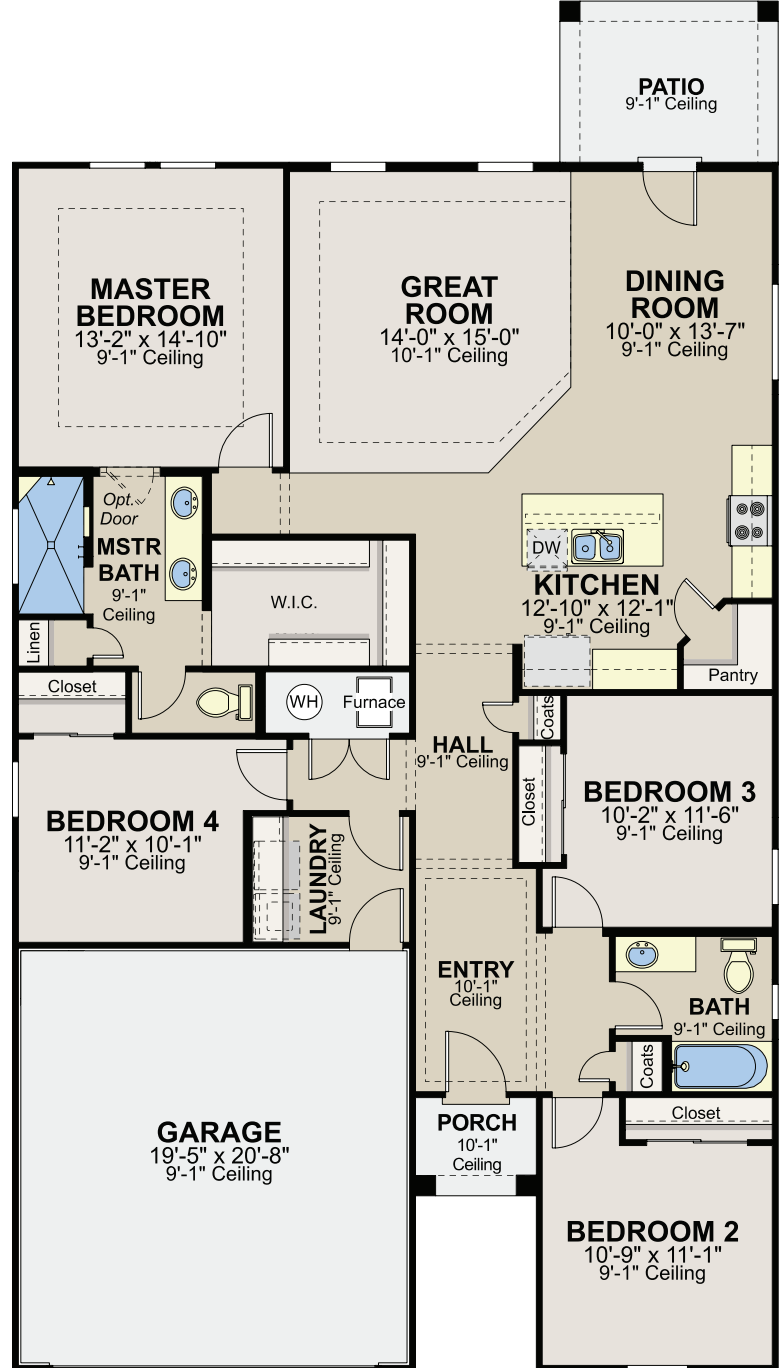

# Paige

1,781 Square Feet

BD: 4 BA: 2 GA: 2

Community: Cadence Villas

**Farmhouse (I)**

**Modern Prairie (P)**

Scan for all options and upgrades