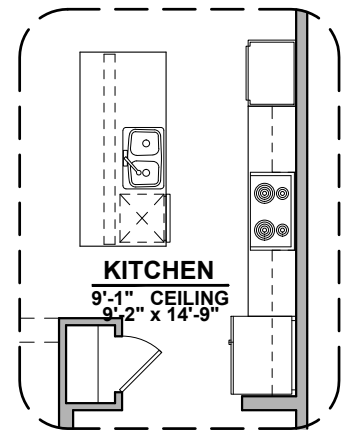

Gourmet Kitchen