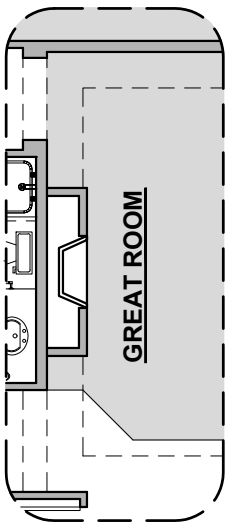

Roswell

1,655 Square Feet

Community: Valencia Park

LOW VOLTAGE LEGEND	
LOGO	DESCRIPTION
	COAXIAL CABLE
	DATA
	ISP JUNCTION

Ranch (R)

Southwest (S)

Modern Farmhouse (I)

- Home is complete and accepted as built. _____
- Home construction is in process, buyer accepts all option locations. _____

Roswell Options

1,655 Square Feet
Community: Valencia Park

LOW VOLTAGE LEGEND	
LOGO	DESCRIPTION
	COAXIAL CABLE
	DATA
	ISP JUNCTION

Extended Patio

Deluxe Glass Shower Tub W/ Glass Shower

Fireplace

**Traditional
Fireplace**

**Contemporary
Fireplace**

Fire Place Option

Tankless W/H

Barn Door

Roswell Options

1,655 Square Feet
Community: Valencia Park

LOW VOLTAGE LEGEND	
LOGO	DESCRIPTION
	COAXIAL CABLE
	DATA
	ISP JUNCTION

Extended Patio