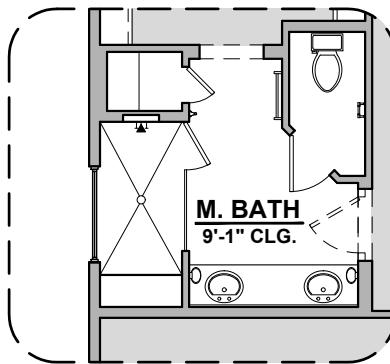

Roswell

1,655 Square Feet

Community: Valencia Park

LOW VOLTAGE LEGEND	
LOGO	DESCRIPTION
	COAXIAL CABLE
	DATA
	ISP JUNCTION

Ranch (R)

Southwest (S)

Modern Farmhouse (I)

- Home is complete and accepted as built. _____
- Home construction is in process, buyer accepts all option locations. _____

Roswell Options

1,655 Square Feet
Community: Valencia Park

LOW VOLTAGE LEGEND	
LOGO	DESCRIPTION
	COAXIAL CABLE
	DATA
	ISP JUNCTION

Extended Patio

Deluxe Glass Shower Tub W/ Glass Shower

Fireplace

**Traditional
Fireplace**