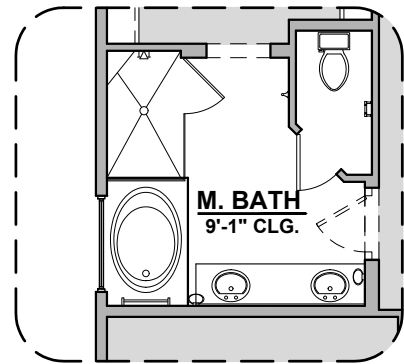

Roswell

1,655 Square Feet

Community: Valencia Park

LOW VOLTAGE LEGEND	
LOGO	DESCRIPTION
	COAXIAL CABLE
	DATA
	ISP JUNCTION

Ranch (R)

Southwest (S)

Modern Farmhouse (I)

- Home is complete and accepted as built. _____
- Home construction is in process, buyer accepts all option locations. _____

Roswell Options

1,655 Square Feet
Community: Valencia Park

LOW VOLTAGE LEGEND	
LOGO	DESCRIPTION
	COAXIAL CABLE
	DATA
	ISP JUNCTION

Extended Patio

Deluxe Glass Shower Tub W/ Glass Shower

Fireplace

**Traditional
Fireplace**