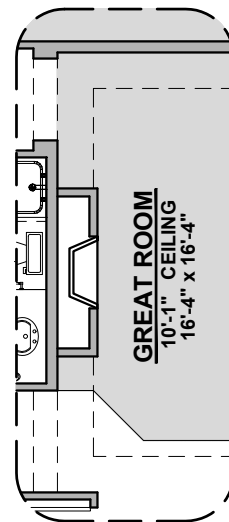

Roswell

1,655 Square Feet

Community: Valencia Park

LOW VOLTAGE LEGEND	
LOGO	DESCRIPTION
	COAXIAL CABLE
	DATA
	ISP JUNCTION

Ranch (R)

Southwest (S)

Modern Farmhouse (I)

- Home is complete and accepted as built. _____
- Home construction is in process, buyer accepts all option locations. _____

Roswell Options

1,655 Square Feet
Community: Valencia Park

LOW VOLTAGE LEGEND	
LOGO	DESCRIPTION
	COAXIAL CABLE
	DATA
	ISP JUNCTION

Extended Patio

Deluxe Glass Shower Tub W/ Glass Shower

Fireplace

**Traditional
Fireplace**

**Contemporary
Fireplace**

Fire Place Option

Tankless W/H

Barn Door

Roswell Options

1,655 Square Feet
Community: Valencia Park

LOW VOLTAGE LEGEND	
LOGO	DESCRIPTION
	COAXIAL CABLE
	DATA
	ISP JUNCTION

Extended Patio