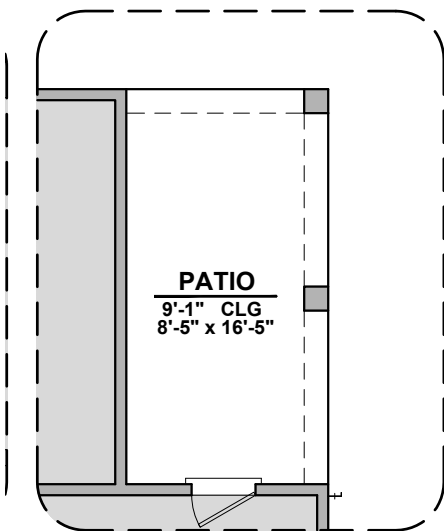

Roswell

1,655 Square Feet

Community: Valencia Park

LOW VOLTAGE LEGEND	
LOGO	DESCRIPTION
	COAXIAL CABLE
	DATA
	ISP JUNCTION

Ranch (R)

Southwest (S)

Modern Farmhouse (I)

- Home is complete and accepted as built. _____
- Home construction is in process, buyer accepts all option locations. _____

Roswell Options

1,655 Square Feet
Community: Valencia Park

LOW VOLTAGE LEGEND	
LOGO	DESCRIPTION
	COAXIAL CABLE
	DATA
	ISP JUNCTION

Extended Patio

Deluxe Glass Shower Tub W/ Glass Shower

Fireplace

**Traditional
Fireplace**

**Contemporary
Fireplace**

Fire Place Option

Tankless W/H

Barn Door

Roswell Options

1,655 Square Feet
Community: Valencia Park

LOW VOLTAGE LEGEND	
LOGO	DESCRIPTION
	COAXIAL CABLE
	DATA
	ISP JUNCTION

Extended Patio