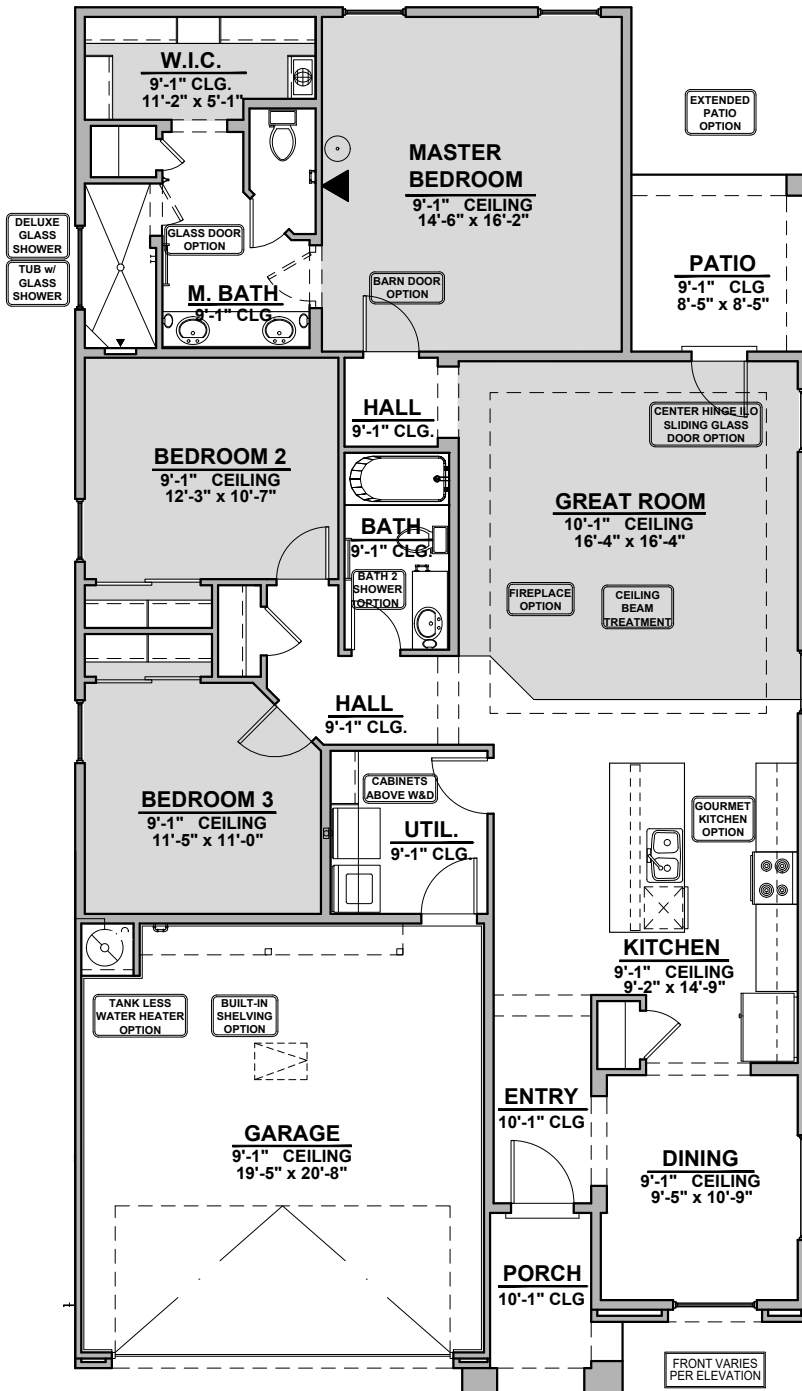

Roswell

1,655 Square Feet

Community: Valencia Park

LOW VOLTAGE LEGEND	
LOGO	DESCRIPTION
	COAXIAL CABLE
	DATA
	ISP JUNCTION

Ranch (R)

Southwest (S)

Modern Farmhouse (I)

- Home is complete and accepted as built. _____
- Home construction is in process, buyer accepts all option locations. _____

Roswell Options

1,655 Square Feet
Community: Valencia Park

LOW VOLTAGE LEGEND	
LOGO	DESCRIPTION
	COAXIAL CABLE
	DATA
	ISP JUNCTION

Extended Patio

Deluxe Glass Shower Tub W/ Glass Shower

Fireplace

**Traditional
Fireplace**

**Contemporary
Fireplace**

Fire Place Option

Tankless W/H

Barn Door

Roswell Options

1,655 Square Feet
Community: Valencia Park

LOW VOLTAGE LEGEND	
LOGO	DESCRIPTION
	COAXIAL CABLE
	DATA
	ISP JUNCTION

Extended Patio