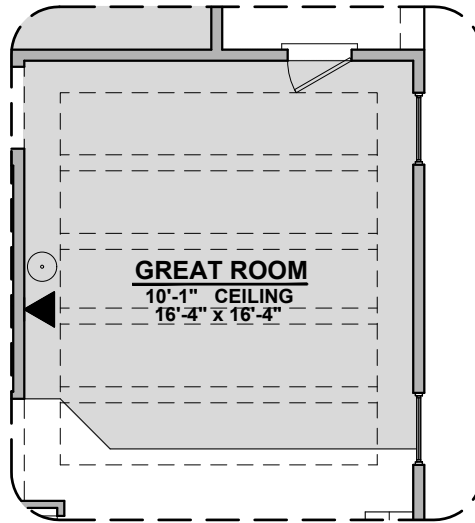

Roswell Options

1,655 Square Feet
Community: Valencia Park

LOW VOLTAGE LEGEND	
LOGO	DESCRIPTION
	COAXIAL CABLE
	DATA
	ISP JUNCTION

Extended Patio

Deluxe Glass Shower Tub W/ Glass Shower

Fireplace

**Traditional
Fireplace**

**Contemporary
Fireplace**

Fire Place Option

Tankless W/H

Barn Door

Roswell Options

1,655 Square Feet
Community: Valencia Park

LOW VOLTAGE LEGEND	
LOGO	DESCRIPTION
	COAXIAL CABLE
	DATA
	ISP JUNCTION

Extended Patio