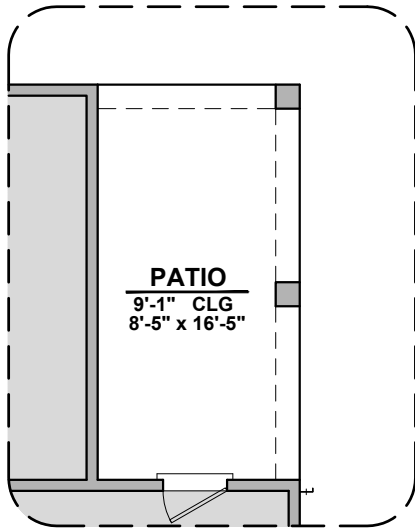

Roswell Options

1,655 Square Feet
Community: Valencia Park

LOW VOLTAGE LEGEND	
LOGO	DESCRIPTION
	COAXIAL CABLE
	DATA
	ISP JUNCTION

Extended Patio

Deluxe Glass Shower Tub W/ Glass Shower

Fireplace

**Traditional
Fireplace**

**Contemporary
Fireplace**

Fire Place Option

Tankless W/H

Barn Door

Roswell Options

1,655 Square Feet
Community: Valencia Park

LOW VOLTAGE LEGEND	
LOGO	DESCRIPTION
	COAXIAL CABLE
	DATA
	ISP JUNCTION

Extended Patio