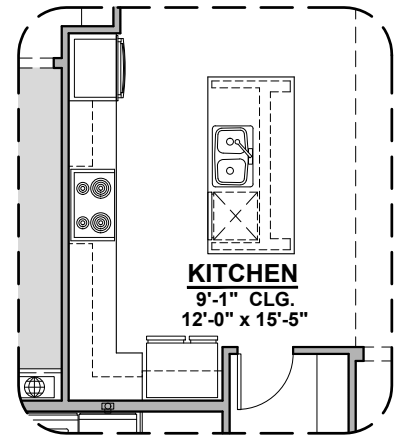

2,440 Square Feet

Community: Hickory Ridge

LOW VOLTAGE LEGEND	
LOGO	DESCRIPTION
	COAXIAL CABLE
	DATA
	ISP JUNCTION

Deluxe Glass Shower Option

Tub w/Glass Shower Option

Gourmet Kitchen Option

Fireplace Option

Traditional Fireplace Option

Contemporary Fireplace Option

Barn Door Option

50 Gal. Water Heater Option

Bandera Options

2,440 Square Feet

Community: Hickory Ridge

LOW VOLTAGE LEGEND	
LOGO	DESCRIPTION
	COAXIAL CABLE
	DATA
	ISP JUNCTION