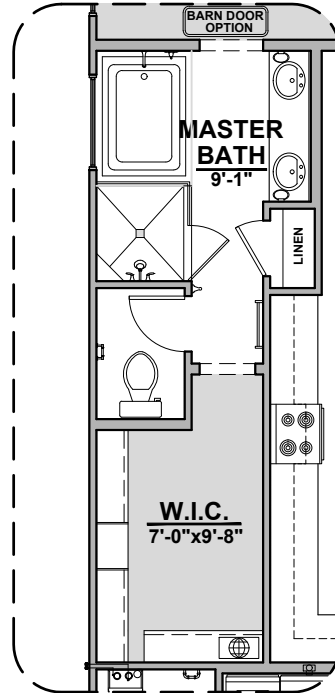

Bandera Elevations

2,440 Square Feet

Community: Hickory Ridge

Hill Country (H)

Modern Farmhouse (I-2)

Modern Farmhouse (I-3)

Modern Farmhouse (I-3 Opt.)

Bandera Options

2,440 Square Feet

Community: Hickory Ridge

LOW VOLTAGE LEGEND	
LOGO	DESCRIPTION
	COAXIAL CABLE
	DATA
	ISP JUNCTION

Deluxe Glass Shower Option

Tub w/Glass Shower Option

Gourmet Kitchen Option

Fireplace Option

Traditional Fireplace Option

Contemporary Fireplace Option

Barn Door Option

50 Gal. Water Heater Option

Bandera Options

2,440 Square Feet

Community: Hickory Ridge

LOW VOLTAGE LEGEND	
LOGO	DESCRIPTION
	COAXIAL CABLE
	DATA
	ISP JUNCTION