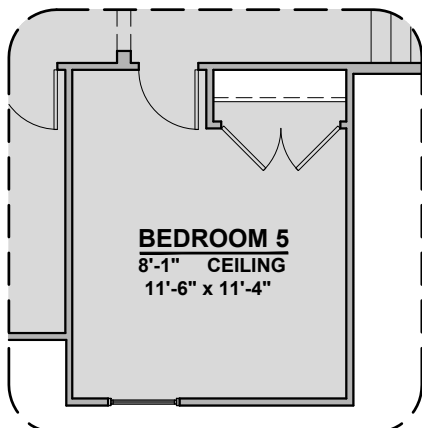

Community: Hickory Ridge

LOW VOLTAGE LEGEND	
LOGO	DESCRIPTION
	COAXIAL CABLE
	DATA
	ISP JUNCTION

Game Room Option

Guest Suite ILO Loft Option

Study ILO Flex Option

Bath 3 Option

Bedroom 6 & Bath 3 Option

Bedroom 5 ILO Loft Option