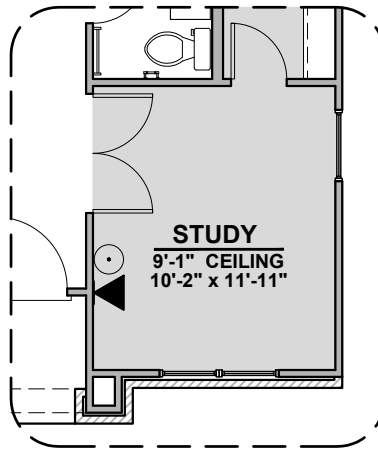

Community: Hickory Ridge

LOW VOLTAGE LEGEND	
LOGO	DESCRIPTION
	COAXIAL CABLE
	DATA
	ISP JUNCTION

Game Room Option

Guest Suite ILO Loft Option

Study ILO Flex Option

Bath 3 Option

Bedroom 6 & Bath 3 Option

Bedroom 5 ILO Loft Option