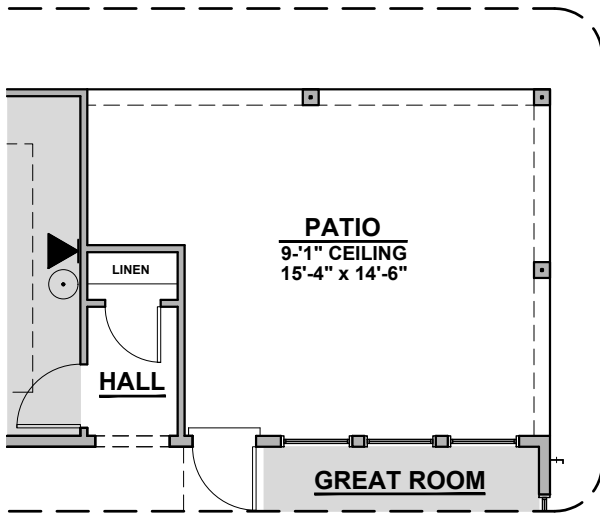

2,440 Square Feet

Community: Hickory Ridge

LOW VOLTAGE LEGEND	
LOGO	DESCRIPTION
	COAXIAL CABLE
	DATA
	ISP JUNCTION

Deluxe Glass Shower Option

Tub w/Glass Shower Option

Gourmet Kitchen Option

Fireplace Option

Traditional Fireplace Option

Contemporary Fireplace Option

Barn Door Option

50 Gal. Water Heater Option

Bandera Options

2,440 Square Feet

Community: Hickory Ridge

LOW VOLTAGE LEGEND	
LOGO	DESCRIPTION
	COAXIAL CABLE
	DATA
	ISP JUNCTION

Extended Patio Option

Outdoor Living Option

Center Hinge Door Option

Outdoor Fireplace
(with Outdoor Living Option)

Sliding Glass Door Option

Stacking Glass Door Option

Bandera Options

2,440 Square Feet