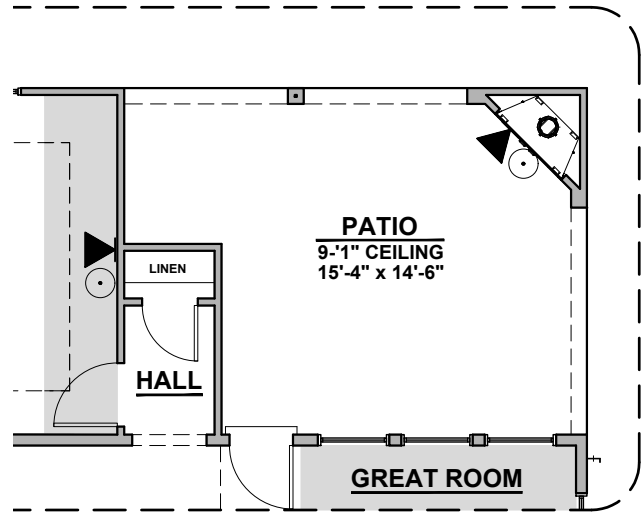

2,440 Square Feet

Community: Hickory Ridge

LOW VOLTAGE LEGEND	
LOGO	DESCRIPTION
	COAXIAL CABLE
	DATA
	ISP JUNCTION

Deluxe Glass Shower Option

Tub w/Glass Shower Option

Gourmet Kitchen Option

Fireplace Option

Traditional Fireplace Option

Contemporary Fireplace Option

Barn Door Option

50 Gal. Water Heater Option

Bandera Options

2,440 Square Feet

Community: Hickory Ridge

LOW VOLTAGE LEGEND	
LOGO	DESCRIPTION
	COAXIAL CABLE
	DATA
	ISP JUNCTION

Extended Patio Option

Outdoor Living Option

Center Hinge Door Option

Outdoor Fireplace
(with Outdoor Living Option)

Sliding Glass Door Option

Stacking Glass Door Option

Bandera Options

2,440 Square Feet