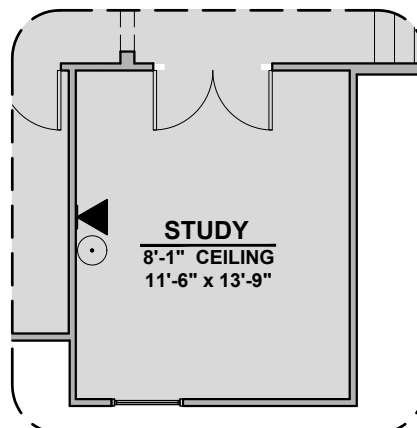

Community: Hickory Ridge

LOW VOLTAGE LEGEND	
LOGO	DESCRIPTION
	COAXIAL CABLE
	DATA
	ISP JUNCTION

Game Room Option

Guest Suite ILO Loft Option

Study ILO Flex Option

Bath 3 Option

Bedroom 6 & Bath 3 Option

Bedroom 5 ILO Loft Option

Study ILO Loft Option