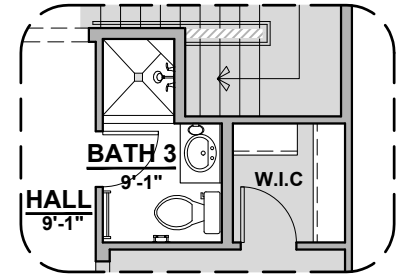

Community: Hickory Ridge

LOW VOLTAGE LEGEND	
LOGO	DESCRIPTION
	COAXIAL CABLE
	DATA
	ISP JUNCTION

Game Room Option

Guest Suite ILO Loft Option

Study ILO Flex Option

Bath 3 Option

Bedroom 6 & Bath 3 Option

Bedroom 5 ILO Loft Option