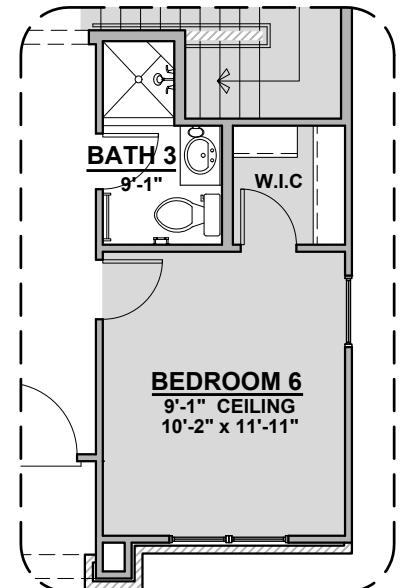

Community: Hickory Ridge

LOW VOLTAGE LEGEND	
LOGO	DESCRIPTION
	COAXIAL CABLE
	DATA
	ISP JUNCTION

Game Room Option

Guest Suite ILO Loft Option

Study ILO Flex Option

Bath 3 Option

Bedroom 6 & Bath 3 Option

Bedroom 5 ILO Loft Option