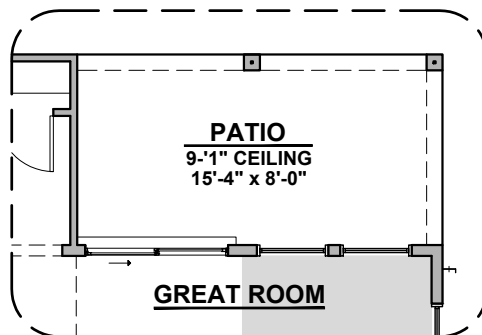

Extended Patio Option

Outdoor Living Option

Center Hinge Door Option

Outdoor Fireplace
(with Outdoor Living Option)

Sliding Glass Door Option

Stacking Glass Door Option

Bandera Options

2,440 Square Feet