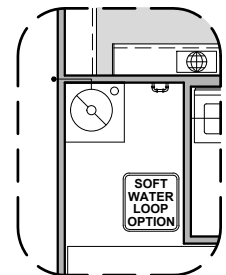

2,440 Square Feet

Community: Hickory Ridge

LOW VOLTAGE LEGEND	
LOGO	DESCRIPTION
	COAXIAL CABLE
	DATA
	ISP JUNCTION

Deluxe Glass Shower Option

Tub w/Glass Shower Option

Gourmet Kitchen Option

Fireplace Option

Traditional Fireplace Option

Contemporary Fireplace Option

Barn Door Option

50 Gal. Water Heater Option

Bandera Options

2,440 Square Feet

Community: Hickory Ridge

LOW VOLTAGE LEGEND	
LOGO	DESCRIPTION
	COAXIAL CABLE
	DATA
	ISP JUNCTION