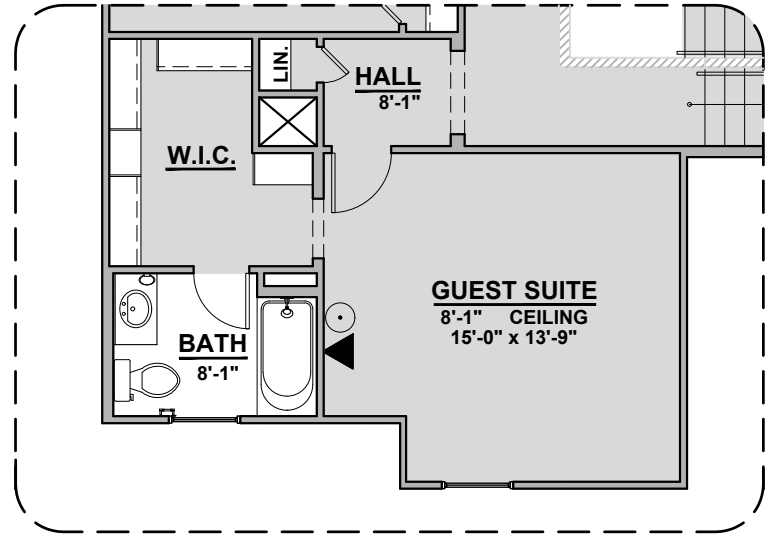

2,440 Square Feet

Community: Hickory Ridge

LOW VOLTAGE LEGEND	
LOGO	DESCRIPTION
	COAXIAL CABLE
	DATA
	ISP JUNCTION

Deluxe Glass Shower Option

Tub w/Glass Shower Option

Gourmet Kitchen Option

Fireplace Option

Traditional Fireplace Option

Contemporary Fireplace Option

Barn Door Option

50 Gal. Water Heater Option

Bandera Options

2,440 Square Feet

Community: Hickory Ridge

LOW VOLTAGE LEGEND	
LOGO	DESCRIPTION
	COAXIAL CABLE
	DATA
	ISP JUNCTION

Extended Patio Option

Outdoor Living Option

Center Hinge Door Option

Outdoor Fireplace
(with Outdoor Living Option)

Sliding Glass Door Option

Stacking Glass Door Option

Bandera Options

2,440 Square Feet

Community: Hickory Ridge

LOW VOLTAGE LEGEND	
LOGO	DESCRIPTION
	COAXIAL CABLE
	DATA
	ISP JUNCTION

Game Room Option

Guest Suite ILO Loft Option

Study ILO Flex Option

Bath 3 Option

Bedroom 6 & Bath 3 Option

Bedroom 5 ILO Loft Option