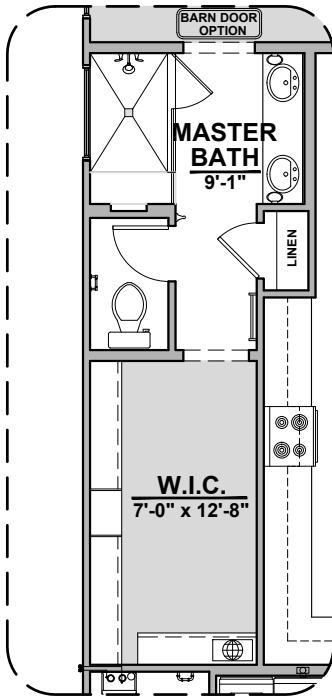

Bandera Elevations

2,440 Square Feet

Community: Hickory Ridge

Hill Country (H)

Modern Farmhouse (I-2)

Modern Farmhouse (I-3)

Modern Farmhouse (I-3 Opt.)

Bandera Options

2,440 Square Feet

Community: Hickory Ridge

LOW VOLTAGE LEGEND	
LOGO	DESCRIPTION
	COAXIAL CABLE
	DATA
	ISP JUNCTION

Deluxe Glass Shower Option

Tub w/Glass Shower Option

Gourmet Kitchen Option

Fireplace Option

Traditional Fireplace Option

Contemporary Fireplace Option

Barn Door Option

50 Gal. Water Heater Option

Bandera Options

2,440 Square Feet

Community: Hickory Ridge

LOW VOLTAGE LEGEND	
LOGO	DESCRIPTION
	COAXIAL CABLE
	DATA
	ISP JUNCTION