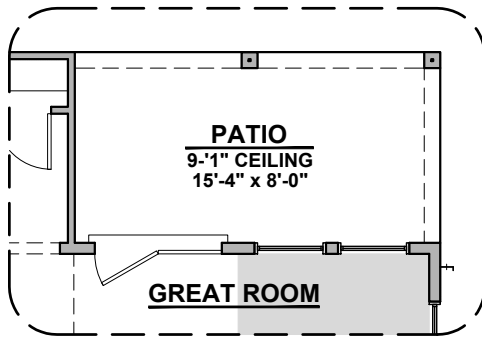

2,440 Square Feet

Community: Hickory Ridge

LOW VOLTAGE LEGEND	
LOGO	DESCRIPTION
	COAXIAL CABLE
	DATA
	ISP JUNCTION

Deluxe Glass Shower Option

Tub w/Glass Shower Option

Gourmet Kitchen Option

Fireplace Option

Traditional Fireplace Option

Contemporary Fireplace Option

Barn Door Option

50 Gal. Water Heater Option

Bandera Options

2,440 Square Feet

Community: Hickory Ridge

LOW VOLTAGE LEGEND	
LOGO	DESCRIPTION
	COAXIAL CABLE
	DATA
	ISP JUNCTION

Extended Patio Option

Outdoor Living Option

Center Hinge Door Option

Outdoor Fireplace
(with Outdoor Living Option)

Sliding Glass Door Option

Stacking Glass Door Option

Bandera Options

2,440 Square Feet