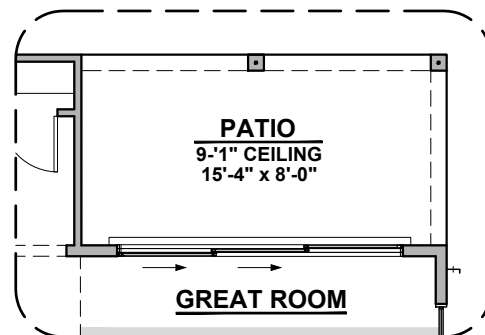

Extended Patio Option

Outdoor Living Option

Center Hinge Door Option

Outdoor Fireplace
(with Outdoor Living Option)

Sliding Glass Door Option

Stacking Glass Door Option

Bandera Options

2,440 Square Feet