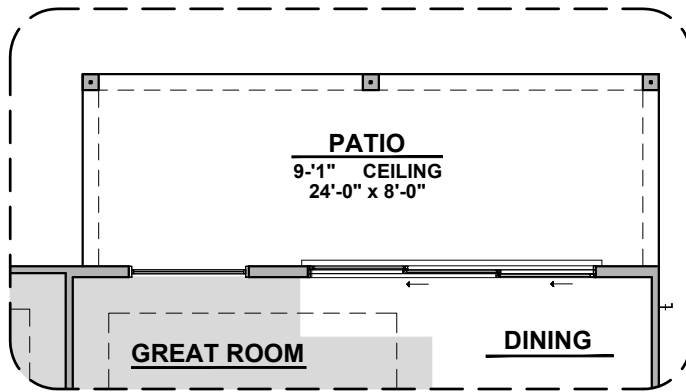

1,526 Square Feet

Community: Hickory Ridge

LOW VOLTAGE LEGEND	
LOGO	DESCRIPTION
	COAXIAL CABLE
	DATA
	ISP JUNCTION

Gourmet Kitchen

Deluxe Glass Shower

Tub w/ Glass Shower

Ceiling Beam Treatment

Fireplace

Contemporary Fireplace

Traditional Fireplace

Barn Door

50 Gallon Water Heater

Sophora Options

1,526 Square Feet

Community: Hickory Ridge

LOW VOLTAGE LEGEND	
LOGO	DESCRIPTION
	COAXIAL CABLE
	DATA
	ISP JUNCTION