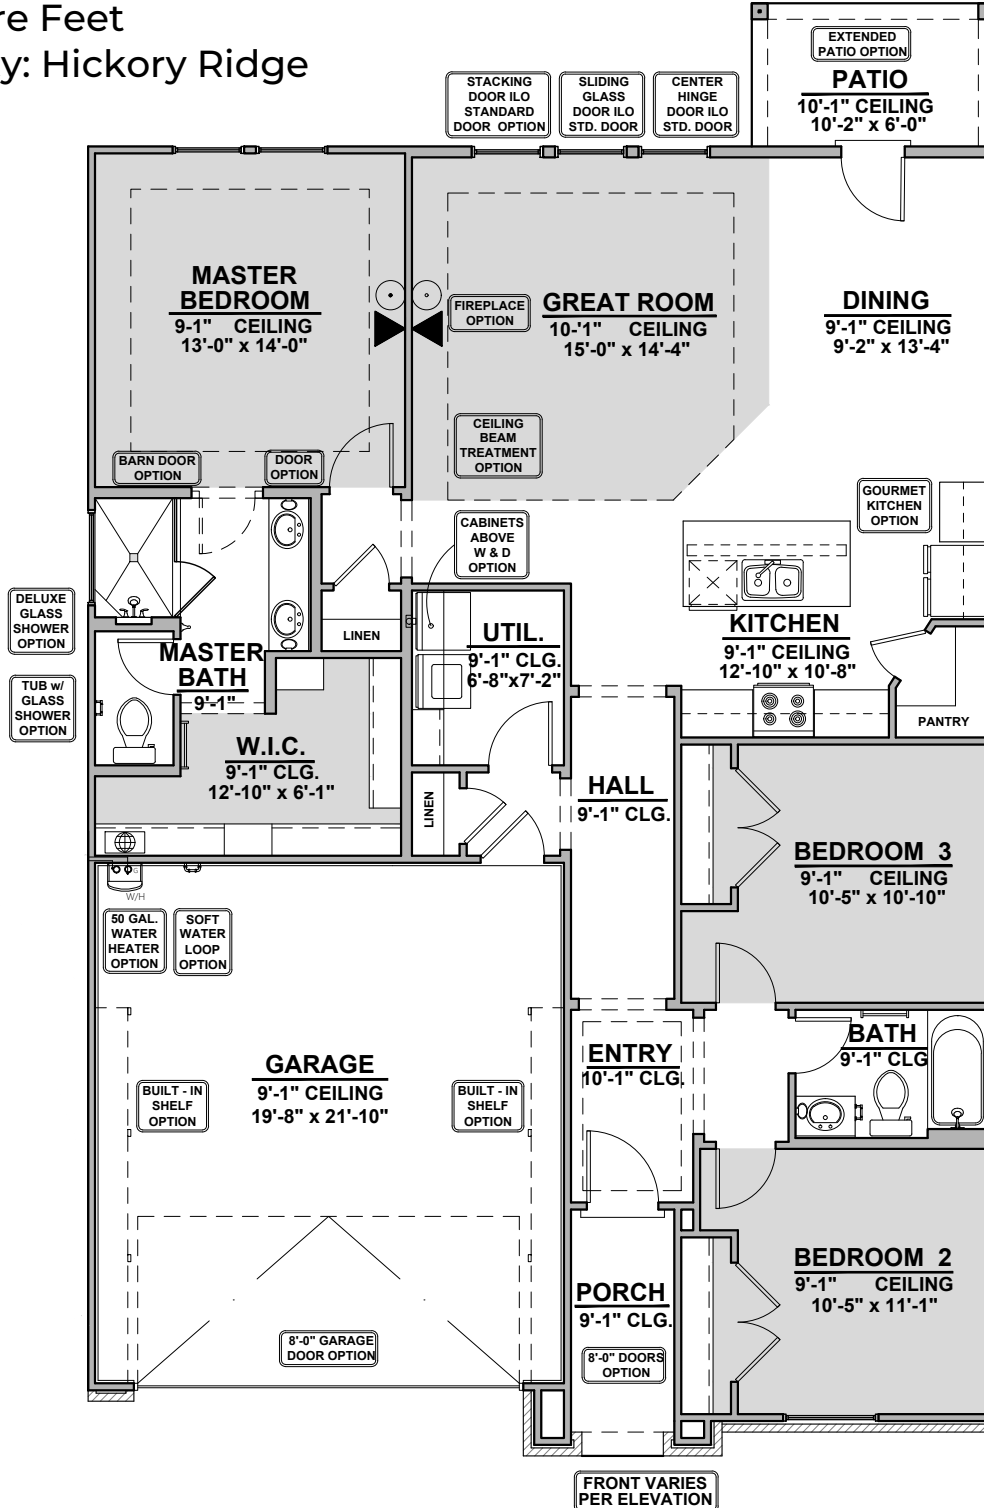

Sophora

1,526 Square Feet

Community: Hickory Ridge

LOW VOLTAGE LEGEND	
LOGO	DESCRIPTION
	COAXIAL CABLE
	DATA
	ISP JUNCTION

- Home is complete and accepted as built. _____
- Home construction is in process, buyer accepts all option locations. _____

Sophora Elevations

1,526 Square Feet

Community: Hickory Ridge

Hill Country (H)

Modern Farmhouse (I-2)

Modern Farmhouse (I-3)

Modern Farmhouse (I-3 Opt.)

Sophora Options

1,526 Square Feet

Community: Hickory Ridge

LOW VOLTAGE LEGEND	
LOGO	DESCRIPTION
	COAXIAL CABLE
	DATA
	ISP JUNCTION

Gourmet Kitchen

Deluxe Glass Shower

Tub w/ Glass Shower

Ceiling Beam Treatment

Fireplace

Contemporary Fireplace

Traditional Fireplace

Barn Door

50 Gallon Water Heater

Sophora Options

1,526 Square Feet

Community: Hickory Ridge

LOW VOLTAGE LEGEND	
LOGO	DESCRIPTION
	COAXIAL CABLE
	DATA
	ISP JUNCTION