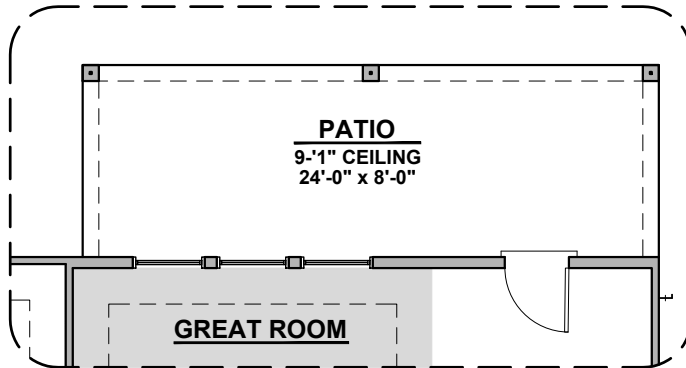

Extended Patio