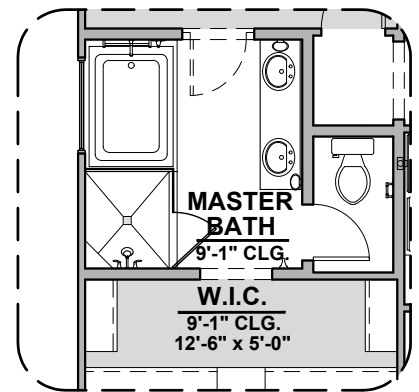

Sophora Elevations

1,526 Square Feet

Community: Hickory Ridge

Hill Country (H)

Modern Farmhouse (I-2)

Modern Farmhouse (I-3)

Modern Farmhouse (I-3 Opt.)

Sophora Options

1,526 Square Feet

Community: Hickory Ridge

LOW VOLTAGE LEGEND	
LOGO	DESCRIPTION
	COAXIAL CABLE
	DATA
	ISP JUNCTION

Gourmet Kitchen

Deluxe Glass Shower

Tub w/ Glass Shower

Ceiling Beam Treatment

Fireplace

Contemporary Fireplace

Traditional Fireplace

Barn Door

50 Gallon Water Heater

Sophora Options

1,526 Square Feet

Community: Hickory Ridge

LOW VOLTAGE LEGEND	
LOGO	DESCRIPTION
	COAXIAL CABLE
	DATA
	ISP JUNCTION