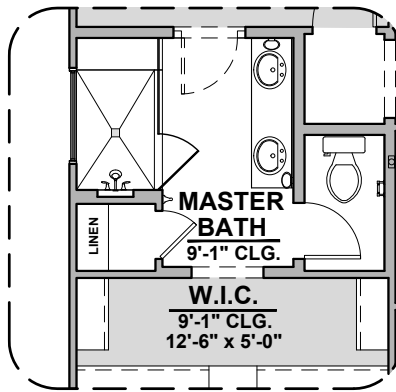

Sophora

1,526 Square Feet

Community: Hickory Ridge

LOW VOLTAGE LEGEND	
LOGO	DESCRIPTION
	COAXIAL CABLE
	DATA
	ISP JUNCTION

- Home is complete and accepted as built. _____
- Home construction is in process, buyer accepts all option locations. _____

Sophora Elevations

1,526 Square Feet

Community: Hickory Ridge

Hill Country (H)

Modern Farmhouse (I-2)

Modern Farmhouse (I-3)

Modern Farmhouse (I-3 Opt.)

Sophora Options

1,526 Square Feet

Community: Hickory Ridge

LOW VOLTAGE LEGEND	
LOGO	DESCRIPTION
	COAXIAL CABLE
	DATA
	ISP JUNCTION

Gourmet Kitchen

Deluxe Glass Shower

Tub w/ Glass Shower

Ceiling Beam Treatment

Fireplace

Contemporary Fireplace

Traditional Fireplace

Barn Door

50 Gallon Water Heater

Sophora Options

1,526 Square Feet

Community: Hickory Ridge

LOW VOLTAGE LEGEND	
LOGO	DESCRIPTION
	COAXIAL CABLE
	DATA
	ISP JUNCTION