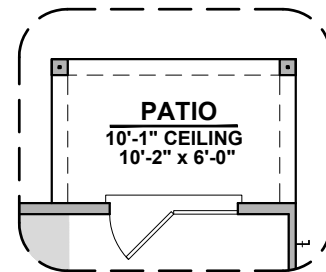

1,526 Square Feet

Community: Hickory Ridge

LOW VOLTAGE LEGEND	
LOGO	DESCRIPTION
	COAXIAL CABLE
	DATA
	ISP JUNCTION

Gourmet Kitchen

Deluxe Glass Shower

Tub w/ Glass Shower

Ceiling Beam Treatment

Fireplace

Contemporary Fireplace

Traditional Fireplace

Barn Door

50 Gallon Water Heater

Sophora Options

1,526 Square Feet

Community: Hickory Ridge

LOW VOLTAGE LEGEND	
LOGO	DESCRIPTION
	COAXIAL CABLE
	DATA
	ISP JUNCTION

Stacking Door ILO Std. Door

Sliding Glass Door
ILO Std. Door

Extended Patio

Center Hinge ILO
Std. Door