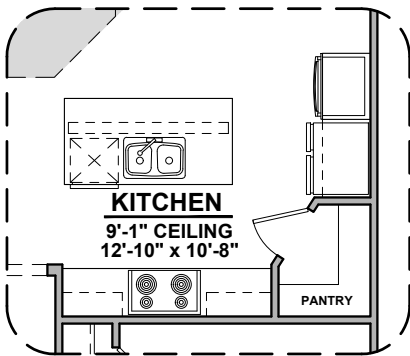

Sophora Elevations

1,526 Square Feet

Community: Hickory Ridge

Hill Country (H)

Modern Farmhouse (I-2)

Modern Farmhouse (I-3)

Modern Farmhouse (I-3 Opt.)

Sophora Options

1,526 Square Feet

Community: Hickory Ridge

LOW VOLTAGE LEGEND	
LOGO	DESCRIPTION
	COAXIAL CABLE
	DATA
	ISP JUNCTION

Gourmet Kitchen

Deluxe Glass Shower

Tub w/ Glass Shower

Ceiling Beam Treatment

Fireplace