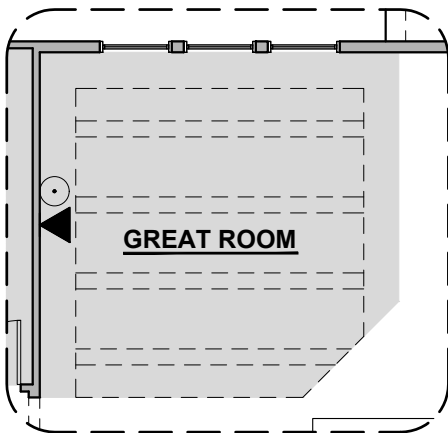

1,526 Square Feet

Community: Hickory Ridge

LOW VOLTAGE LEGEND	
LOGO	DESCRIPTION
	COAXIAL CABLE
	DATA
	ISP JUNCTION

Gourmet Kitchen

Deluxe Glass Shower

Tub w/ Glass Shower

Ceiling Beam Treatment

Fireplace

Contemporary Fireplace

Traditional Fireplace

Barn Door

50 Gallon Water Heater

Sophora Options

1,526 Square Feet

Community: Hickory Ridge

LOW VOLTAGE LEGEND	
LOGO	DESCRIPTION
	COAXIAL CABLE
	DATA
	ISP JUNCTION