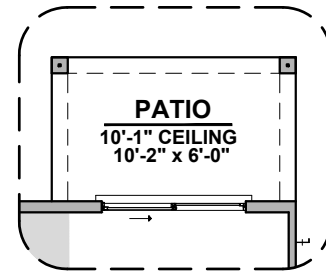

1,526 Square Feet

Community: Hickory Ridge

LOW VOLTAGE LEGEND	
LOGO	DESCRIPTION
	COAXIAL CABLE
	DATA
	ISP JUNCTION

Gourmet Kitchen

Deluxe Glass Shower

Tub w/ Glass Shower

Ceiling Beam Treatment

Fireplace

Contemporary Fireplace

Traditional Fireplace

Barn Door

50 Gallon Water Heater

Sophora Options

1,526 Square Feet

Community: Hickory Ridge

LOW VOLTAGE LEGEND	
LOGO	DESCRIPTION
	COAXIAL CABLE
	DATA
	ISP JUNCTION

Stacking Door ILO Std. Door

Sliding Glass Door
ILO Std. Door

Extended Patio

Center Hinge ILO
Std. Door