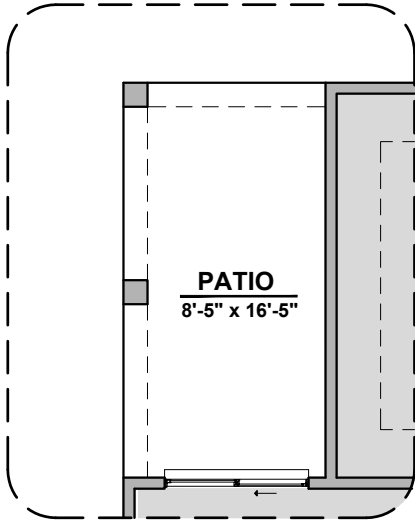

1649 Options

Community: Cerro Vista

LOW VOLTAGE LEGEND	
LOGO	DESCRIPTION
	CABLE TV
	CAT 5 DATA

Extended Patio Option