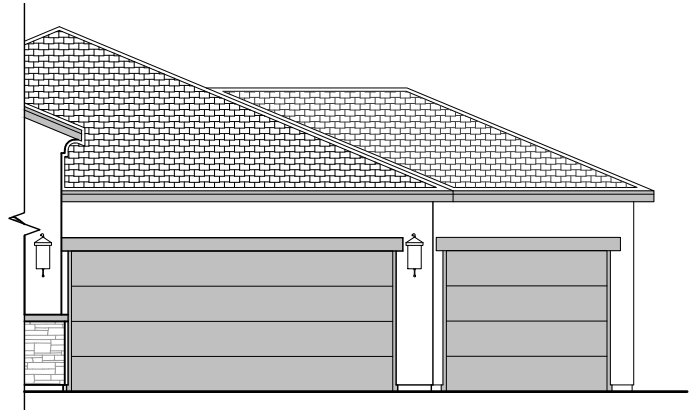

# 1649 Elevations

Community: Cerro Vista

**Tuscan (B)**

**3CG Tuscan (B)**

**Mediterranean (E)**

**3CG Mediterranean (E)**

Garage Orientation: Left    Right

Home is complete and accepted as built. \_\_\_\_\_