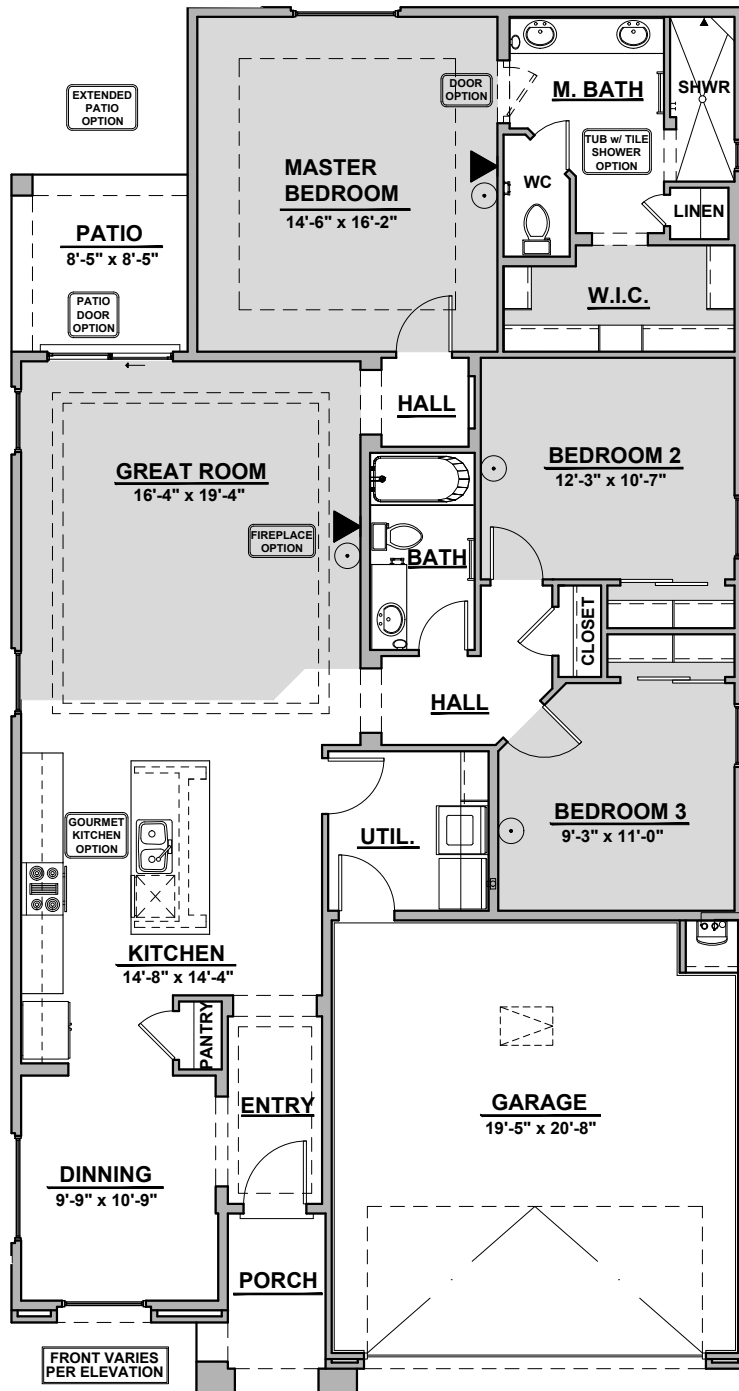

# 1649 Plan

Community: Cerro Vista

LOW VOLTAGE LEGEND	
LOGO	DESCRIPTION
	CABLE TV
	CAT 5 DATA

1,649 Square Feet

3 Car Garage

Garage Orientation: Left Right

Home is complete and accepted as built. \_\_\_\_\_