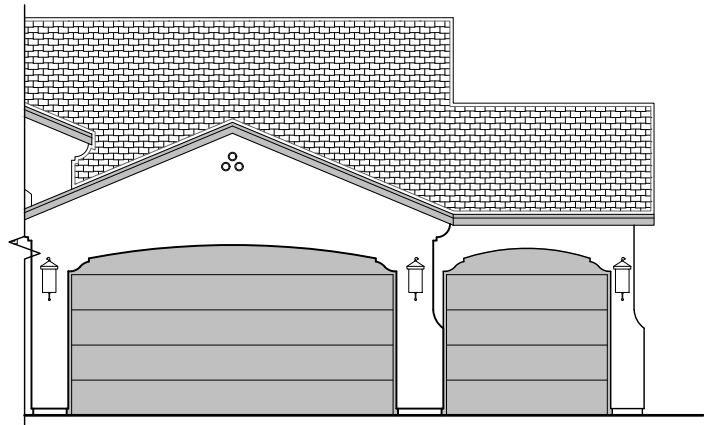

# 1649 Elevations

Community: Cerro Vista

**Tuscan (B)**

**3CG Tuscan (B)**

**Mediterranean (E)**

**3CG Mediterranean (E)**

Garage Orientation: Left    Right

Home is complete and accepted as built. \_\_\_\_\_