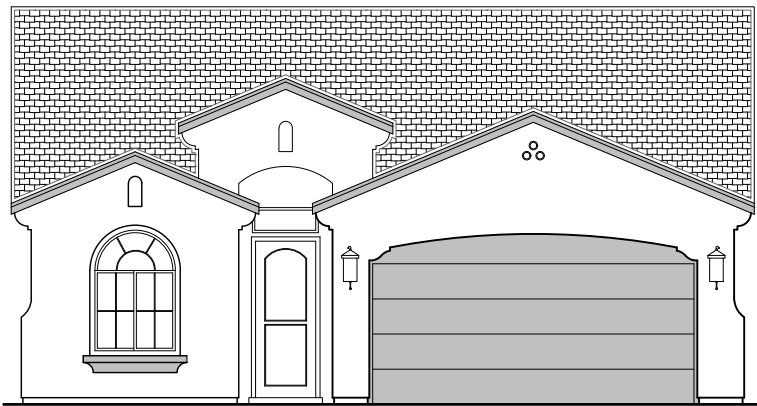

# 1649 Elevations

Community: Cerro Vista

**Tuscan (B)**

**3CG Tuscan (B)**

**Mediterranean (E)**

**3CG Mediterranean (E)**

Garage Orientation: Left    Right

Home is complete and accepted as built. \_\_\_\_\_