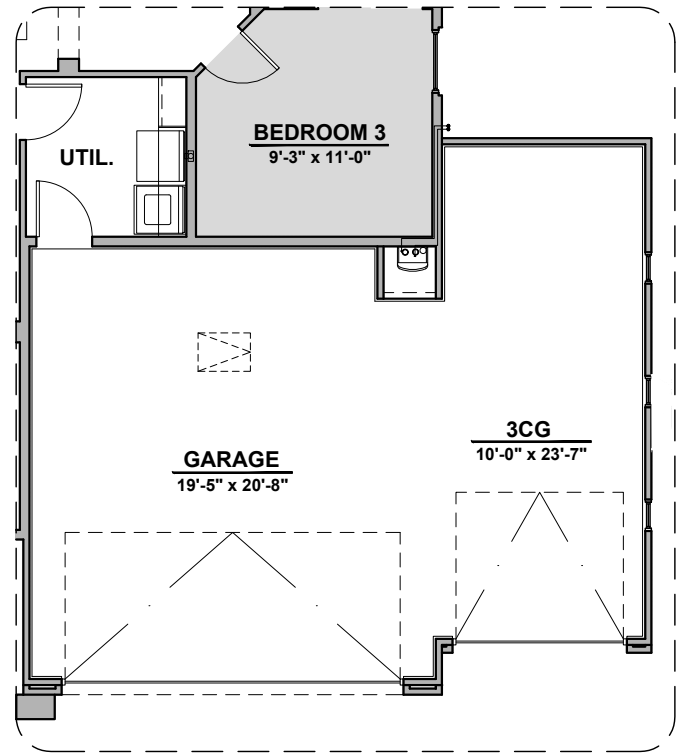

# 1649 Plan

Community: Cerro Vista

LOW VOLTAGE LEGEND	
LOGO	DESCRIPTION
	CABLE TV
	CAT 5 DATA

1,649 Square Feet

3 Car Garage

Garage Orientation: Left Right

Home is complete and accepted as built. \_\_\_\_\_