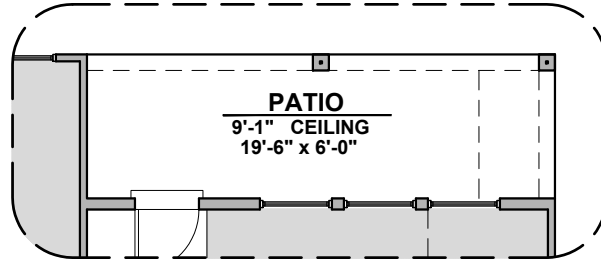

Tile Shower

Deluxe Glass Shower

Tub w/ Glass Shower

Tularosa Options

1,975 Square Feet

Community: Taylor Creek

LOW VOLTAGE LEGEND	
LOGO	DESCRIPTION
	COAXIAL CABLE
	DATA
	ISP JUNCTION

Patio

Sliding Glass Door

Extended Patio

Stacking Door ILO STD. Door

*Note: All vinyl in Great Room + Patio must be selected with this option.