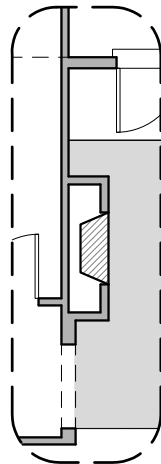

Tularosa

1975 Square Feet

Community: Taylor Creek

LOGO	DESCRIPTION
	COAXIAL CABLE
	DATA
	ISP JUNCTION

- Home is complete and accepted as built. _____
- Home construction is in process, buyer accepts all option locations. _____

Tularosa Elevations

1,975 Square Feet

Community: Taylor Creek

LOW VOLTAGE LEGEND	
LOGO	DESCRIPTION
	COAXIAL CABLE
	DATA
	ISP JUNCTION

Spanish Colonial (A)

Tuscan (B)

Farmhouse (I)

Tularosa Options

1,975 Square Feet

Community: Taylor Creek

LOW VOLTAGE LEGEND	
LOGO	DESCRIPTION
	COAXIAL CABLE
	DATA
	ISP JUNCTION

**Tankless
W/H**

Study ILO Bed. 4

Fireplace

**Contemporary
Fireplace**

Gourmet Kitchen

Tile Shower

Deluxe Glass Shower

Tub w/ Glass Shower

Tularosa Options

1,975 Square Feet

Community: Taylor Creek

LOW VOLTAGE LEGEND	
LOGO	DESCRIPTION
	COAXIAL CABLE
	DATA
	ISP JUNCTION

Patio