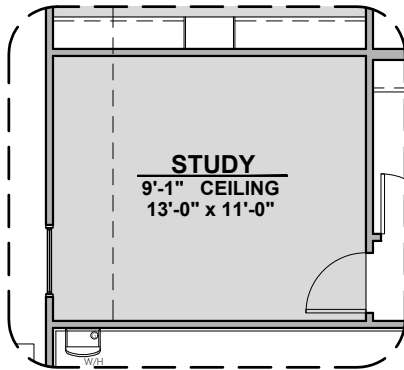

Tularosa

1975 Square Feet

Community: Taylor Creek

LOGO	DESCRIPTION
	COAXIAL CABLE
	DATA
	ISP JUNCTION

- Home is complete and accepted as built. _____
- Home construction is in process, buyer accepts all option locations. _____

Tularosa Elevations

1,975 Square Feet

Community: Taylor Creek

LOW VOLTAGE LEGEND	
LOGO	DESCRIPTION
	COAXIAL CABLE
	DATA
	ISP JUNCTION

Spanish Colonial (A)

Tuscan (B)

Farmhouse (I)

Tularosa Options

1,975 Square Feet

Community: Taylor Creek

LOW VOLTAGE LEGEND	
LOGO	DESCRIPTION
	COAXIAL CABLE
	DATA
	ISP JUNCTION

**Tankless
W/H**

Study ILO Bed. 4

Fireplace

**Contemporary
Fireplace**

Gourmet Kitchen

Tile Shower

Deluxe Glass Shower

Tub w/ Glass Shower

Tularosa Options

1,975 Square Feet

Community: Taylor Creek

LOW VOLTAGE LEGEND	
LOGO	DESCRIPTION
	COAXIAL CABLE
	DATA
	ISP JUNCTION

Patio