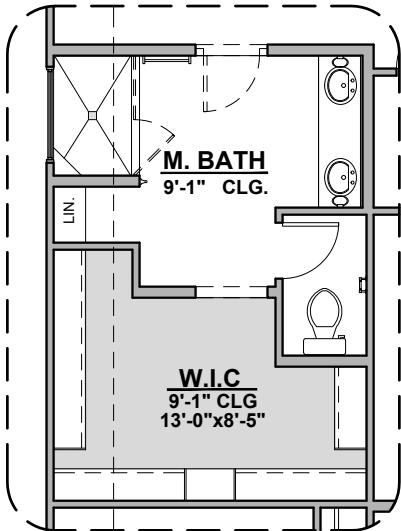

Tularosa

1975 Square Feet

Community: Taylor Creek

LOGO	DESCRIPTION
	COAXIAL CABLE
	DATA
	ISP JUNCTION

- Home is complete and accepted as built. _____
- Home construction is in process, buyer accepts all option locations. _____

Tularosa Elevations

1,975 Square Feet

Community: Taylor Creek

LOW VOLTAGE LEGEND	
LOGO	DESCRIPTION
	COAXIAL CABLE
	DATA
	ISP JUNCTION

Spanish Colonial (A)

Tuscan (B)

Farmhouse (I)

Tularosa Options

1,975 Square Feet

Community: Taylor Creek

LOW VOLTAGE LEGEND	
LOGO	DESCRIPTION
	COAXIAL CABLE
	DATA
	ISP JUNCTION

**Tankless
W/H**

Study ILO Bed. 4

Fireplace

**Contemporary
Fireplace**

Gourmet Kitchen

Tile Shower

Deluxe Glass Shower

Tub w/ Glass Shower

Tularosa Options

1,975 Square Feet

Community: Taylor Creek

LOW VOLTAGE LEGEND	
LOGO	DESCRIPTION
	COAXIAL CABLE
	DATA
	ISP JUNCTION

Patio