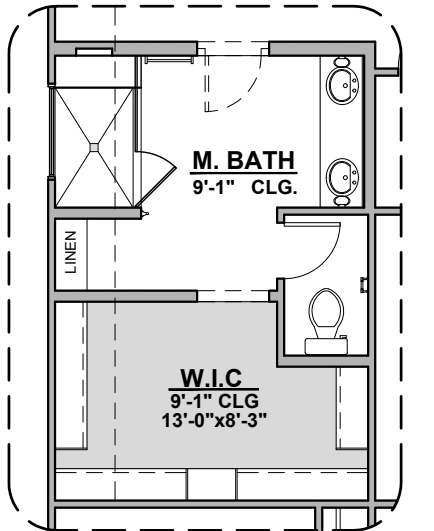

Tularosa

1975 Square Feet

Community: Taylor Creek

LOGO	DESCRIPTION
	COAXIAL CABLE
	DATA
	ISP JUNCTION

- Home is complete and accepted as built. _____
- Home construction is in process, buyer accepts all option locations. _____

Tularosa Elevations

1,975 Square Feet

Community: Taylor Creek

LOW VOLTAGE LEGEND	
LOGO	DESCRIPTION
	COAXIAL CABLE
	DATA
	ISP JUNCTION

Spanish Colonial (A)

Tuscan (B)

Farmhouse (I)

Tularosa Options

1,975 Square Feet

Community: Taylor Creek

LOW VOLTAGE LEGEND	
LOGO	DESCRIPTION
	COAXIAL CABLE
	DATA
	ISP JUNCTION

**Tankless
W/H**

Study ILO Bed. 4

Fireplace

**Contemporary
Fireplace**

Gourmet Kitchen

Tile Shower

Deluxe Glass Shower

Tub w/ Glass Shower

Tularosa Options

1,975 Square Feet

Community: Taylor Creek

LOW VOLTAGE LEGEND	
LOGO	DESCRIPTION
	COAXIAL CABLE
	DATA
	ISP JUNCTION

Patio