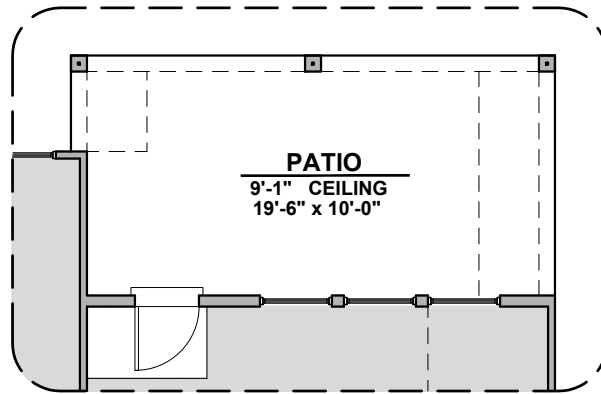

Tularosa Elevations

1,975 Square Feet

Community: Taylor Creek

LOW VOLTAGE LEGEND	
LOGO	DESCRIPTION
	COAXIAL CABLE
	DATA
	ISP JUNCTION

Spanish Colonial (A)

Tuscan (B)

Farmhouse (I)

Tularosa Options

Tile Shower

Deluxe Glass Shower

Tub w/ Glass Shower

Tularosa Options

1,975 Square Feet

Community: Taylor Creek

LOW VOLTAGE LEGEND	
LOGO	DESCRIPTION
	COAXIAL CABLE
	DATA
	ISP JUNCTION

Patio

Sliding Glass Door

Extended Patio

Stacking Door ILO STD. Door

*Note: All vinyl in Great Room + Patio must be selected with this option.