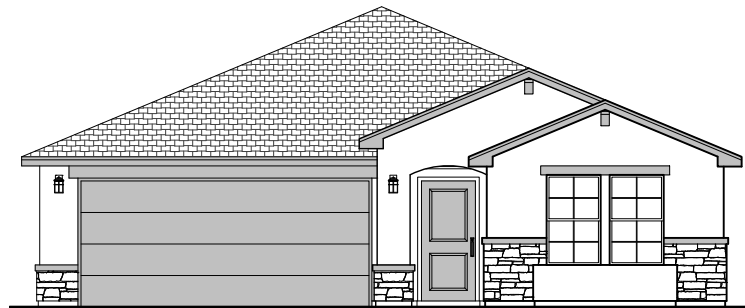

Tularosa

1975 Square Feet

Community: Taylor Creek

LOGO	DESCRIPTION
	COAXIAL CABLE
	DATA
	ISP JUNCTION

- Home is complete and accepted as built. _____
- Home construction is in process, buyer accepts all option locations. _____

Tularosa Elevations

1,975 Square Feet

Community: Taylor Creek

LOW VOLTAGE LEGEND	
LOGO	DESCRIPTION
	COAXIAL CABLE
	DATA
	ISP JUNCTION

Spanish Colonial (A)

Tuscan (B)

Farmhouse (I)

Tularosa Options

1,975 Square Feet

Community: Taylor Creek

LOW VOLTAGE LEGEND	
LOGO	DESCRIPTION
	COAXIAL CABLE
	DATA
	ISP JUNCTION

**Tankless
W/H**

Study ILO Bed. 4

Fireplace

**Contemporary
Fireplace**

Gourmet Kitchen

Tile Shower

Deluxe Glass Shower

Tub w/ Glass Shower

Tularosa Options

1,975 Square Feet

Community: Taylor Creek

LOW VOLTAGE LEGEND	
LOGO	DESCRIPTION
	COAXIAL CABLE
	DATA
	ISP JUNCTION

Patio