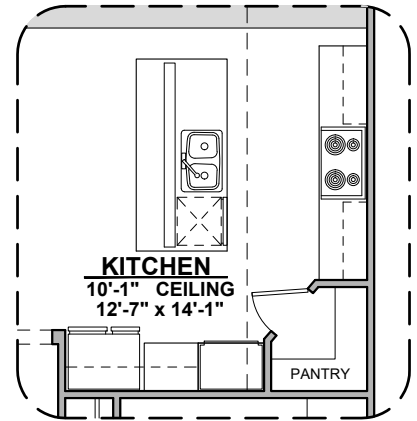

1,975 Square Feet

Community: Taylor Creek

LOW VOLTAGE LEGEND	
LOGO	DESCRIPTION
	COAXIAL CABLE
	DATA
	ISP JUNCTION

**Tankless
W/H**

Study ILO Bed. 4

Fireplace

**Contemporary
Fireplace**

Gourmet Kitchen

Tile Shower

Deluxe Glass Shower

Tub w/ Glass Shower

Tularosa Options

1,975 Square Feet

Community: Taylor Creek

LOW VOLTAGE LEGEND	
LOGO	DESCRIPTION
	COAXIAL CABLE
	DATA
	ISP JUNCTION

Patio