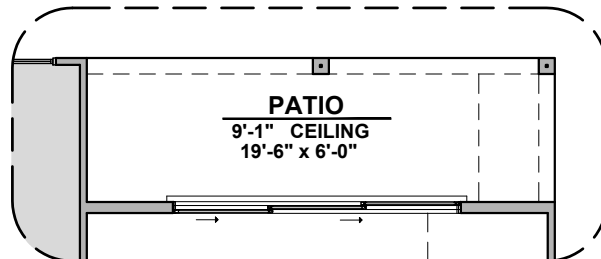

Stacking Door ILO STD. Door

*Note: All vinyl in Great Room + Patio must be selected with this option.