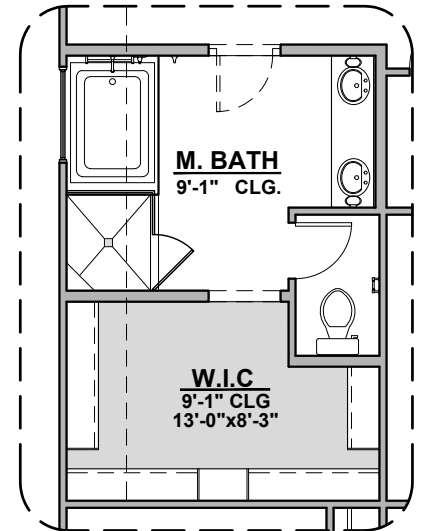

Tularosa

1975 Square Feet

Community: Taylor Creek

LOGO	DESCRIPTION
	COAXIAL CABLE
	DATA
	ISP JUNCTION

- Home is complete and accepted as built. _____
- Home construction is in process, buyer accepts all option locations. _____

Tularosa Elevations

1,975 Square Feet

Community: Taylor Creek

LOW VOLTAGE LEGEND	
LOGO	DESCRIPTION
	COAXIAL CABLE
	DATA
	ISP JUNCTION

Spanish Colonial (A)

Tuscan (B)

Farmhouse (I)

Tularosa Options

1,975 Square Feet

Community: Taylor Creek

LOW VOLTAGE LEGEND	
LOGO	DESCRIPTION
	COAXIAL CABLE
	DATA
	ISP JUNCTION

**Tankless
W/H**

Study ILO Bed. 4

Fireplace

**Contemporary
Fireplace**

Gourmet Kitchen

Tile Shower

Deluxe Glass Shower

Tub w/ Glass Shower

Tularosa Options

1,975 Square Feet

Community: Taylor Creek

LOW VOLTAGE LEGEND	
LOGO	DESCRIPTION
	COAXIAL CABLE
	DATA
	ISP JUNCTION

Patio