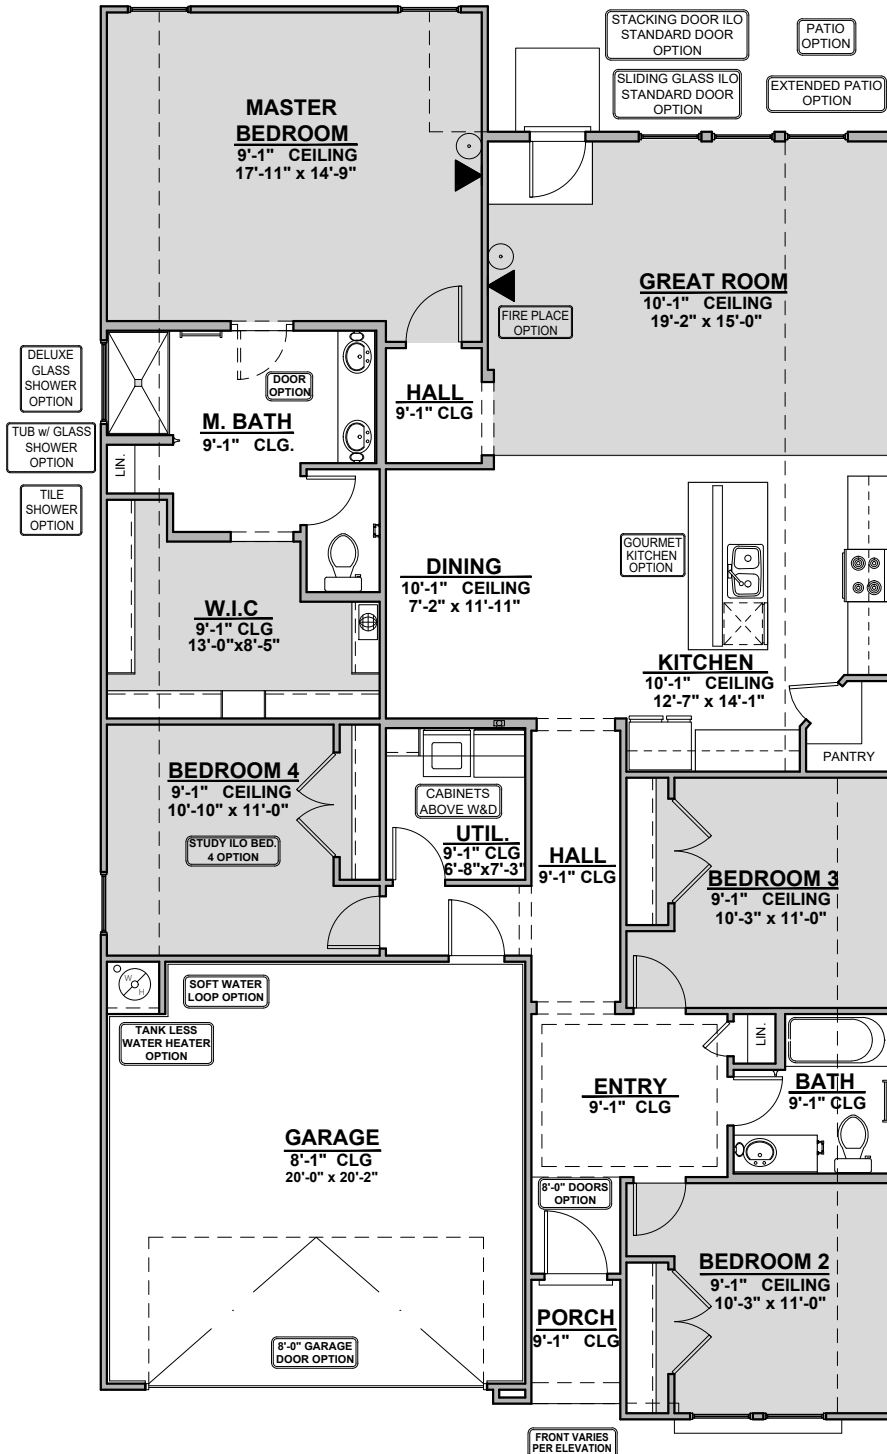

Tularosa

1975 Square Feet

Community: Taylor Creek

LOGO	DESCRIPTION
	COAXIAL CABLE
	DATA
	ISP JUNCTION

- Home is complete and accepted as built. _____
- Home construction is in process, buyer accepts all option locations. _____

Tularosa Elevations

1,975 Square Feet

Community: Taylor Creek

LOW VOLTAGE LEGEND	
LOGO	DESCRIPTION
	COAXIAL CABLE
	DATA
	ISP JUNCTION

Spanish Colonial (A)

Tuscan (B)

Farmhouse (I)

Tularosa Options

1,975 Square Feet

Community: Taylor Creek

LOW VOLTAGE LEGEND	
LOGO	DESCRIPTION
	COAXIAL CABLE
	DATA
	ISP JUNCTION

**Tankless
W/H**

Study ILO Bed. 4

Fireplace

**Contemporary
Fireplace**

Gourmet Kitchen

Tile Shower

Deluxe Glass Shower

Tub w/ Glass Shower

Tularosa Options

1,975 Square Feet

Community: Taylor Creek

LOW VOLTAGE LEGEND	
LOGO	DESCRIPTION
	COAXIAL CABLE
	DATA
	ISP JUNCTION

Patio