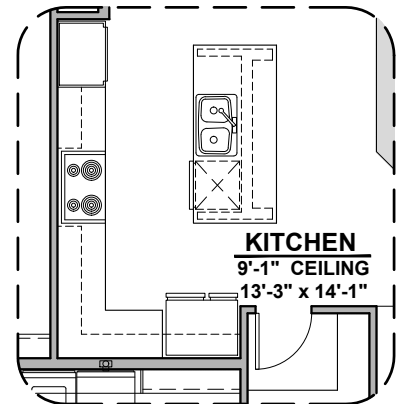

Gourmet Kitchen

Poinsettia Options

2,675 Square Feet

Community: Taylor Creek

LOW VOLTAGE LEGEND	
LOGO	DESCRIPTION
	CABLE TV
	CAT 5 DATA

Bedroom 6 w/ Bath 3

Bath 3

Sliding Glass Door ILO STD. Door

Bedroom 5 ILO Loft

Study ILO Loft

Poinsettia Options

2,675 Square Feet

Community: Taylor Creek

LOW VOLTAGE LEGEND	
LOGO	DESCRIPTION
	CABLE TV
	CAT 5 DATA

Stacking Door ILO STD. Door

Patio