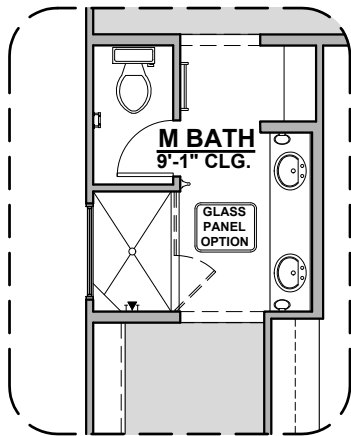

Poinsettia Options

2,675 Square Feet

Community: Parkill Estates

LOW VOLTAGE LEGEND	
LOGO	DESCRIPTION
	CABLE TV
	CAT 5 DATA

Tile Shower