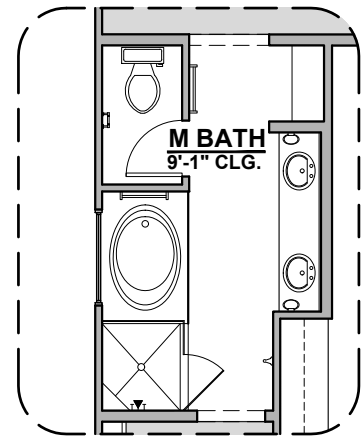

Tub w/ Glass Shower