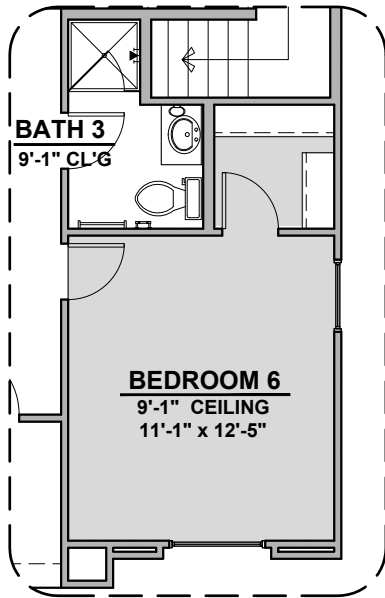

Gourmet Kitchen

Poinsettia Options

2,675 Square Feet

Community: Taylor Creek

LOW VOLTAGE LEGEND	
LOGO	DESCRIPTION
	CABLE TV
	CAT 5 DATA

Bedroom 6 w/ Bath 3

Bath 3

Sliding Glass Door ILO STD. Door

Bedroom 5 ILO Loft

Study ILO Loft

Poinsettia Options

2,675 Square Feet

Community: Taylor Creek

LOW VOLTAGE LEGEND	
LOGO	DESCRIPTION
	CABLE TV
	CAT 5 DATA

Stacking Door ILO STD. Door

Patio