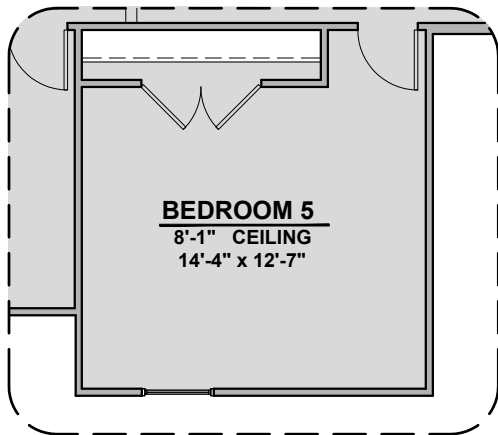

Gourmet Kitchen

Poinsettia Options

2,675 Square Feet

Community: Taylor Creek

LOW VOLTAGE LEGEND	
LOGO	DESCRIPTION
	CABLE TV
	CAT 5 DATA

Bedroom 6 w/ Bath 3

Bath 3

Sliding Glass Door ILO STD. Door

Bedroom 5 ILO Loft

Study ILO Loft

Poinsettia Options

2,675 Square Feet

Community: Taylor Creek

LOW VOLTAGE LEGEND	
LOGO	DESCRIPTION
	CABLE TV
	CAT 5 DATA

Stacking Door ILO STD. Door

Patio