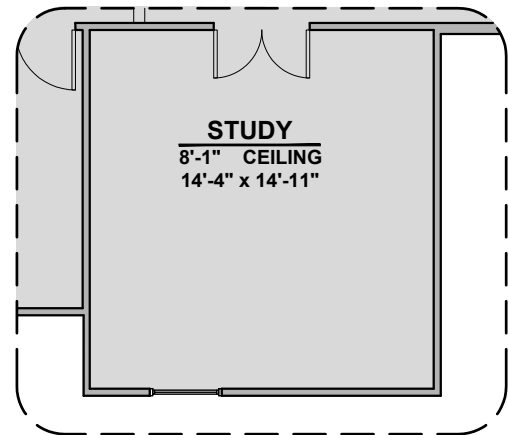

Gourmet Kitchen

Poinsettia Options

2,675 Square Feet

Community: Taylor Creek

LOW VOLTAGE LEGEND	
LOGO	DESCRIPTION
	CABLE TV
	CAT 5 DATA

Bedroom 6 w/ Bath 3

Bath 3

Sliding Glass Door ILO STD. Door

Bedroom 5 ILO Loft

Study ILO Loft

Poinsettia Options

2,675 Square Feet

Community: Taylor Creek

LOW VOLTAGE LEGEND	
LOGO	DESCRIPTION
	CABLE TV
	CAT 5 DATA

Stacking Door ILO STD. Door

Patio