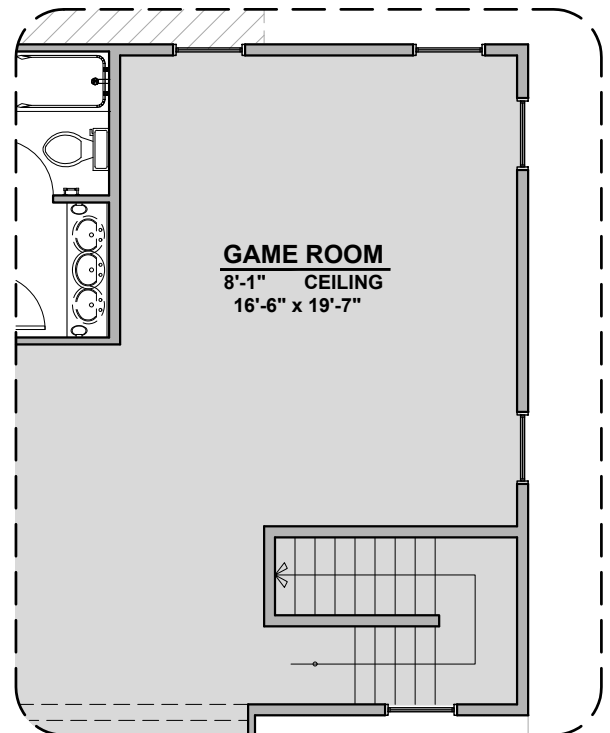

Gourmet Kitchen

Poinsettia Options

2,675 Square Feet

Community: Taylor Creek

LOW VOLTAGE LEGEND	
LOGO	DESCRIPTION
	CABLE TV
	CAT 5 DATA

Bedroom 6 w/ Bath 3

Bath 3

Sliding Glass Door ILO STD. Door

Bedroom 5 ILO Loft

Study ILO Loft

Poinsettia Options

2,675 Square Feet

Community: Taylor Creek

LOW VOLTAGE LEGEND	
LOGO	DESCRIPTION
	CABLE TV
	CAT 5 DATA

Stacking Door ILO STD. Door

Patio

Guest Suite ILO Loft

Game Room