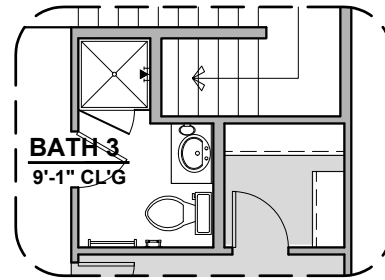

Gourmet Kitchen

Poinsettia Options

2,675 Square Feet

Community: Taylor Creek

LOW VOLTAGE LEGEND	
LOGO	DESCRIPTION
	CABLE TV
	CAT 5 DATA

Bedroom 6 w/ Bath 3

Bath 3

Sliding Glass Door ILO STD. Door

Bedroom 5 ILO Loft

Study ILO Loft

Poinsettia Options

2,675 Square Feet

Community: Taylor Creek

LOW VOLTAGE LEGEND	
LOGO	DESCRIPTION
	CABLE TV
	CAT 5 DATA

Stacking Door ILO STD. Door

Patio

Guest Suite ILO Loft

Game Room