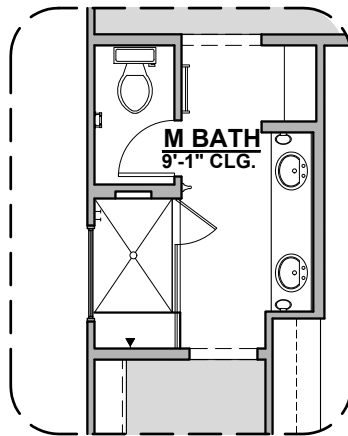

Deluxe Glass Shower