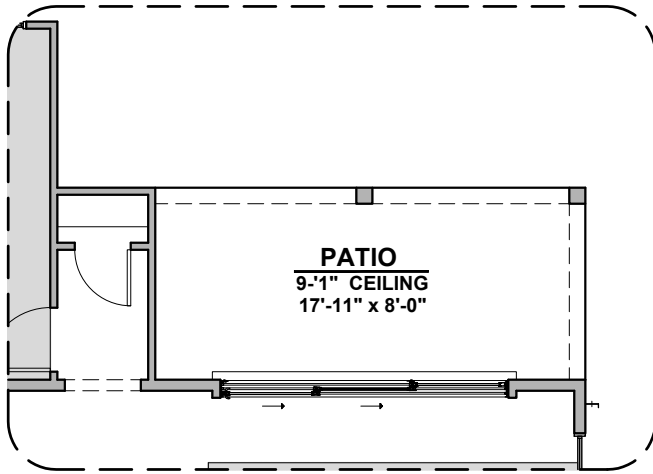

Bedroom 5 ILO Loft

Study ILO Loft

Poinsettia Options

2,675 Square Feet

Community: Taylor Creek

LOW VOLTAGE LEGEND	
LOGO	DESCRIPTION
	CABLE TV
	CAT 5 DATA

Stacking Door ILO STD. Door

Patio

Guest Suite ILO Loft

Game Room