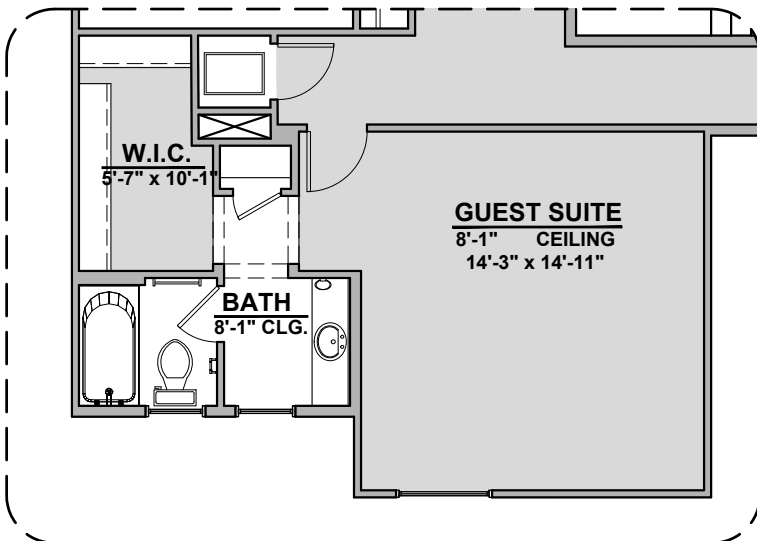

Bedroom 5 ILO Loft

Study ILO Loft

Poinsettia Options

2,675 Square Feet

Community: Taylor Creek

LOW VOLTAGE LEGEND	
LOGO	DESCRIPTION
	CABLE TV
	CAT 5 DATA

Stacking Door ILO STD. Door

Patio

Guest Suite ILO Loft

Game Room