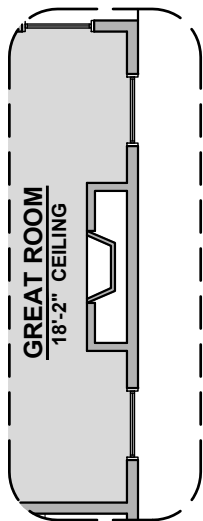

Poinsettia Options

2,675 Square Feet

Community: Parkill Estates

LOW VOLTAGE LEGEND	
LOGO	DESCRIPTION
	CABLE TV
	CAT 5 DATA

Fireplace