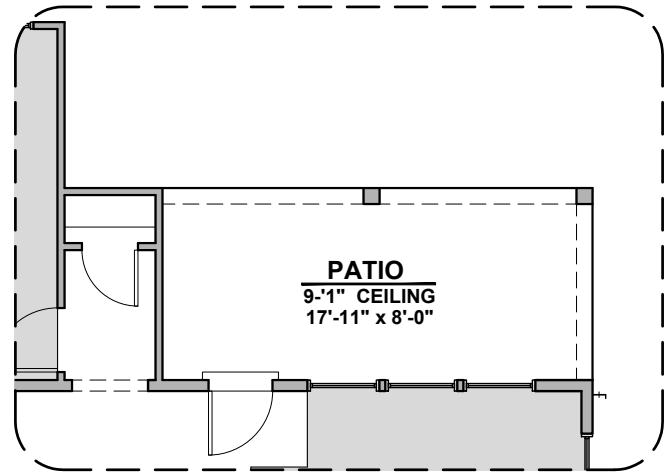

Bedroom 5 ILO Loft

Study ILO Loft

Poinsettia Options

2,675 Square Feet

Community: Taylor Creek

LOW VOLTAGE LEGEND	
LOGO	DESCRIPTION
	CABLE TV
	CAT 5 DATA

Stacking Door ILO STD. Door

Patio

Guest Suite ILO Loft

Game Room