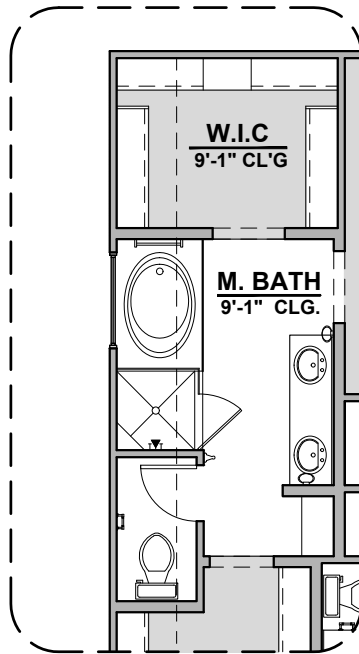

Lantana

2,045 Square Feet

Community: Taylor Creek

| LOW VOLTAGE LEGEND | |
|--------------------|---------------|
| LOGO | DESCRIPTION |
| | COAXIAL CABLE |
| | DATA |
| | ISP JUNCTION |

Home is complete and accepted as built. _____

Home construction is in process, buyer accepts all option locations. _____

Lantana Elevations

2,045 Square Feet

Community: Taylor Creek

Spanish Colonial (A)

Tuscan (B)

Farmhouse (I)

Lantana Options

2,045 Square Feet

Community: Taylor Creek

| LOW VOLTAGE LEGEND | |
|--------------------|---------------|
| LOGO | DESCRIPTION |
| | COAXIAL CABLE |
| | DATA |
| | ISP JUNCTION |

Tile Shower

Tub w/ Glass Shower

Deluxe Glass Shower

Fireplace

**Contemporary
Fireplace**

Gourmet Kitchen

Lantana Options

2,045 Square Feet

Community: Taylor Creek

| LOW VOLTAGE LEGEND | |
|--------------------|---------------|
| LOGO | DESCRIPTION |
| | COAXIAL CABLE |
| | DATA |
| | ISP JUNCTION |