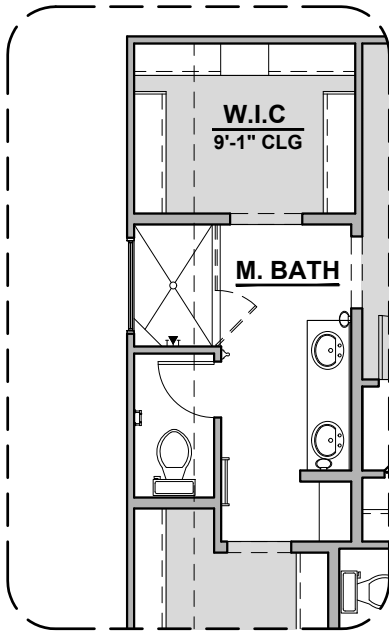

Lantana

2,045 Square Feet

Community: Taylor Creek

| LOW VOLTAGE LEGEND | |
|--------------------|---------------|
| LOGO | DESCRIPTION |
| | COAXIAL CABLE |
| | DATA |
| | ISP JUNCTION |

Home is complete and accepted as built. _____

Home construction is in process, buyer accepts all option locations. _____

Lantana Elevations

2,045 Square Feet

Community: Taylor Creek

Spanish Colonial (A)

Tuscan (B)

Farmhouse (I)

Lantana Options

2,045 Square Feet

Community: Taylor Creek

| LOW VOLTAGE LEGEND | |
|--------------------|---------------|
| LOGO | DESCRIPTION |
| | COAXIAL CABLE |
| | DATA |
| | ISP JUNCTION |

Tile Shower

Tub w/ Glass Shower

Deluxe Glass Shower

Fireplace

**Contemporary
Fireplace**

Gourmet Kitchen

Lantana Options

2,045 Square Feet

Community: Taylor Creek

| LOW VOLTAGE LEGEND | |
|--------------------|---------------|
| LOGO | DESCRIPTION |
| | COAXIAL CABLE |
| | DATA |
| | ISP JUNCTION |