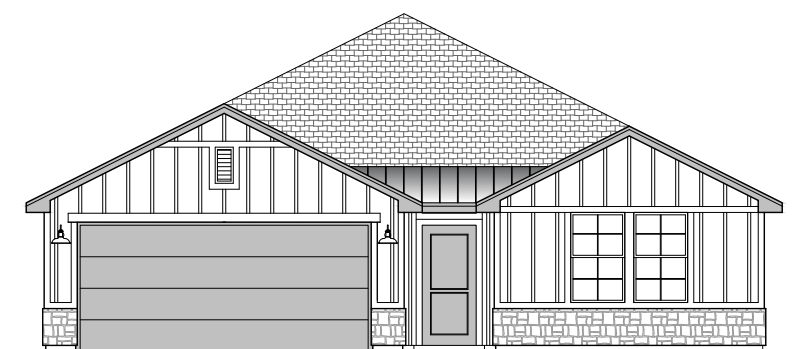

Lantana

2,045 Square Feet

Community: Taylor Creek

| LOW VOLTAGE LEGEND | |
|--------------------|---------------|
| LOGO | DESCRIPTION |
| | COAXIAL CABLE |
| | DATA |
| | ISP JUNCTION |

Home is complete and accepted as built. _____

Home construction is in process, buyer accepts all option locations. _____

Lantana Elevations

2,045 Square Feet

Community: Taylor Creek

Spanish Colonial (A)

Tuscan (B)

Farmhouse (I)

Lantana Options

2,045 Square Feet

Community: Taylor Creek

| LOW VOLTAGE LEGEND | |
|--------------------|---------------|
| LOGO | DESCRIPTION |
| | COAXIAL CABLE |
| | DATA |
| | ISP JUNCTION |

Tile Shower

Tub w/ Glass Shower

Deluxe Glass Shower

Fireplace

**Contemporary
Fireplace**

Gourmet Kitchen

Lantana Options

2,045 Square Feet

Community: Taylor Creek

| LOW VOLTAGE LEGEND | |
|--------------------|---------------|
| LOGO | DESCRIPTION |
| | COAXIAL CABLE |
| | DATA |
| | ISP JUNCTION |