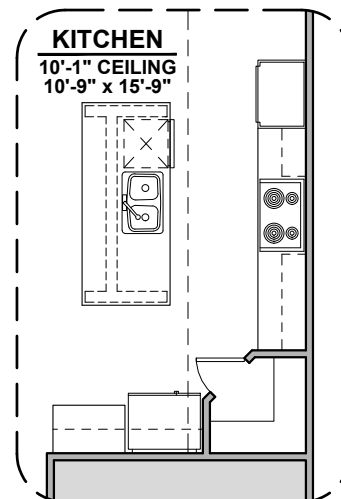

2,045 Square Feet

Community: Taylor Creek

| LOW VOLTAGE LEGEND | |
|--------------------|---------------|
| LOGO | DESCRIPTION |
| | COAXIAL CABLE |
| | DATA |
| | ISP JUNCTION |

Tile Shower

Tub w/ Glass Shower

Deluxe Glass Shower

Fireplace

**Contemporary
Fireplace**

Gourmet Kitchen

Lantana Options

2,045 Square Feet

Community: Taylor Creek

| LOW VOLTAGE LEGEND | |
|--------------------|---------------|
| LOGO | DESCRIPTION |
| | COAXIAL CABLE |
| | DATA |
| | ISP JUNCTION |