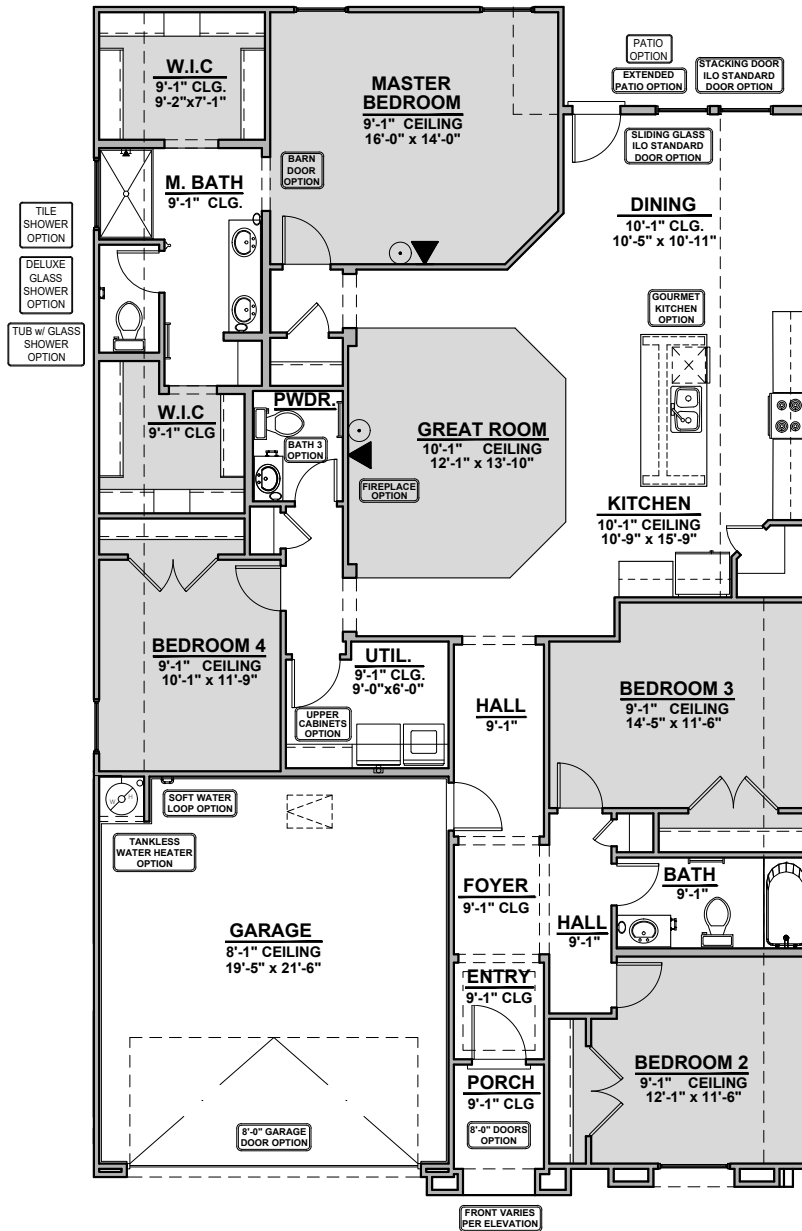

Lantana

2,045 Square Feet

Community: Taylor Creek

| LOW VOLTAGE LEGEND | |
|--------------------|---------------|
| LOGO | DESCRIPTION |
| | COAXIAL CABLE |
| | DATA |
| | ISP JUNCTION |

Home is complete and accepted as built. _____

Home construction is in process, buyer accepts all option locations. _____

Lantana Elevations

2,045 Square Feet

Community: Taylor Creek

Spanish Colonial (A)

Tuscan (B)

Farmhouse (I)

Lantana Options

2,045 Square Feet

Community: Taylor Creek

| LOW VOLTAGE LEGEND | |
|--------------------|---------------|
| LOGO | DESCRIPTION |
| | COAXIAL CABLE |
| | DATA |
| | ISP JUNCTION |

Tile Shower

Tub w/ Glass Shower

Deluxe Glass Shower

Fireplace

**Contemporary
Fireplace**

Gourmet Kitchen

Lantana Options

2,045 Square Feet

Community: Taylor Creek

| LOW VOLTAGE LEGEND | |
|--------------------|---------------|
| LOGO | DESCRIPTION |
| | COAXIAL CABLE |
| | DATA |
| | ISP JUNCTION |