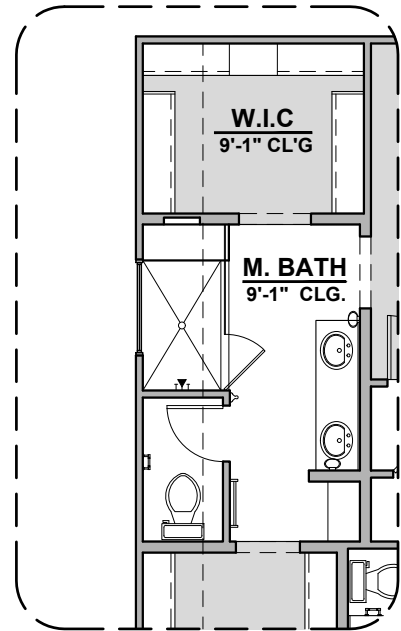

Lantana

2,045 Square Feet

Community: Taylor Creek

| LOW VOLTAGE LEGEND | |
|--------------------|---------------|
| LOGO | DESCRIPTION |
| | COAXIAL CABLE |
| | DATA |
| | ISP JUNCTION |

Home is complete and accepted as built. _____

Home construction is in process, buyer accepts all option locations. _____

Lantana Elevations

2,045 Square Feet

Community: Taylor Creek

Spanish Colonial (A)

Tuscan (B)

Farmhouse (I)

Lantana Options

2,045 Square Feet

Community: Taylor Creek

| LOW VOLTAGE LEGEND | |
|--------------------|---------------|
| LOGO | DESCRIPTION |
| | COAXIAL CABLE |
| | DATA |
| | ISP JUNCTION |

Tile Shower

Tub w/ Glass Shower

Deluxe Glass Shower

Fireplace

**Contemporary
Fireplace**

Gourmet Kitchen

Lantana Options

2,045 Square Feet

Community: Taylor Creek

| LOW VOLTAGE LEGEND | |
|--------------------|---------------|
| LOGO | DESCRIPTION |
| | COAXIAL CABLE |
| | DATA |
| | ISP JUNCTION |