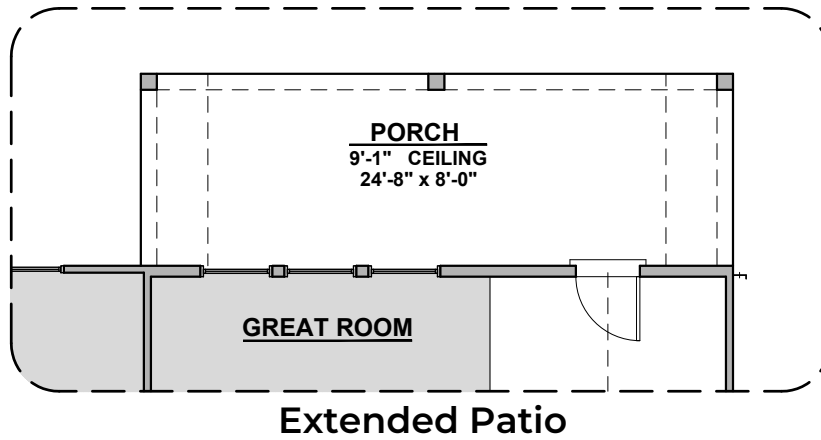

# Jasmine Options

1,781 Square Feet

Community: Taylor Creek

LOW VOLTAGE LEGEND	
LOGO	DESCRIPTION
	COAXIAL CABLE
	DATA
	ISP JUNCTION