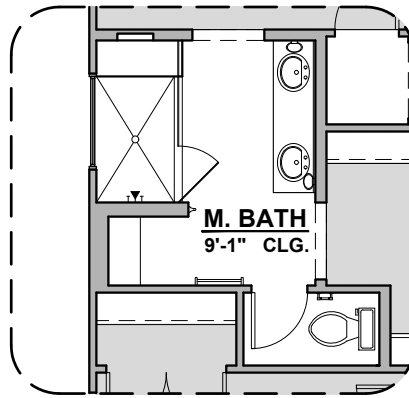

# Jasmine Elevations

1,781 Square Feet

Community: Taylor Creek

LOW VOLTAGE LEGEND	
LOGO	DESCRIPTION
	COAXIAL CABLE
	DATA
	ISP JUNCTION

**Spanish Colonial (A)**

**Tuscan (B)**

**Farmhouse (I)**

# Jasmine Options

1.781 Square Feet

Community: Taylor Creek

LOW VOLTAGE LEGEND	
LOGO	DESCRIPTION
	COAXIAL CABLE
	DATA
	ISP JUNCTION

**Tile Shower**

**Deluxe Glass Shower**

**Tub w/ Glass Shower**

**Fireplace**