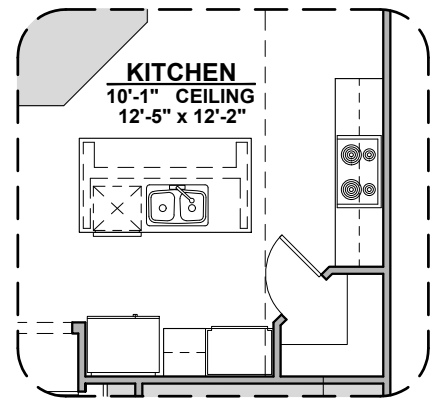

Gourmet Kitchen