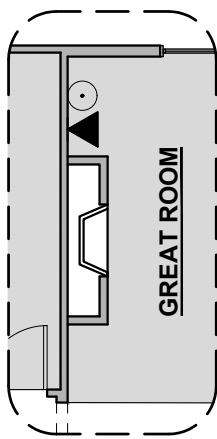

# Jasmine Options

1.781 Square Feet

Community: Taylor Creek

LOW VOLTAGE LEGEND	
LOGO	DESCRIPTION
	COAXIAL CABLE
	DATA
	ISP JUNCTION

**Tile Shower**

**Deluxe Glass Shower**

**Tub w/ Glass Shower**

**Fireplace**