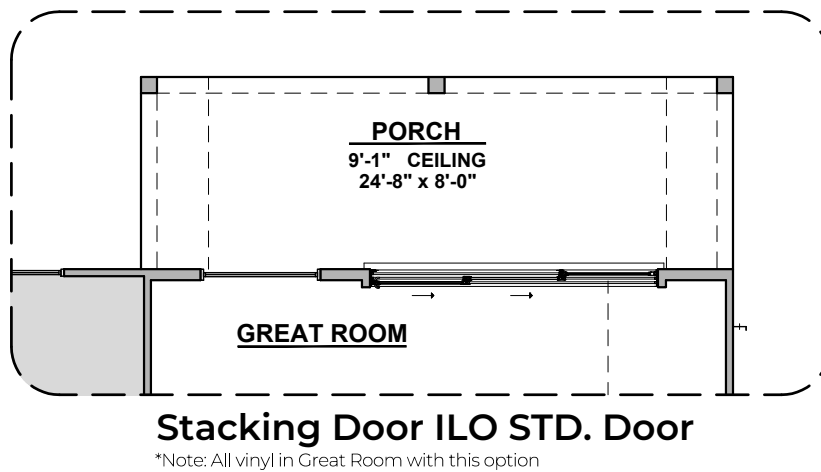

# Jasmine Options

1,781 Square Feet

Community: Taylor Creek

LOW VOLTAGE LEGEND	
LOGO	DESCRIPTION
	COAXIAL CABLE
	DATA
	ISP JUNCTION