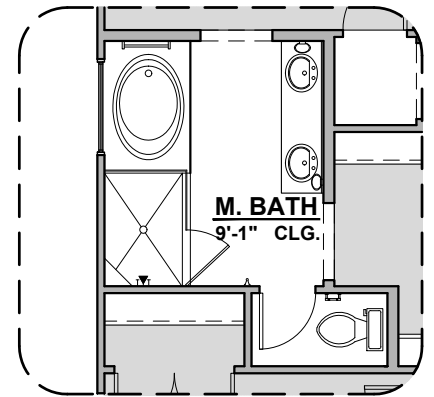

# Jasmine Elevations

1,781 Square Feet

Community: Taylor Creek

LOW VOLTAGE LEGEND	
LOGO	DESCRIPTION
	COAXIAL CABLE
	DATA
	ISP JUNCTION

**Spanish Colonial (A)**

**Tuscan (B)**

**Farmhouse (I)**

# Jasmine Options

1.781 Square Feet

Community: Taylor Creek

LOW VOLTAGE LEGEND	
LOGO	DESCRIPTION
	COAXIAL CABLE
	DATA
	ISP JUNCTION

**Tile Shower**

**Deluxe Glass Shower**

**Tub w/ Glass Shower**

**Fireplace**