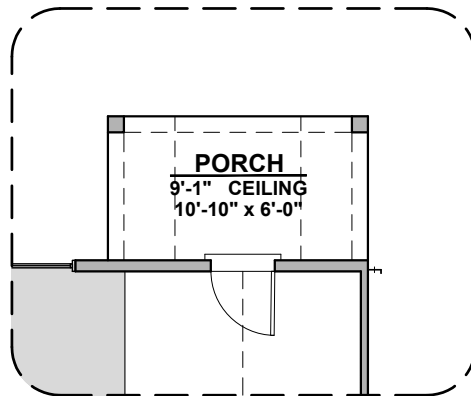

# Jasmine Options

1.781 Square Feet

Community: Taylor Creek

LOW VOLTAGE LEGEND	
LOGO	DESCRIPTION
	COAXIAL CABLE
	DATA
	ISP JUNCTION

**Tankless W/H**

**Barn Door**

**Powder Room**

**Sliding Glass Door  
ILO STD. Door**