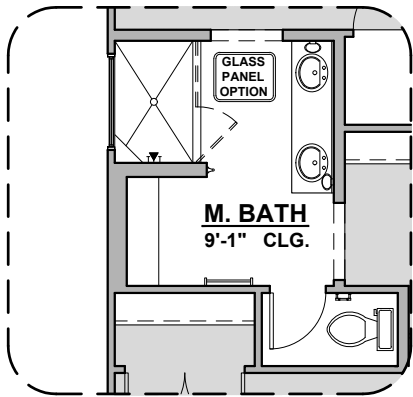

# Jasmine

1,781 Square Feet

Community: Taylor Creek

LOW VOLTAGE LEGEND	
LOGO	DESCRIPTION
	COAXIAL CABLE
	DATA
	ISP JUNCTION

- Home is complete and accepted as built. \_\_\_\_\_
- Home construction is in process, buyer accepts all option locations. \_\_\_\_\_

# Jasmine Elevations

1,781 Square Feet

Community: Taylor Creek

LOW VOLTAGE LEGEND	
LOGO	DESCRIPTION
	COAXIAL CABLE
	DATA
	ISP JUNCTION

**Spanish Colonial (A)**

**Tuscan (B)**

**Farmhouse (I)**

# Jasmine Options

1.781 Square Feet

Community: Taylor Creek

LOW VOLTAGE LEGEND	
LOGO	DESCRIPTION
	COAXIAL CABLE
	DATA
	ISP JUNCTION

**Tile Shower**

**Deluxe Glass Shower**

**Tub w/ Glass Shower**

**Fireplace**