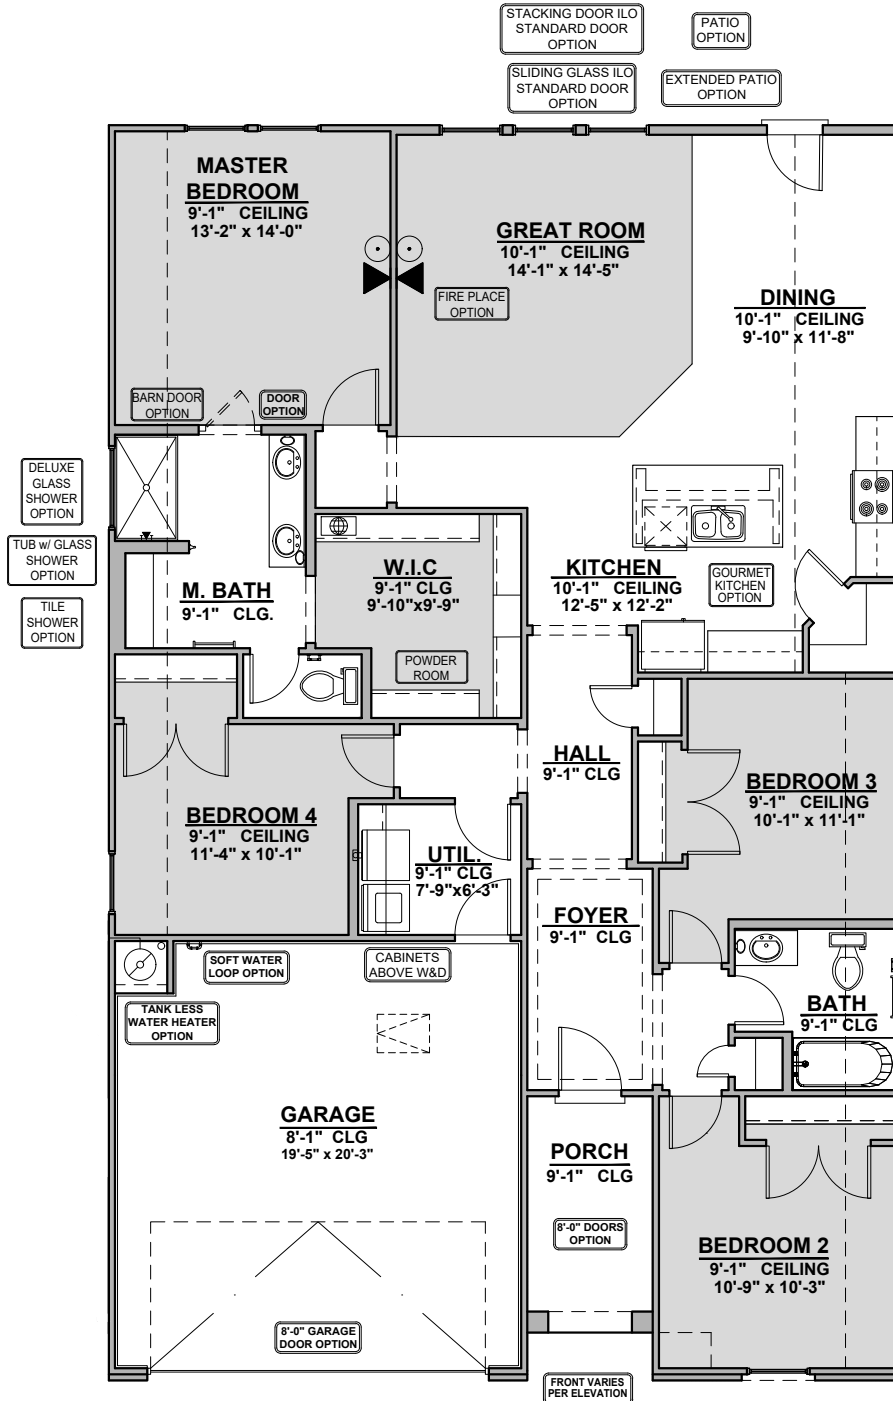

# Jasmine

1,781 Square Feet

Community: Taylor Creek

LOW VOLTAGE LEGEND	
LOGO	DESCRIPTION
	COAXIAL CABLE
	DATA
	ISP JUNCTION

- Home is complete and accepted as built. \_\_\_\_\_
- Home construction is in process, buyer accepts all option locations. \_\_\_\_\_

# Jasmine Elevations

1,781 Square Feet

Community: Taylor Creek

LOW VOLTAGE LEGEND	
LOGO	DESCRIPTION
	COAXIAL CABLE
	DATA
	ISP JUNCTION

**Spanish Colonial (A)**

**Tuscan (B)**

**Farmhouse (I)**

# Jasmine Options

1.781 Square Feet

Community: Taylor Creek

LOW VOLTAGE LEGEND	
LOGO	DESCRIPTION
	COAXIAL CABLE
	DATA
	ISP JUNCTION

**Tile Shower**

**Deluxe Glass Shower**

**Tub w/ Glass Shower**

**Fireplace**

# Jasmine Options

1,781 Square Feet

Community: Taylor Creek

LOW VOLTAGE LEGEND	
LOGO	DESCRIPTION
	COAXIAL CABLE
	DATA
	ISP JUNCTION