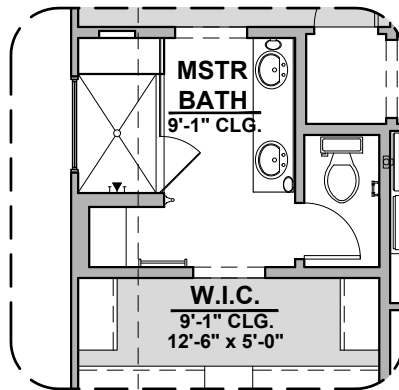

Deluxe Glass Shower