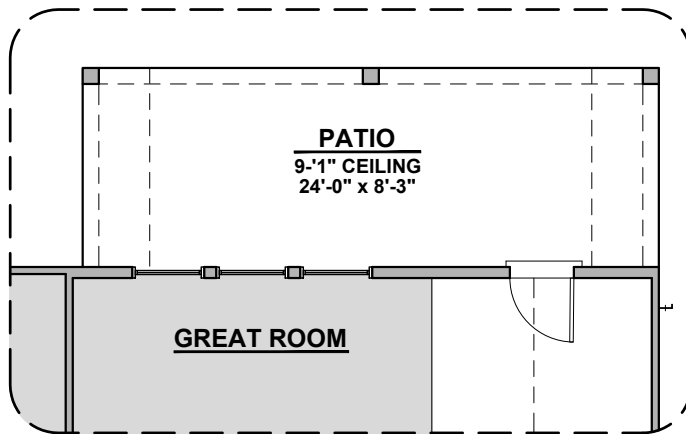

Gourmet Kitchen

Sophora Options

1.526 Square Feet
Community: Taylor Creek

LOW VOLTAGE LEGEND	
LOGO	DESCRIPTION
	COAXIAL CABLE
	DATA
	ISP JUNCTION

Stacking Door ILO STD. Door

Patio

Extended Patio

**Sliding Glass Door
ILO STD. Door**