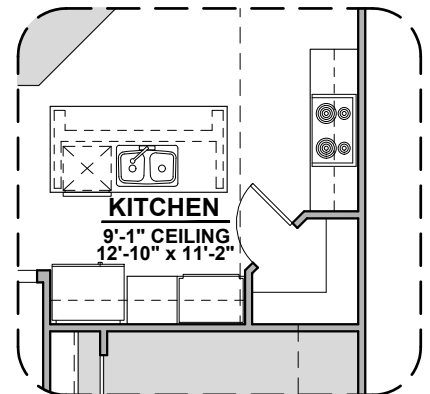

Gourmet Kitchen

Sophora Options

1.526 Square Feet
Community: Taylor Creek

LOW VOLTAGE LEGEND	
LOGO	DESCRIPTION
	COAXIAL CABLE
	DATA
	ISP JUNCTION

Stacking Door ILO STD. Door

Patio

Extended Patio

**Sliding Glass Door
ILO STD. Door**