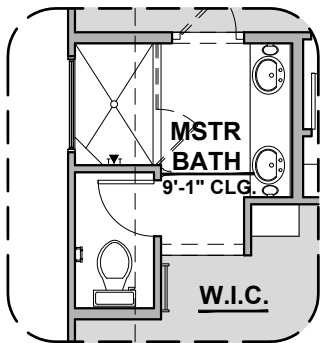

Sophora Options

1,526 Square Feet
Community: Taylor Creek

LOW VOLTAGE LEGEND	
LOGO	DESCRIPTION
	COAXIAL CABLE
	DATA
	ISP JUNCTION

Tile Shower