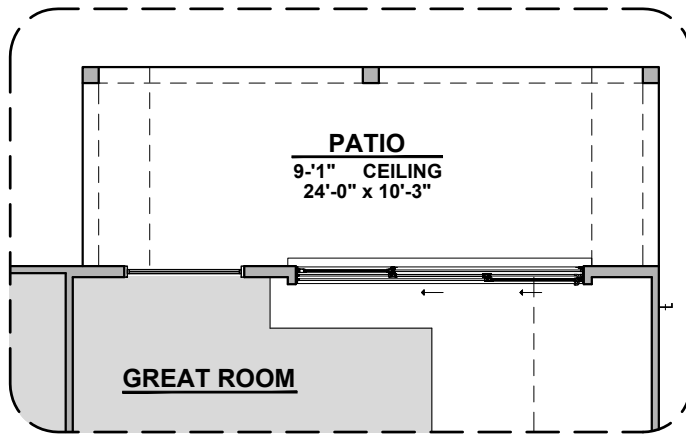

Gourmet Kitchen

Sophora Options

1.526 Square Feet
Community: Taylor Creek

LOW VOLTAGE LEGEND	
LOGO	DESCRIPTION
	COAXIAL CABLE
	DATA
	ISP JUNCTION

Stacking Door ILO STD. Door

Patio

Extended Patio

**Sliding Glass Door
ILO STD. Door**