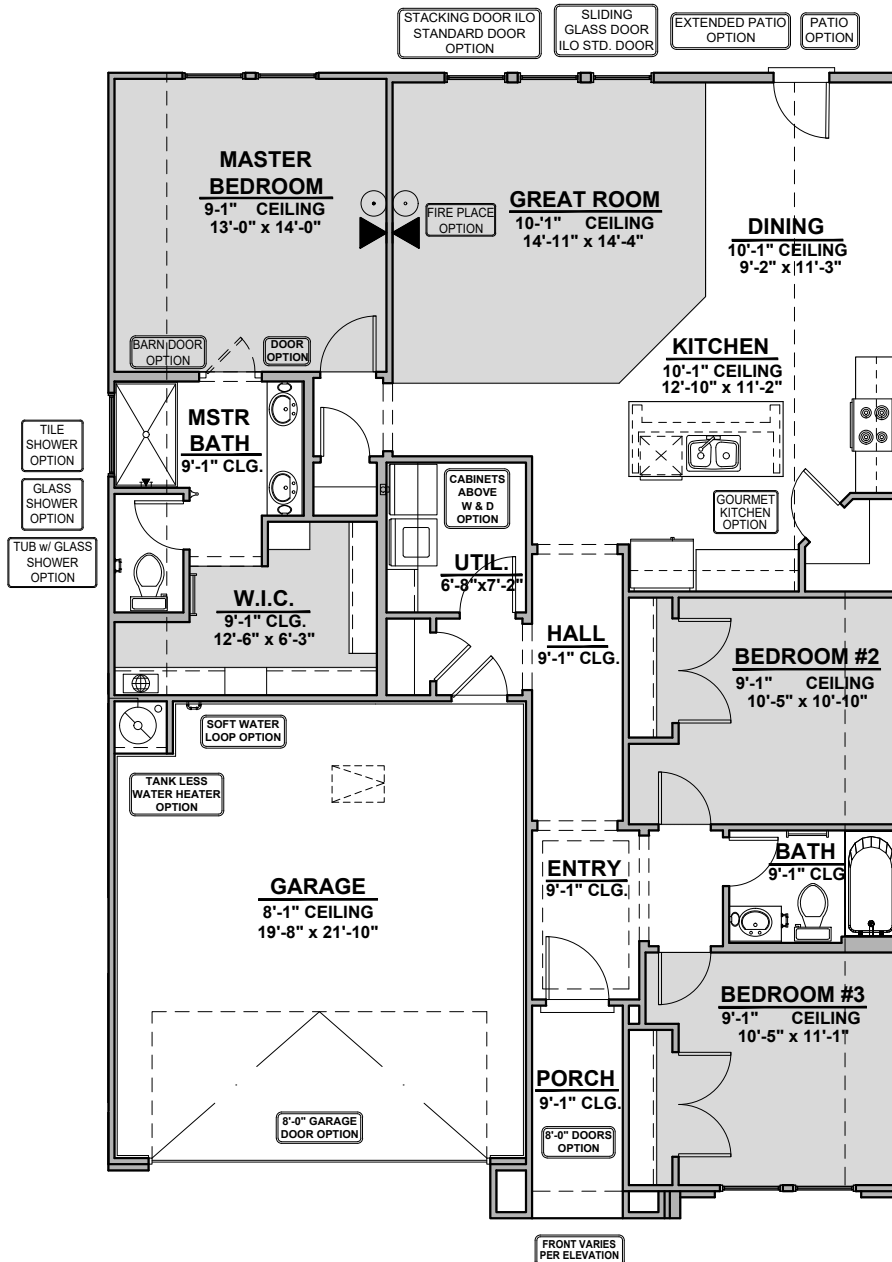

Sophora

1,526 Square Feet

Community: Taylor Creek

LOGO	DESCRIPTION
	COAXIAL CABLE
	DATA
	ISP JUNCTION

Home is complete and accepted as built. _____

Home construction is in process, buyer accepts all option locations. _____

Sophora Elevations

1,526 Square Feet

Community: Taylor Creek

Spanish Colonial (A)

Tuscan (B)

Farmhouse (I)

Sophora Options

1,526 Square Feet
Community: Taylor Creek

LOW VOLTAGE LEGEND	
LOGO	DESCRIPTION
	COAXIAL CABLE
	DATA
	ISP JUNCTION

Tile Shower

Deluxe Glass Shower

Tub w/ Glass Shower

Barn Door

Tankless W/H

Fireplace

**Contemporary
Fireplace**

Gourmet Kitchen

Sophora Options

1.526 Square Feet
Community: Taylor Creek

LOW VOLTAGE LEGEND	
LOGO	DESCRIPTION
	COAXIAL CABLE
	DATA
	ISP JUNCTION

Stacking Door ILO STD. Door

Patio

Extended Patio

**Sliding Glass Door
ILO STD. Door**