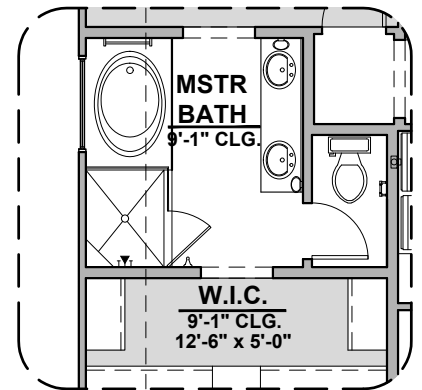

Tub w/ Glass Shower