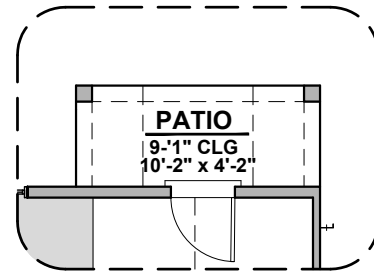

Sophora

1,526 Square Feet

Community: Taylor Creek

LOGO	DESCRIPTION
	COAXIAL CABLE
	DATA
	ISP JUNCTION

Home is complete and accepted as built. _____

Home construction is in process, buyer accepts all option locations. _____

Gourmet Kitchen

Sophora Options

1.526 Square Feet
Community: Taylor Creek

LOW VOLTAGE LEGEND	
LOGO	DESCRIPTION
	COAXIAL CABLE
	DATA
	ISP JUNCTION

Stacking Door ILO STD. Door

Patio

Extended Patio

**Sliding Glass Door
ILO STD. Door**