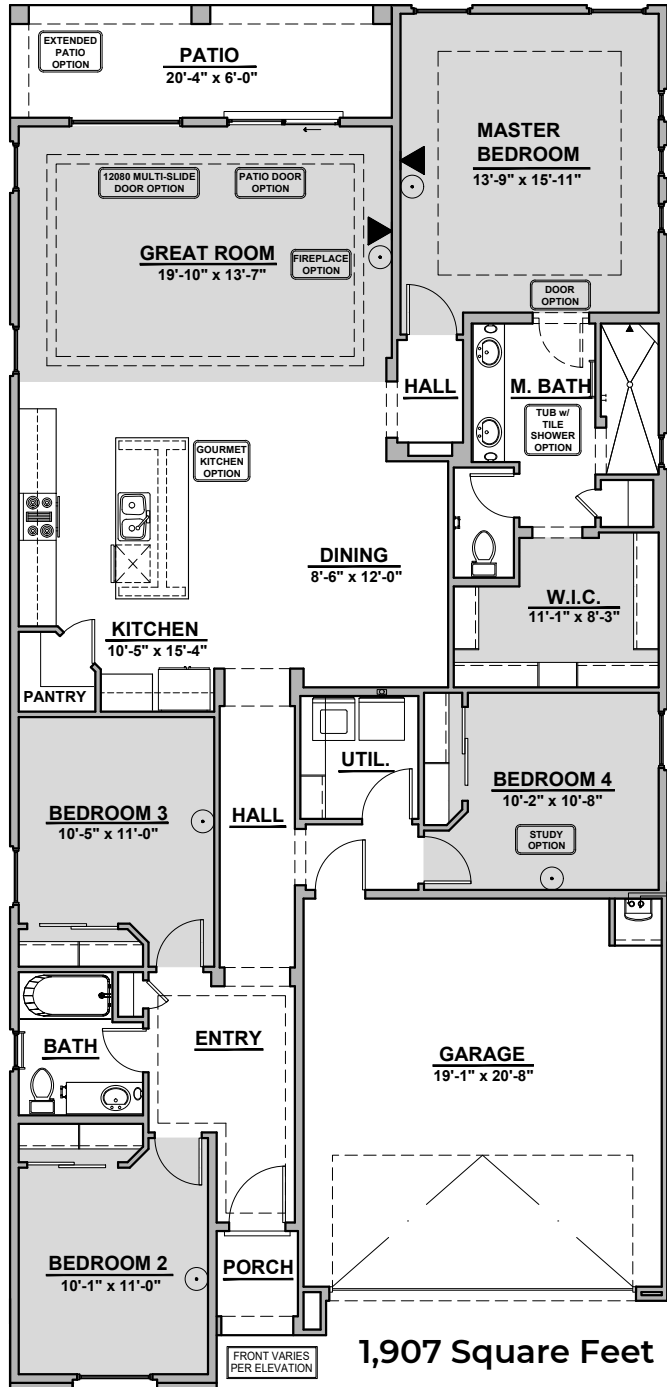

1907 Plan

Community: Cerro Vista

LOW VOLTAGE LEGEND	
LOGO	DESCRIPTION
	CABLE TV
	CAT 5 DATA

Garage Orientation: Left Right

3-Car Garage

- Home is complete and accepted as built. _____
- Home construction is in process, buyer accepts all option locations. _____

1907 Elevations

Community: Cerro Vista

Tuscan (B)

3CG Tuscan (B)

Mediterranean (E)

3CG Mediterranean (E)

Garage Orientation: Left Right

Home is complete and accepted as built. _____

Home construction is in process, buyer accepts all option locations. _____

1907 Options

Community: Cerro Vista

LOW VOLTAGE LEGEND	
LOGO	DESCRIPTION
	CABLE TV
	CAT 5 DATA

Extended Patio Option

Multi-Slide Door Option