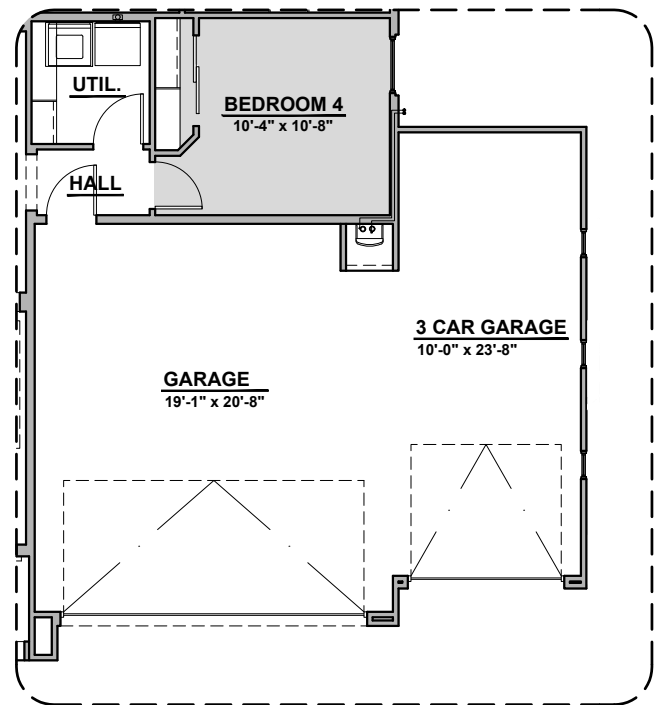

1907 Plan

Community: Cerro Vista

LOW VOLTAGE LEGEND	
LOGO	DESCRIPTION
	CABLE TV
	CAT 5 DATA

Garage Orientation: Left Right

3-Car Garage

- Home is complete and accepted as built. _____
- Home construction is in process, buyer accepts all option locations. _____

1907 Elevations

Community: Cerro Vista

Tuscan (B)

3CG Tuscan (B)

Mediterranean (E)

3CG Mediterranean (E)

Garage Orientation: Left Right

Home is complete and accepted as built. _____