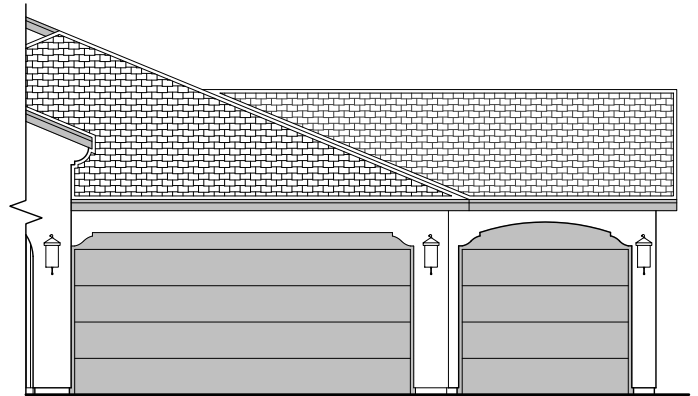

1907 Plan

Community: Cerro Vista

LOW VOLTAGE LEGEND	
LOGO	DESCRIPTION
	CABLE TV
	CAT 5 DATA

Garage Orientation: Left Right

3-Car Garage

- Home is complete and accepted as built. _____
- Home construction is in process, buyer accepts all option locations. _____

1907 Elevations

Community: Cerro Vista

Tuscan (B)

3CG Tuscan (B)

Mediterranean (E)

3CG Mediterranean (E)

Garage Orientation: Left Right

Home is complete and accepted as built. _____