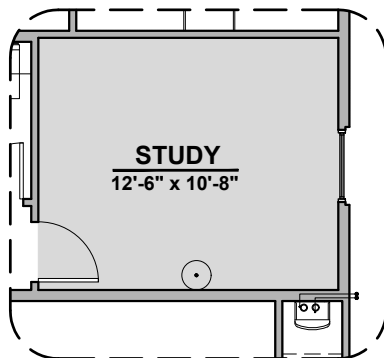

Study Option