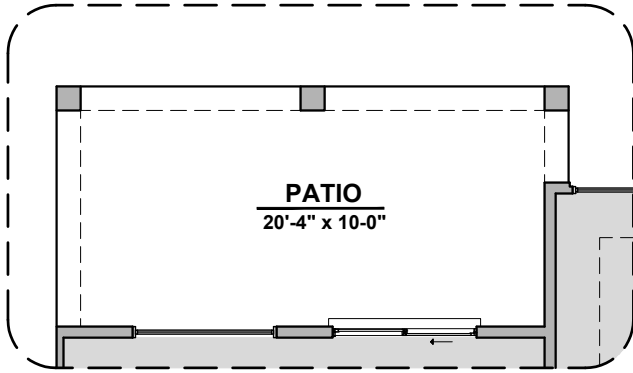

1907 Options

Community: Cerro Vista

LOW VOLTAGE LEGEND	
LOGO	DESCRIPTION
	CABLE TV
	CAT 5 DATA

Extended Patio Option