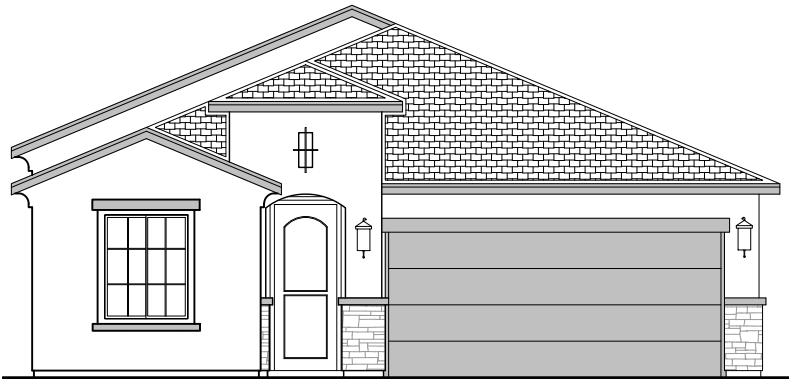

1907 Plan

Community: Cerro Vista

LOW VOLTAGE LEGEND	
LOGO	DESCRIPTION
	CABLE TV
	CAT 5 DATA

Garage Orientation: Left Right

3-Car Garage

- Home is complete and accepted as built. _____
- Home construction is in process, buyer accepts all option locations. _____

1907 Elevations

Community: Cerro Vista

Tuscan (B)

3CG Tuscan (B)

Mediterranean (E)

3CG Mediterranean (E)

Garage Orientation: Left Right

Home is complete and accepted as built. _____