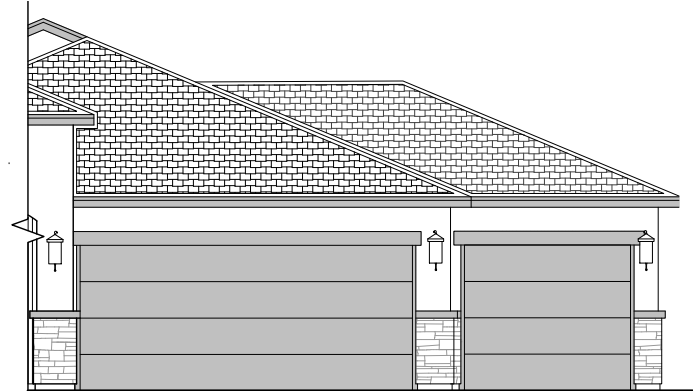

1907 Plan

Community: Cerro Vista

LOW VOLTAGE LEGEND	
LOGO	DESCRIPTION
	CABLE TV
	CAT 5 DATA

Garage Orientation: Left Right

3-Car Garage

- Home is complete and accepted as built. _____
- Home construction is in process, buyer accepts all option locations. _____

1907 Elevations

Community: Cerro Vista

Tuscan (B)

3CG Tuscan (B)

Mediterranean (E)

3CG Mediterranean (E)

Garage Orientation: Left Right

Home is complete and accepted as built. _____