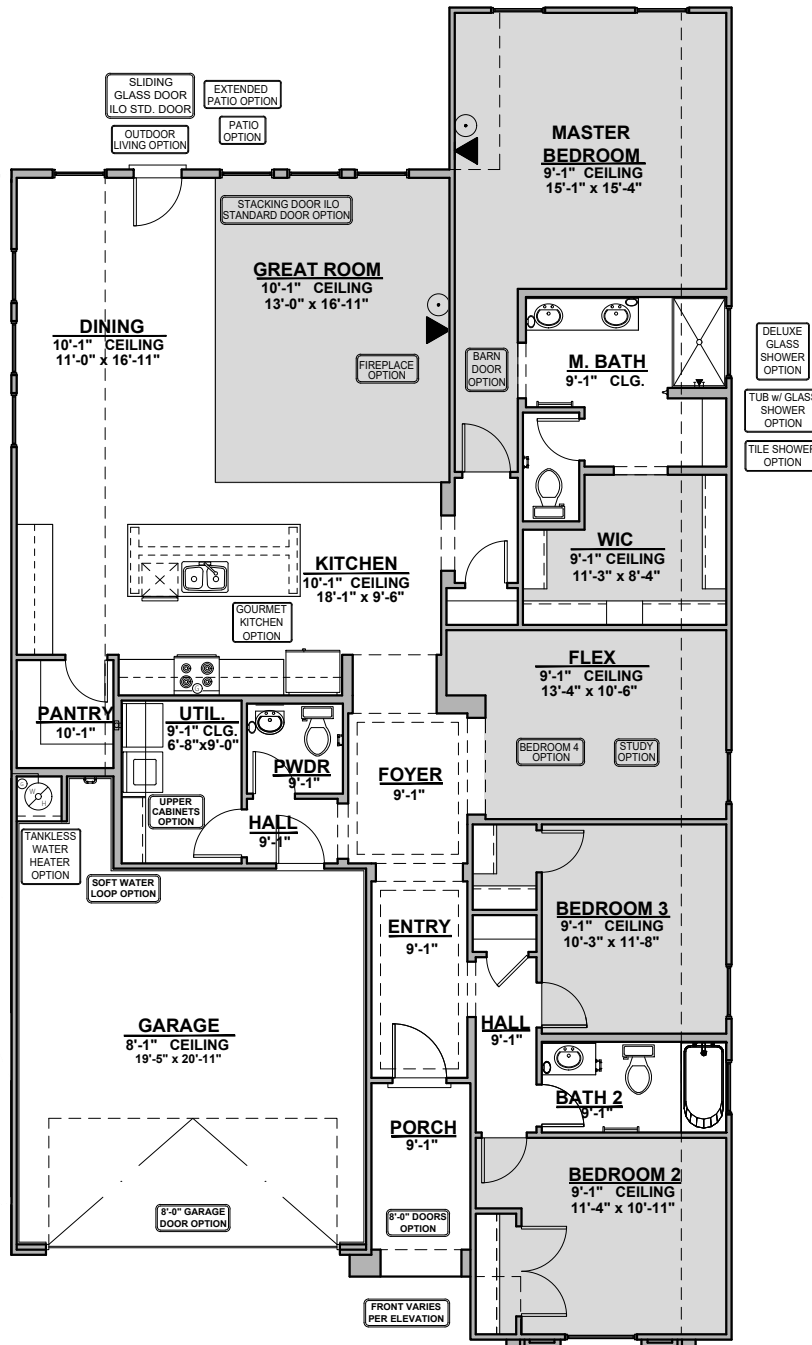

# Althea

2,118 Square Feet

Community: Alberta Heights

LOGO	DESCRIPTION
	COAXIAL CABLE
	DATA
	ISP JUNCTION

- Home is complete and accepted as built. \_\_\_\_\_
- Home construction is in process, buyer accepts all option locations. \_\_\_\_\_