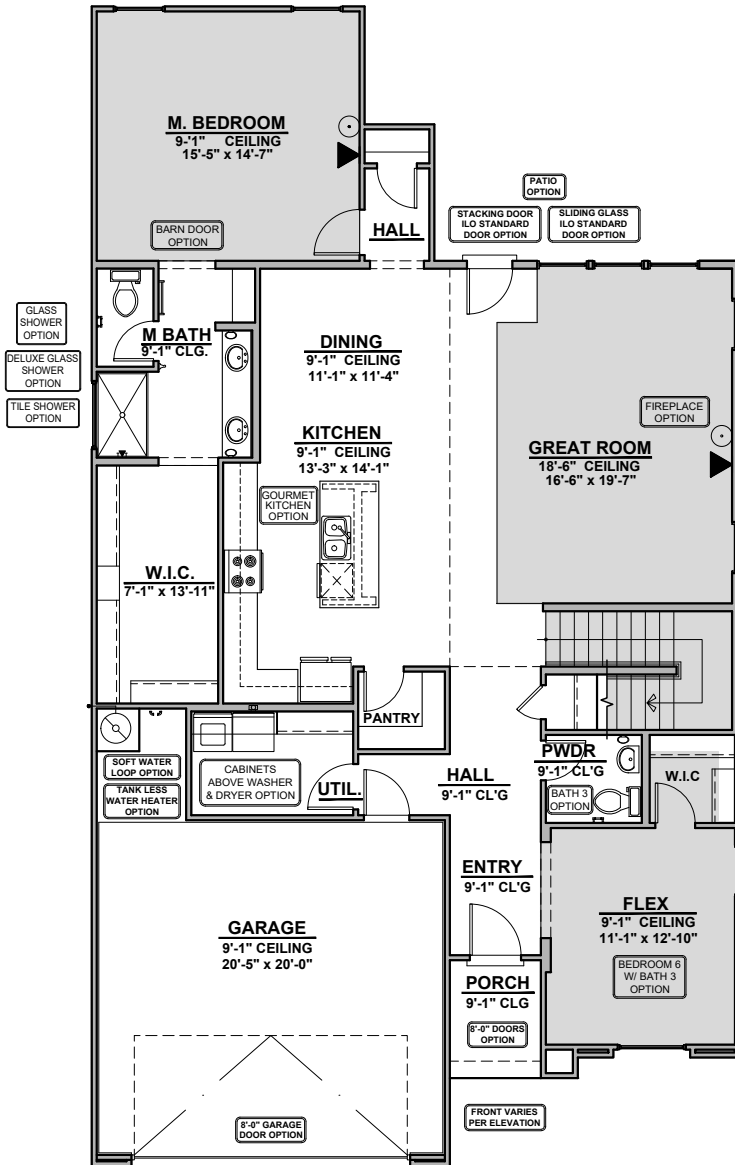

# Poinsettia

2,675 Square Feet

Community: Alberta Heights

LOW VOLTAGE LEGEND	
LOGO	DESCRIPTION
	CABLE TV
	CAT 5 DATA

First Floor Plan

Second Floor Plan

Garage Orientation: Left      Right

Home is complete and accepted as built. \_\_\_\_\_

Home construction is in process, buyer accepts all option locations. \_\_\_\_\_