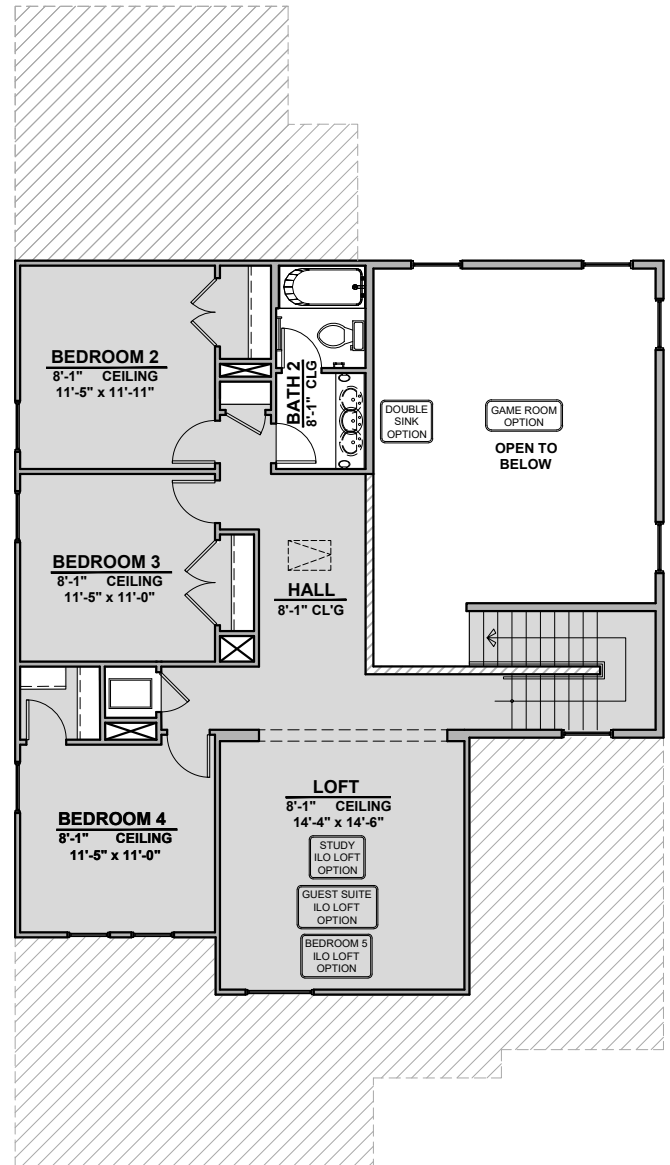

# Poinsettia

2,675 Square Feet

Community: Alberta Heights

LOW VOLTAGE LEGEND	
LOGO	DESCRIPTION
	CABLE TV
	CAT 5 DATA

First Floor Plan

Second Floor Plan

Garage Orientation: Left      Right

Home is complete and accepted as built. \_\_\_\_\_

Home construction is in process, buyer accepts all option locations. \_\_\_\_\_