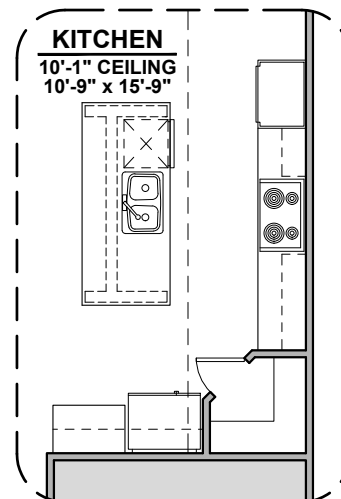

Lantana Elevations

2,045 Square Feet

Community: Alberta Heights

LOW VOLTAGE LEGEND	
LOGO	DESCRIPTION
	COAXIAL CABLE
	DATA
	ISP JUNCTION

Spanish Colonial (A)

Tuscan (B)

Farmhouse (I)

Craftsman (F)

Lantana Options

2,045 Square Feet

Community: Alberta Heights

LOW VOLTAGE LEGEND	
LOGO	DESCRIPTION
	COAXIAL CABLE
	DATA
	ISP JUNCTION

Tile Shower

Tub w/ Glass Shower

Deluxe Glass Shower

Fireplace

**Contemporary
Fireplace**

Gourmet Kitchen

Lantana Options

2,045 Square Feet

Community: Alberta Heights

LOW VOLTAGE LEGEND	
LOGO	DESCRIPTION
	COAXIAL CABLE
	DATA
	ISP JUNCTION