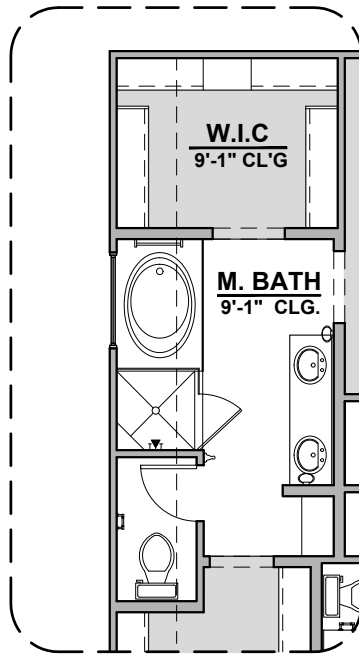

Lantana

2,045 Square Feet

Community: Alberta Heights

LOGO	DESCRIPTION
	COAXIAL CABLE
	DATA
	ISP JUNCTION

- Home is complete and accepted as built. _____
- Home construction is in process, buyer accepts all option locations. _____

Lantana Elevations

2,045 Square Feet

Community: Alberta Heights

LOW VOLTAGE LEGEND	
LOGO	DESCRIPTION
	COAXIAL CABLE
	DATA
	ISP JUNCTION

Spanish Colonial (A)

Tuscan (B)

Farmhouse (I)

Craftsman (F)

Lantana Options

2,045 Square Feet

Community: Alberta Heights

LOW VOLTAGE LEGEND	
LOGO	DESCRIPTION
	COAXIAL CABLE
	DATA
	ISP JUNCTION

Tile Shower

Tub w/ Glass Shower

Deluxe Glass Shower

Fireplace

**Contemporary
Fireplace**

Gourmet Kitchen

Lantana Options

2,045 Square Feet

Community: Alberta Heights

LOW VOLTAGE LEGEND	
LOGO	DESCRIPTION
	COAXIAL CABLE
	DATA
	ISP JUNCTION