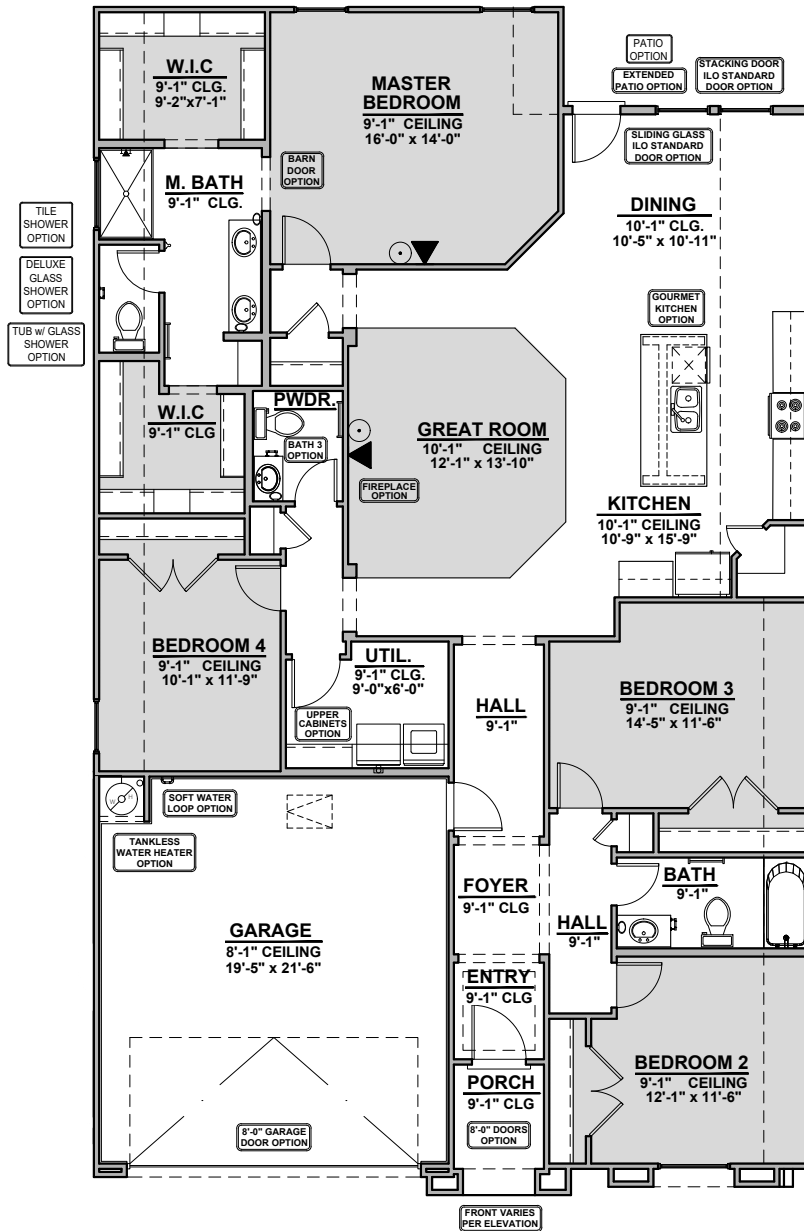

Lantana

2,045 Square Feet

Community: Alberta Heights

LOGO	DESCRIPTION
	COAXIAL CABLE
	DATA
	ISP JUNCTION

- Home is complete and accepted as built. _____
- Home construction is in process, buyer accepts all option locations. _____

Lantana Elevations

2,045 Square Feet

Community: Alberta Heights

LOW VOLTAGE LEGEND	
LOGO	DESCRIPTION
	COAXIAL CABLE
	DATA
	ISP JUNCTION

Spanish Colonial (A)

Tuscan (B)

Farmhouse (I)

Craftsman (F)

Lantana Options

2,045 Square Feet

Community: Alberta Heights

LOW VOLTAGE LEGEND	
LOGO	DESCRIPTION
	COAXIAL CABLE
	DATA
	ISP JUNCTION

Tile Shower

Tub w/ Glass Shower

Deluxe Glass Shower

Fireplace

**Contemporary
Fireplace**

Gourmet Kitchen

Lantana Options

2,045 Square Feet

Community: Alberta Heights

LOW VOLTAGE LEGEND	
LOGO	DESCRIPTION
	COAXIAL CABLE
	DATA
	ISP JUNCTION