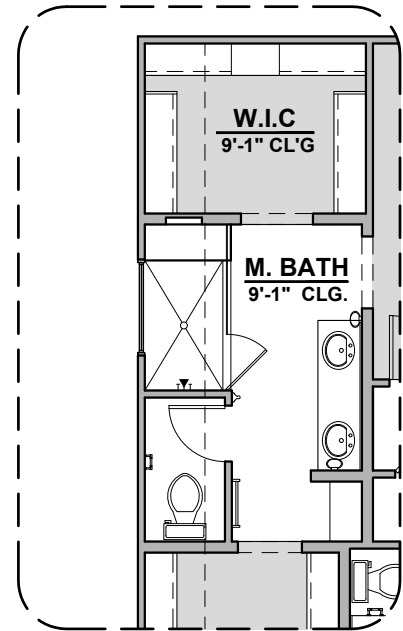

Lantana

2,045 Square Feet

Community: Alberta Heights

LOGO	DESCRIPTION
	COAXIAL CABLE
	DATA
	ISP JUNCTION

- Home is complete and accepted as built. _____
- Home construction is in process, buyer accepts all option locations. _____

Lantana Elevations

2,045 Square Feet

Community: Alberta Heights

LOW VOLTAGE LEGEND	
LOGO	DESCRIPTION
	COAXIAL CABLE
	DATA
	ISP JUNCTION

Spanish Colonial (A)

Tuscan (B)

Farmhouse (I)

Craftsman (F)

Lantana Options

2,045 Square Feet

Community: Alberta Heights

LOW VOLTAGE LEGEND	
LOGO	DESCRIPTION
	COAXIAL CABLE
	DATA
	ISP JUNCTION

Tile Shower

Tub w/ Glass Shower

Deluxe Glass Shower

Fireplace

**Contemporary
Fireplace**

Gourmet Kitchen

Lantana Options

2,045 Square Feet

Community: Alberta Heights

LOW VOLTAGE LEGEND	
LOGO	DESCRIPTION
	COAXIAL CABLE
	DATA
	ISP JUNCTION