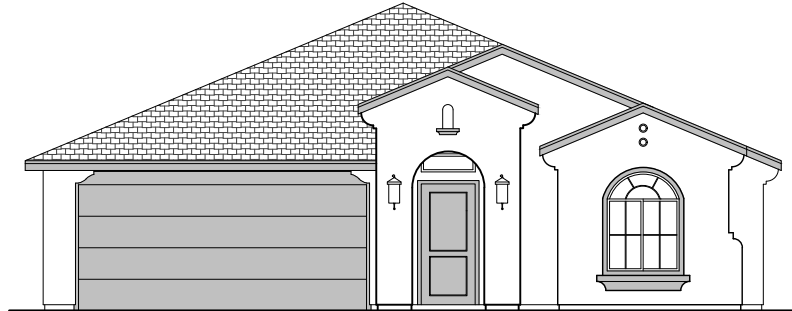

Lantana

2,045 Square Feet

Community: Alberta Heights

LOGO	DESCRIPTION
	COAXIAL CABLE
	DATA
	ISP JUNCTION

- Home is complete and accepted as built. _____
- Home construction is in process, buyer accepts all option locations. _____

Lantana Elevations

2,045 Square Feet

Community: Alberta Heights

LOW VOLTAGE LEGEND	
LOGO	DESCRIPTION
	COAXIAL CABLE
	DATA
	ISP JUNCTION

Spanish Colonial (A)

Tuscan (B)

Farmhouse (I)

Craftsman (F)

Lantana Options

2,045 Square Feet

Community: Alberta Heights

LOW VOLTAGE LEGEND	
LOGO	DESCRIPTION
	COAXIAL CABLE
	DATA
	ISP JUNCTION

Tile Shower

Tub w/ Glass Shower

Deluxe Glass Shower

Fireplace