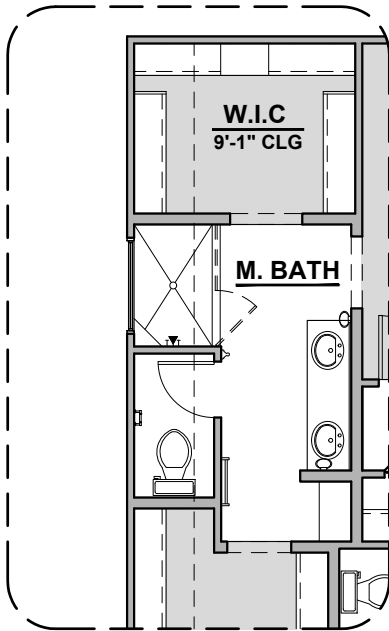

Lantana

2,045 Square Feet

Community: Alberta Heights

LOGO	DESCRIPTION
	COAXIAL CABLE
	DATA
	ISP JUNCTION

- Home is complete and accepted as built. _____
- Home construction is in process, buyer accepts all option locations. _____

Lantana Elevations

2,045 Square Feet

Community: Alberta Heights

LOW VOLTAGE LEGEND	
LOGO	DESCRIPTION
	COAXIAL CABLE
	DATA
	ISP JUNCTION

Spanish Colonial (A)

Tuscan (B)

Farmhouse (I)

Craftsman (F)

Lantana Options

2,045 Square Feet

Community: Alberta Heights

LOW VOLTAGE LEGEND	
LOGO	DESCRIPTION
	COAXIAL CABLE
	DATA
	ISP JUNCTION

Tile Shower

Tub w/ Glass Shower

Deluxe Glass Shower

Fireplace

**Contemporary
Fireplace**

Gourmet Kitchen

Lantana Options

2,045 Square Feet

Community: Alberta Heights

LOW VOLTAGE LEGEND	
LOGO	DESCRIPTION
	COAXIAL CABLE
	DATA
	ISP JUNCTION