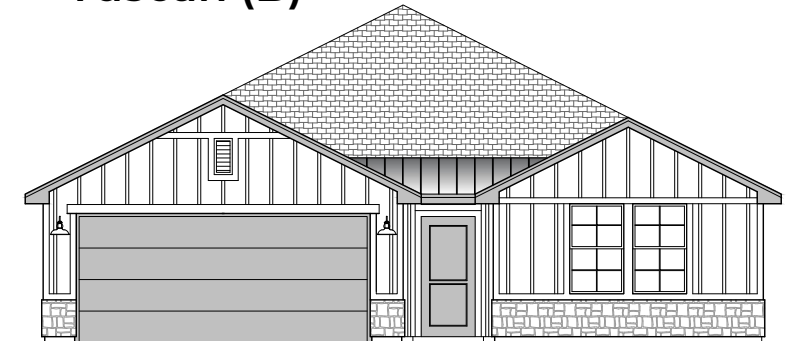

Lantana

2,045 Square Feet

Community: Alberta Heights

LOGO	DESCRIPTION
	COAXIAL CABLE
	DATA
	ISP JUNCTION

- Home is complete and accepted as built. _____
- Home construction is in process, buyer accepts all option locations. _____

Lantana Elevations

2,045 Square Feet

Community: Alberta Heights

LOW VOLTAGE LEGEND	
LOGO	DESCRIPTION
	COAXIAL CABLE
	DATA
	ISP JUNCTION

Spanish Colonial (A)

Tuscan (B)

Farmhouse (I)

Craftsman (F)

Lantana Options

2,045 Square Feet

Community: Alberta Heights

LOW VOLTAGE LEGEND	
LOGO	DESCRIPTION
	COAXIAL CABLE
	DATA
	ISP JUNCTION

Tile Shower

Tub w/ Glass Shower

Deluxe Glass Shower

Fireplace

**Contemporary
Fireplace**

Gourmet Kitchen

Lantana Options

2,045 Square Feet

Community: Alberta Heights

LOW VOLTAGE LEGEND	
LOGO	DESCRIPTION
	COAXIAL CABLE
	DATA
	ISP JUNCTION