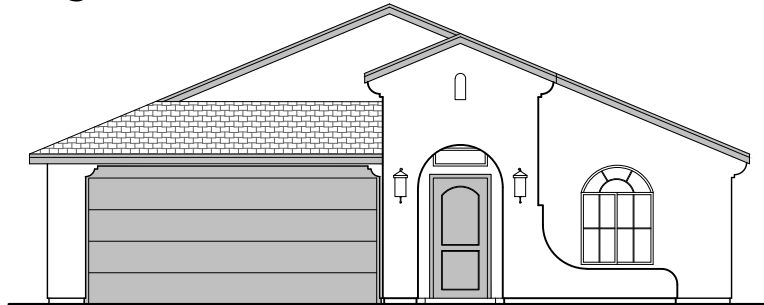

# Cassia

1,939 Square Feet

Community: Alberta Heights

LOGO	DESCRIPTION
	COAXIAL CABLE
	DATA
	ISP JUNCTION

Home is complete and accepted as built. \_\_\_\_\_

Home construction is in process, buyer accepts all option locations. \_\_\_\_\_

# Cassia Elevations

1,939 Square Feet

Community: Alberta Heights

LOW VOLTAGE LEGEND	
LOGO	DESCRIPTION
	COAXIAL CABLE
	DATA
	ISP JUNCTION

**Spanish Colonial (A)**

**Tuscan (B)**

**Farmhouse (I)**

**Craftsman (F)**

# Cassia Options

1,939 Square Feet

Community: Alberta Heights

LOW VOLTAGE LEGEND	
LOGO	DESCRIPTION
	COAXIAL CABLE
	DATA
	ISP JUNCTION

**Tile Shower**

**Deluxe Glass Shower**

**Tub w/ Glass Shower**

**Fireplace**