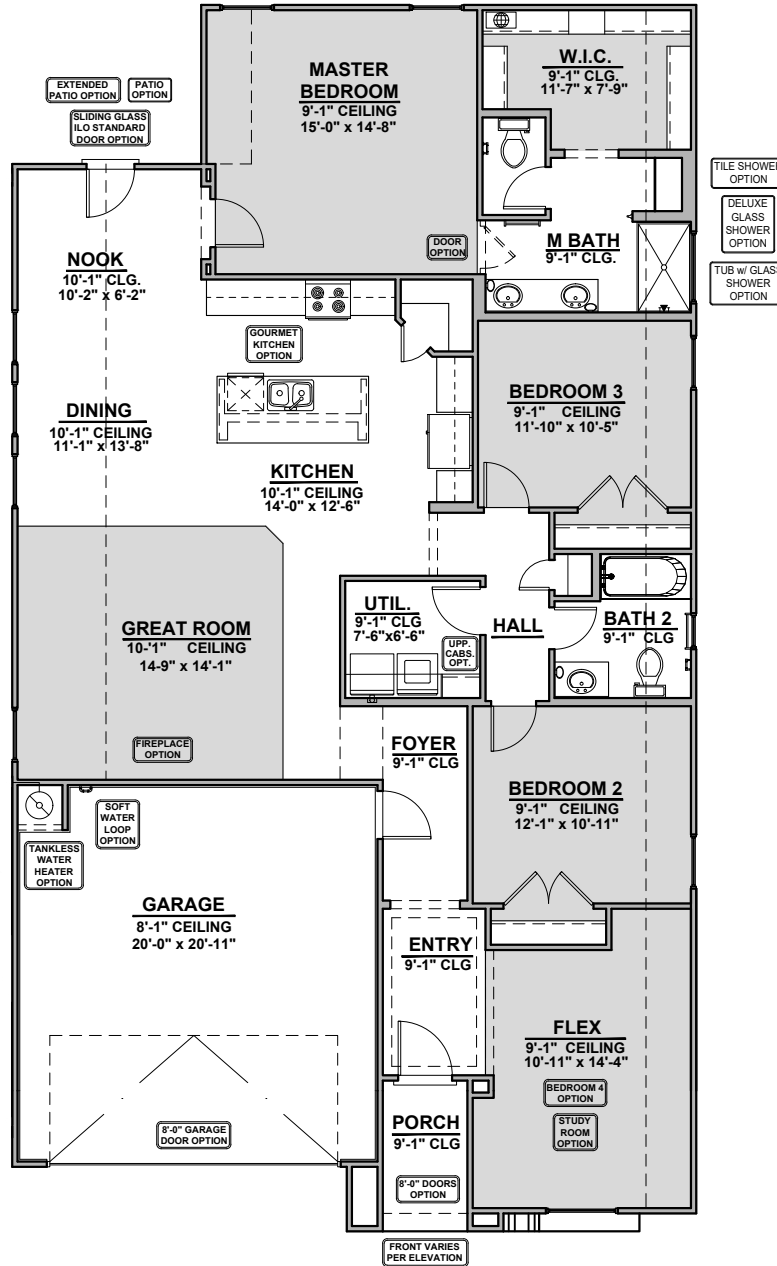

# Cassia

1,939 Square Feet

Community: Alberta Heights

LOGO	DESCRIPTION
	COAXIAL CABLE
	DATA
	ISP JUNCTION

Home is complete and accepted as built. \_\_\_\_\_

Home construction is in process, buyer accepts all option locations. \_\_\_\_\_

# Cassia Elevations

1,939 Square Feet

Community: Alberta Heights

LOW VOLTAGE LEGEND	
LOGO	DESCRIPTION
	COAXIAL CABLE
	DATA
	ISP JUNCTION

**Spanish Colonial (A)**

**Tuscan (B)**

**Farmhouse (I)**

**Craftsman (F)**

# Cassia Options

1,939 Square Feet

Community: Alberta Heights

LOW VOLTAGE LEGEND	
LOGO	DESCRIPTION
	COAXIAL CABLE
	DATA
	ISP JUNCTION

**Tile Shower**

**Deluxe Glass Shower**

**Tub w/ Glass Shower**

**Fireplace**

**Bedroom 4**