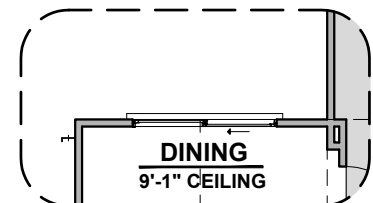

**Sliding Glass Door
ILO STD. Door**