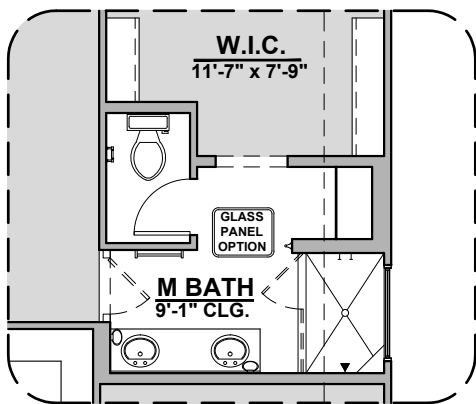

# Cassia

1,939 Square Feet

Community: Alberta Heights

LOGO	DESCRIPTION
	COAXIAL CABLE
	DATA
	ISP JUNCTION

Home is complete and accepted as built. \_\_\_\_\_

Home construction is in process, buyer accepts all option locations. \_\_\_\_\_

# Cassia Elevations

1,939 Square Feet

Community: Alberta Heights

LOW VOLTAGE LEGEND	
LOGO	DESCRIPTION
	COAXIAL CABLE
	DATA
	ISP JUNCTION

**Spanish Colonial (A)**

**Tuscan (B)**

**Farmhouse (I)**

**Craftsman (F)**

# Cassia Options

1,939 Square Feet

Community: Alberta Heights

LOW VOLTAGE LEGEND	
LOGO	DESCRIPTION
	COAXIAL CABLE
	DATA
	ISP JUNCTION

**Tile Shower**

**Deluxe Glass Shower**

**Tub w/ Glass Shower**

**Fireplace**

## Cassia Options

1,939 Square Feet

Community: Alberta Heights

LOW VOLTAGE LEGEND	
LOGO	DESCRIPTION
	COAXIAL CABLE
	DATA
	ISP JUNCTION

**Extended Patio**

**Patio**

**Gourmet Kitchen**

**Study**