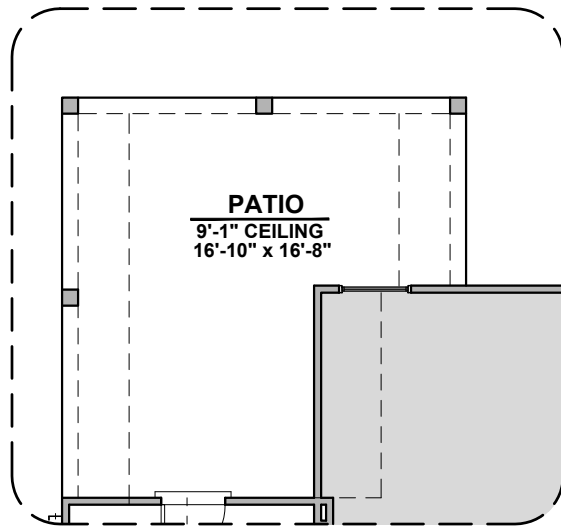

# Cassia Elevations

1,939 Square Feet

Community: Alberta Heights

LOW VOLTAGE LEGEND	
LOGO	DESCRIPTION
	COAXIAL CABLE
	DATA
	ISP JUNCTION

**Spanish Colonial (A)**

**Tuscan (B)**

**Farmhouse (I)**

**Craftsman (F)**

# Cassia Options

1,939 Square Feet

Community: Alberta Heights

LOW VOLTAGE LEGEND	
LOGO	DESCRIPTION
	COAXIAL CABLE
	DATA
	ISP JUNCTION

**Tile Shower**

**Deluxe Glass Shower**

**Tub w/ Glass Shower**

**Fireplace**

## Cassia Options

1,939 Square Feet

Community: Alberta Heights

LOW VOLTAGE LEGEND	
LOGO	DESCRIPTION
	COAXIAL CABLE
	DATA
	ISP JUNCTION

**Extended Patio**

**Patio**

**Gourmet Kitchen**

**Study**