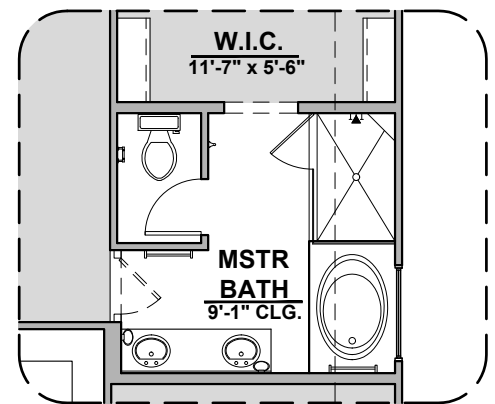

# Cassia

1,939 Square Feet

Community: Alberta Heights

LOGO	DESCRIPTION
	COAXIAL CABLE
	DATA
	ISP JUNCTION

Home is complete and accepted as built. \_\_\_\_\_

Home construction is in process, buyer accepts all option locations. \_\_\_\_\_

# Cassia Elevations

1,939 Square Feet

Community: Alberta Heights

LOW VOLTAGE LEGEND	
LOGO	DESCRIPTION
	COAXIAL CABLE
	DATA
	ISP JUNCTION

**Spanish Colonial (A)**

**Tuscan (B)**

**Farmhouse (I)**

**Craftsman (F)**

# Cassia Options

1,939 Square Feet

Community: Alberta Heights

LOW VOLTAGE LEGEND	
LOGO	DESCRIPTION
	COAXIAL CABLE
	DATA
	ISP JUNCTION

**Tile Shower**

**Deluxe Glass Shower**

**Tub w/ Glass Shower**

**Fireplace**

## Cassia Options

1,939 Square Feet

Community: Alberta Heights

LOW VOLTAGE LEGEND	
LOGO	DESCRIPTION
	COAXIAL CABLE
	DATA
	ISP JUNCTION

**Extended Patio**

**Patio**

**Gourmet Kitchen**

**Study**