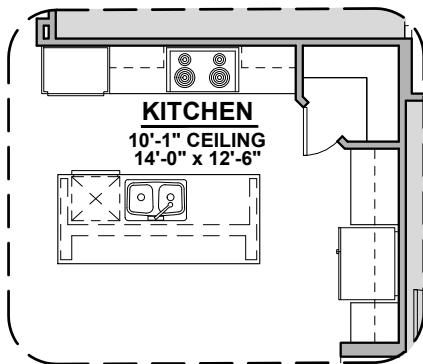

## Cassia Options

1,939 Square Feet

Community: Alberta Heights

LOW VOLTAGE LEGEND	
LOGO	DESCRIPTION
	COAXIAL CABLE
	DATA
	ISP JUNCTION

**Extended Patio**

**Patio**

**Gourmet Kitchen**

**Study**