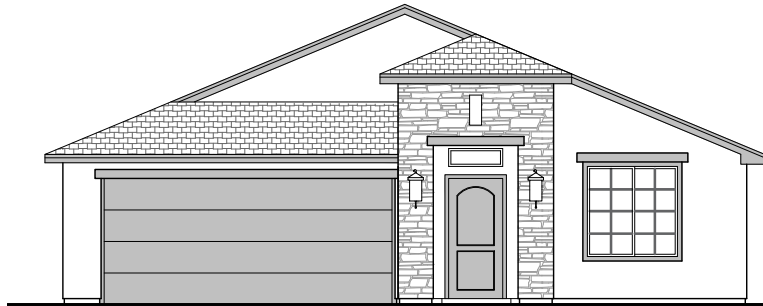

# Cassia

1,939 Square Feet

Community: Alberta Heights

LOGO	DESCRIPTION
	COAXIAL CABLE
	DATA
	ISP JUNCTION

Home is complete and accepted as built. \_\_\_\_\_

Home construction is in process, buyer accepts all option locations. \_\_\_\_\_

# Cassia Elevations

1,939 Square Feet

Community: Alberta Heights

LOW VOLTAGE LEGEND	
LOGO	DESCRIPTION
	COAXIAL CABLE
	DATA
	ISP JUNCTION

**Spanish Colonial (A)**

**Tuscan (B)**

**Farmhouse (I)**

**Craftsman (F)**

# Cassia Options

1,939 Square Feet

Community: Alberta Heights

LOW VOLTAGE LEGEND	
LOGO	DESCRIPTION
	COAXIAL CABLE
	DATA
	ISP JUNCTION

**Tile Shower**

**Deluxe Glass Shower**

**Tub w/ Glass Shower**

**Fireplace**