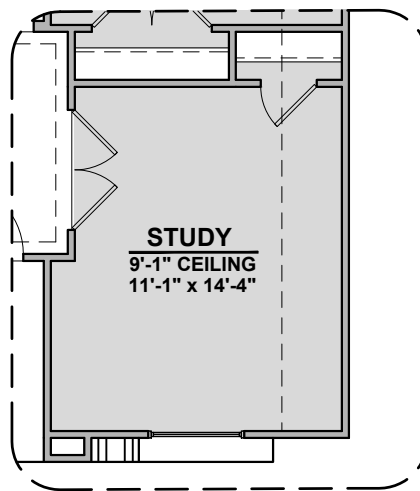

# Cassia Options

1,939 Square Feet

Community: Alberta Heights

LOW VOLTAGE LEGEND	
LOGO	DESCRIPTION
	COAXIAL CABLE
	DATA
	ISP JUNCTION

**Tile Shower**

**Deluxe Glass Shower**

**Tub w/ Glass Shower**

**Fireplace**

## Cassia Options

1,939 Square Feet

Community: Alberta Heights

LOW VOLTAGE LEGEND	
LOGO	DESCRIPTION
	COAXIAL CABLE
	DATA
	ISP JUNCTION

**Extended Patio**

**Patio**

**Gourmet Kitchen**

**Study**

**Bedroom 4**