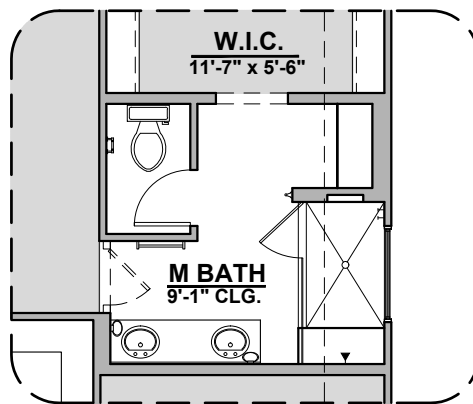

# Cassia

1,939 Square Feet

Community: Alberta Heights

LOGO	DESCRIPTION
	COAXIAL CABLE
	DATA
	ISP JUNCTION

Home is complete and accepted as built. \_\_\_\_\_

Home construction is in process, buyer accepts all option locations. \_\_\_\_\_

# Cassia Elevations

1,939 Square Feet

Community: Alberta Heights

LOW VOLTAGE LEGEND	
LOGO	DESCRIPTION
	COAXIAL CABLE
	DATA
	ISP JUNCTION

**Spanish Colonial (A)**

**Tuscan (B)**

**Farmhouse (I)**

**Craftsman (F)**

# Cassia Options

1,939 Square Feet

Community: Alberta Heights

LOW VOLTAGE LEGEND	
LOGO	DESCRIPTION
	COAXIAL CABLE
	DATA
	ISP JUNCTION

**Tile Shower**

**Deluxe Glass Shower**

**Tub w/ Glass Shower**

**Fireplace**

## Cassia Options

1,939 Square Feet

Community: Alberta Heights

LOW VOLTAGE LEGEND	
LOGO	DESCRIPTION
	COAXIAL CABLE
	DATA
	ISP JUNCTION

**Extended Patio**

**Patio**

**Gourmet Kitchen**

**Study**