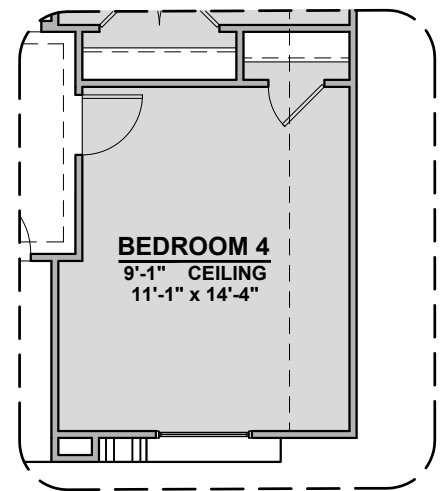

# Cassia Options

1,939 Square Feet

Community: Alberta Heights

LOW VOLTAGE LEGEND	
LOGO	DESCRIPTION
	COAXIAL CABLE
	DATA
	ISP JUNCTION

**Tile Shower**

**Deluxe Glass Shower**

**Tub w/ Glass Shower**

**Fireplace**

## Cassia Options

1,939 Square Feet

Community: Alberta Heights

LOW VOLTAGE LEGEND	
LOGO	DESCRIPTION
	COAXIAL CABLE
	DATA
	ISP JUNCTION

**Extended Patio**

**Patio**

**Gourmet Kitchen**

**Study**

**Bedroom 4**