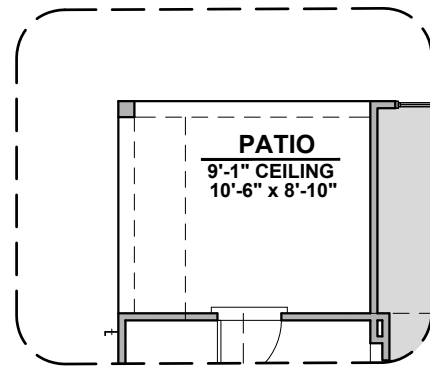

# Cassia Options

1,939 Square Feet

Community: Alberta Heights

LOW VOLTAGE LEGEND	
LOGO	DESCRIPTION
	COAXIAL CABLE
	DATA
	ISP JUNCTION

**Tile Shower**

**Deluxe Glass Shower**

**Tub w/ Glass Shower**

**Fireplace**

## Cassia Options

1,939 Square Feet

Community: Alberta Heights

LOW VOLTAGE LEGEND	
LOGO	DESCRIPTION
	COAXIAL CABLE
	DATA
	ISP JUNCTION

**Extended Patio**

**Patio**

**Gourmet Kitchen**

**Study**