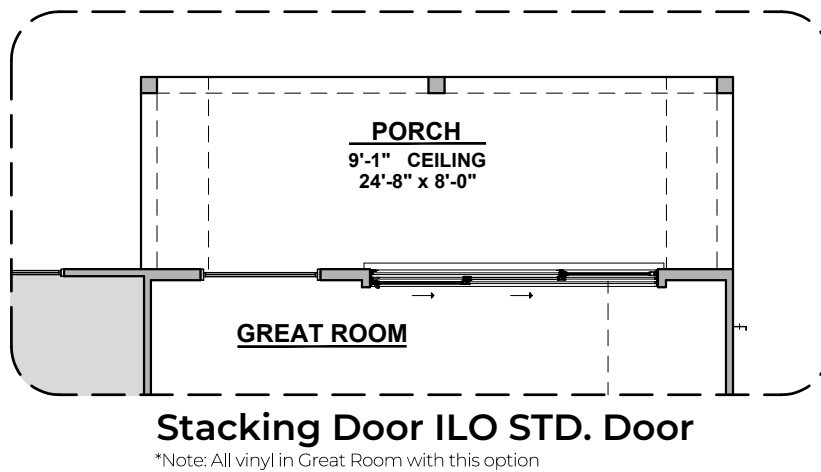

Jasmine Options

1,781 Square Feet

Community: Alberta Heights

LOW VOLTAGE LEGEND	
LOGO	DESCRIPTION
	COAXIAL CABLE
	DATA
	ISP JUNCTION

Tile Shower

Deluxe Glass Shower

Tub w/ Glass Shower

Fireplace

**Contemporary
Fireplace**

Gourmet Kitchen

Jasmine Options

1,781 Square Feet

Community: Alberta Heights

LOW VOLTAGE LEGEND	
LOGO	DESCRIPTION
	COAXIAL CABLE
	DATA
	ISP JUNCTION

Jasmine Options

1.781 Square Feet