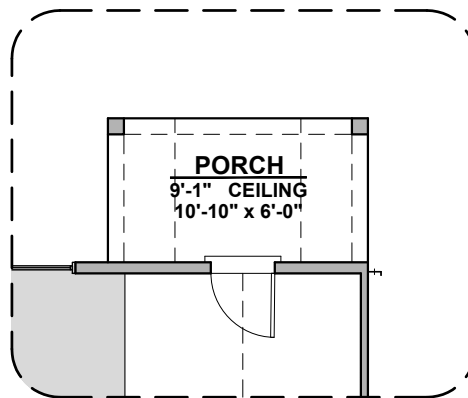

**Contemporary
Fireplace**

Gourmet Kitchen

Jasmine Options

1,781 Square Feet

Community: Alberta Heights

LOW VOLTAGE LEGEND	
LOGO	DESCRIPTION
	COAXIAL CABLE
	DATA
	ISP JUNCTION

Jasmine Options

1.781 Square Feet

Community: Alberta Heights

LOW VOLTAGE LEGEND	
LOGO	DESCRIPTION
	COAXIAL CABLE
	DATA
	ISP JUNCTION

Tankless W/H

Barn Door

Powder Room

**Sliding Glass Door
ILO STD. Door**

Patio