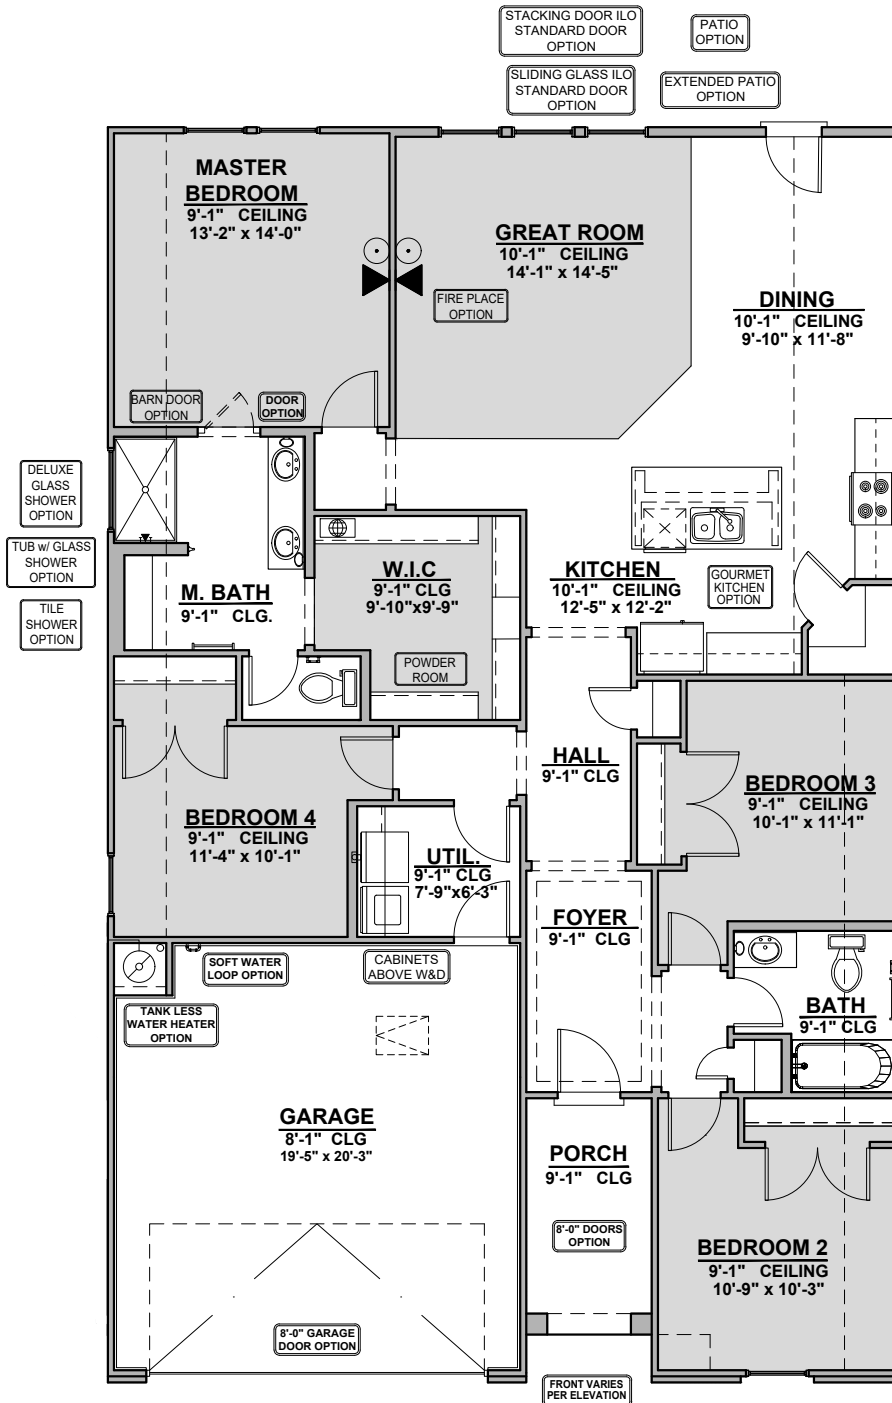

Jasmine

1,781 Square Feet

Community: Alberta Heights

LOW VOLTAGE LEGEND	
LOGO	DESCRIPTION
	COAXIAL CABLE
	DATA
	ISP JUNCTION

- Home is complete and accepted as built. _____
- Home construction is in process, buyer accepts all option locations. _____

Jasmine Elevations

1,781 Square Feet

Community: Alberta Heights

LOW VOLTAGE LEGEND	
LOGO	DESCRIPTION
	COAXIAL CABLE
	DATA
	ISP JUNCTION

Spanish Colonial (A)

Tuscan (B)

Farmhouse (I)

Craftsman (F)

Jasmine Options

1,781 Square Feet

Community: Alberta Heights

LOW VOLTAGE LEGEND	
LOGO	DESCRIPTION
	COAXIAL CABLE
	DATA
	ISP JUNCTION

Tile Shower

Deluxe Glass Shower

Tub w/ Glass Shower

Fireplace

**Contemporary
Fireplace**

Gourmet Kitchen

Jasmine Options

1,781 Square Feet

Community: Alberta Heights

LOW VOLTAGE LEGEND	
LOGO	DESCRIPTION
	COAXIAL CABLE
	DATA
	ISP JUNCTION

Jasmine Options

1.781 Square Feet