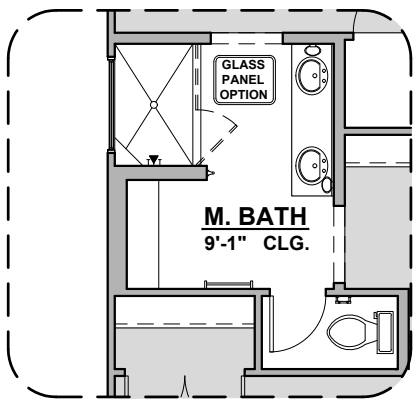

Jasmine

1,781 Square Feet

Community: Alberta Heights

LOW VOLTAGE LEGEND	
LOGO	DESCRIPTION
	COAXIAL CABLE
	DATA
	ISP JUNCTION

- Home is complete and accepted as built. _____
- Home construction is in process, buyer accepts all option locations. _____

Jasmine Elevations

1,781 Square Feet

Community: Alberta Heights

LOW VOLTAGE LEGEND	
LOGO	DESCRIPTION
	COAXIAL CABLE
	DATA
	ISP JUNCTION

Spanish Colonial (A)

Tuscan (B)

Farmhouse (I)

Craftsman (F)

Jasmine Options

1,781 Square Feet

Community: Alberta Heights

LOW VOLTAGE LEGEND	
LOGO	DESCRIPTION
	COAXIAL CABLE
	DATA
	ISP JUNCTION

Tile Shower

Deluxe Glass Shower

Tub w/ Glass Shower

Fireplace

**Contemporary
Fireplace**

Gourmet Kitchen

Jasmine Options

1,781 Square Feet

Community: Alberta Heights

LOW VOLTAGE LEGEND	
LOGO	DESCRIPTION
	COAXIAL CABLE
	DATA
	ISP JUNCTION

Jasmine Options

1.781 Square Feet