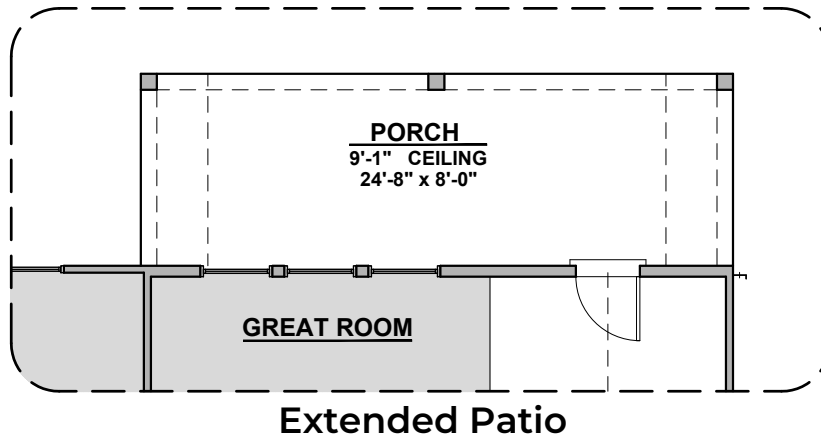

Jasmine Options

1,781 Square Feet

Community: Alberta Heights

LOW VOLTAGE LEGEND	
LOGO	DESCRIPTION
	COAXIAL CABLE
	DATA
	ISP JUNCTION

Tile Shower

Deluxe Glass Shower

Tub w/ Glass Shower

Fireplace

**Contemporary
Fireplace**

Gourmet Kitchen

Jasmine Options

1,781 Square Feet

Community: Alberta Heights

LOW VOLTAGE LEGEND	
LOGO	DESCRIPTION
	COAXIAL CABLE
	DATA
	ISP JUNCTION

Jasmine Options

1.781 Square Feet