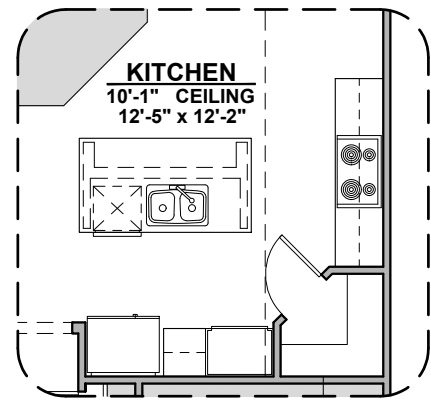

Jasmine Elevations

1,781 Square Feet

Community: Alberta Heights

LOW VOLTAGE LEGEND	
LOGO	DESCRIPTION
	COAXIAL CABLE
	DATA
	ISP JUNCTION

Spanish Colonial (A)

Tuscan (B)

Farmhouse (I)

Craftsman (F)

Jasmine Options

1,781 Square Feet

Community: Alberta Heights

LOW VOLTAGE LEGEND	
LOGO	DESCRIPTION
	COAXIAL CABLE
	DATA
	ISP JUNCTION

Tile Shower

Deluxe Glass Shower

Tub w/ Glass Shower

Fireplace

**Contemporary
Fireplace**

Gourmet Kitchen

Jasmine Options

1,781 Square Feet

Community: Alberta Heights

LOW VOLTAGE LEGEND	
LOGO	DESCRIPTION
	COAXIAL CABLE
	DATA
	ISP JUNCTION

Jasmine Options

1.781 Square Feet