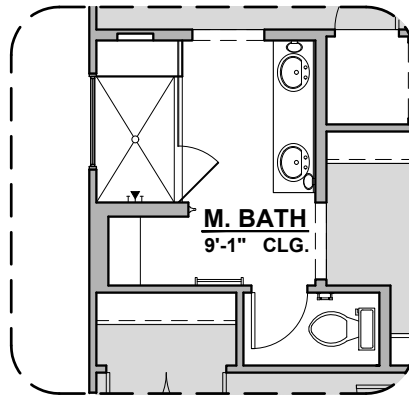

Jasmine Elevations

1,781 Square Feet

Community: Alberta Heights

LOW VOLTAGE LEGEND	
LOGO	DESCRIPTION
	COAXIAL CABLE
	DATA
	ISP JUNCTION

Spanish Colonial (A)

Tuscan (B)

Farmhouse (I)

Craftsman (F)

Jasmine Options

1,781 Square Feet

Community: Alberta Heights

LOW VOLTAGE LEGEND	
LOGO	DESCRIPTION
	COAXIAL CABLE
	DATA
	ISP JUNCTION

Tile Shower

Deluxe Glass Shower

Tub w/ Glass Shower

Fireplace

**Contemporary
Fireplace**

Gourmet Kitchen

Jasmine Options

1,781 Square Feet

Community: Alberta Heights

LOW VOLTAGE LEGEND	
LOGO	DESCRIPTION
	COAXIAL CABLE
	DATA
	ISP JUNCTION

Jasmine Options

1.781 Square Feet