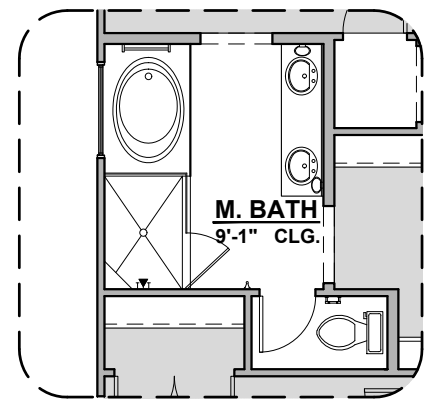

Jasmine Elevations

1,781 Square Feet

Community: Alberta Heights

LOW VOLTAGE LEGEND	
LOGO	DESCRIPTION
	COAXIAL CABLE
	DATA
	ISP JUNCTION

Spanish Colonial (A)

Tuscan (B)

Farmhouse (I)

Craftsman (F)

Jasmine Options

1,781 Square Feet

Community: Alberta Heights

LOW VOLTAGE LEGEND	
LOGO	DESCRIPTION
	COAXIAL CABLE
	DATA
	ISP JUNCTION

Tile Shower

Deluxe Glass Shower

Tub w/ Glass Shower

Fireplace

**Contemporary
Fireplace**

Gourmet Kitchen

Jasmine Options

1,781 Square Feet

Community: Alberta Heights

LOW VOLTAGE LEGEND	
LOGO	DESCRIPTION
	COAXIAL CABLE
	DATA
	ISP JUNCTION

Jasmine Options

1.781 Square Feet