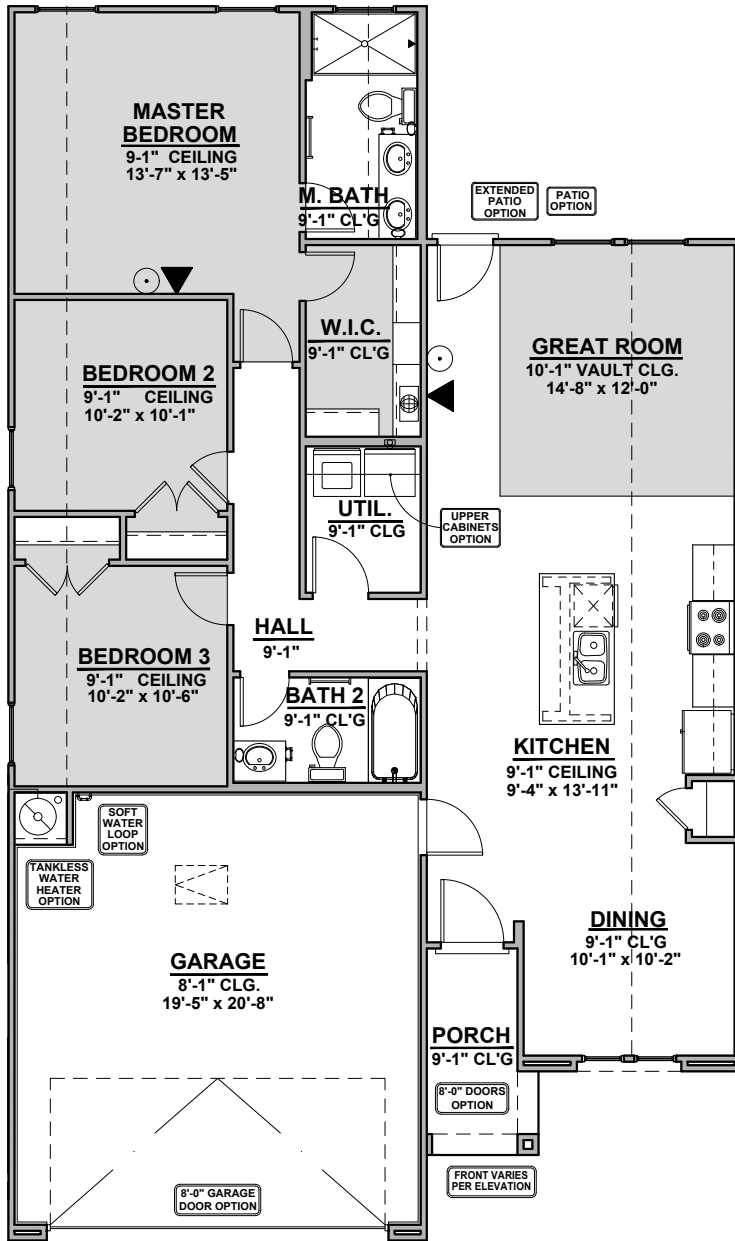

Allamanda

1,320 Square Feet

Community: Alberta Heights

LOW VOLTAGE LEGEND	
LOGO	DESCRIPTION
	COAXIAL CABLE
	DATA
	ISP JUNCTION

Extended Patio

Patio

Home is complete and accepted as built. _____

Home construction is in process, buyer accepts all option locations. _____