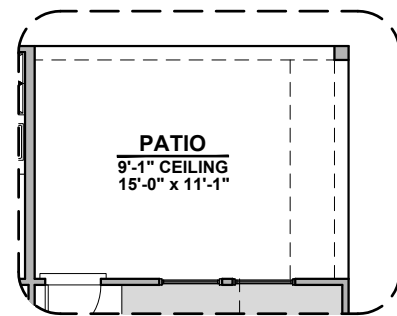

Allamanda

1,320 Square Feet

Community: Alberta Heights

LOW VOLTAGE LEGEND	
LOGO	DESCRIPTION
	COAXIAL CABLE
	DATA
	ISP JUNCTION

Extended Patio

Patio

Home is complete and accepted as built. _____

Home construction is in process, buyer accepts all option locations. _____