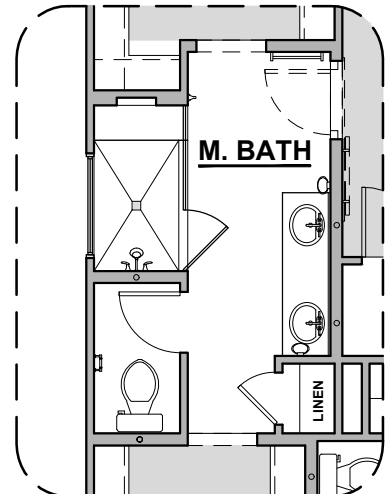

Arlington II

2,045 Square Feet
Community: Hunter's Ranch

LOW VOLTAGE LEGEND	
LOGO	DESCRIPTION
	CABLE TV
	CAT 5 DATA

2,045 Square Feet

Garage Orientation: Left Right

- Home is complete and accepted as built. _____
- Home construction is in process, buyer accepts all option locations. _____

Modern Prairie

Modern Farmhouse

Arlington II Options

2,045 Square Feet

Community: Hunter's Ranch

LOW VOLTAGE LEGEND	
LOGO	DESCRIPTION
	CABLE TV
	CAT 5 DATA

Gourmet Kitchen Option

Tub w/Glass Shower Option

Deluxe Glass Shower Option

Ceiling Beam Treatment Option

Fireplace Option

Traditional Fireplace Option

Contemporary Fireplace Option

50 Gal. Water Heater Option

Barn Door Option

Bath 3 Option

Arlington II Options

2,045 Square Feet

Community: Hunter's Ranch

LOW VOLTAGE LEGEND	
LOGO	DESCRIPTION
	CABLE TV
	CAT 5 DATA

Extended Patio Option

Outdoor Living Option

Sliding Glass Door Option

Outdoor Fireplace
(with Outdoor Living Option)