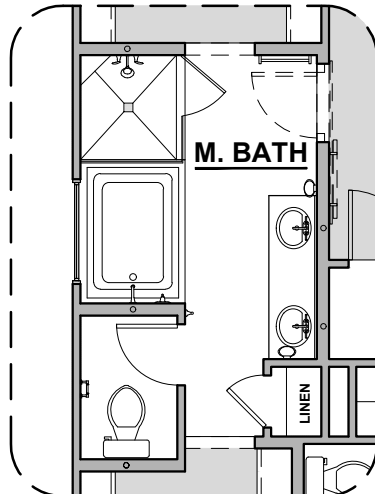

Arlington II

2,045 Square Feet
Community: Hunter's Ranch

LOW VOLTAGE LEGEND	
LOGO	DESCRIPTION
	CABLE TV
	CAT 5 DATA

2,045 Square Feet

Garage Orientation: Left Right

- Home is complete and accepted as built. _____
- Home construction is in process, buyer accepts all option locations. _____

Modern Prairie

Modern Farmhouse

Arlington II Options

2,045 Square Feet

Community: Hunter's Ranch

LOW VOLTAGE LEGEND	
LOGO	DESCRIPTION
	CABLE TV
	CAT 5 DATA

Gourmet Kitchen Option

Tub w/Glass Shower Option

Deluxe Glass Shower Option

Ceiling Beam Treatment Option

Fireplace Option

Traditional Fireplace Option

Contemporary Fireplace Option

50 Gal. Water Heater Option

Barn Door Option

Bath 3 Option