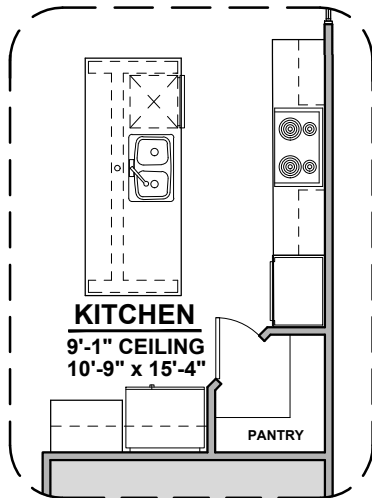

Arlington II

2,045 Square Feet
Community: Hunter's Ranch

LOW VOLTAGE LEGEND	
LOGO	DESCRIPTION
	CABLE TV
	CAT 5 DATA

2,045 Square Feet

Garage Orientation: Left Right

- Home is complete and accepted as built. _____
- Home construction is in process, buyer accepts all option locations. _____

Modern Prairie

Modern Farmhouse

Arlington II Options

2,045 Square Feet

Community: Hunter's Ranch

LOW VOLTAGE LEGEND	
LOGO	DESCRIPTION
	CABLE TV
	CAT 5 DATA

Gourmet Kitchen Option

Tub w/Glass Shower Option

Arlington II Options

2,045 Square Feet

Community: Hunter's Ranch

LOW VOLTAGE LEGEND	
LOGO	DESCRIPTION
	CABLE TV
	CAT 5 DATA

Extended Patio Option

Outdoor Living Option

Sliding Glass Door Option

Outdoor Fireplace
(with Outdoor Living Option)