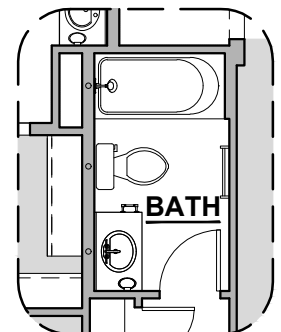

Modern Prairie

Modern Farmhouse

Arlington II Options

2,045 Square Feet

Community: Hunter's Ranch

LOW VOLTAGE LEGEND	
LOGO	DESCRIPTION
	CABLE TV
	CAT 5 DATA

Gourmet Kitchen Option

Tub w/Glass Shower Option

Deluxe Glass Shower Option

Ceiling Beam Treatment Option

Fireplace Option

Traditional Fireplace Option

Contemporary Fireplace Option

50 Gal. Water Heater Option

Barn Door Option

Bath 3 Option

Arlington II Options

2,045 Square Feet

Community: Hunter's Ranch

LOW VOLTAGE LEGEND	
LOGO	DESCRIPTION
	CABLE TV
	CAT 5 DATA

Extended Patio Option

Outdoor Living Option

Sliding Glass Door Option

Outdoor Fireplace
(with Outdoor Living Option)