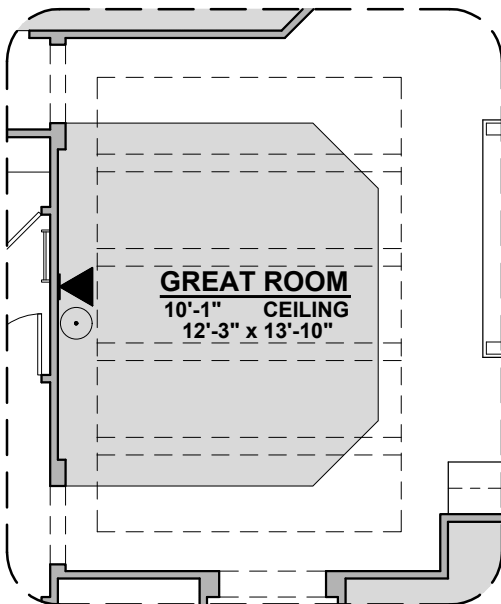

Ceiling Beam Treatment Option