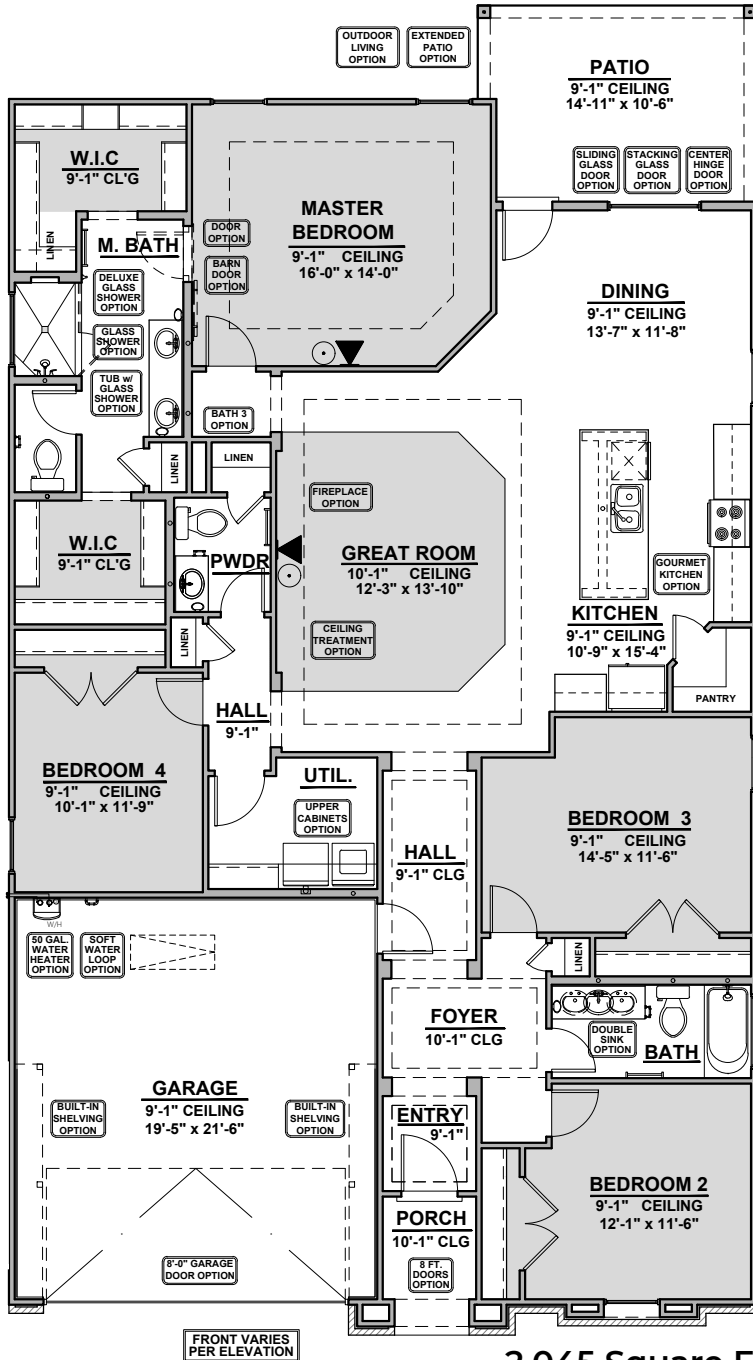

Arlington II

2,045 Square Feet
Community: Hunter's Ranch

LOW VOLTAGE LEGEND	
LOGO	DESCRIPTION
	CABLE TV
	CAT 5 DATA

2,045 Square Feet

Garage Orientation: Left Right

- Home is complete and accepted as built. _____
- Home construction is in process, buyer accepts all option locations. _____

Modern Prairie

Modern Farmhouse

Arlington II Options

2,045 Square Feet

Community: Hunter's Ranch

LOW VOLTAGE LEGEND	
LOGO	DESCRIPTION
	CABLE TV
	CAT 5 DATA

Gourmet Kitchen Option

Tub w/Glass Shower Option

Deluxe Glass Shower Option

Ceiling Beam Treatment Option

Fireplace Option

Traditional Fireplace Option

Contemporary Fireplace Option

50 Gal. Water Heater Option

Barn Door Option

Bath 3 Option

Arlington II Options

2,045 Square Feet

Community: Hunter's Ranch

LOW VOLTAGE LEGEND	
LOGO	DESCRIPTION
	CABLE TV
	CAT 5 DATA

Extended Patio Option

Outdoor Living Option

Sliding Glass Door Option

Outdoor Fireplace
(with Outdoor Living Option)