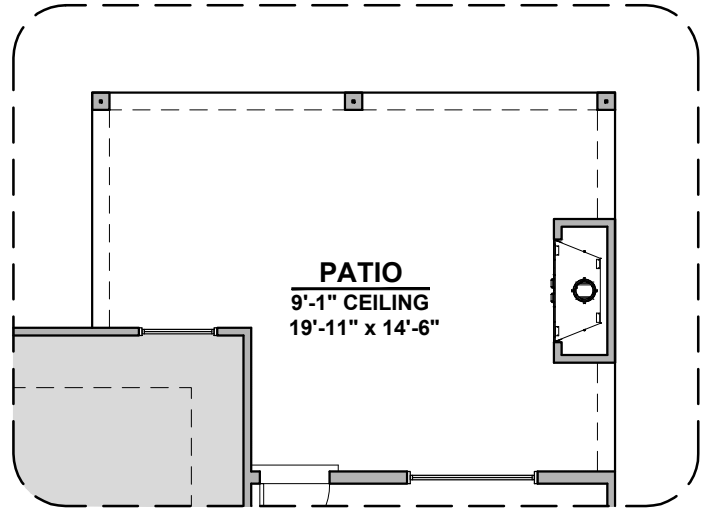

Arlington II Options

2,045 Square Feet

Community: Hunter's Ranch

LOW VOLTAGE LEGEND	
LOGO	DESCRIPTION
	CABLE TV
	CAT 5 DATA

Extended Patio Option

Outdoor Living Option

Sliding Glass Door Option

Outdoor Fireplace
(with Outdoor Living Option)

Center Hinge Door Option

Stacking Glass Door Option