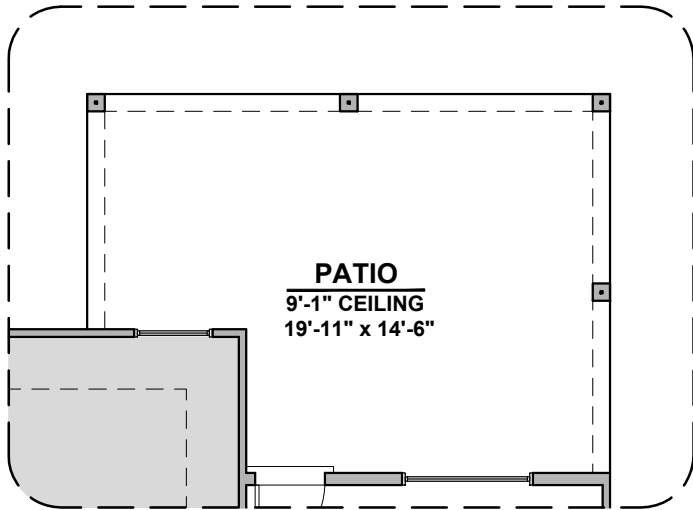

Arlington II

2,045 Square Feet
Community: Hunter's Ranch

LOW VOLTAGE LEGEND	
LOGO	DESCRIPTION
	CABLE TV
	CAT 5 DATA

2,045 Square Feet

Garage Orientation: Left Right

- Home is complete and accepted as built. _____
- Home construction is in process, buyer accepts all option locations. _____

Modern Prairie

Modern Farmhouse

Arlington II Options

2,045 Square Feet

Community: Hunter's Ranch

LOW VOLTAGE LEGEND	
LOGO	DESCRIPTION
	CABLE TV
	CAT 5 DATA

Gourmet Kitchen Option

Tub w/Glass Shower Option

Arlington II Options

2,045 Square Feet

Community: Hunter's Ranch

LOW VOLTAGE LEGEND	
LOGO	DESCRIPTION
	CABLE TV
	CAT 5 DATA

Extended Patio Option

Outdoor Living Option

Sliding Glass Door Option

Outdoor Fireplace
(with Outdoor Living Option)