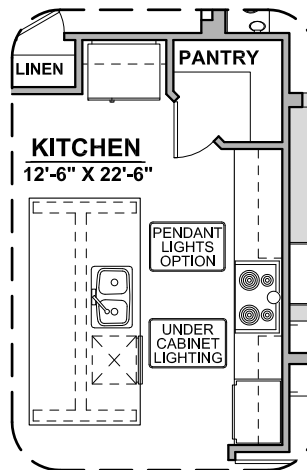

Guest Suite Option

Fireplace Option

Contemporary Option

Traditional Option

Study ILO Flex

Gourmet Kitchen Option

**Bedroom 5/
Bath 3 Option**

**Tub w/Tile
Shower Option**