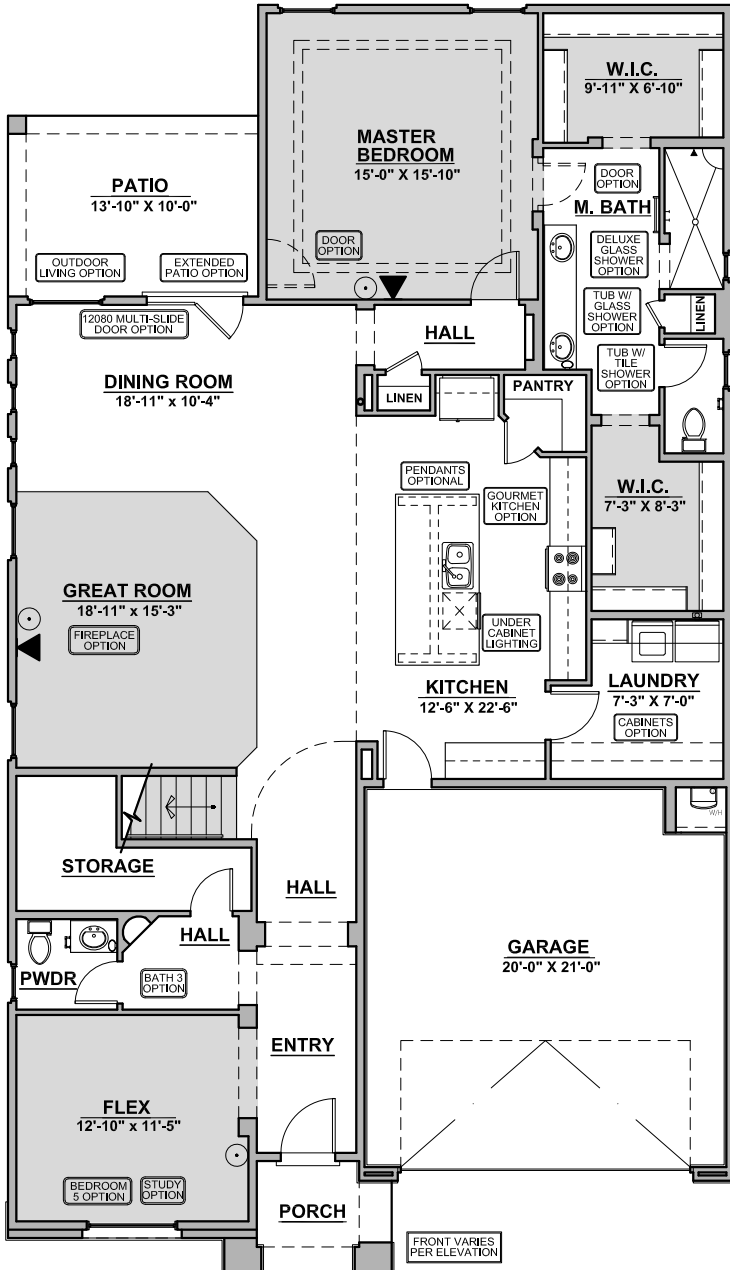

3195 Plan

Community: Tierra del Norte

LOW VOLTAGE LEGEND	
LOGO	DESCRIPTION
	CABLE TV
	CAT 5 DATA

First Floor Plan
3195 Square Feet

Second Floor Plan

Garage Orientation: Left Right

Home is complete and accepted as built. _____

Home construction is in process, buyer accepts all option locations. _____

3195 Elevations

Community: Tierra del Norte

Tuscan (T)

Mediterranean (M)

3195 Plan Options

Community: Tierra del Norte

LOW VOLTAGE LEGEND	
LOGO	DESCRIPTION
	CABLE TV
	CAT 5 DATA

Guest Suite Option

Fireplace Option

Contemporary Option

Traditional Option

Study ILO Flex

Gourmet Kitchen Option

**Bedroom 5/
Bath 3 Option**

**Tub w/Tile
Shower Option**

**Stacking ILO
Standard Door**

Standard Railing Option

Guest Suite Railing Option