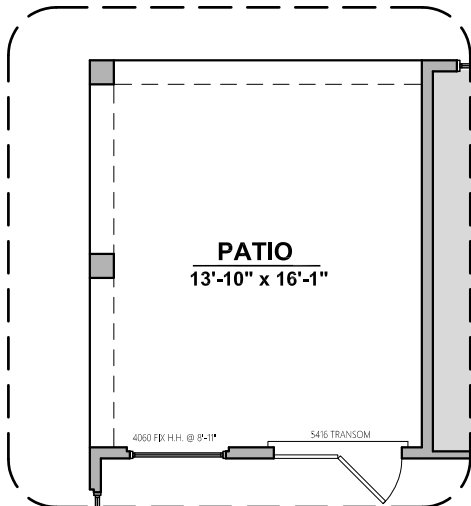

**Deluxe Glass
Shower Option**

**Tub w/Glass
Shower Option**

3195 Plan Options

Community: Tierra del Norte

Extended Patio Option

Outdoor Living Option

LOW VOLTAGE LEGEND	
LOGO	DESCRIPTION
	CABLE TV
	CAT 5 DATA

**Stacking ILO
Standard Door**

Standard Railing Option

Guest Suite Railing Option