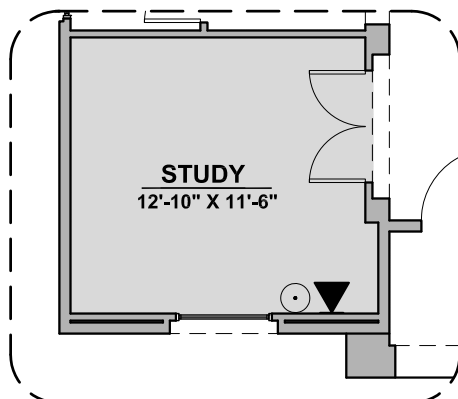

Guest Suite Option

Fireplace Option

Contemporary Option

Traditional Option

Study ILO Flex

Gourmet Kitchen Option

**Bedroom 5/
Bath 3 Option**

**Tub w/Tile
Shower Option**