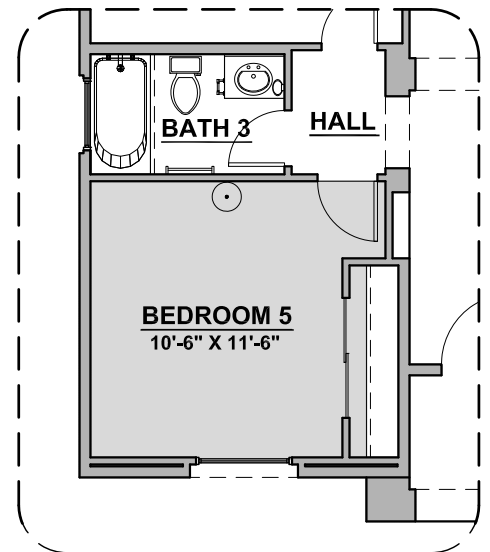

Guest Suite Option

Fireplace Option

Contemporary Option

Traditional Option

Study ILO Flex

Gourmet Kitchen Option

**Bedroom 5/
Bath 3 Option**

**Tub w/Tile
Shower Option**