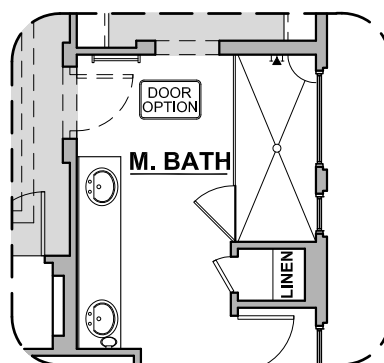

Guest Suite Option

Fireplace Option

Contemporary Option

Traditional Option

Study ILO Flex

Gourmet Kitchen Option

**Bedroom 5/
Bath 3 Option**

**Tub w/Tile
Shower Option**