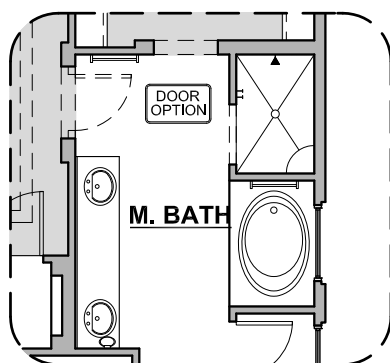

Guest Suite Option

Fireplace Option

Contemporary Option

Traditional Option

Study ILO Flex

Gourmet Kitchen Option

**Bedroom 5/
Bath 3 Option**

**Tub w/Tile
Shower Option**