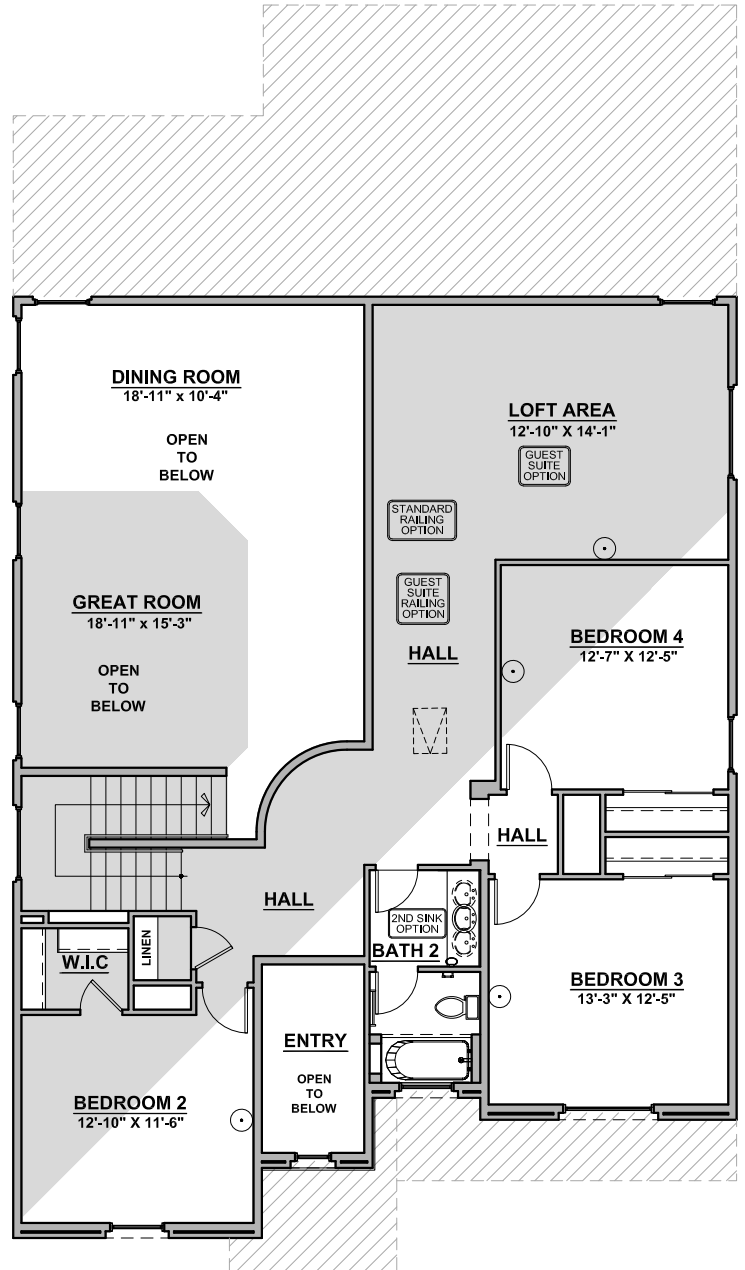

3195 Plan

Community: Tierra del Norte

LOW VOLTAGE LEGEND	
LOGO	DESCRIPTION
	CABLE TV
	CAT 5 DATA

First Floor Plan
3195 Square Feet

Second Floor Plan

Garage Orientation: Left Right

Home is complete and accepted as built. _____

Home construction is in process, buyer accepts all option locations. _____

3195 Elevations

Community: Tierra del Norte

Tuscan (T)

Mediterranean (M)

3195 Plan Options

Community: Tierra del Norte

LOW VOLTAGE LEGEND	
LOGO	DESCRIPTION
	CABLE TV
	CAT 5 DATA

Guest Suite Option

Fireplace Option

Contemporary Option

Traditional Option

Study ILO Flex

Gourmet Kitchen Option

**Bedroom 5/
Bath 3 Option**

**Tub w/Tile
Shower Option**

**Stacking ILO
Standard Door**

Standard Railing Option

Guest Suite Railing Option