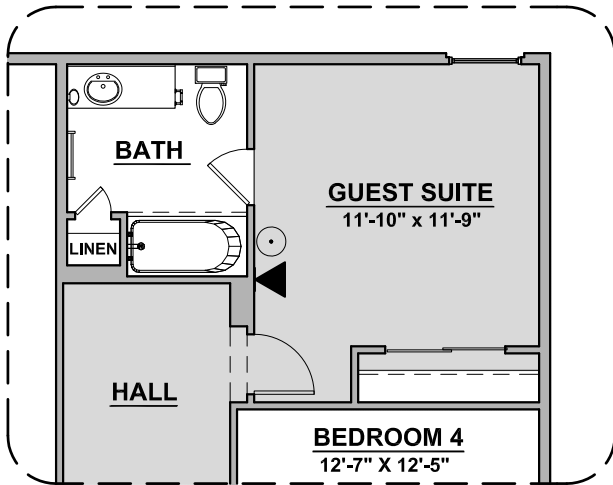

3195 Plan

Community: Tierra del Norte

LOW VOLTAGE LEGEND	
LOGO	DESCRIPTION
	CABLE TV
	CAT 5 DATA

First Floor Plan
3195 Square Feet

Second Floor Plan

Garage Orientation: Left Right

Home is complete and accepted as built. _____

Guest Suite Option

Fireplace Option

Contemporary Option

Traditional Option

Study ILO Flex

Gourmet Kitchen Option

**Bedroom 5/
Bath 3 Option**

**Tub w/Tile
Shower Option**

**Stacking ILO
Standard Door**

Standard Railing Option

Guest Suite Railing Option