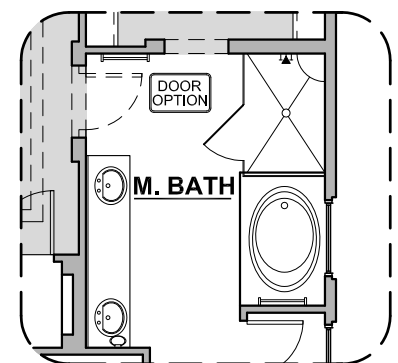

**Tub w/Glass
Shower Option**