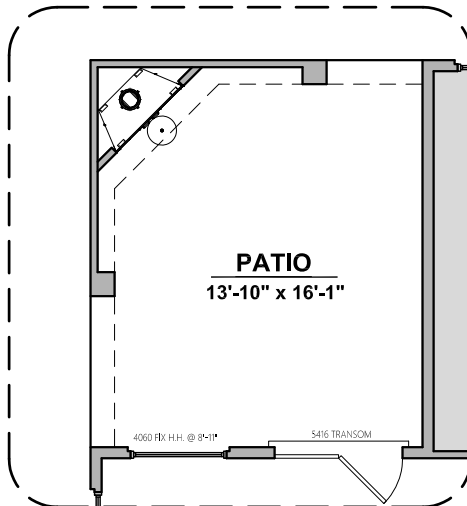

Outdoor Living Option

LOW VOLTAGE LEGEND	
LOGO	DESCRIPTION
	CABLE TV
	CAT 5 DATA