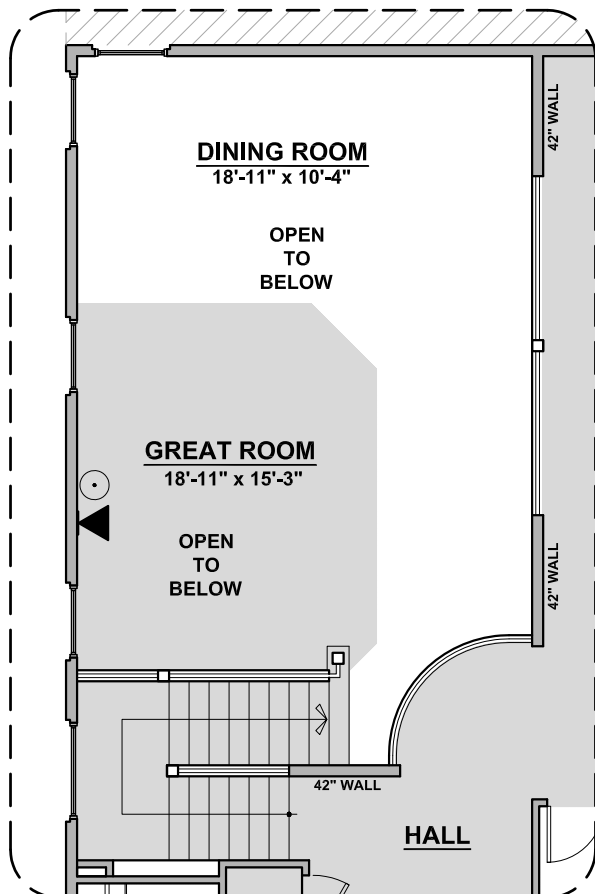

Guest Suite Option

Fireplace Option

Contemporary Option

Traditional Option

Study ILO Flex

Gourmet Kitchen Option

**Bedroom 5/
Bath 3 Option**

**Tub w/Tile
Shower Option**

**Deluxe Glass
Shower Option**

**Tub w/Glass
Shower Option**

3195 Plan Options

Community: Tierra del Norte

Extended Patio Option

Outdoor Living Option

LOW VOLTAGE LEGEND	
LOGO	DESCRIPTION
	CABLE TV
	CAT 5 DATA

**Stacking ILO
Standard Door**

Standard Railing Option

Guest Suite Railing Option