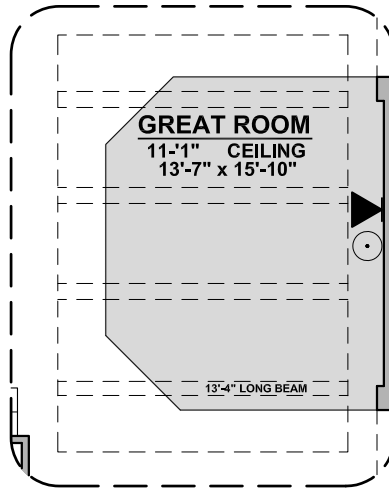

Ceiling Treatment Option

LOW VOLTAGE LEGEND	
LOGO	DESCRIPTION
	CABLE TV
	CAT 5 DATA