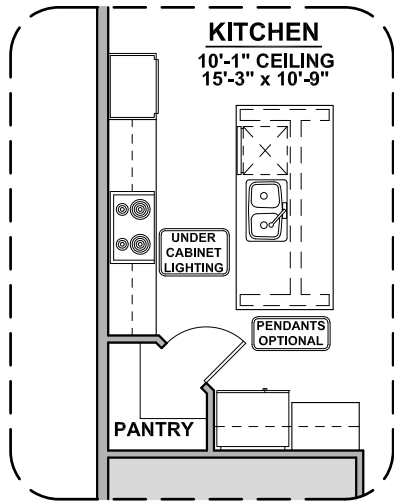

2127 Plan Options

Community: Tierra del Norte

Gourmet Kitchen Option

Ceiling Treatment Option

LOW VOLTAGE LEGEND	
LOGO	DESCRIPTION
	CABLE TV
	CAT 5 DATA

Stacking ILO Standard Door

Extended Patio Option

2127 Plan Options