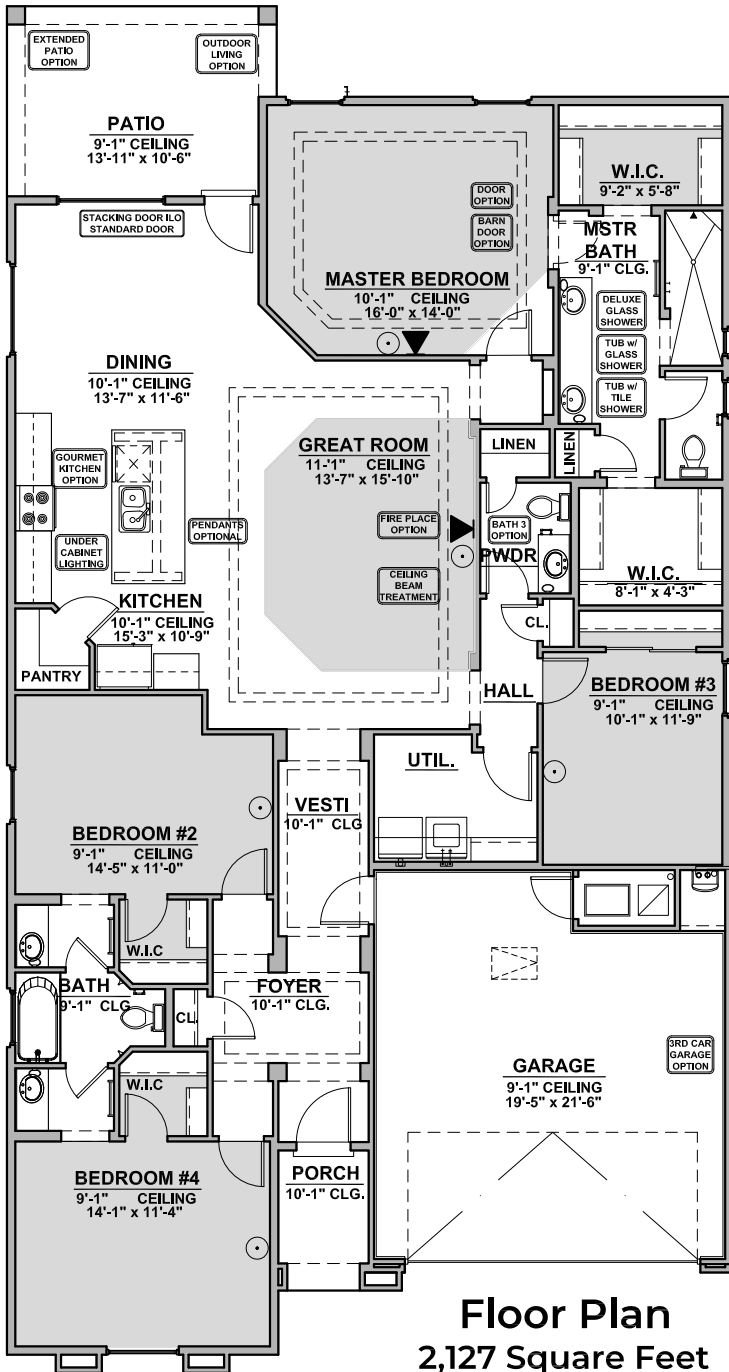

2127 Plan

Community: Tierra del Norte

LOW VOLTAGE LEGEND	
LOGO	DESCRIPTION
	CABLE TV
	CAT 5 DATA

Tuscan (T)

Mediterranean (M)

Garage Orientation: Left Right

- Home is complete and accepted as built. _____
- Home construction is in process, buyer accepts all option locations. _____

2127 Plan Options

Community: Tierra del Norte

Gourmet Kitchen Option

Ceiling Treatment Option

LOW VOLTAGE LEGEND	
LOGO	DESCRIPTION
	CABLE TV
	CAT 5 DATA

Stacking ILO Standard Door

Extended Patio Option

2127 Plan Options

Community: Tierra del Norte

LOW VOLTAGE LEGEND	
LOGO	DESCRIPTION
	CABLE TV
	CAT 5 DATA

Fireplace Option

Contemporary Option

Traditional Option

Barn Door Option

Bathroom 3 Option

Tub w/Glass Shower Option