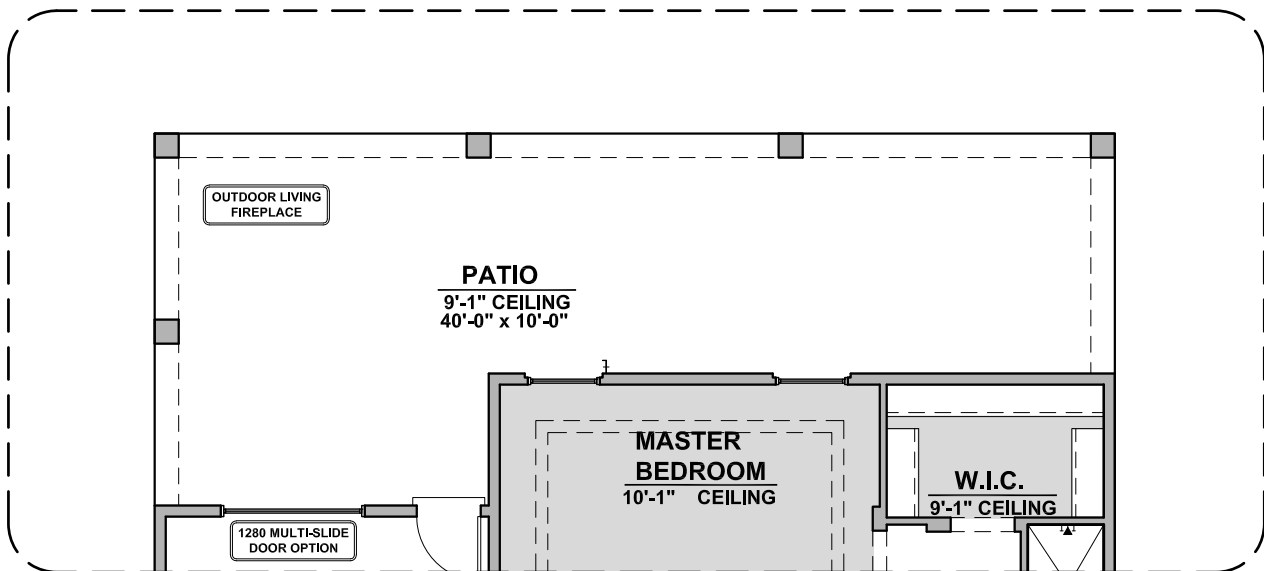

2127 Plan Options

Community: Tierra del Norte

Gourmet Kitchen Option

Ceiling Treatment Option

LOW VOLTAGE LEGEND	
LOGO	DESCRIPTION
	CABLE TV
	CAT 5 DATA

Stacking ILO Standard Door

Extended Patio Option

2127 Plan Options

Community: Tierra del Norte

LOW VOLTAGE LEGEND	
LOGO	DESCRIPTION
	CABLE TV
	CAT 5 DATA

Fireplace Option

Contemporary Option

Traditional Option

Barn Door Option

Bathroom 3 Option

Tub w/Glass Shower Option