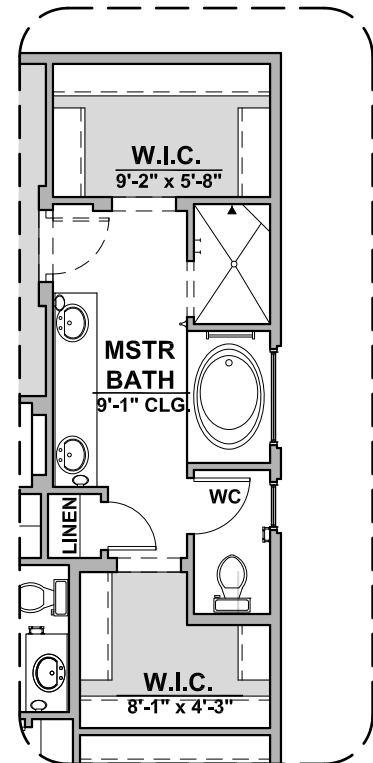

Tub w/Tile Shower Option