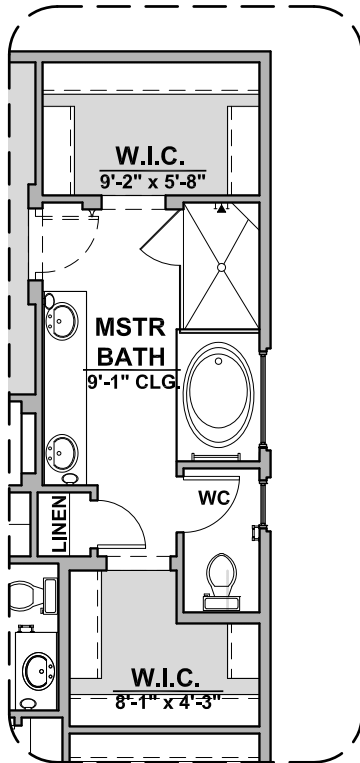

Community: Tierra del Norte

LOW VOLTAGE LEGEND	
LOGO	DESCRIPTION
	CABLE TV
	CAT 5 DATA

Fireplace Option

Contemporary Option

Traditional Option

Barn Door Option

Bathroom 3 Option

Tub w/Glass Shower Option