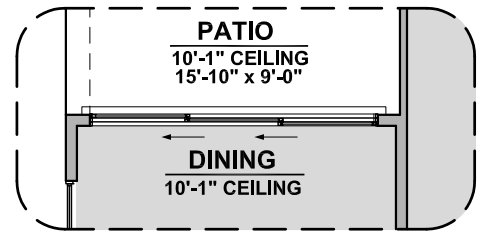

2127 Plan Options

Community: Tierra del Norte

Gourmet Kitchen Option

Ceiling Treatment Option

LOW VOLTAGE LEGEND	
LOGO	DESCRIPTION
	CABLE TV
	CAT 5 DATA

Stacking ILO Standard Door

Extended Patio Option

2127 Plan Options