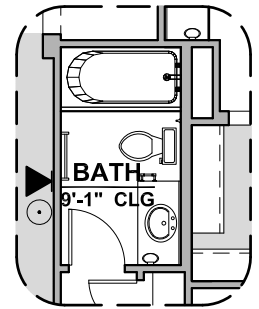

Community: Tierra del Norte

LOW VOLTAGE LEGEND	
LOGO	DESCRIPTION
	CABLE TV
	CAT 5 DATA

Fireplace Option

Contemporary Option

Traditional Option

Barn Door Option

Bathroom 3 Option

Tub w/Glass Shower Option