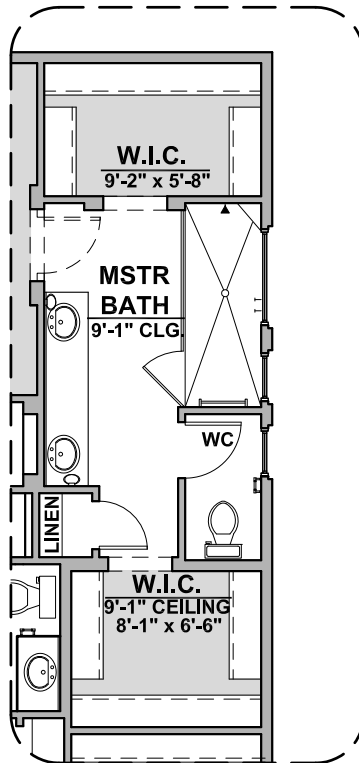

Community: Tierra del Norte

LOW VOLTAGE LEGEND	
LOGO	DESCRIPTION
	CABLE TV
	CAT 5 DATA

Fireplace Option

Contemporary Option

Traditional Option

Barn Door Option

Bathroom 3 Option

Tub w/Glass Shower Option