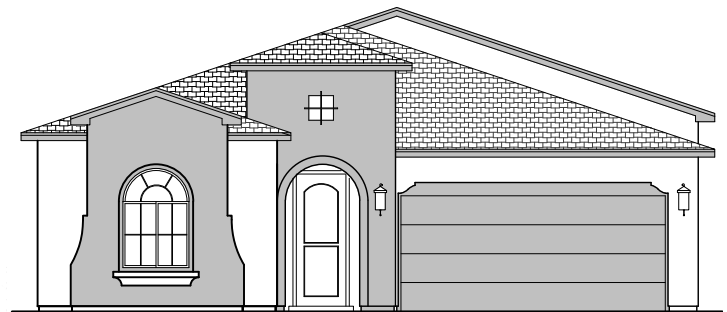

# 2119 Plan

Community: Tierra del Norte

LOGO	DESCRIPTION
⊙	CABLE TV
▼	CAT 5 DATA

**Tuscan (T)**

**Mediterranean (M)**

**Andalusian (A)**

**Floor Plan**  
2,119 Square Feet

Garage Orientation: Left    Right

- Home is complete and accepted as built. \_\_\_\_\_
- Home construction is in process, buyer accepts all option locations. \_\_\_\_\_