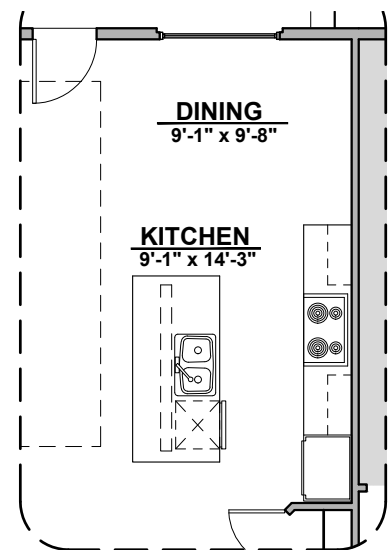

Bedroom ILO Flex

Tub w/Glass Shower

Fireplace

Gourmet Kitchen

1880 Options

Community: Tierra del Norte

LOW VOLTAGE LEGEND	
LOGO	DESCRIPTION
	CABLE TV
	CAT 5 DATA

Ceiling Treatment