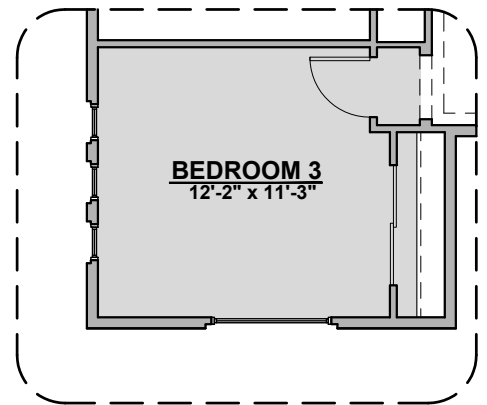

Bedroom ILO Flex

Tub w/Glass Shower

Fireplace

Gourmet Kitchen

1880 Options

Community: Tierra del Norte

LOW VOLTAGE LEGEND	
LOGO	DESCRIPTION
	CABLE TV
	CAT 5 DATA

Ceiling Treatment