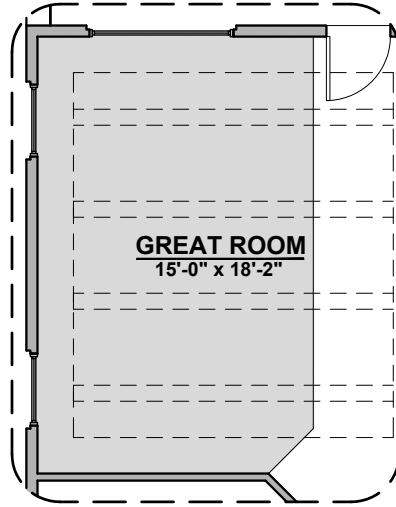

Bedroom ILO Flex

Tub w/Glass Shower

Fireplace

Gourmet Kitchen

1880 Options

Community: Tierra del Norte

LOW VOLTAGE LEGEND	
LOGO	DESCRIPTION
	CABLE TV
	CAT 5 DATA

Ceiling Treatment