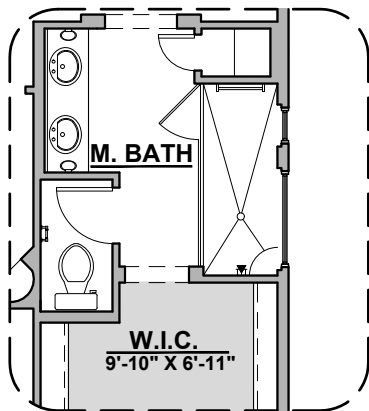

1880 Options

Community: Tierra del Norte

LOW VOLTAGE LEGEND	
LOGO	DESCRIPTION
	CABLE TV
	CAT 5 DATA

Deluxe Glass Shower