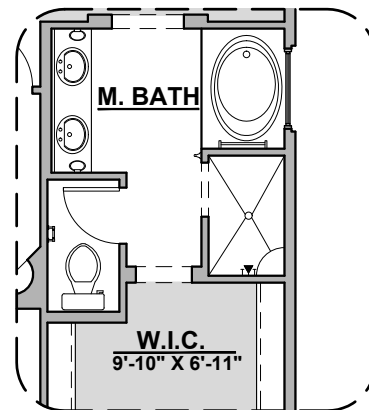

1880 Options

Community: Tierra del Norte

LOW VOLTAGE LEGEND	
LOGO	DESCRIPTION
	CABLE TV
	CAT 5 DATA

Deluxe Glass Shower

Traditional Fireplace

Barn Door

Tub w/Tile Shower

Contemporary Fireplace

Bedroom ILO Flex

Tub w/Glass Shower

Fireplace

Gourmet Kitchen

1880 Options

Community: Tierra del Norte

LOW VOLTAGE LEGEND	
LOGO	DESCRIPTION
	CABLE TV
	CAT 5 DATA

Ceiling Treatment