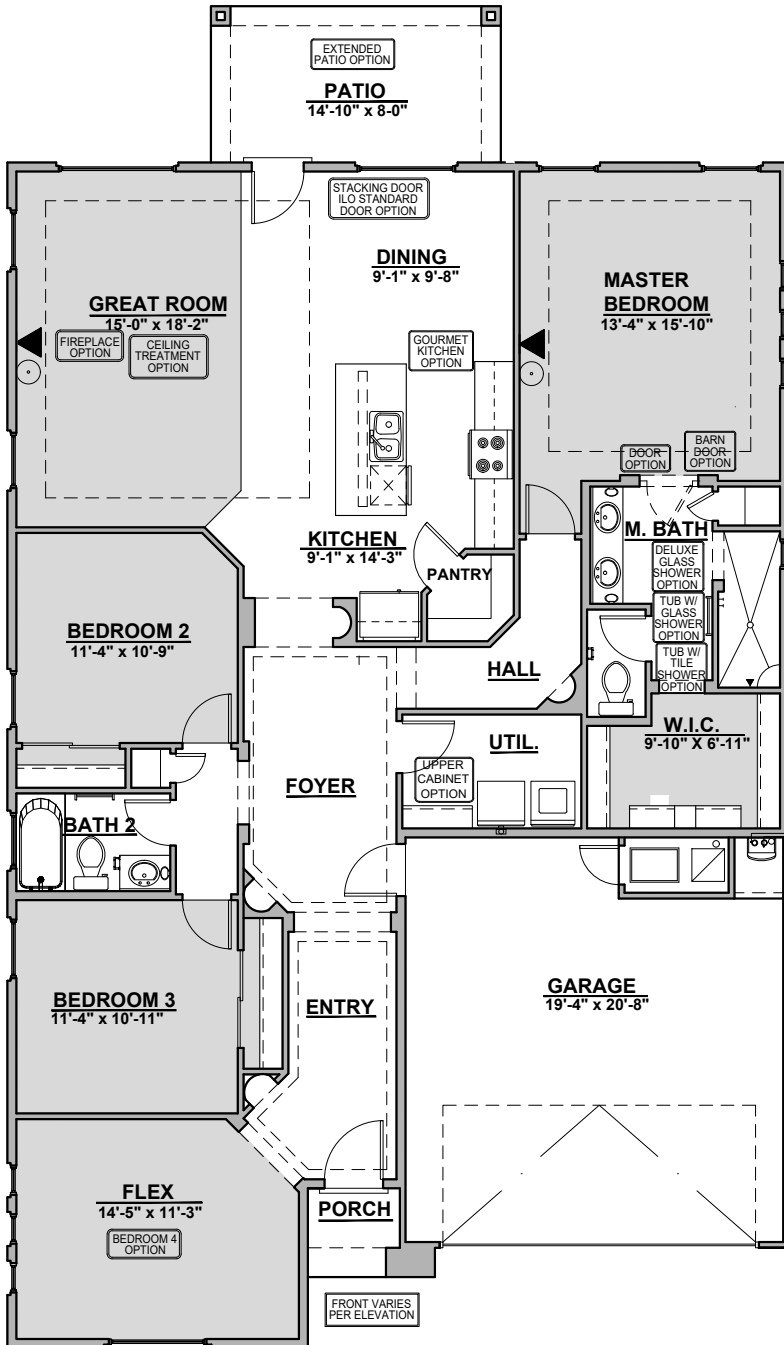

1880 Plan

Community: Tierra del Norte

LOGO	DESCRIPTION
	CABLE TV
	CAT 5 DATA

Tuscan (B)

Mediterranean (E)

Garage Orientation: Left Right

- Home is complete and accepted as built. _____
- Home construction is in process, buyer accepts all option locations. _____

1880 Options

Community: Tierra del Norte

LOW VOLTAGE LEGEND	
LOGO	DESCRIPTION
	CABLE TV
	CAT 5 DATA

Deluxe Glass Shower

Traditional Fireplace

Barn Door

Tub w/Tile Shower

Contemporary Fireplace

Bedroom ILO Flex

Tub w/Glass Shower

Fireplace

Gourmet Kitchen

1880 Options

Community: Tierra del Norte

LOW VOLTAGE LEGEND	
LOGO	DESCRIPTION
	CABLE TV
	CAT 5 DATA

Ceiling Treatment