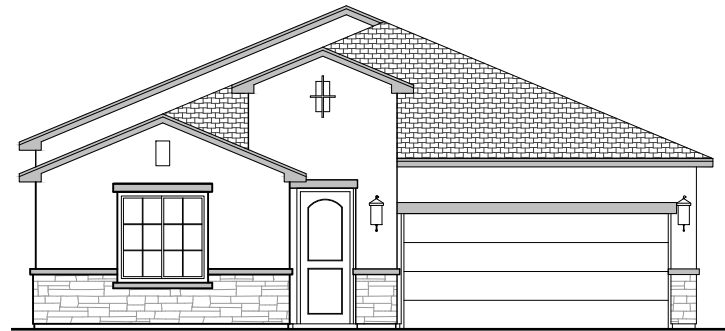

1880 Plan

Community: Tierra del Norte

LOGO	DESCRIPTION
	CABLE TV
	CAT 5 DATA

Tuscan (B)

Mediterranean (E)

Garage Orientation: Left Right

- Home is complete and accepted as built. _____
- Home construction is in process, buyer accepts all option locations. _____

1880 Options

Community: Tierra del Norte

LOW VOLTAGE LEGEND	
LOGO	DESCRIPTION
	CABLE TV
	CAT 5 DATA

Deluxe Glass Shower

Traditional Fireplace

Barn Door

Tub w/Tile Shower

Contemporary Fireplace