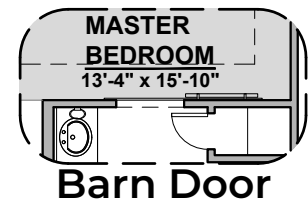

1880 Options

Community: Tierra del Norte

LOW VOLTAGE LEGEND	
LOGO	DESCRIPTION
	CABLE TV
	CAT 5 DATA

Deluxe Glass Shower

Traditional Fireplace

Barn Door

Tub w/Tile Shower

Contemporary Fireplace