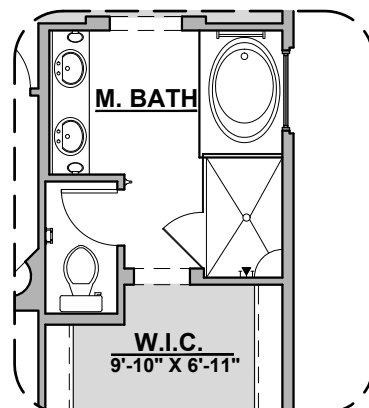

1880 Options

Community: Tierra del Norte

LOW VOLTAGE LEGEND	
LOGO	DESCRIPTION
	CABLE TV
	CAT 5 DATA

Deluxe Glass Shower

Traditional Fireplace

Barn Door

Tub w/Tile Shower

Contemporary Fireplace

Bedroom ILO Flex

Tub w/Glass Shower

Fireplace

Gourmet Kitchen

1880 Options

Community: Tierra del Norte

LOW VOLTAGE LEGEND	
LOGO	DESCRIPTION
	CABLE TV
	CAT 5 DATA

Ceiling Treatment