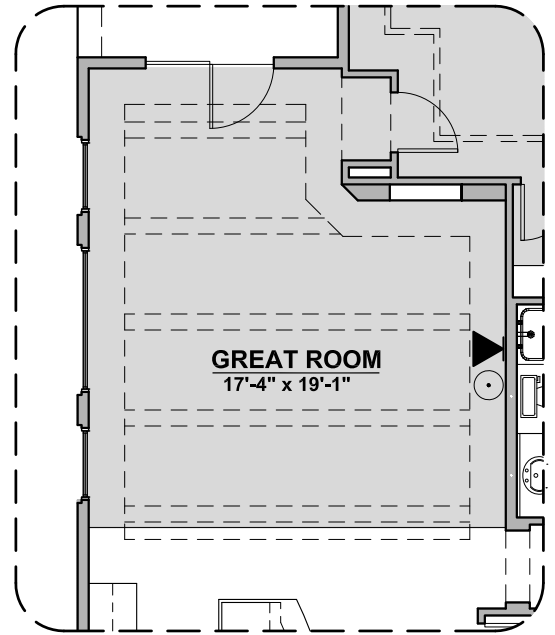

1638 Options

Community: Tierra del Norte

LOW VOLTAGE LEGEND	
LOGO	DESCRIPTION
	CABLE TV
	CAT 5 DATA