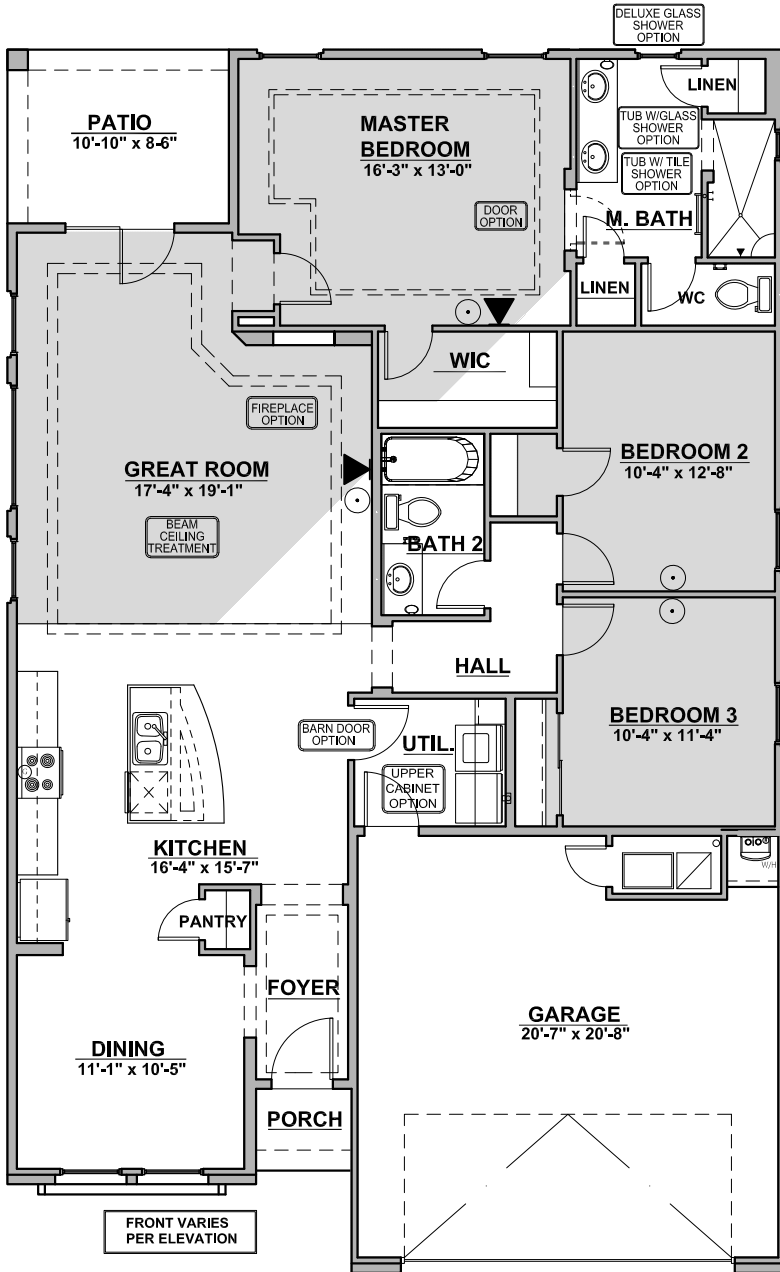

1638 Plan

Community: Tierra del Norte

LOGO	DESCRIPTION
●	CABLE TV
▼	CAT 5 DATA

Tuscan (T)

Mediterranean (M)

Andalusian (A)

Floor Plan
1,638 Square Feet

Garage Orientation: Left Right

Home is complete and accepted as built. _____

Home construction is in process, buyer accepts all option locations. _____

1638 Options

Community: Tierra del Norte

LOW VOLTAGE LEGEND	
LOGO	DESCRIPTION
	CABLE TV
	CAT 5 DATA

**Traditional
Fireplace**

**Ceiling Treatment
Option**

Barn Door Option

Fireplace Option

**Deluxe Glass
Shower Option**

**Tub W/ Glass
Shower Option**

**Tub w/ Tile Shower
Option**