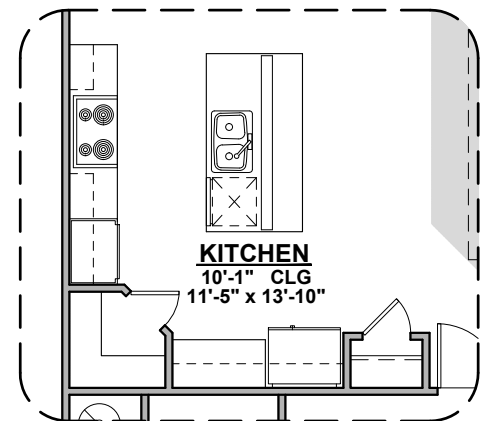

Gourmet Kitchen