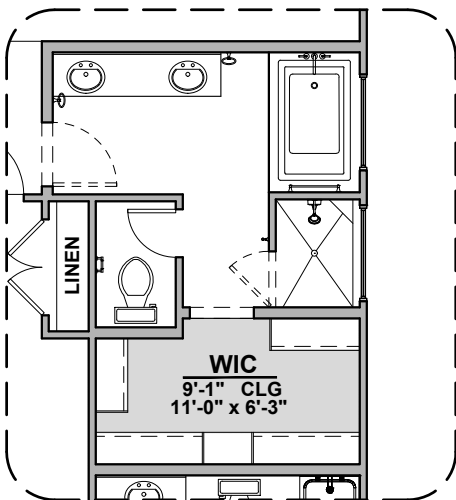

Master Tub w/ Shower