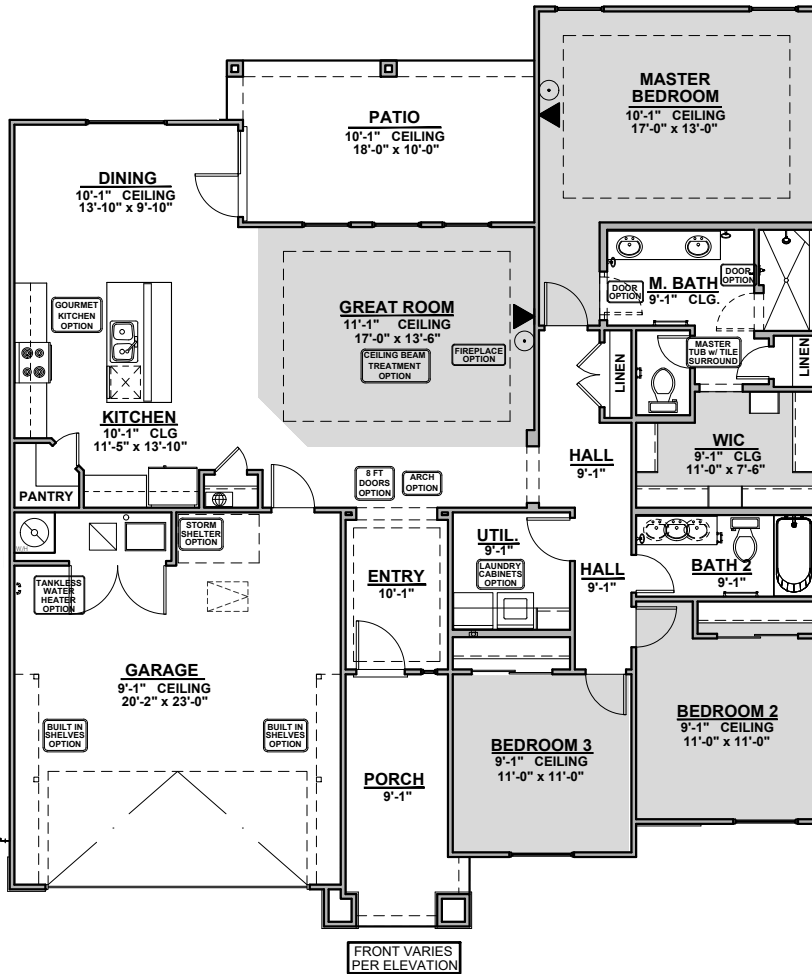

1755

1755 Square Feet
Community: Gray Hawk

LOW VOLTAGE LEGEND	
LOGO	DESCRIPTION
	COAXIAL CABLE
	DATA
	ISP JUNCTION

Modern Prairie (P)

Farmhouse (I)

Garage Orientation: Left Right

Home is complete and accepted as built. _____

Home construction is in process, buyer accepts all option locations. _____

1755 OPTIONS

Community: GrayHawk

LOW VOLTAGE LEGEND	
LOGO	DESCRIPTION
	COAXIAL CABLE
	DATA
	ISP JUNCTION

Fireplace

Traditional
Fireplace