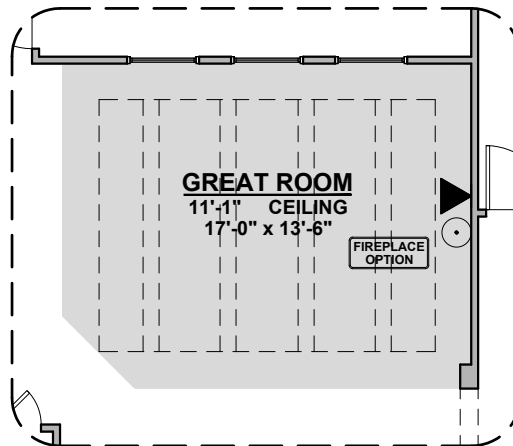

Ceiling Beam Treatment