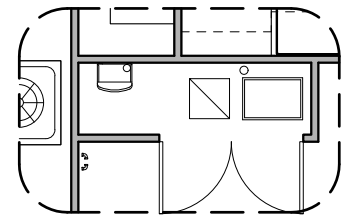

Tankless W/H