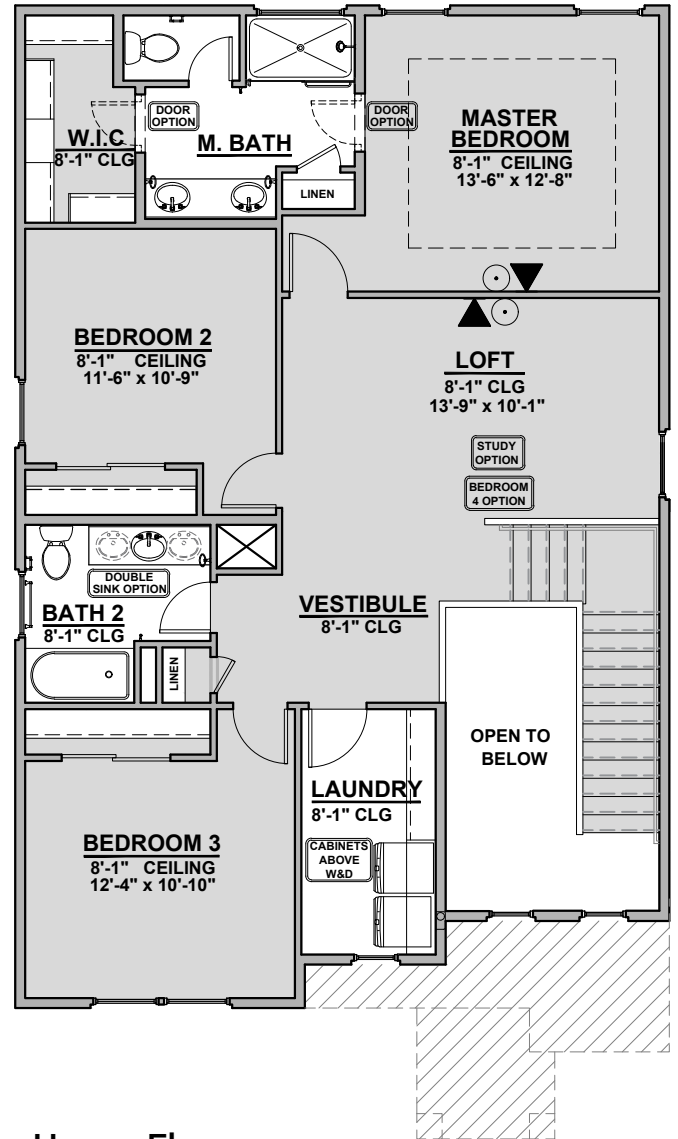

# Bloomfield

2,000 Square Feet

Community: Carriage Cove

LOW VOLTAGE LEGEND	
LOGO	DESCRIPTION
	CABLE TV
	CAT 5 DATA

Garage Orientation:  Left  Right

Home is complete and accepted as built. \_\_\_\_\_

Home construction is in process, buyer accepts all option locations. \_\_\_\_\_

# Bloomfield Options

2,000 Square Feet

Community: Carriage Cove

**Center Hinge ILO  
Standard Door**

**Sliding Glass ILO  
Standard Door**

**Traditional  
Fireplace**

**Gourmet Kitchen**

**Fireplace**

**Contemporary  
Fireplace**

**Study**

**Bedroom 4**