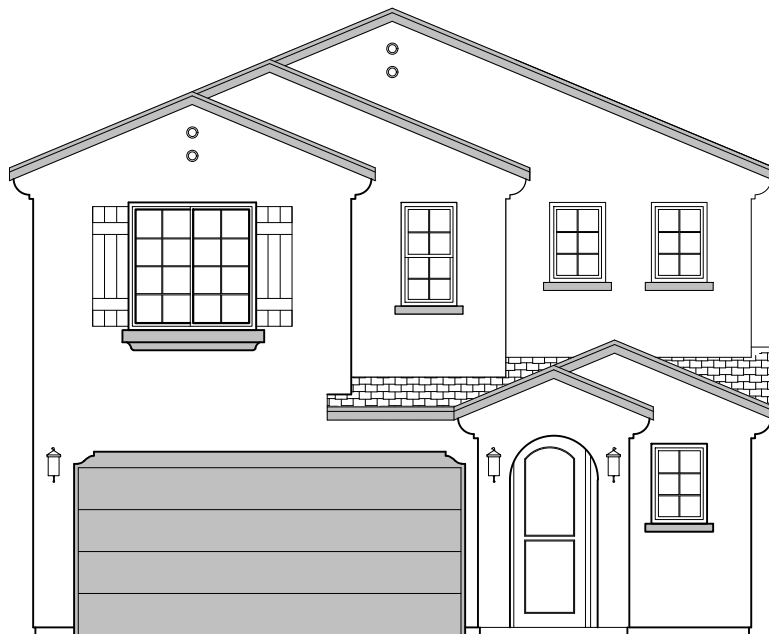

# Bloomfield

2,000 Square Feet

Community: Carriage Cove

LOW VOLTAGE LEGEND	
LOGO	DESCRIPTION
	CABLE TV
	CAT 5 DATA

Garage Orientation:  Left  Right

Home is complete and accepted as built. \_\_\_\_\_

Home construction is in process, buyer accepts all option locations. \_\_\_\_\_

**Contemporary  
Fireplace**

**Study**

**Bedroom 4**

# Bloomfield Elevations

2,000 Square Feet

Community: Carriage Cove

**Tuscan (B)**

**Mediterranean (E)**