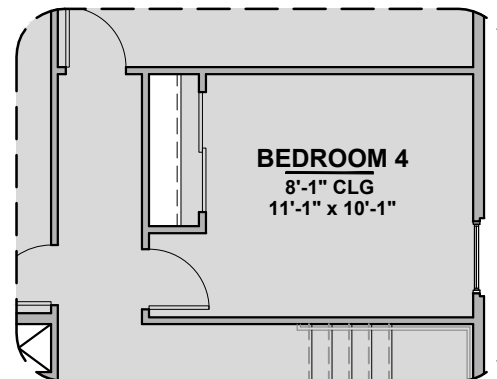

Bloomfield Options

2,000 Square Feet

Community: Carriage Cove

Bedroom 4