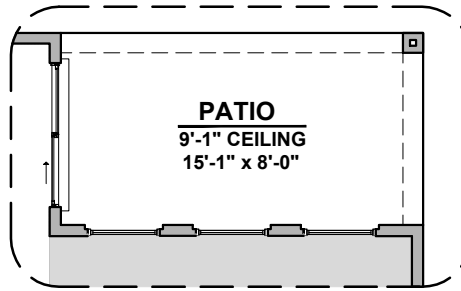

# Bloomfield

2,000 Square Feet

Community: Carriage Cove

LOW VOLTAGE LEGEND	
LOGO	DESCRIPTION
	CABLE TV
	CAT 5 DATA

Garage Orientation:  Left  Right

Home is complete and accepted as built. \_\_\_\_\_

Home construction is in process, buyer accepts all option locations. \_\_\_\_\_

# Bloomfield Options

2,000 Square Feet

Community: Carriage Cove

**Center Hinge ILO  
Standard Door**

**Sliding Glass ILO  
Standard Door**

**Traditional  
Fireplace**

**Gourmet Kitchen**

**Fireplace**