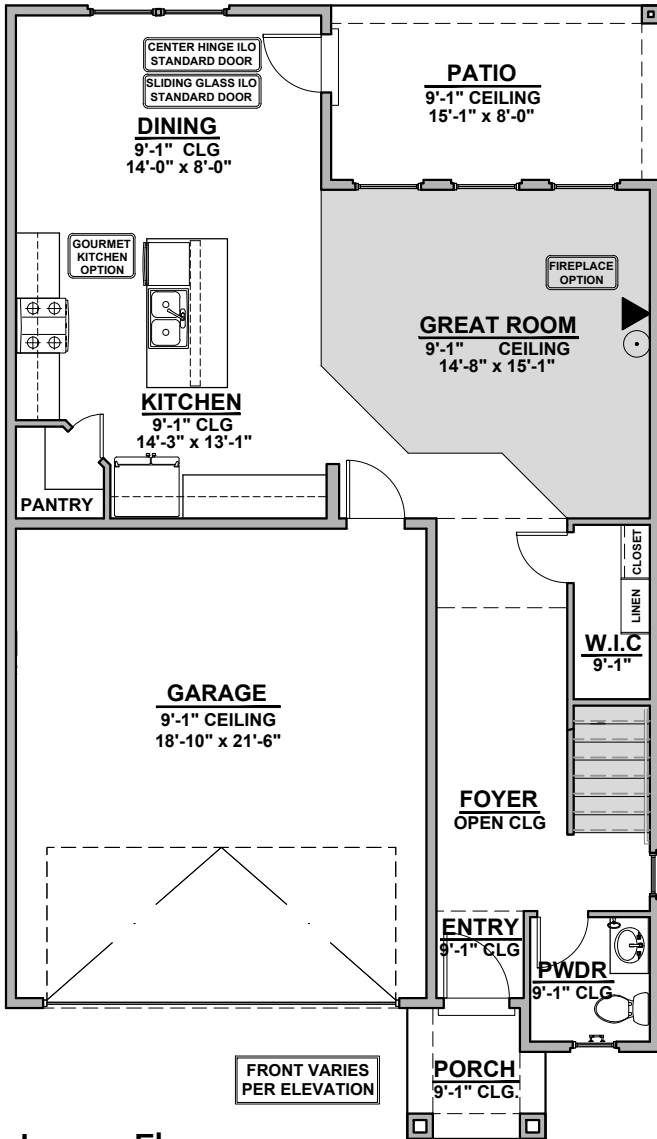

# Bloomfield

2,000 Square Feet

Community: Carriage Cove

LOW VOLTAGE LEGEND	
LOGO	DESCRIPTION
	CABLE TV
	CAT 5 DATA

Garage Orientation:  Left  Right

Home is complete and accepted as built. \_\_\_\_\_

Home construction is in process, buyer accepts all option locations. \_\_\_\_\_

# Bloomfield Options

2,000 Square Feet

Community: Carriage Cove

**Center Hinge ILO  
Standard Door**

**Sliding Glass ILO  
Standard Door**

**Traditional  
Fireplace**

**Gourmet Kitchen**

**Fireplace**

**Contemporary  
Fireplace**

**Study**

**Bedroom 4**