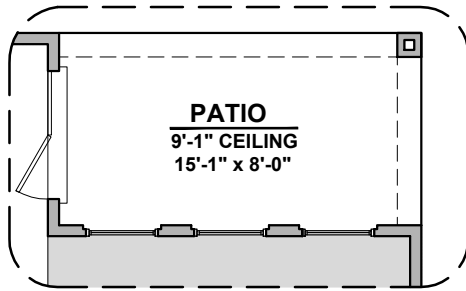

# Bloomfield

2,000 Square Feet

Community: Carriage Cove

LOW VOLTAGE LEGEND	
LOGO	DESCRIPTION
	CABLE TV
	CAT 5 DATA

Garage Orientation:  Left  Right

Home is complete and accepted as built. \_\_\_\_\_

Home construction is in process, buyer accepts all option locations. \_\_\_\_\_

# Bloomfield Options

2,000 Square Feet

Community: Carriage Cove

**Center Hinge ILO  
Standard Door**

**Sliding Glass ILO  
Standard Door**

**Traditional  
Fireplace**

**Gourmet Kitchen**

**Fireplace**