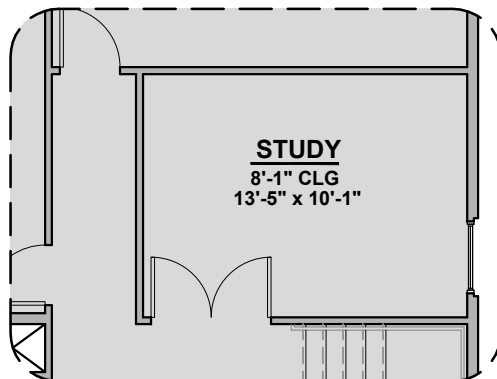

Bloomfield Options

2,000 Square Feet

Community: Carriage Cove

Study