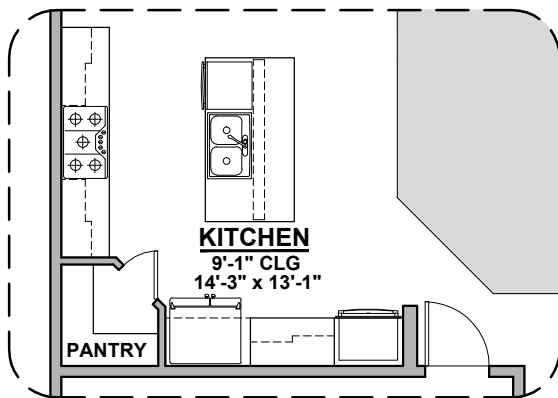

# Bloomfield Options

2,000 Square Feet

Community: Carriage Cove

**Center Hinge ILO  
Standard Door**

**Sliding Glass ILO  
Standard Door**

**Traditional  
Fireplace**

**Gourmet Kitchen**

**Fireplace**