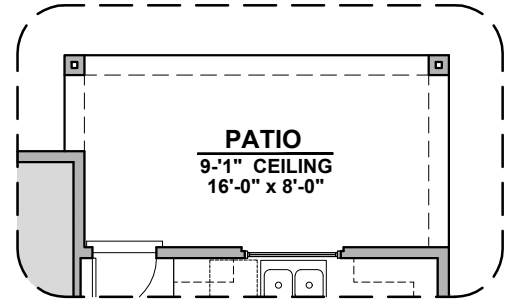

## Jemez

1,284 Square Feet

Community: Carriage Cove

LOW VOLTAGE LEGEND	
LOGO	DESCRIPTION
	CABLE TV
	CAT 5 DATA

Extended Patio

Tuscan (B)

Mediterranean (E)

Garage Orientation: Left    Right