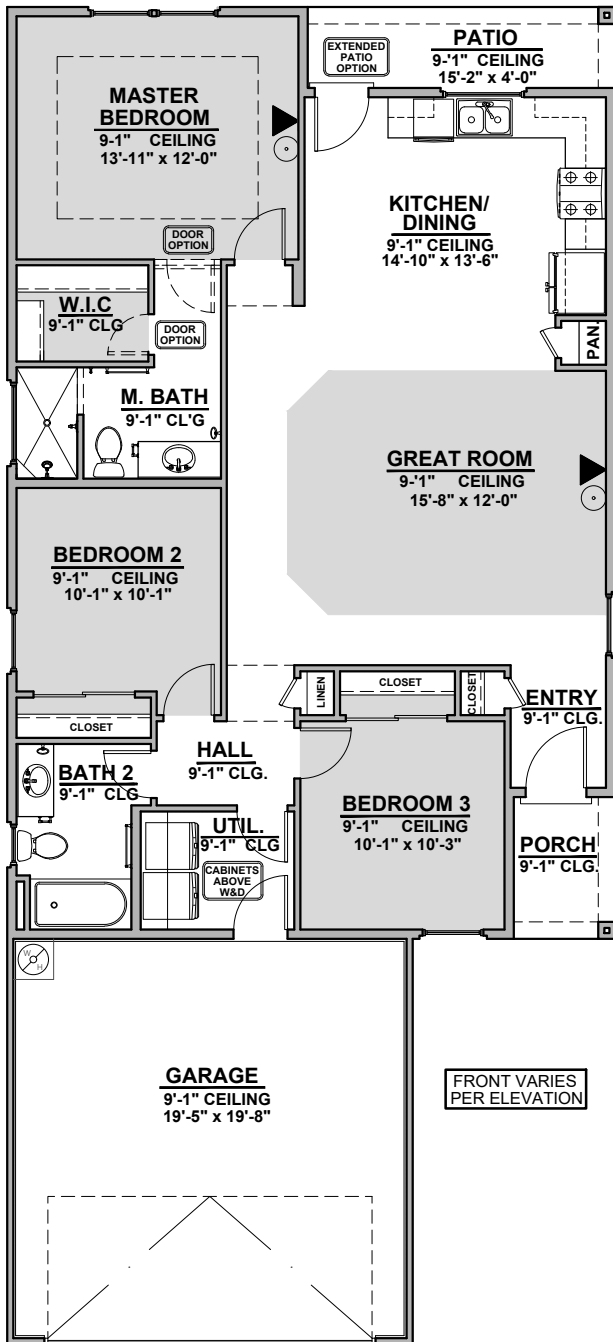

## Jemez

1,284 Square Feet

Community: Carriage Cove

LOW VOLTAGE LEGEND	
LOGO	DESCRIPTION
	CABLE TV
	CAT 5 DATA

Extended Patio

Tuscan (B)

Mediterranean (E)

Garage Orientation: Left    Right

Home is complete and accepted as built. \_\_\_\_\_

Home construction is in process, buyer accepts all option locations. \_\_\_\_\_