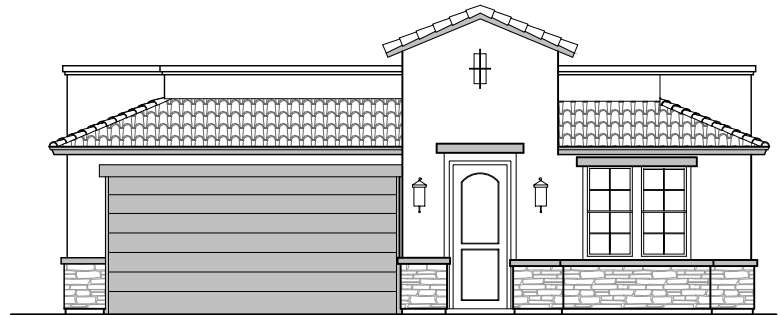

Sage

1,900 Square Feet

Community: Hillside Park

LOW VOLTAGE LEGEND	
LOGO	DESCRIPTION
	COAXIAL CABLE
	DATA
	ISP JUNCTION

Tuscan (B)

Spanish Colonial (A)

Garage Orientation: Left Right

- Home is complete and accepted as built. _____
- Home construction is in process, buyer accepts all option locations. _____

Sage Options

1,900 Square Feet

Community: Hillside Park

LOW VOLTAGE LEGEND	
LOGO	DESCRIPTION
	COAXIAL CABLE
	DATA
	ISP JUNCTION

Extended Patio

Ceiling Treatment

Gourmet Kitchen

Bedroom 4