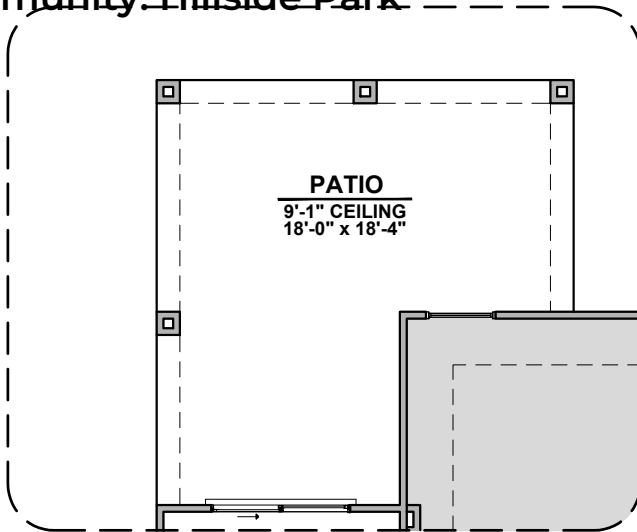

Sage

1,900 Square Feet

Community: Hillside Park

LOW VOLTAGE LEGEND	
LOGO	DESCRIPTION
	COAXIAL CABLE
	DATA
	ISP JUNCTION

Tuscan (B)

Spanish Colonial (A)

Garage Orientation: Left Right

- Home is complete and accepted as built. _____
- Home construction is in process, buyer accepts all option locations. _____

Sage Options

1,900 Square Feet

Community: Hillside Park

LOW VOLTAGE LEGEND	
LOGO	DESCRIPTION
	COAXIAL CABLE
	DATA
	ISP JUNCTION

Extended Patio

Ceiling Treatment

Gourmet Kitchen

Bedroom 4

Study Room