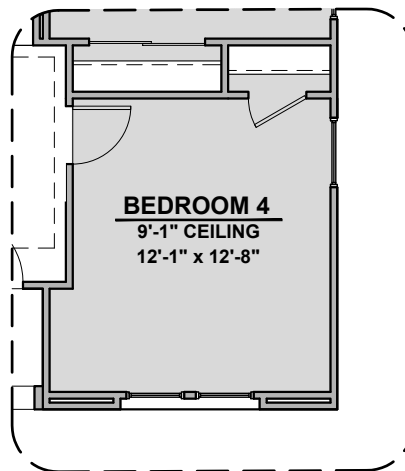

Sage Options

1,900 Square Feet

Community: Hillside Park

LOW VOLTAGE LEGEND	
LOGO	DESCRIPTION
	COAXIAL CABLE
	DATA
	ISP JUNCTION

Extended Patio

Ceiling Treatment

Gourmet Kitchen

Bedroom 4

Study Room