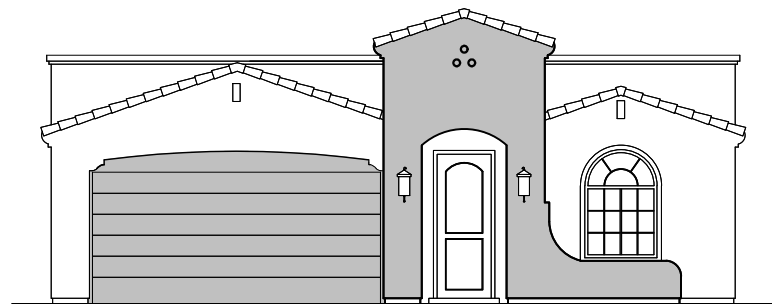

Sage

1,900 Square Feet

Community: Hillside Park

LOW VOLTAGE LEGEND	
LOGO	DESCRIPTION
	COAXIAL CABLE
	DATA
	ISP JUNCTION

Tuscan (B)

Spanish Colonial (A)

Garage Orientation: Left Right

- Home is complete and accepted as built. _____
- Home construction is in process, buyer accepts all option locations. _____

Sage Options

1,900 Square Feet

Community: Hillside Park

LOW VOLTAGE LEGEND	
LOGO	DESCRIPTION
	COAXIAL CABLE
	DATA
	ISP JUNCTION

Extended Patio

Ceiling Treatment

Gourmet Kitchen

Bedroom 4