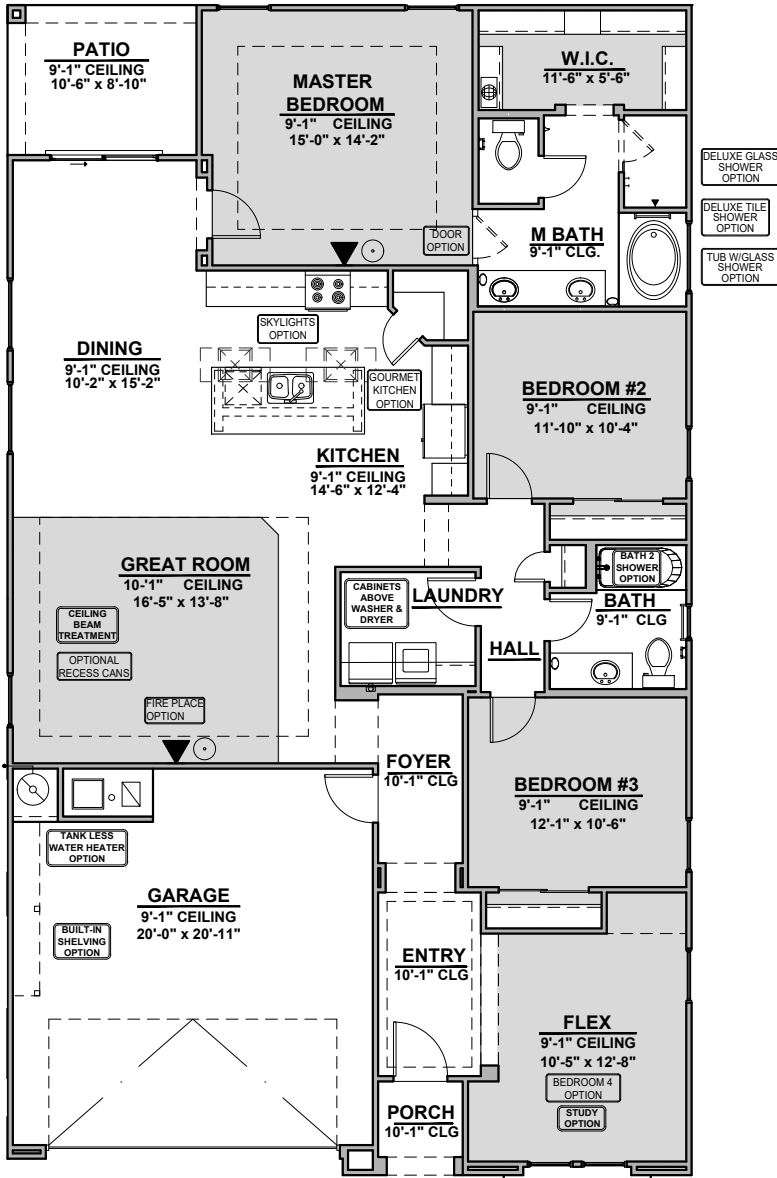

Sage

1,900 Square Feet

Community: Hillside Park

LOW VOLTAGE LEGEND	
LOGO	DESCRIPTION
	COAXIAL CABLE
	DATA
	ISP JUNCTION

Tuscan (B)

Spanish Colonial (A)

Garage Orientation: Left Right

- Home is complete and accepted as built. _____
- Home construction is in process, buyer accepts all option locations. _____

Sage Options

1,900 Square Feet

Community: Hillside Park

LOW VOLTAGE LEGEND	
LOGO	DESCRIPTION
	COAXIAL CABLE
	DATA
	ISP JUNCTION

Extended Patio

Ceiling Treatment

Gourmet Kitchen

Bedroom 4

Study Room