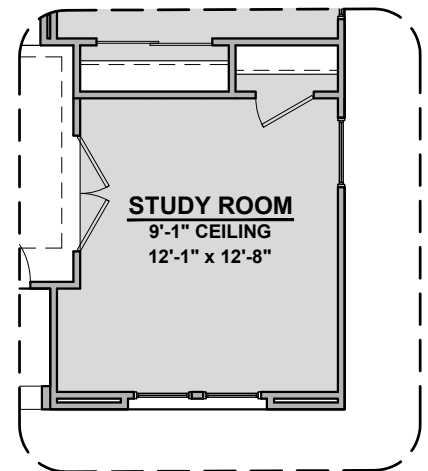

Sage Options

1,900 Square Feet

Community: Hillside Park

LOW VOLTAGE LEGEND	
LOGO	DESCRIPTION
	COAXIAL CABLE
	DATA
	ISP JUNCTION

Extended Patio

Ceiling Treatment

Gourmet Kitchen

Bedroom 4

Study Room