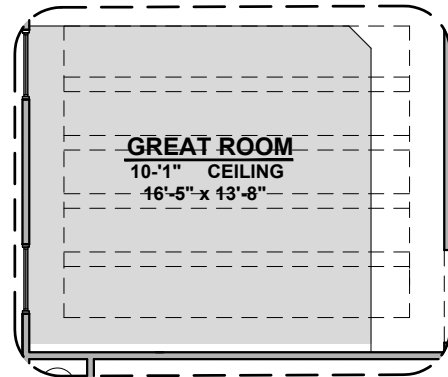

Sage Options

1,900 Square Feet

Community: Hillside Park

LOW VOLTAGE LEGEND	
LOGO	DESCRIPTION
	COAXIAL CABLE
	DATA
	ISP JUNCTION

Extended Patio

Ceiling Treatment

Gourmet Kitchen

Bedroom 4

Study Room