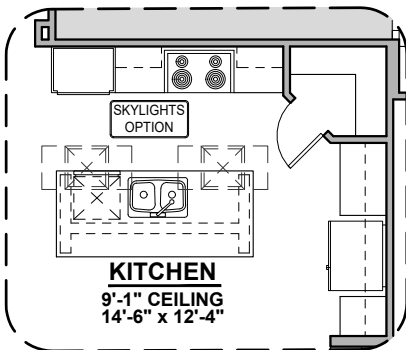

Sage Options

1,900 Square Feet

Community: Hillside Park

LOW VOLTAGE LEGEND	
LOGO	DESCRIPTION
	COAXIAL CABLE
	DATA
	ISP JUNCTION

Extended Patio

Ceiling Treatment

Gourmet Kitchen

Bedroom 4

Study Room