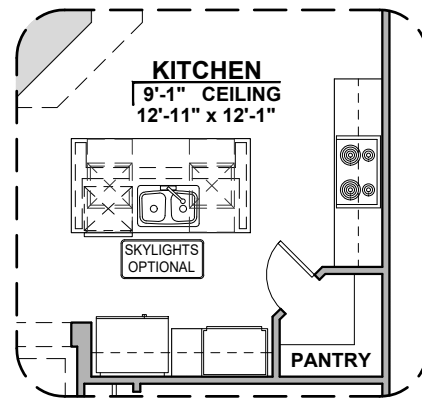

Valencia

1,740 Square Feet

Community: Hillside Park

LOGO	DESCRIPTION
	COAXIAL CABLE
	DATA
	ISP JUNCTION

Spanish Colonial (A)

Tuscan(B)

Garage Orientation: Left Right

Home is complete and accepted as built. _____

Ceiling Beam Treatment

Gourmet Kitchen

Powder Room

Bath 2 Shower

Valencia Options

1,740 Square Feet

Community: Hillside Park

LOW VOLTAGE LEGEND	
LOGO	DESCRIPTION
	COAXIAL CABLE
	DATA
	ISP JUNCTION

Extended Patio

Stacking Door ILO Standard Door

*Includes Tile in Great Room & Extended Patio

Stacking Door In Addition To Standard Door

*Includes Tile in Great Room & Extended Patio