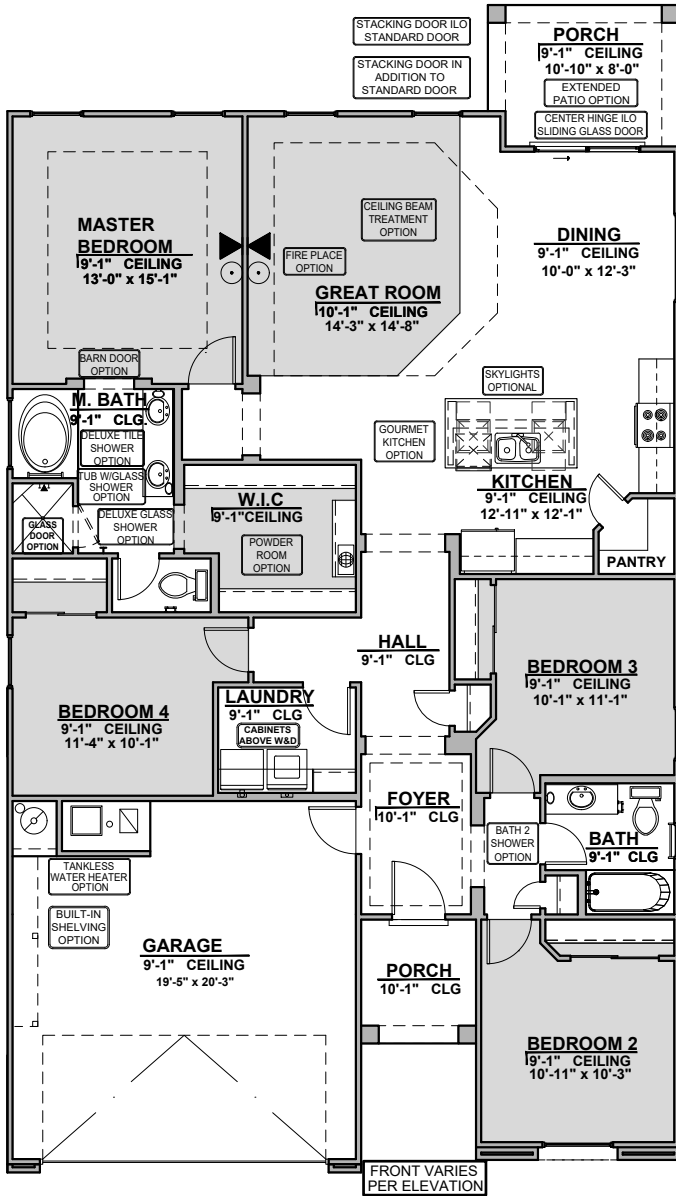

Valencia

1,740 Square Feet

Community: Hillside Park

LOGO	DESCRIPTION
	COAXIAL CABLE
	DATA
	ISP JUNCTION

Spanish Colonial (A)

Tuscan(B)

Garage Orientation: Left Right

Home is complete and accepted as built. _____

Home construction is in process, buyer accepts all option locations. _____

Valencia Options

1,740 Square Feet

Community: Hillside Park

LOW VOLTAGE LEGEND	
LOGO	DESCRIPTION
	COAXIAL CABLE
	DATA
	ISP JUNCTION

Ceiling Beam Treatment

Gourmet Kitchen

Powder Room

Bath 2 Shower

Valencia Options

1,740 Square Feet

Community: Hillside Park

LOW VOLTAGE LEGEND	
LOGO	DESCRIPTION
	COAXIAL CABLE
	DATA
	ISP JUNCTION

Extended Patio

Stacking Door ILO Standard Door

*Includes Tile in Great Room & Extended Patio

Stacking Door In Addition To Standard Door

*Includes Tile in Great Room & Extended Patio