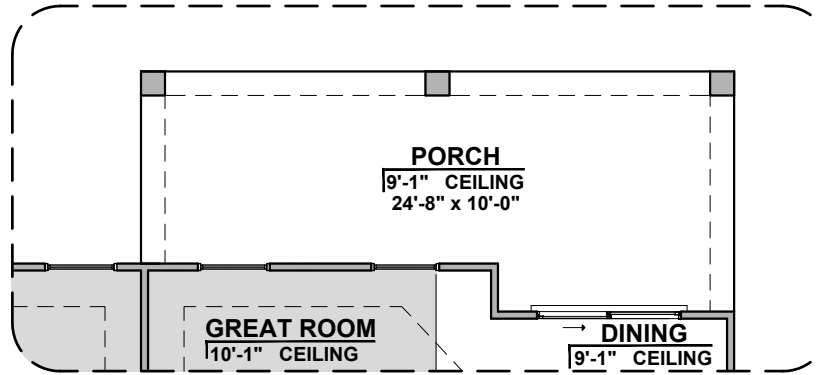

Ceiling Beam Treatment

Gourmet Kitchen

Powder Room

Bath 2 Shower

Valencia Options

1,740 Square Feet

Community: Hillside Park

LOW VOLTAGE LEGEND	
LOGO	DESCRIPTION
	COAXIAL CABLE
	DATA
	ISP JUNCTION

Extended Patio

Stacking Door ILO Standard Door

*Includes Tile in Great Room & Extended Patio

Stacking Door In Addition To Standard Door

*Includes Tile in Great Room & Extended Patio