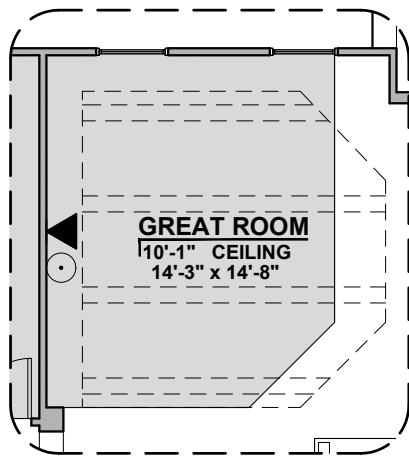

Valencia

1,740 Square Feet

Community: Hillside Park

LOGO	DESCRIPTION
	COAXIAL CABLE
	DATA
	ISP JUNCTION

Spanish Colonial (A)

Tuscan(B)

Garage Orientation: Left Right

Home is complete and accepted as built. _____

Home construction is in process, buyer accepts all option locations. _____

Valencia Options

1,740 Square Feet

Community: Hillside Park

LOW VOLTAGE LEGEND	
LOGO	DESCRIPTION
	COAXIAL CABLE
	DATA
	ISP JUNCTION

Ceiling Beam Treatment

Gourmet Kitchen

Powder Room

Bath 2 Shower

Valencia Options

1,740 Square Feet

Community: Hillside Park

LOW VOLTAGE LEGEND	
LOGO	DESCRIPTION
	COAXIAL CABLE
	DATA
	ISP JUNCTION