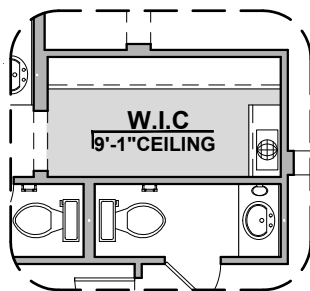

Valencia

1,740 Square Feet

Community: Hillside Park

LOGO	DESCRIPTION
	COAXIAL CABLE
	DATA
	ISP JUNCTION

Spanish Colonial (A)

Tuscan(B)

Garage Orientation: Left Right

Home is complete and accepted as built. _____

Home construction is in process, buyer accepts all option locations. _____

Valencia Options

1,740 Square Feet

Community: Hillside Park

LOW VOLTAGE LEGEND	
LOGO	DESCRIPTION
	COAXIAL CABLE
	DATA
	ISP JUNCTION

Ceiling Beam Treatment

Gourmet Kitchen

Powder Room

Bath 2 Shower

Valencia Options

1,740 Square Feet

Community: Hillside Park

LOW VOLTAGE LEGEND	
LOGO	DESCRIPTION
	COAXIAL CABLE
	DATA
	ISP JUNCTION