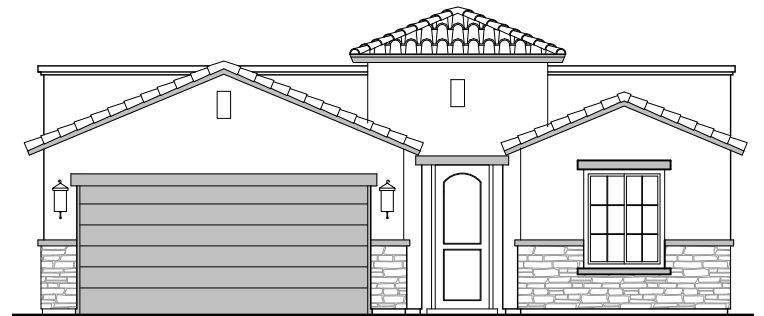

Valencia

1,740 Square Feet

Community: Hillside Park

LOGO	DESCRIPTION
	COAXIAL CABLE
	DATA
	ISP JUNCTION

Spanish Colonial (A)

Tuscan(B)

Garage Orientation: Left Right

Home is complete and accepted as built. _____

Home construction is in process, buyer accepts all option locations. _____

Valencia Options

1,740 Square Feet

Community: Hillside Park

LOW VOLTAGE LEGEND	
LOGO	DESCRIPTION
	COAXIAL CABLE
	DATA
	ISP JUNCTION