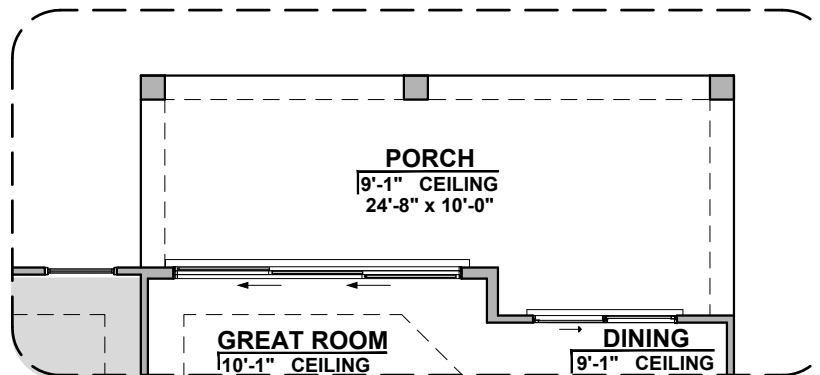

Valencia

1,740 Square Feet

Community: Hillside Park

LOGO	DESCRIPTION
	COAXIAL CABLE
	DATA
	ISP JUNCTION

Spanish Colonial (A)

Tuscan(B)

Garage Orientation: Left Right

Home is complete and accepted as built. _____

Ceiling Beam Treatment

Gourmet Kitchen

Powder Room

Bath 2 Shower

Valencia Options

1,740 Square Feet

Community: Hillside Park

LOW VOLTAGE LEGEND	
LOGO	DESCRIPTION
	COAXIAL CABLE
	DATA
	ISP JUNCTION

Extended Patio

Stacking Door ILO Standard Door

*Includes Tile in Great Room & Extended Patio

Stacking Door In Addition To Standard Door

*Includes Tile in Great Room & Extended Patio