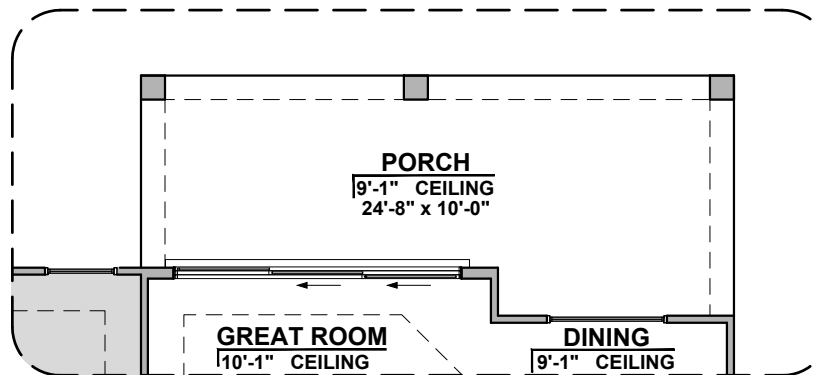

Valencia

1,740 Square Feet

Community: Hillside Park

LOGO	DESCRIPTION
	COAXIAL CABLE
	DATA
	ISP JUNCTION

Spanish Colonial (A)

Tuscan(B)

Garage Orientation: Left Right

Home is complete and accepted as built. _____

Ceiling Beam Treatment

Gourmet Kitchen

Powder Room

Bath 2 Shower

Valencia Options

1,740 Square Feet

Community: Hillside Park

LOW VOLTAGE LEGEND	
LOGO	DESCRIPTION
	COAXIAL CABLE
	DATA
	ISP JUNCTION

Extended Patio

Stacking Door ILO Standard Door

*Includes Tile in Great Room & Extended Patio

Stacking Door In Addition To Standard Door

*Includes Tile in Great Room & Extended Patio