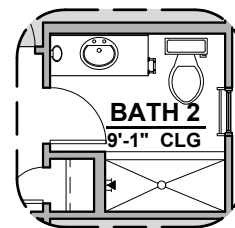

Valencia

1,740 Square Feet

Community: Hillside Park

LOGO	DESCRIPTION
	COAXIAL CABLE
	DATA
	ISP JUNCTION

Spanish Colonial (A)

Tuscan(B)

Garage Orientation: Left Right

Home is complete and accepted as built. _____

Home construction is in process, buyer accepts all option locations. _____

Valencia Options

1,740 Square Feet

Community: Hillside Park

LOW VOLTAGE LEGEND	
LOGO	DESCRIPTION
	COAXIAL CABLE
	DATA
	ISP JUNCTION

Ceiling Beam Treatment

Gourmet Kitchen

Powder Room

Bath 2 Shower

Valencia Options

1,740 Square Feet

Community: Hillside Park

LOW VOLTAGE LEGEND	
LOGO	DESCRIPTION
	COAXIAL CABLE
	DATA
	ISP JUNCTION