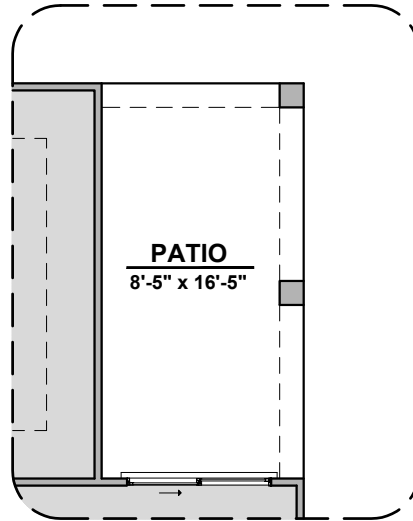

Willow

1,649 Square Feet

Community: Hillside Park

LOW VOLTAGE LEGEND	
LOGO	DESCRIPTION
	COAXIAL CABLE
	DATA
	ISP JUNCTION

Spanish Colonial (A)

Tuscan (B)

Garage Orientation: Left Right

Home is complete and accepted as built. _____

1,649 Square Feet
Community: Hillside Park

LOW VOLTAGE LEGEND	
LOGO	DESCRIPTION
	COAXIAL CABLE
	DATA
	ISP JUNCTION

Bath 2 Shower

Extended Patio

Tankless Water Heater

Center Hinge ILO Standard Door

Tub w/ Glass Shower