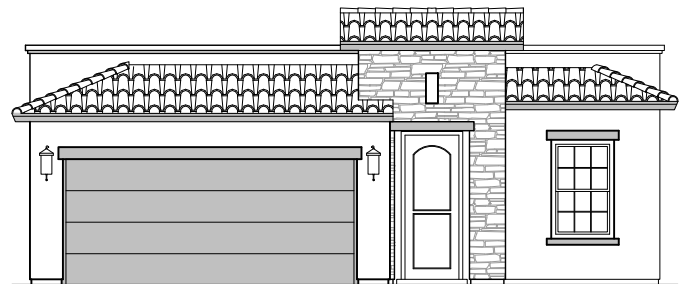

Willow

1,649 Square Feet

Community: Hillside Park

LOW VOLTAGE LEGEND	
LOGO	DESCRIPTION
	COAXIAL CABLE
	DATA
	ISP JUNCTION

Spanish Colonial (A)

Tuscan (B)

Garage Orientation: Left Right

Home is complete and accepted as built. _____

Home construction is in process, buyer accepts all option locations. _____

Willow Options

1,649 Square Feet
Community: Hillside Park

LOW VOLTAGE LEGEND	
LOGO	DESCRIPTION
	COAXIAL CABLE
	DATA
	ISP JUNCTION