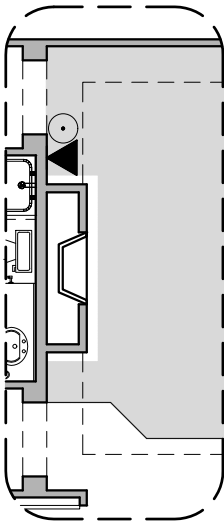

Willow

1,649 Square Feet

Community: Hillside Park

LOW VOLTAGE LEGEND	
LOGO	DESCRIPTION
	COAXIAL CABLE
	DATA
	ISP JUNCTION

Spanish Colonial (A)

Tuscan (B)

Garage Orientation: Left Right

Home is complete and accepted as built. _____

Home construction is in process, buyer accepts all option locations. _____

Willow Options

1,649 Square Feet
Community: Hillside Park

LOW VOLTAGE LEGEND	
LOGO	DESCRIPTION
	COAXIAL CABLE
	DATA
	ISP JUNCTION

1,649 Square Feet
Community: Hillside Park

LOW VOLTAGE LEGEND	
LOGO	DESCRIPTION
	COAXIAL CABLE
	DATA
	ISP JUNCTION

Bath 2 Shower

Extended Patio

Tankless Water Heater

Center Hinge ILO Standard Door

Tub w/ Glass Shower