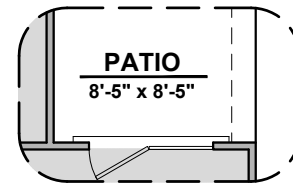

1,649 Square Feet
Community: Hillside Park

LOW VOLTAGE LEGEND	
LOGO	DESCRIPTION
	COAXIAL CABLE
	DATA
	ISP JUNCTION

Bath 2 Shower

Extended Patio

Tankless Water Heater

Center Hinge ILO Standard Door

Tub w/ Glass Shower