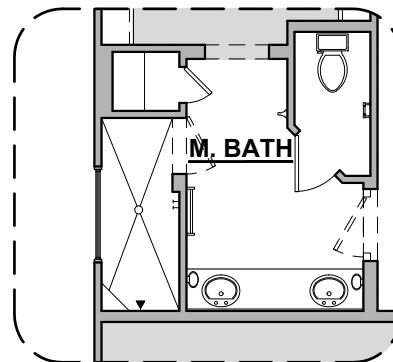

Deluxe Tile Shower