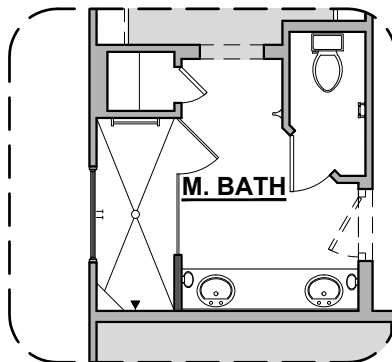

1,649 Square Feet
Community: Hillside Park

LOW VOLTAGE LEGEND	
LOGO	DESCRIPTION
	COAXIAL CABLE
	DATA
	ISP JUNCTION

Bath 2 Shower

Extended Patio

Tankless Water Heater

Center Hinge ILO Standard Door

Tub w/ Glass Shower