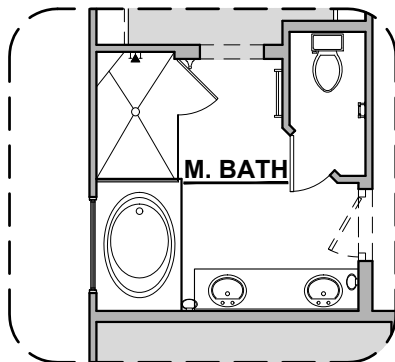

1,649 Square Feet
Community: Hillside Park

LOW VOLTAGE LEGEND	
LOGO	DESCRIPTION
	COAXIAL CABLE
	DATA
	ISP JUNCTION

Bath 2 Shower

Extended Patio

Tankless Water Heater

Center Hinge ILO Standard Door

Tub w/ Glass Shower