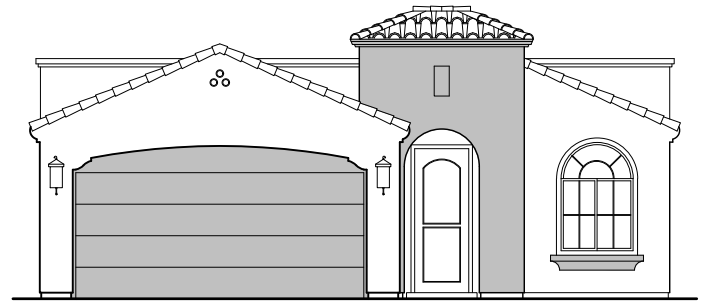

Willow

1,649 Square Feet

Community: Hillside Park

LOW VOLTAGE LEGEND	
LOGO	DESCRIPTION
	COAXIAL CABLE
	DATA
	ISP JUNCTION

Spanish Colonial (A)

Tuscan (B)

Garage Orientation: Left Right

Home is complete and accepted as built. _____