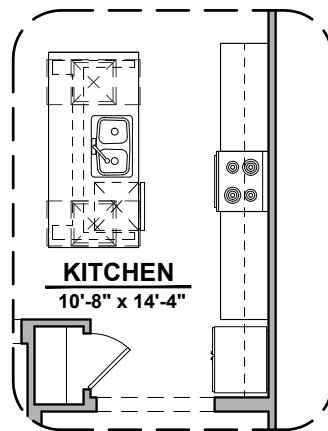

Willow Options

1,649 Square Feet
Community: Hillside Park

LOW VOLTAGE LEGEND	
LOGO	DESCRIPTION
	COAXIAL CABLE
	DATA
	ISP JUNCTION

Skylights