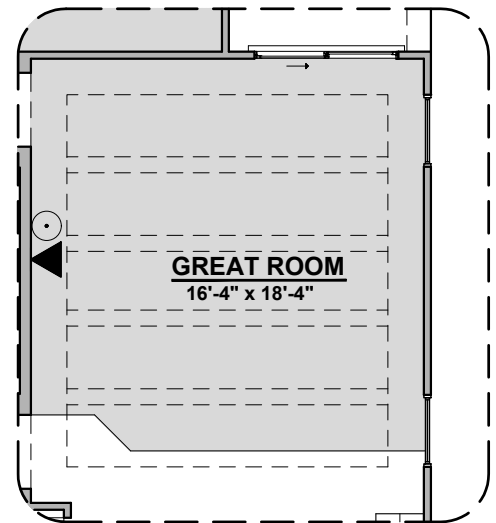

Ceiling Beam Treatment