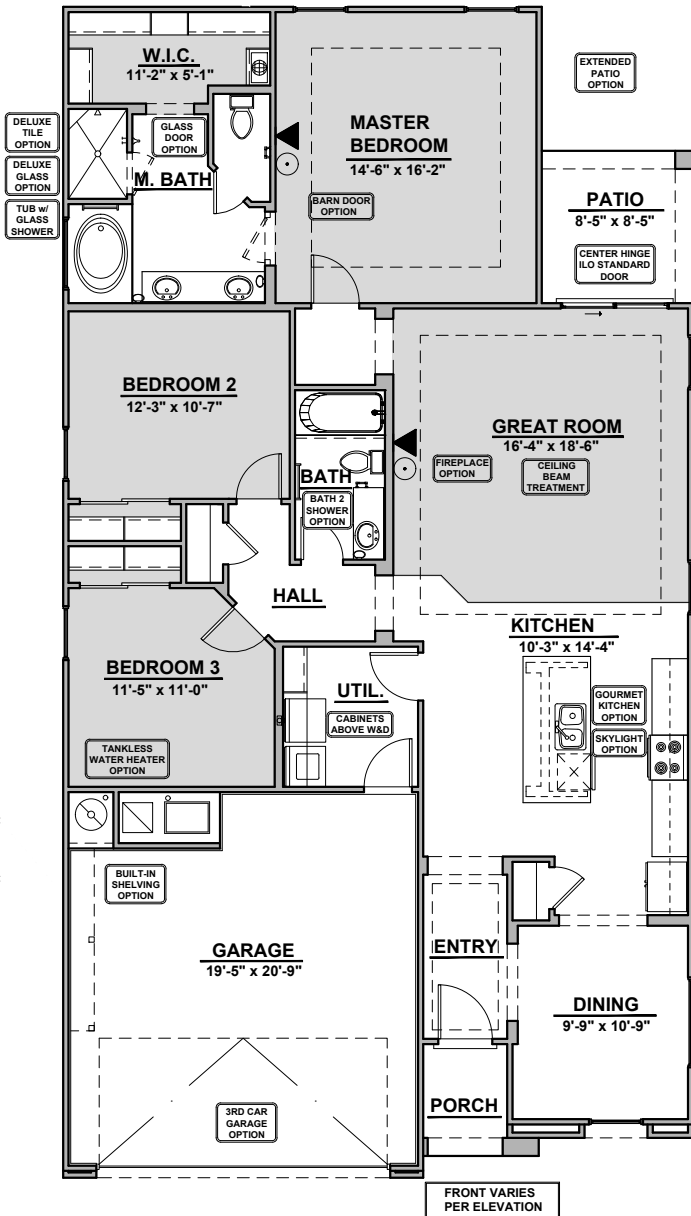

Willow

1,649 Square Feet

Community: Hillside Park

LOW VOLTAGE LEGEND	
LOGO	DESCRIPTION
	COAXIAL CABLE
	DATA
	ISP JUNCTION

Spanish Colonial (A)

Tuscan (B)

Garage Orientation: Left Right

Home is complete and accepted as built. _____

Home construction is in process, buyer accepts all option locations. _____

Willow Options

1,649 Square Feet
Community: Hillside Park

LOW VOLTAGE LEGEND	
LOGO	DESCRIPTION
	COAXIAL CABLE
	DATA
	ISP JUNCTION

FirePlace

**Traditional
FirePlace**

**Contemporary
FirePlace**

Barn Door

Gourmet Kitchen

Skylights

Ceiling Beam Treatment

Willow Options

1,649 Square Feet
Community: Hillside Park

LOW VOLTAGE LEGEND	
LOGO	DESCRIPTION
	COAXIAL CABLE
	DATA
	ISP JUNCTION

Bath 2 Shower

Extended Patio

Tankless Water Heater

Center Hinge ILO Standard Door

Tub w/ Glass Shower