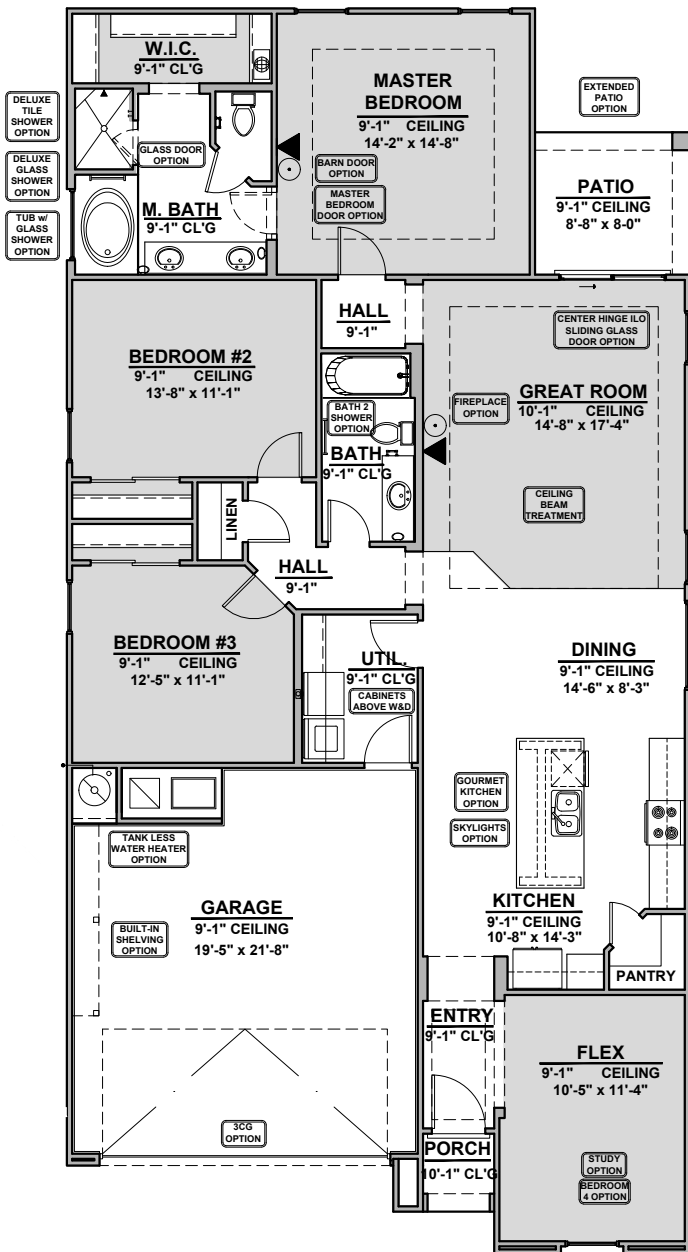

Soledad

1,752 Square Feet

Community: Painted Desert 4

LOW VOLTAGE LEGEND	
LOGO	DESCRIPTION
	COAXIAL CABLE
	DATA
	ISP JUNCTION

Spanish Colonial (A)

Tuscan (B)

Garage Orientation: Left Right

Home is complete and accepted as built. _____

Home construction is in process, buyer accepts all option locations. _____

Soledad Options

1,752 Square Feet

Community: Painted Desert 4

LOW VOLTAGE LEGEND	
LOGO	DESCRIPTION
	COAXIAL CABLE
	DATA
	ISP JUNCTION

Tankless Water
Heater

Center Hinge ILO
Sliding Glass Door

Soledad Options

1,752 Square Feet

Community: Painted Desert 4

LOW VOLTAGE LEGEND	
LOGO	DESCRIPTION
	COAXIAL CABLE
	DATA
	ISP JUNCTION

Ceiling Beam Treatment

Gourmet Kitchen

Skylights

Study

Bedroom #4

Bath 2 Shower