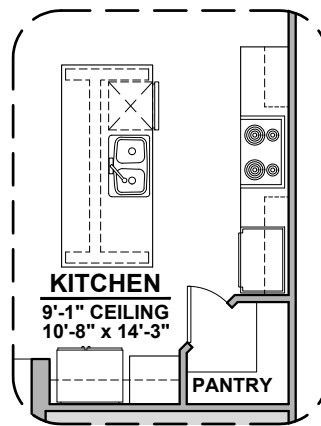

Tankless Water
Heater

Center Hinge ILO
Sliding Glass Door

Soledad Options

1,752 Square Feet

Community: Painted Desert 4

LOW VOLTAGE LEGEND	
LOGO	DESCRIPTION
	COAXIAL CABLE
	DATA
	ISP JUNCTION

Ceiling Beam Treatment