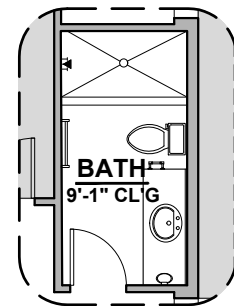

Soledad

1,752 Square Feet

Community: Painted Desert 4

LOW VOLTAGE LEGEND	
LOGO	DESCRIPTION
	COAXIAL CABLE
	DATA
	ISP JUNCTION

Spanish Colonial (A)

Tuscan (B)

Garage Orientation: Left Right

Home is complete and accepted as built. _____

Tankless Water
Heater

Center Hinge ILO
Sliding Glass Door

Soledad Options

1,752 Square Feet

Community: Painted Desert 4

LOW VOLTAGE LEGEND	
LOGO	DESCRIPTION
	COAXIAL CABLE
	DATA
	ISP JUNCTION

Ceiling Beam Treatment

Gourmet Kitchen

Skylights

Study

Bedroom #4

Bath 2 Shower