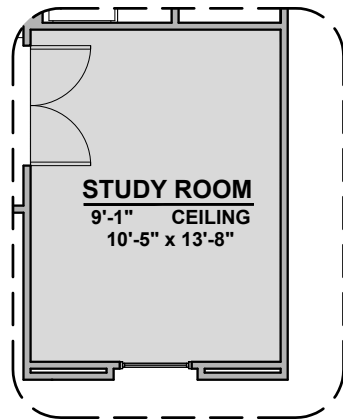

Soledad Options

1,752 Square Feet

Community: Painted Desert 4

LOW VOLTAGE LEGEND	
LOGO	DESCRIPTION
	COAXIAL CABLE
	DATA
	ISP JUNCTION

Study