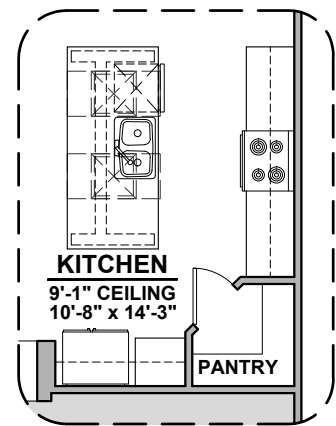

Soledad Options

1,752 Square Feet

Community: Painted Desert 4

LOW VOLTAGE LEGEND	
LOGO	DESCRIPTION
	COAXIAL CABLE
	DATA
	ISP JUNCTION

Skylights