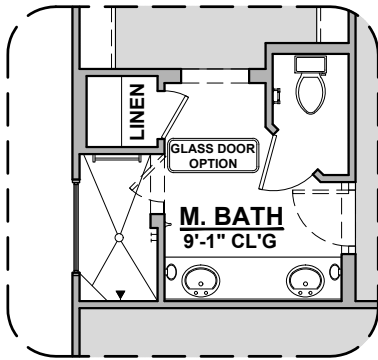

Soledad

1,752 Square Feet

Community: Painted Desert 4

LOW VOLTAGE LEGEND	
LOGO	DESCRIPTION
	COAXIAL CABLE
	DATA
	ISP JUNCTION

Spanish Colonial (A)

Tuscan (B)

Garage Orientation: Left Right

Home is complete and accepted as built. _____

Home construction is in process, buyer accepts all option locations. _____

Soledad Options

1,752 Square Feet

Community: Painted Desert 4

LOW VOLTAGE LEGEND	
LOGO	DESCRIPTION
	COAXIAL CABLE
	DATA
	ISP JUNCTION

Tankless Water
Heater

Center Hinge ILO
Sliding Glass Door

Soledad Options

1,752 Square Feet

Community: Painted Desert 4

LOW VOLTAGE LEGEND	
LOGO	DESCRIPTION
	COAXIAL CABLE
	DATA
	ISP JUNCTION

Ceiling Beam Treatment