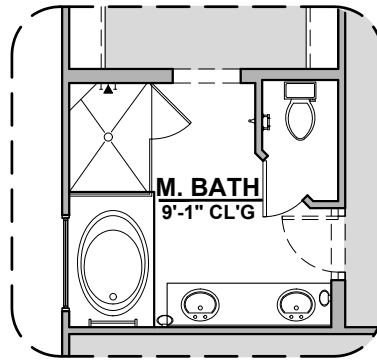

Tub w/ Glass Shower