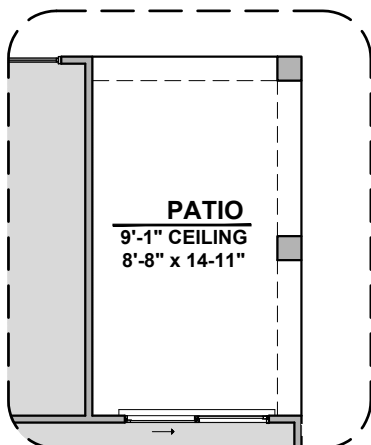

Extended Patio