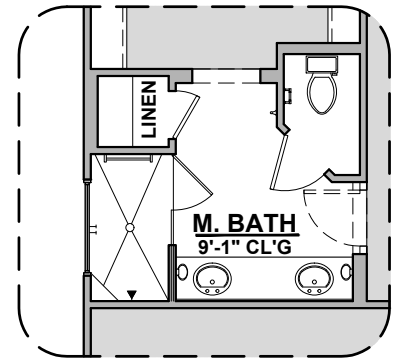

Deluxe Glass Shower