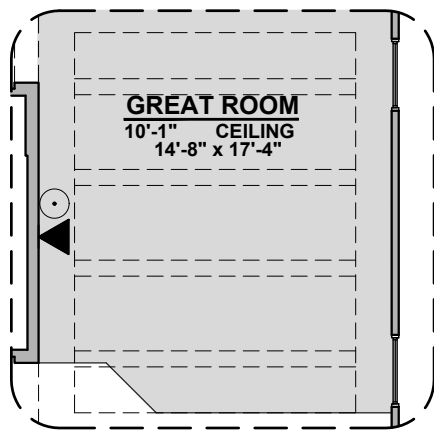

Tankless Water
Heater

Center Hinge ILO
Sliding Glass Door

Soledad Options

1,752 Square Feet

Community: Painted Desert 4

LOW VOLTAGE LEGEND	
LOGO	DESCRIPTION
	COAXIAL CABLE
	DATA
	ISP JUNCTION

Ceiling Beam Treatment