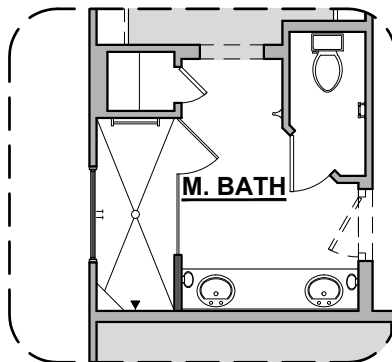

1,649 Square Feet

Community: Painted Desert 4

LOW VOLTAGE LEGEND	
LOGO	DESCRIPTION
	COAXIAL CABLE
	DATA
	ISP JUNCTION

Bath 2 Shower

Extended Patio

Tankless Water Heater

Center Hinge ILO Standard Door

Tub w/ Glass Shower