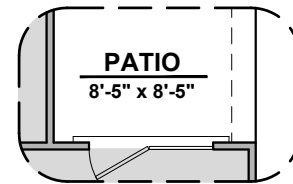

Willow

1,649 Square Feet

Community: Painted Desert 4

LOW VOLTAGE LEGEND	
LOGO	DESCRIPTION
	COAXIAL CABLE
	DATA
	ISP JUNCTION

Spanish Colonial (A)

Tuscan (B)

Garage Orientation: Left Right

Home is complete and accepted as built. _____

1,649 Square Feet

Community: Painted Desert 4

LOW VOLTAGE LEGEND	
LOGO	DESCRIPTION
	COAXIAL CABLE
	DATA
	ISP JUNCTION

Bath 2 Shower

Extended Patio

Tankless Water Heater

Center Hinge ILO Standard Door

Tub w/ Glass Shower