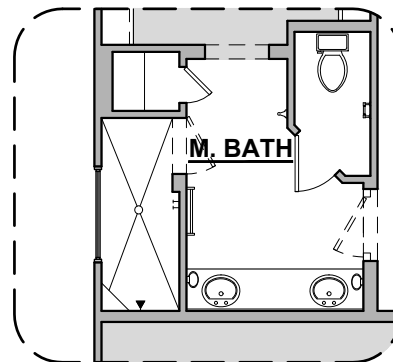

Deluxe Tile Shower