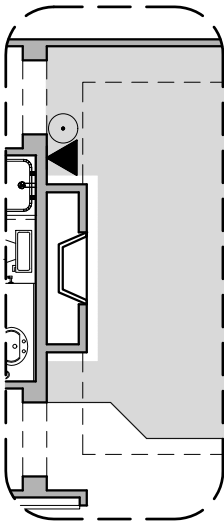

Willow

1,649 Square Feet

Community: Painted Desert 4

LOW VOLTAGE LEGEND	
LOGO	DESCRIPTION
	COAXIAL CABLE
	DATA
	ISP JUNCTION

Spanish Colonial (A)

Tuscan (B)

Garage Orientation: Left Right

Home is complete and accepted as built. _____

Home construction is in process, buyer accepts all option locations. _____

Willow Options

1,649 Square Feet
Community: Painted Desert 4

LOW VOLTAGE LEGEND	
LOGO	DESCRIPTION
	COAXIAL CABLE
	DATA
	ISP JUNCTION

1,649 Square Feet

Community: Painted Desert 4

LOW VOLTAGE LEGEND	
LOGO	DESCRIPTION
	COAXIAL CABLE
	DATA
	ISP JUNCTION

Bath 2 Shower

Extended Patio

Tankless Water Heater

Center Hinge ILO Standard Door

Tub w/ Glass Shower