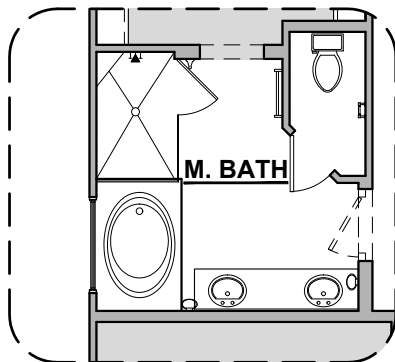

1,649 Square Feet

Community: Painted Desert 4

LOW VOLTAGE LEGEND	
LOGO	DESCRIPTION
	COAXIAL CABLE
	DATA
	ISP JUNCTION

Bath 2 Shower

Extended Patio

Tankless Water Heater

Center Hinge ILO Standard Door

Tub w/ Glass Shower