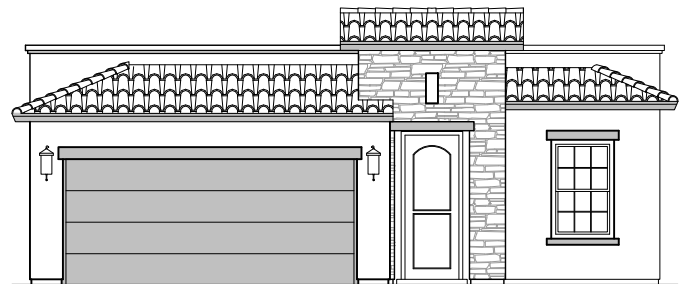

Willow

1,649 Square Feet

Community: Painted Desert 4

LOW VOLTAGE LEGEND	
LOGO	DESCRIPTION
	COAXIAL CABLE
	DATA
	ISP JUNCTION

Spanish Colonial (A)

Tuscan (B)

Garage Orientation: Left Right

Home is complete and accepted as built. _____

Home construction is in process, buyer accepts all option locations. _____

Willow Options

1,649 Square Feet
Community: Painted Desert 4

LOW VOLTAGE LEGEND	
LOGO	DESCRIPTION
	COAXIAL CABLE
	DATA
	ISP JUNCTION