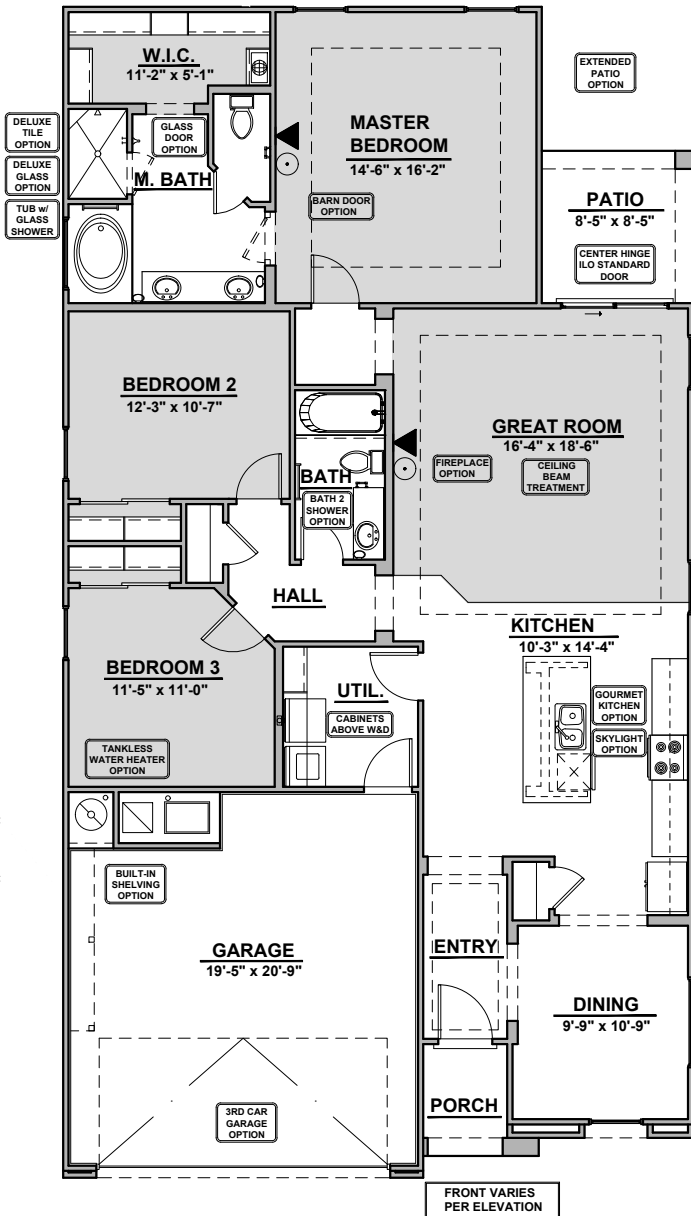

Willow

1,649 Square Feet

Community: Painted Desert 4

LOW VOLTAGE LEGEND	
LOGO	DESCRIPTION
	COAXIAL CABLE
	DATA
	ISP JUNCTION

Spanish Colonial (A)

Tuscan (B)

Garage Orientation: Left Right

Home is complete and accepted as built. _____

Home construction is in process, buyer accepts all option locations. _____

Willow Options

1,649 Square Feet
Community: Painted Desert 4

LOW VOLTAGE LEGEND	
LOGO	DESCRIPTION
	COAXIAL CABLE
	DATA
	ISP JUNCTION

FirePlace

**Traditional
FirePlace**

**Contemporary
FirePlace**

Barn Door

Gourmet Kitchen

Skylights

Ceiling Beam Treatment

Willow Options

1,649 Square Feet

Community: Painted Desert 4

LOW VOLTAGE LEGEND	
LOGO	DESCRIPTION
	COAXIAL CABLE
	DATA
	ISP JUNCTION

Bath 2 Shower

Extended Patio

Tankless Water Heater

Center Hinge ILO Standard Door

Tub w/ Glass Shower