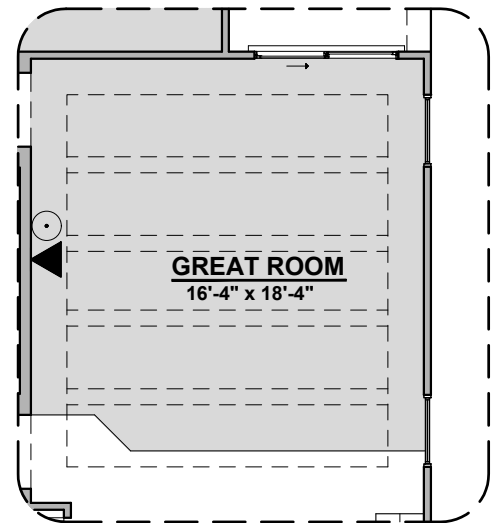

Ceiling Beam Treatment