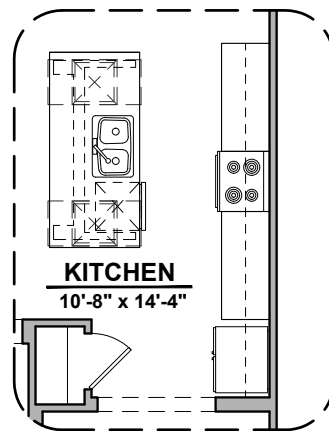

Willow Options

1,649 Square Feet
Community: Painted Desert 4

LOW VOLTAGE LEGEND	
LOGO	DESCRIPTION
	COAXIAL CABLE
	DATA
	ISP JUNCTION

Skylights