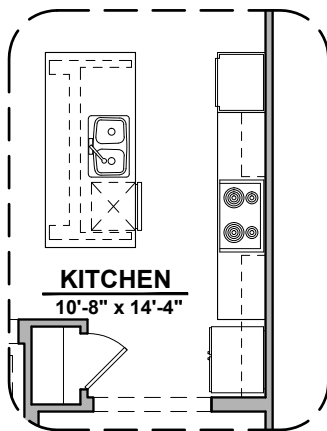

Gourmet Kitchen