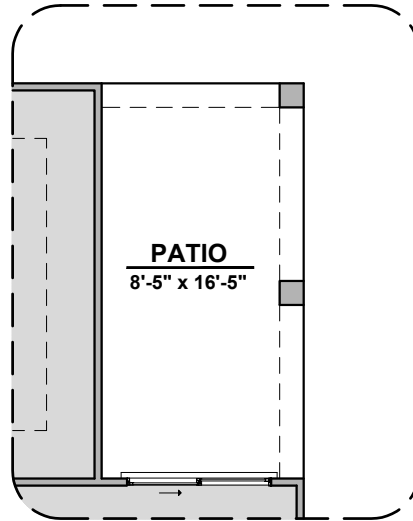

Willow

1,649 Square Feet

Community: Painted Desert 4

LOW VOLTAGE LEGEND	
LOGO	DESCRIPTION
	COAXIAL CABLE
	DATA
	ISP JUNCTION

Spanish Colonial (A)

Tuscan (B)

Garage Orientation: Left Right

Home is complete and accepted as built. _____

1,649 Square Feet

Community: Painted Desert 4

LOW VOLTAGE LEGEND	
LOGO	DESCRIPTION
	COAXIAL CABLE
	DATA
	ISP JUNCTION

Bath 2 Shower

Extended Patio

Tankless Water Heater

Center Hinge ILO Standard Door

Tub w/ Glass Shower