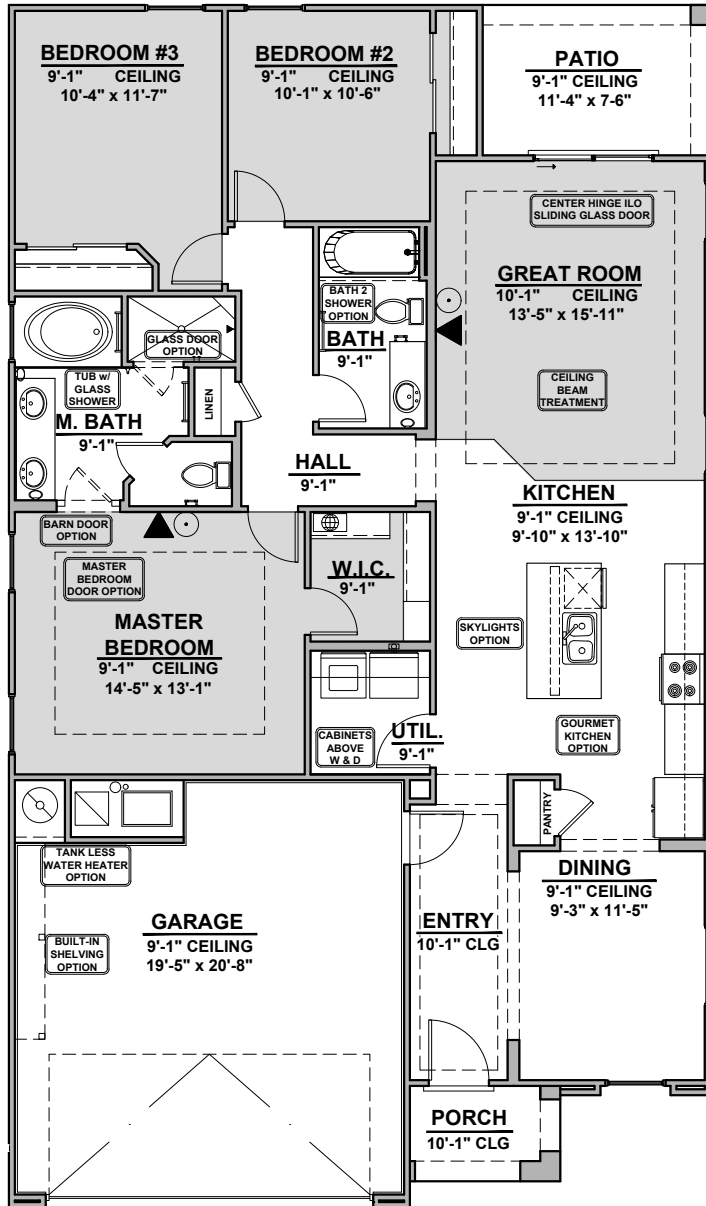

Aguirre

1,501 Square Feet

Community: Painted Desert 4

LOW VOLTAGE LEGEND	
LOGO	DESCRIPTION
	COAXIAL CABLE
	DATA
	ISP JUNCTION

Spanish Colonial (A)

Tuscan (B)

Garage Orientation: Left Right

Home is complete and accepted as built. _____

Home construction is in process, buyer accepts all option locations. _____

Aguirre Options

1,501 Square Feet

Community: Painted Desert 4

LOW VOLTAGE LEGEND	
LOGO	DESCRIPTION
	COAXIAL CABLE
	DATA
	ISP JUNCTION

Ceiling Beam Treatment

Gourmet Kitchen

Bath 2 Shower

Tub w/ Glass Shower

Center Hinge ILO Sliding Glass Door

Tankless Water Heater

Barn Door