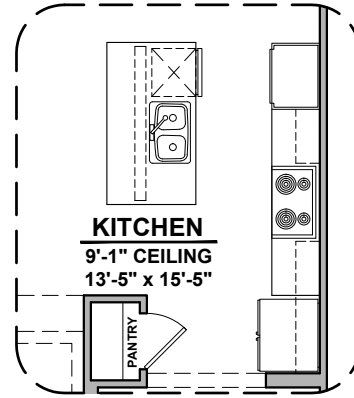

Gourmet Kitchen