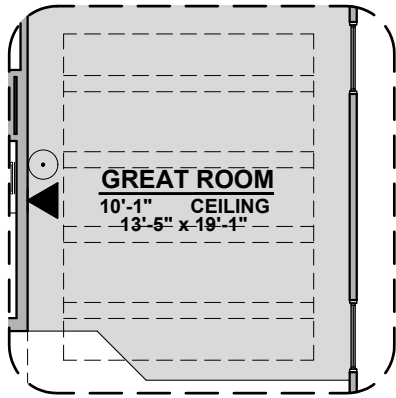

Home construction is in process, buyer accepts all option locations. _____

Aguirre Options

1,501 Square Feet

Community: Painted Desert 4

LOW VOLTAGE LEGEND	
LOGO	DESCRIPTION
	COAXIAL CABLE
	DATA
	ISP JUNCTION