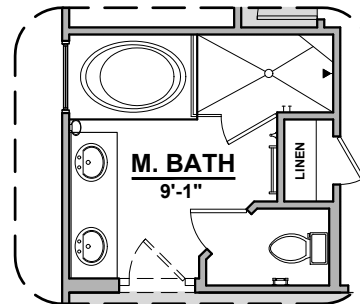

Aguirre

1,501 Square Feet

Community: Painted Desert 4

LOW VOLTAGE LEGEND	
LOGO	DESCRIPTION
	COAXIAL CABLE
	DATA
	ISP JUNCTION

Spanish Colonial (A)

Tuscan (B)

Garage Orientation: Left Right

Home is complete and accepted as built. _____

Home construction is in process, buyer accepts all option locations. _____

Aguirre Options

1,501 Square Feet

Community: Painted Desert 4

LOW VOLTAGE LEGEND	
LOGO	DESCRIPTION
	COAXIAL CABLE
	DATA
	ISP JUNCTION

Ceiling Beam Treatment

Gourmet Kitchen

Bath 2 Shower

Tub w/ Glass Shower

Center Hinge ILO Sliding Glass Door

Tankless Water Heater

Barn Door