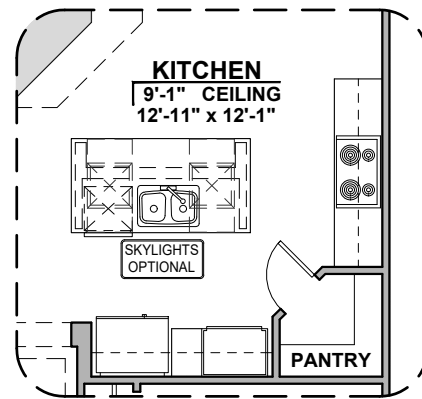

Valencia Options

1,740 Square Feet

Community: Paseo Del Este

LOW VOLTAGE LEGEND	
LOGO	DESCRIPTION
	COAXIAL CABLE
	DATA
	ISP JUNCTION

Ceiling Beam Treatment

Gourmet Kitchen

Powder Room

Bath 2 Shower

Valencia Options

1,740 Square Feet

Community: Paseo Del Este

LOW VOLTAGE LEGEND	
LOGO	DESCRIPTION
	COAXIAL CABLE
	DATA
	ISP JUNCTION

Extended Patio

Stacking Door ILO Standard Door

*Includes Tile in Great Room & Extended Patio