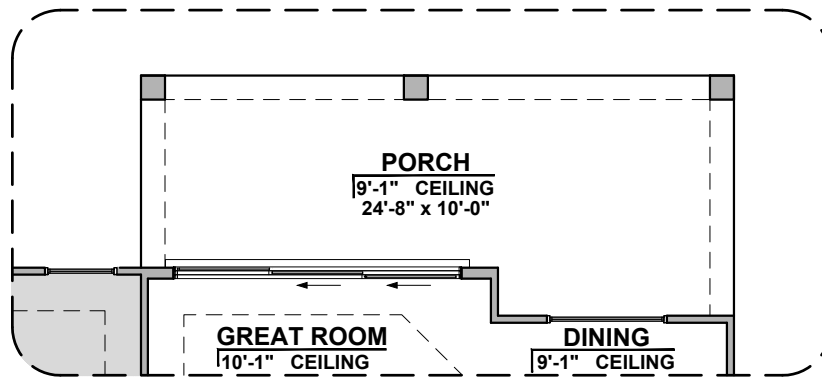

Valencia Options

1,740 Square Feet

Community: Paseo Del Este

LOW VOLTAGE LEGEND	
LOGO	DESCRIPTION
	COAXIAL CABLE
	DATA
	ISP JUNCTION

Extended Patio

Stacking Door ILO Standard Door

*Includes Tile in Great Room & Extended Patio