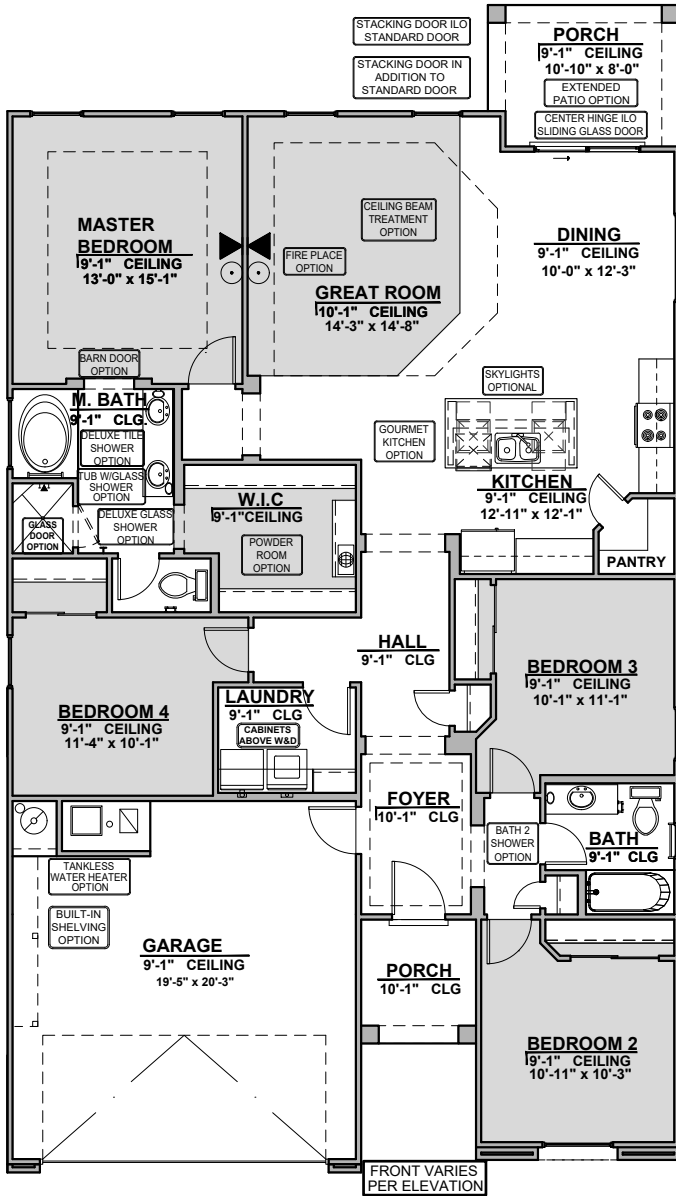

Valencia

1,740 Square Feet

Community: Paseo Del Este

LOGO	DESCRIPTION
	COAXIAL CABLE
	DATA
	ISP JUNCTION

Spanish Colonial (A)

Tuscan (B)

Garage Orientation: Left Right

Home is complete and accepted as built.

Home construction is in process, buyer accepts all option locations.

Valencia Options

1,740 Square Feet

Community: Paseo Del Este

LOW VOLTAGE LEGEND	
LOGO	DESCRIPTION
	COAXIAL CABLE
	DATA
	ISP JUNCTION

Fireplace

Traditional
Fireplace

Contemporary
Fireplace

Barn Door

Center Hinge Door ILO
Sliding Glass Door

Tankless Water
Heater

Deluxe Glass Shower

Deluxe Tile Shower

Tub w/ Glass Shower

Valencia Options

1,740 Square Feet

Community: Paseo Del Este

LOW VOLTAGE LEGEND	
LOGO	DESCRIPTION
	COAXIAL CABLE
	DATA
	ISP JUNCTION

Ceiling Beam Treatment

Gourmet Kitchen

Powder Room

Bath 2 Shower