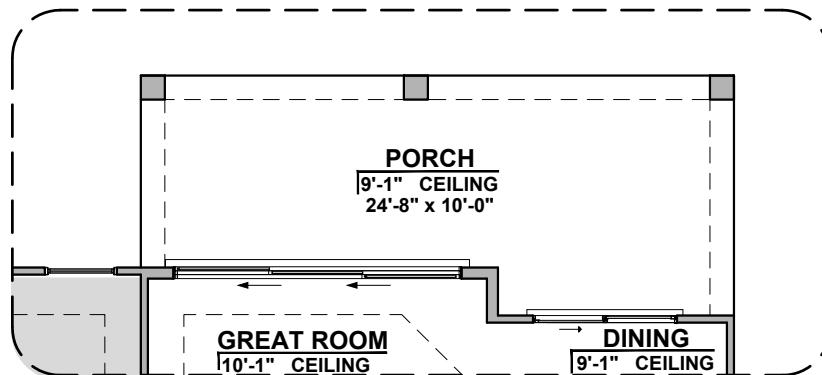

Valencia Options

1,740 Square Feet

Community: Paseo Del Este

LOW VOLTAGE LEGEND	
LOGO	DESCRIPTION
	COAXIAL CABLE
	DATA
	ISP JUNCTION

Extended Patio

Stacking Door ILO Standard Door

*Includes Tile in Great Room & Extended Patio