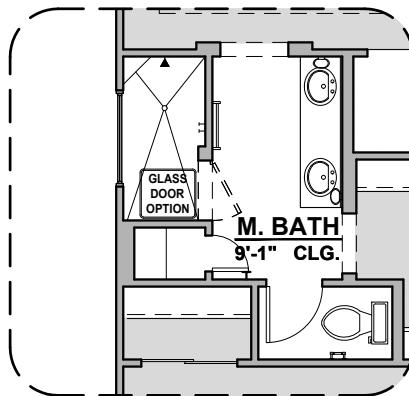

Deluxe Tile Shower