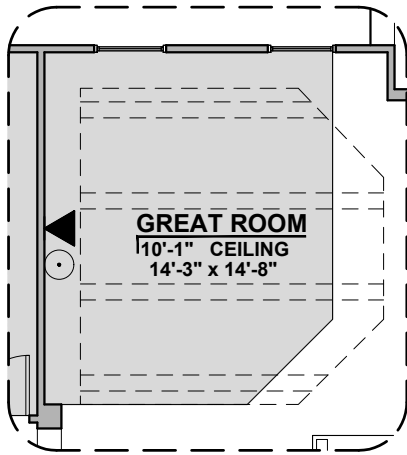

Valencia Options

1,740 Square Feet

Community: Paseo Del Este

LOW VOLTAGE LEGEND	
LOGO	DESCRIPTION
	COAXIAL CABLE
	DATA
	ISP JUNCTION

Ceiling Beam Treatment

Gourmet Kitchen

Powder Room

Bath 2 Shower

Valencia Options

1,740 Square Feet

Community: Paseo Del Este

LOW VOLTAGE LEGEND	
LOGO	DESCRIPTION
	COAXIAL CABLE
	DATA
	ISP JUNCTION

Extended Patio

Stacking Door ILO Standard Door

*Includes Tile in Great Room & Extended Patio