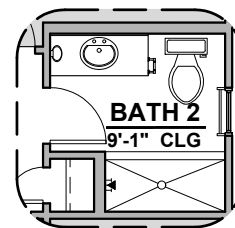

Valencia Options

1,740 Square Feet

Community: Paseo Del Este

LOW VOLTAGE LEGEND	
LOGO	DESCRIPTION
	COAXIAL CABLE
	DATA
	ISP JUNCTION

Ceiling Beam Treatment

Gourmet Kitchen

Powder Room

Bath 2 Shower

Valencia Options

1,740 Square Feet

Community: Paseo Del Este

LOW VOLTAGE LEGEND	
LOGO	DESCRIPTION
	COAXIAL CABLE
	DATA
	ISP JUNCTION

Extended Patio

Stacking Door ILO Standard Door

*Includes Tile in Great Room & Extended Patio