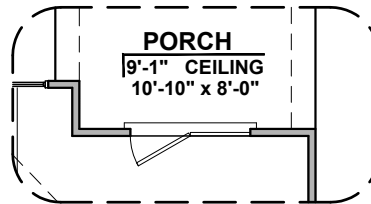

Center Hinge Door ILO
Sliding Glass Door