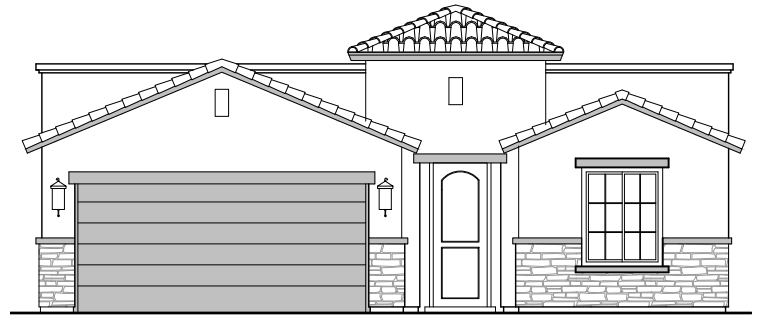

Valencia

1,740 Square Feet

Community: Paseo Del Este

LOGO	DESCRIPTION
	COAXIAL CABLE
	DATA
	ISP JUNCTION

Spanish Colonial (A)

Tuscan (B)

Garage Orientation: Left Right

Home is complete and accepted as built.

Home construction is in process, buyer accepts all option locations.

Valencia Options

1,740 Square Feet

Community: Paseo Del Este

LOW VOLTAGE LEGEND	
LOGO	DESCRIPTION
	COAXIAL CABLE
	DATA
	ISP JUNCTION

Fireplace