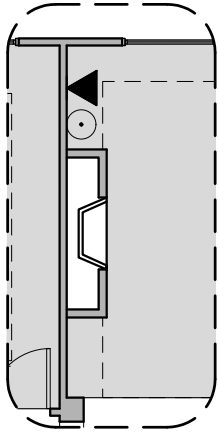

Valencia

1,740 Square Feet

Community: Paseo Del Este

LOGO	DESCRIPTION
	COAXIAL CABLE
	DATA
	ISP JUNCTION

Spanish Colonial (A)

Tuscan (B)

Garage Orientation: Left Right

Home is complete and accepted as built.

Home construction is in process, buyer accepts all option locations.

Valencia Options

1,740 Square Feet

Community: Paseo Del Este

LOW VOLTAGE LEGEND	
LOGO	DESCRIPTION
	COAXIAL CABLE
	DATA
	ISP JUNCTION

Fireplace