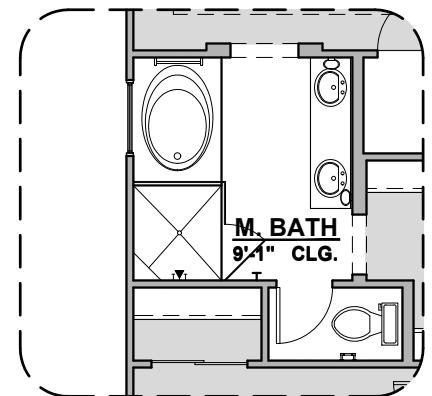

Traditional
Fireplace

Contemporary
Fireplace

Barn Door

Center Hinge Door ILO
Sliding Glass Door

Tankless Water
Heater

Deluxe Glass Shower

Deluxe Tile Shower

Tub w/ Glass Shower

Valencia Options

1,740 Square Feet

Community: Paseo Del Este

LOW VOLTAGE LEGEND	
LOGO	DESCRIPTION
	COAXIAL CABLE
	DATA
	ISP JUNCTION

Ceiling Beam Treatment

Gourmet Kitchen

Powder Room

Bath 2 Shower