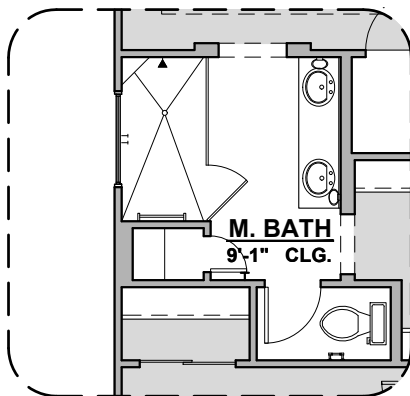

Traditional
Fireplace

Contemporary
Fireplace

Barn Door

Center Hinge Door ILO
Sliding Glass Door

Tankless Water
Heater

Deluxe Glass Shower

Deluxe Tile Shower

Tub w/ Glass Shower

Valencia Options

1,740 Square Feet

Community: Paseo Del Este

LOW VOLTAGE LEGEND	
LOGO	DESCRIPTION
	COAXIAL CABLE
	DATA
	ISP JUNCTION

Ceiling Beam Treatment

Gourmet Kitchen

Powder Room

Bath 2 Shower