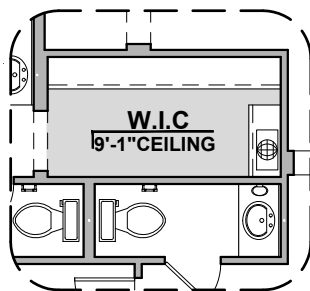

Valencia Options

1,740 Square Feet

Community: Paseo Del Este

LOW VOLTAGE LEGEND	
LOGO	DESCRIPTION
	COAXIAL CABLE
	DATA
	ISP JUNCTION

Ceiling Beam Treatment

Gourmet Kitchen

Powder Room

Bath 2 Shower

Valencia Options

1,740 Square Feet

Community: Paseo Del Este

LOW VOLTAGE LEGEND	
LOGO	DESCRIPTION
	COAXIAL CABLE
	DATA
	ISP JUNCTION

Extended Patio

Stacking Door ILO Standard Door

*Includes Tile in Great Room & Extended Patio