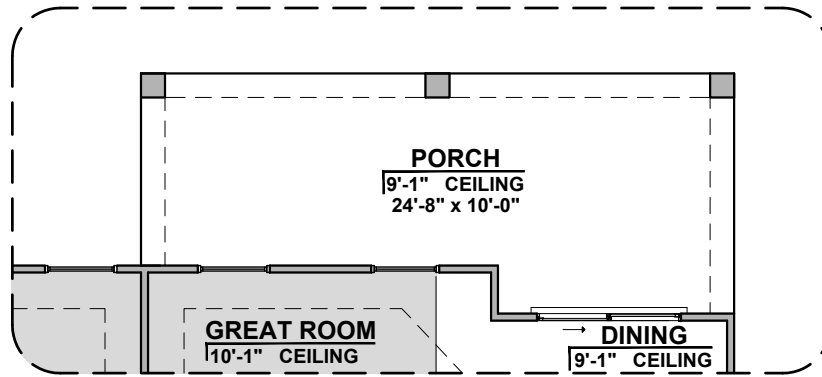

Valencia Options

1,740 Square Feet

Community: Paseo Del Este

LOW VOLTAGE LEGEND	
LOGO	DESCRIPTION
	COAXIAL CABLE
	DATA
	ISP JUNCTION

Ceiling Beam Treatment

Gourmet Kitchen

Powder Room

Bath 2 Shower

Valencia Options

1,740 Square Feet

Community: Paseo Del Este

LOW VOLTAGE LEGEND	
LOGO	DESCRIPTION
	COAXIAL CABLE
	DATA
	ISP JUNCTION

Extended Patio

Stacking Door ILO Standard Door

*Includes Tile in Great Room & Extended Patio