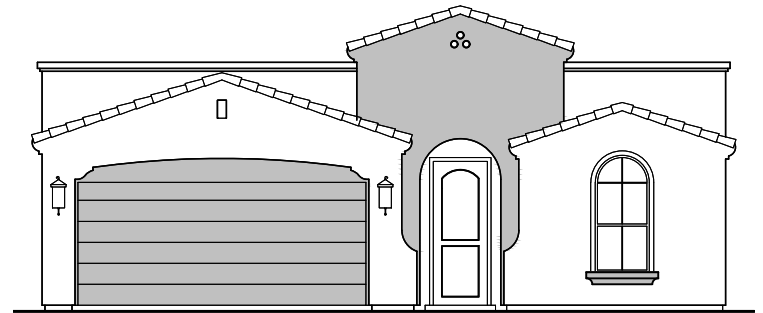

Valencia

1,740 Square Feet

Community: Paseo Del Este

LOGO	DESCRIPTION
	COAXIAL CABLE
	DATA
	ISP JUNCTION

Spanish Colonial (A)

Tuscan (B)

Garage Orientation: Left Right

Home is complete and accepted as built.

Home construction is in process, buyer accepts all option locations.

Valencia Options

1,740 Square Feet

Community: Paseo Del Este

LOW VOLTAGE LEGEND	
LOGO	DESCRIPTION
	COAXIAL CABLE
	DATA
	ISP JUNCTION

Fireplace