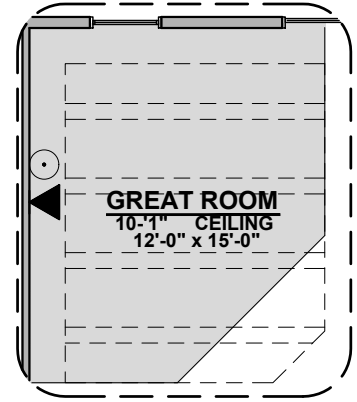

Ceiling Beam
Treatment