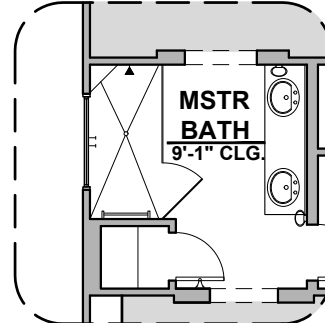

Deluxe Glass
Shower