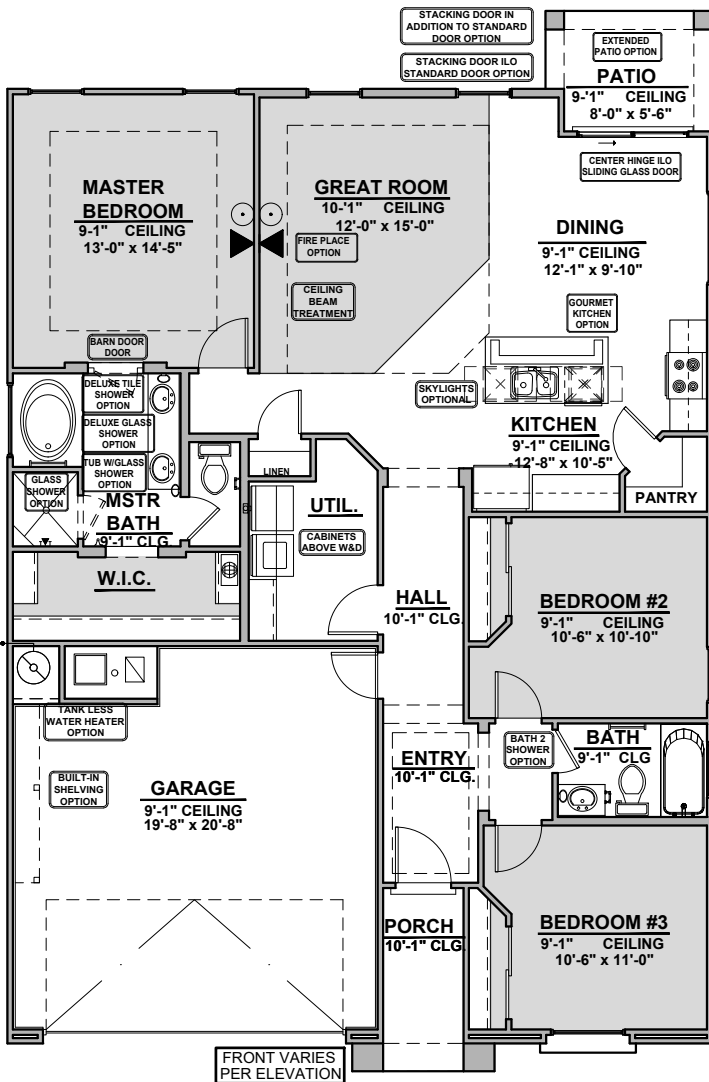

Shalem

1,473 Square Feet

Community: Paseo Del Este

| LOGO | DESCRIPTION |
|------|---------------|
| | COAXIAL CABLE |
| | DATA |
| | ISP JUNCTION |

Spanish Colonial (A)

Tuscan (B)

Garage Orientation: Left Right

Home is complete and accepted as built. _____

Home construction is in process, buyer accepts all option locations. _____

Shalem Options

1,473 Square Feet

Community: Paseo Del Este

| LOW VOLTAGE LEGEND | |
|--------------------|---------------|
| LOGO | DESCRIPTION |
| | COAXIAL CABLE |
| | DATA |
| | ISP JUNCTION |

Fire Place

Contemporary
FirePlace

Traditional
FirePlace

Ceiling Beam
Treatment

Deluxe Tile
Shower

Tub w/ Glass
Shower

Deluxe Glass
Shower

Tankless Water
Heater

Gourmet Kitchen

Bath 2 Shower

Barn Door

Center Hinge ILO
Sliding Glass Door

Shalem Options

1,473 Square Feet

Community: Paseo Del Este

| LOW VOLTAGE LEGEND | |
|--------------------|---------------|
| LOGO | DESCRIPTION |
| | COAXIAL CABLE |
| | DATA |
| | ISP JUNCTION |