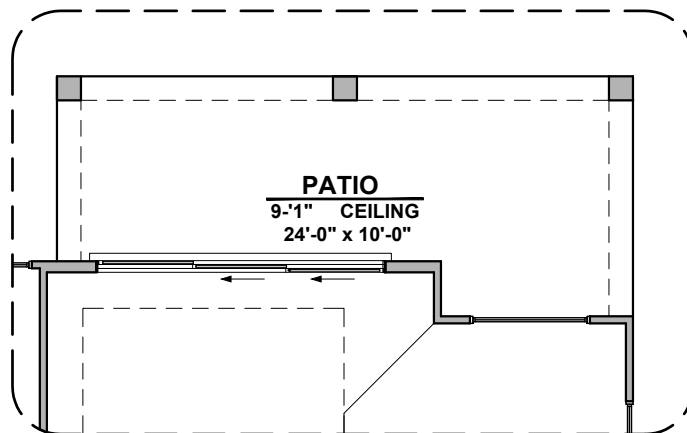

Gourmet Kitchen

Bath 2 Shower

Barn Door

Center Hinge ILO
Sliding Glass Door

Shalem Options

1,473 Square Feet

Community: Paseo Del Este

| LOW VOLTAGE LEGEND | |
|--------------------|---------------|
| LOGO | DESCRIPTION |
| | COAXIAL CABLE |
| | DATA |
| | ISP JUNCTION |

Extended Patio

Stacking Door In Addition To Standard Door

*Includes Tile in Great Room & Extended Patio

Stacking Door ILO Standard Door

*Includes Tile in Great Room & Extended Patio