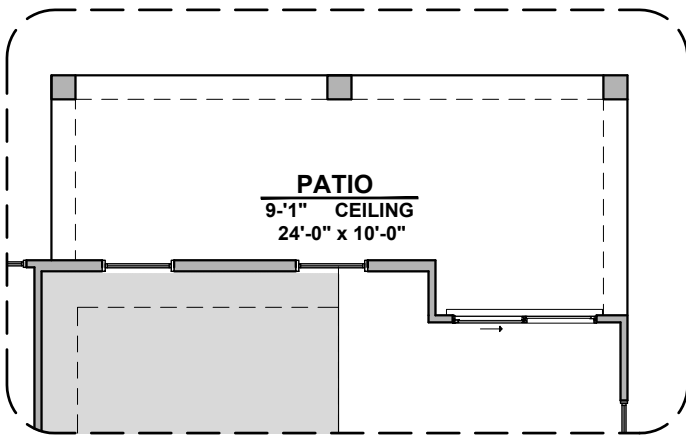

Gourmet Kitchen

Bath 2 Shower

Barn Door

Center Hinge ILO
Sliding Glass Door

Shalem Options

1,473 Square Feet

Community: Paseo Del Este

| LOW VOLTAGE LEGEND | |
|--------------------|---------------|
| LOGO | DESCRIPTION |
| | COAXIAL CABLE |
| | DATA |
| | ISP JUNCTION |

Extended Patio

Stacking Door In Addition To Standard Door

*Includes Tile in Great Room & Extended Patio

Stacking Door ILO Standard Door

*Includes Tile in Great Room & Extended Patio