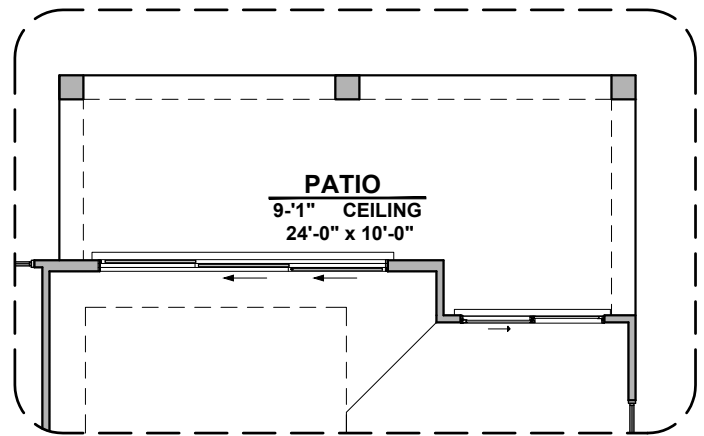

Gourmet Kitchen

Bath 2 Shower

Barn Door

Center Hinge ILO
Sliding Glass Door

Shalem Options

1,473 Square Feet

Community: Paseo Del Este

| LOW VOLTAGE LEGEND | |
|--------------------|---------------|
| LOGO | DESCRIPTION |
| | COAXIAL CABLE |
| | DATA |
| | ISP JUNCTION |

Extended Patio

Stacking Door In Addition To Standard Door

*Includes Tile in Great Room & Extended Patio

Stacking Door ILO Standard Door

*Includes Tile in Great Room & Extended Patio