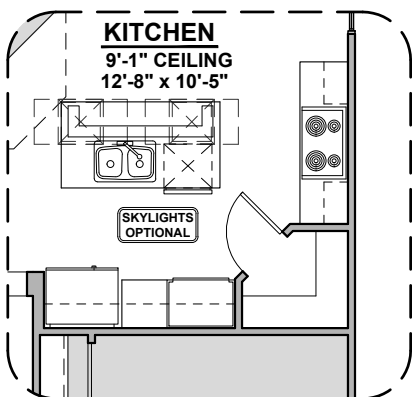

Gourmet Kitchen

Bath 2 Shower

Barn Door

Center Hinge ILO
Sliding Glass Door

Shalem Options

1,473 Square Feet

Community: Paseo Del Este

| LOW VOLTAGE LEGEND | |
|--------------------|---------------|
| LOGO | DESCRIPTION |
| | COAXIAL CABLE |
| | DATA |
| | ISP JUNCTION |

Extended Patio

Stacking Door In Addition To Standard Door

*Includes Tile in Great Room & Extended Patio

Stacking Door ILO Standard Door

*Includes Tile in Great Room & Extended Patio