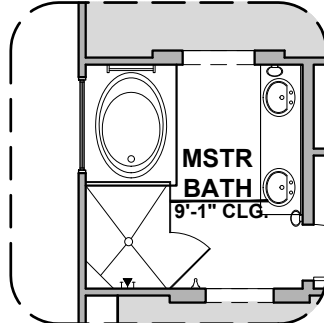

Fire Place

Contemporary
FirePlace

Traditional
FirePlace

Ceiling Beam
Treatment

Deluxe Tile
Shower

Tub w/ Glass
Shower

Deluxe Glass
Shower

Tankless Water
Heater

Gourmet Kitchen

Bath 2 Shower

Barn Door

Center Hinge ILO
Sliding Glass Door

Shalem Options

1,473 Square Feet

Community: Paseo Del Este

| LOW VOLTAGE LEGEND | |
|--------------------|---------------|
| LOGO | DESCRIPTION |
| | COAXIAL CABLE |
| | DATA |
| | ISP JUNCTION |