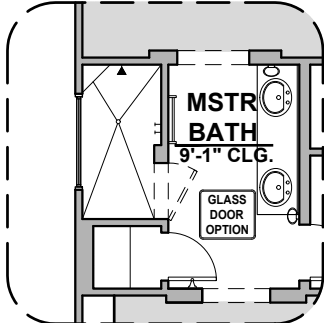

Fire Place

Contemporary
FirePlace

Traditional
FirePlace

Ceiling Beam
Treatment

Deluxe Tile
Shower

Tub w/ Glass
Shower

Deluxe Glass
Shower

Tankless Water
Heater

Gourmet Kitchen

Bath 2 Shower

Barn Door

Center Hinge ILO
Sliding Glass Door

Shalem Options

1,473 Square Feet

Community: Paseo Del Este

| LOW VOLTAGE LEGEND | |
|--------------------|---------------|
| LOGO | DESCRIPTION |
| | COAXIAL CABLE |
| | DATA |
| | ISP JUNCTION |