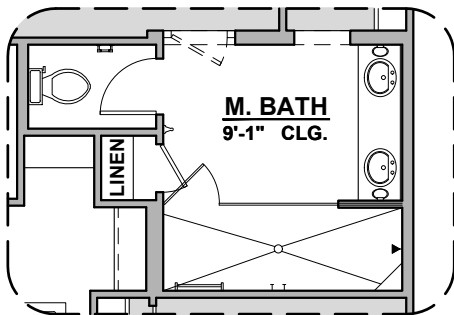

Deluxe Glass Shower