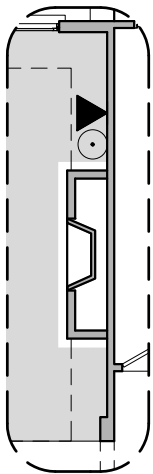

Pershing

1,957 Square Feet
Community: Paseo Del Este

LOGO	DESCRIPTION
	COAXIAL CABLE
	DATA
	ISP JUNCTION

Spanish Colonial (A)

Tuscan (B)

Garage Orientation: Left Right

Home is complete and accepted as built. _____

Pershing Options

1,957 Square Feet

Community: Paseo Del Este

LOW VOLTAGE LEGEND	
LOGO	DESCRIPTION
	COAXIAL CABLE
	DATA
	ISP JUNCTION

**Traditional
Fireplace**

**Contemporary
Fireplace**

Study

Fireplace

**Ceiling Beam
Treatment**

Bedroom 4

Bath 2 Shower

Barn Door

Tankless W/H