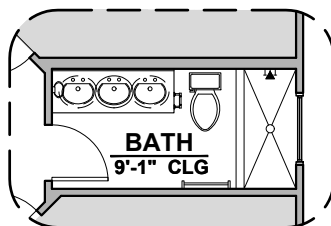

Pershing Options

1,957 Square Feet

Community: Paseo Del Este

LOW VOLTAGE LEGEND	
LOGO	DESCRIPTION
	COAXIAL CABLE
	DATA
	ISP JUNCTION

**Traditional
Fireplace**

**Contemporary
Fireplace**

Study

Fireplace

**Ceiling Beam
Treatment**

Bedroom 4

Bath 2 Shower

Barn Door

Tankless W/H