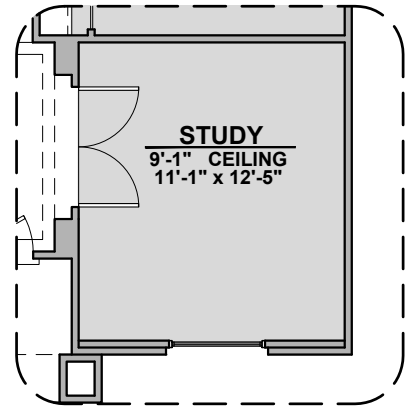

Pershing Options

1,957 Square Feet

Community: Paseo Del Este

LOW VOLTAGE LEGEND	
LOGO	DESCRIPTION
	COAXIAL CABLE
	DATA
	ISP JUNCTION

**Traditional
Fireplace**

**Contemporary
Fireplace**

Study

Fireplace

**Ceiling Beam
Treatment**

Bedroom 4

Bath 2 Shower

Barn Door

Tankless W/H