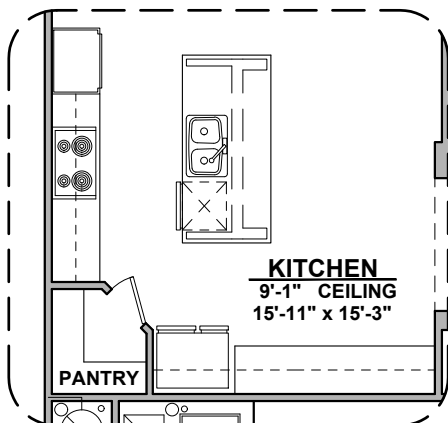

Extended Patio Option

**Center Hinge ILO
Standard Door**

**Stacking Door ILO
Standard Door**

Deluxe Glass Shower

Deluxe Tile Shower

Tub w/ Glass Shower

Gourmet Kitchen

Skylights