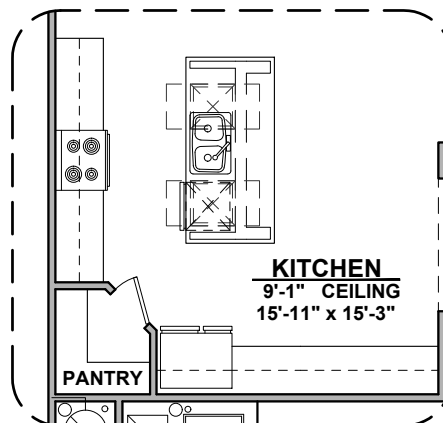

Extended Patio Option

**Center Hinge ILO
Standard Door**

**Stacking Door ILO
Standard Door**

Deluxe Glass Shower

Deluxe Tile Shower

Tub w/ Glass Shower

Gourmet Kitchen

Skylights