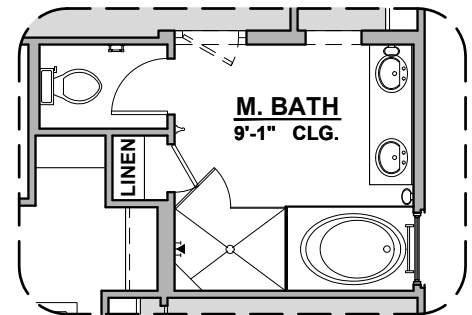

Extended Patio Option

**Center Hinge ILO
Standard Door**

**Stacking Door ILO
Standard Door**

Deluxe Glass Shower

Deluxe Tile Shower

Tub w/ Glass Shower

Gourmet Kitchen

Skylights