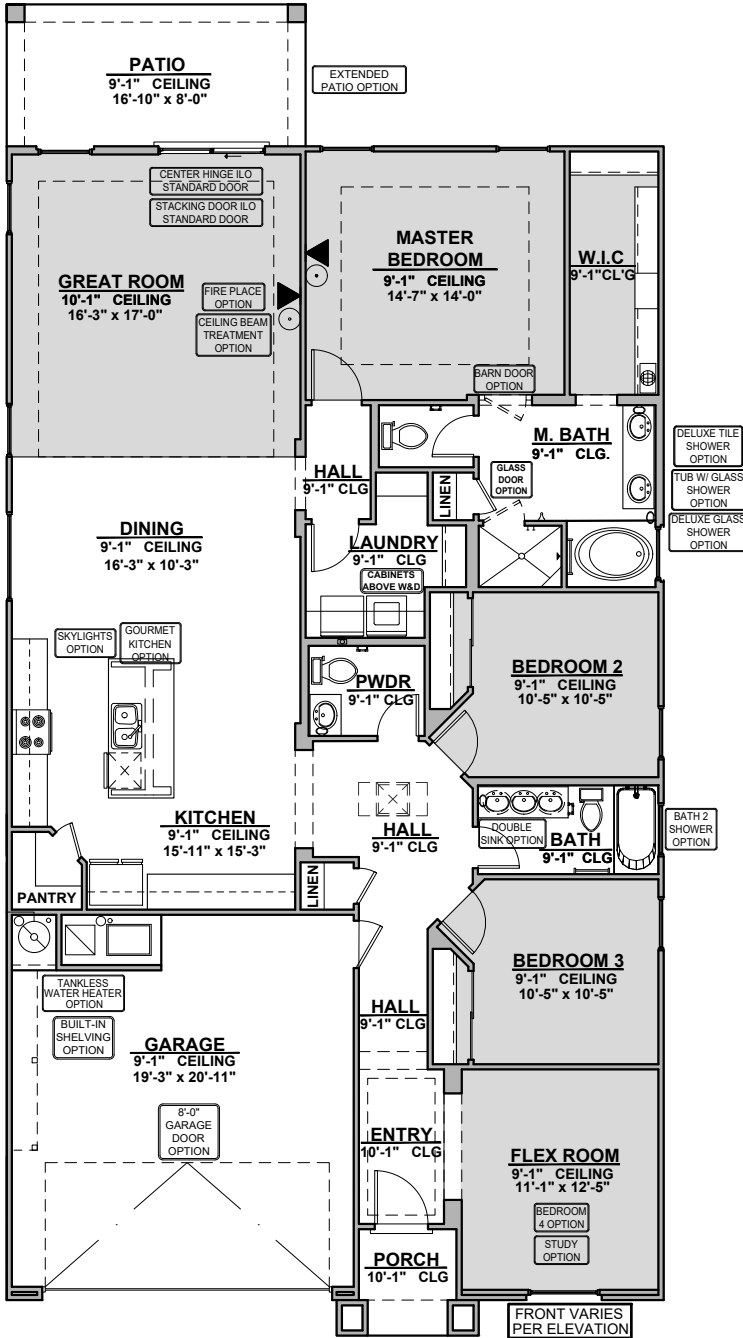

Pershing

1,957 Square Feet
Community: Paseo Del Este

LOGO	DESCRIPTION
	COAXIAL CABLE
	DATA
	ISP JUNCTION

Spanish Colonial (A)

Tuscan (B)

Garage Orientation: Left Right

Home is complete and accepted as built. _____

Home construction is in process, buyer accepts all option locations. _____

Pershing Options

1,957 Square Feet

Community: Paseo Del Este

LOW VOLTAGE LEGEND	
LOGO	DESCRIPTION
	COAXIAL CABLE
	DATA
	ISP JUNCTION

Extended Patio Option

**Center Hinge ILO
Standard Door**

**Stacking Door ILO
Standard Door**

Deluxe Glass Shower

Deluxe Tile Shower

Tub w/ Glass Shower

Gourmet Kitchen

Skylights