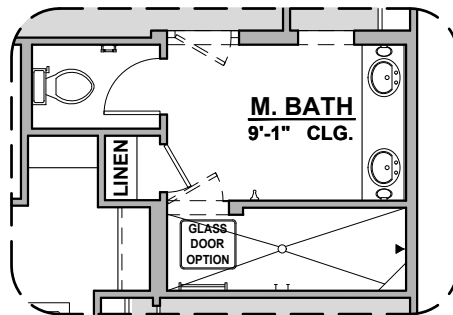

Extended Patio Option

**Center Hinge ILO
Standard Door**

**Stacking Door ILO
Standard Door**

Deluxe Glass Shower

Deluxe Tile Shower

Tub w/ Glass Shower

Gourmet Kitchen

Skylights