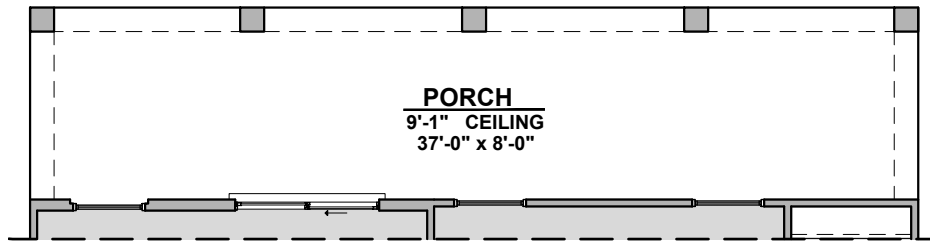

Extended Patio Option

**Center Hinge ILO
Standard Door**

**Stacking Door ILO
Standard Door**

Deluxe Glass Shower

Deluxe Tile Shower

Tub w/ Glass Shower

Gourmet Kitchen

Skylights