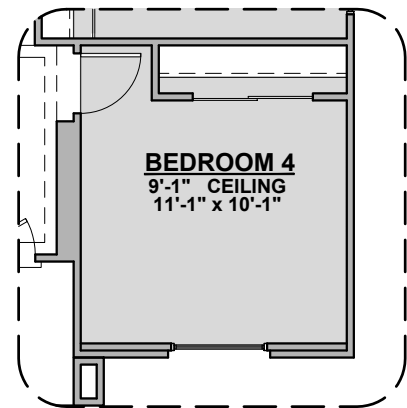

Pershing Options

1,957 Square Feet

Community: Paseo Del Este

LOW VOLTAGE LEGEND	
LOGO	DESCRIPTION
	COAXIAL CABLE
	DATA
	ISP JUNCTION

**Traditional
Fireplace**

**Contemporary
Fireplace**

Study

Fireplace

**Ceiling Beam
Treatment**

Bedroom 4

Bath 2 Shower

Barn Door

Tankless W/H