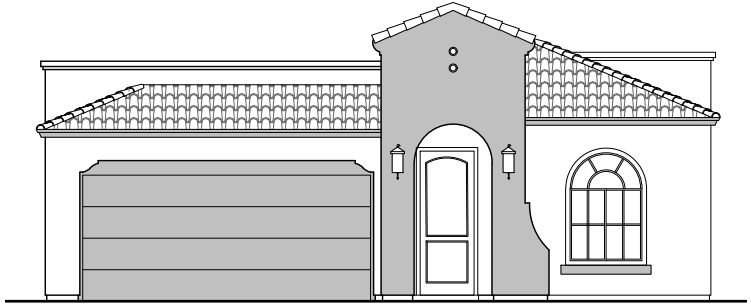

Pershing

1,957 Square Feet
Community: Paseo Del Este

LOGO	DESCRIPTION
	COAXIAL CABLE
	DATA
	ISP JUNCTION

Spanish Colonial (A)

Tuscan (B)

Garage Orientation: Left Right

Home is complete and accepted as built. _____

Home construction is in process, buyer accepts all option locations. _____

Pershing Options

1,957 Square Feet

Community: Paseo Del Este

LOW VOLTAGE LEGEND	
LOGO	DESCRIPTION
	COAXIAL CABLE
	DATA
	ISP JUNCTION