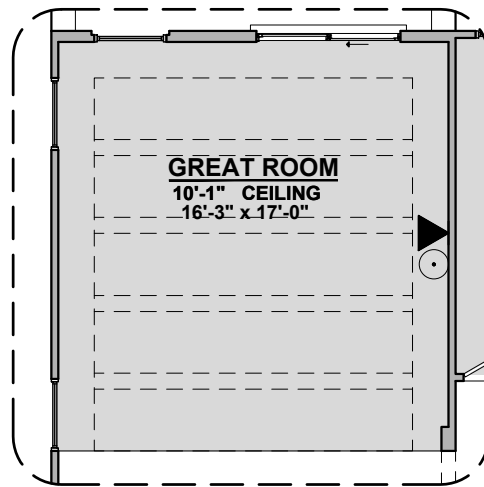

Pershing Options

1,957 Square Feet

Community: Paseo Del Este

LOW VOLTAGE LEGEND	
LOGO	DESCRIPTION
	COAXIAL CABLE
	DATA
	ISP JUNCTION

**Traditional
Fireplace**

**Contemporary
Fireplace**

Study

Fireplace