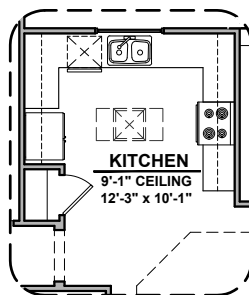

Meadow Options

1,366 Square Feet

Community: Paseo Del Este 8

LOW VOLTAGE LEGEND	
LOGO	DESCRIPTION
	COAXIAL CABLE
	DATA
	ISP JUNCTION

Skylight