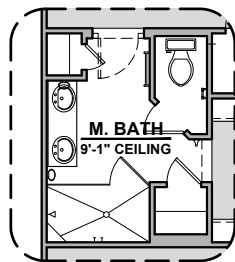

Deluxe Glass Shower