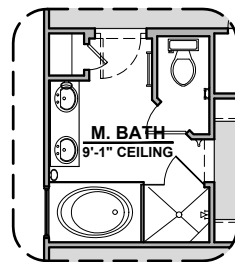

Tub w/ Glass Shower