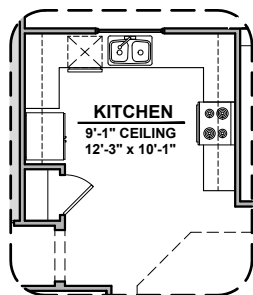

Gourmet Kitchen