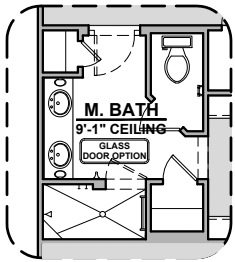

Home construction is in process, buyer accepts all option locations. _____

Meadow Options

1,366 Square Feet

Community: Paseo Del Este 8

LOW VOLTAGE LEGEND	
LOGO	DESCRIPTION
	COAXIAL CABLE
	DATA
	ISP JUNCTION