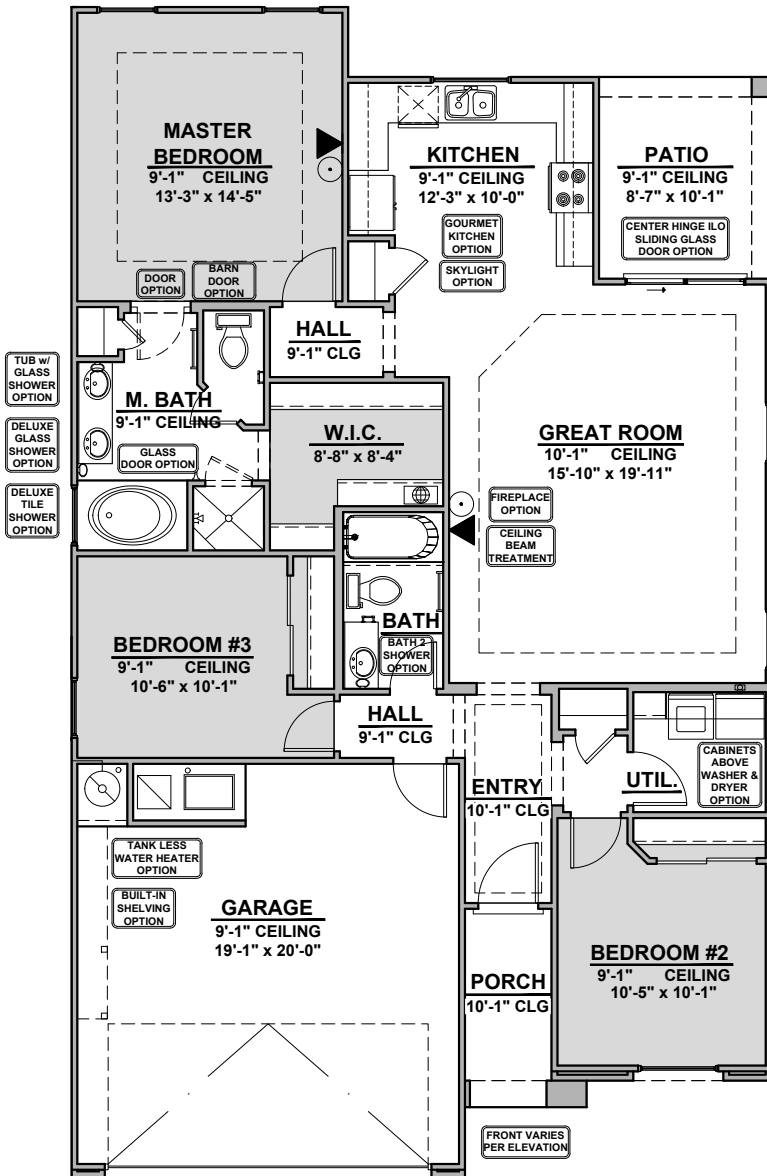

Meadow

1,366 Square Feet

Community: Paseo Del Este

LOW VOLTAGE LEGEND	
LOGO	DESCRIPTION
	COAXIAL CABLE
	DATA
	ISP JUNCTION

Spanish Colonial (A)

Tuscan (B)

Garage Orientation: Left Right

Home is complete and accepted as built. _____

Home construction is in process, buyer accepts all option locations. _____

Meadow Options

1,366 Square Feet

Community: Paseo Del Este 8

LOW VOLTAGE LEGEND	
LOGO	DESCRIPTION
	COAXIAL CABLE
	DATA
	ISP JUNCTION

Deluxe Tile Shower

Deluxe Glass Shower

Tub w/ Glass Shower

Traditional Fireplace

Ceiling Beam Treatment

Tankless Water Heater

Center Hinge ILO Sliding Glass Door

Bath 2 Shower