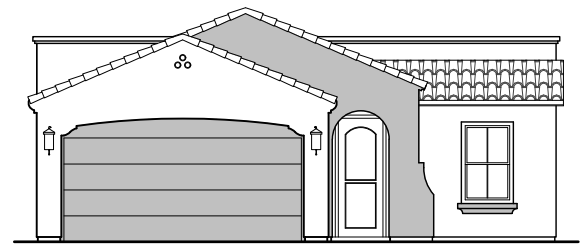

Meadow

1,366 Square Feet

Community: Paseo Del Este

LOW VOLTAGE LEGEND	
LOGO	DESCRIPTION
	COAXIAL CABLE
	DATA
	ISP JUNCTION

Spanish Colonial (A)

Tuscan (B)

Garage Orientation: Left Right

Home is complete and accepted as built. _____

Home construction is in process, buyer accepts all option locations. _____

Meadow Options

1,366 Square Feet

Community: Paseo Del Este 8

LOW VOLTAGE LEGEND	
LOGO	DESCRIPTION
	COAXIAL CABLE
	DATA
	ISP JUNCTION