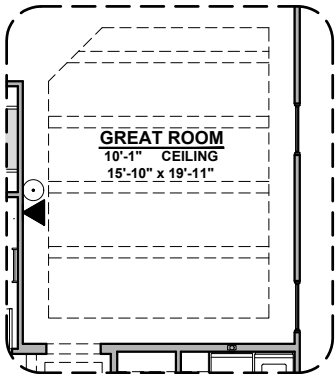

Deluxe Tile Shower

Deluxe Glass Shower

Tub w/ Glass Shower

Traditional Fireplace

Ceiling Beam Treatment

Tankless Water Heater

Center Hinge ILO Sliding Glass Door

Bath 2 Shower