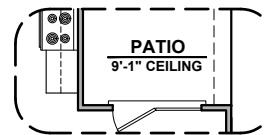

Deluxe Tile Shower

Deluxe Glass Shower

Tub w/ Glass Shower

Traditional Fireplace

Ceiling Beam Treatment

Tankless Water Heater

Center Hinge ILO Sliding Glass Door

Bath 2 Shower