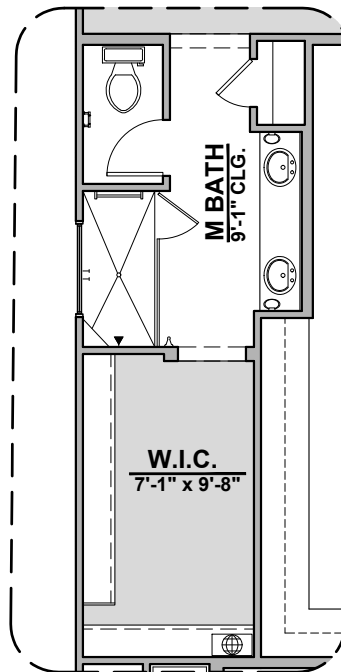

Stacking Door ILO Standard Door

Traditional Fireplace

Contemporary Fireplace

Tub w/ Glass Shower

Deluxe Glass Shower

Deluxe Tile Shower

# Capitan Options

2,675 Square Feet

Community: Paseo Del Este

LOW VOLTAGE LEGEND	
LOGO	DESCRIPTION
	COAXIAL CABLE
	DATA
	ISP JUNCTION

**Tankless Water Heater**

**Barn Door**

**Gourmet Kitchen**

**Bath 3**

**Bedroom 6 w/ Bath 3**

**Study ILO Loft**

**Bedroom 5 ILO Loft**