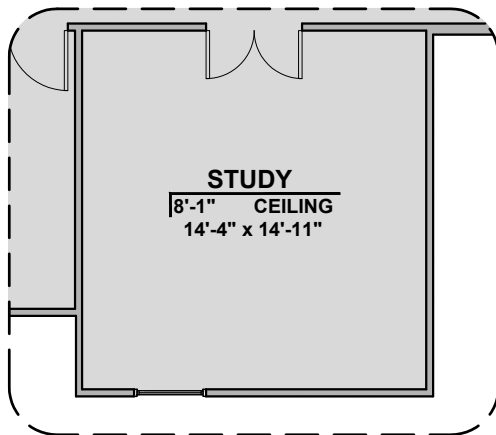

# Capitan Options

2,675 Square Feet

Community: Paseo Del Este

LOW VOLTAGE LEGEND	
LOGO	DESCRIPTION
	COAXIAL CABLE
	DATA
	ISP JUNCTION

**Tankless Water Heater**

**Barn Door**

**Gourmet Kitchen**

**Bath 3**

**Bedroom 6 w/ Bath 3**

**Study ILO Loft**

**Bedroom 5 ILO Loft**

# Capitan Options

2,675 Square Feet

Community: Paseo Del Este

LOW VOLTAGE LEGEND	
LOGO	DESCRIPTION
	COAXIAL CABLE
	DATA
	ISP JUNCTION

Game Room

Guest Suite ILO Loft