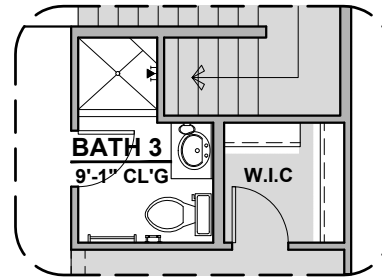

Stacking Door ILO Standard Door

Traditional Fireplace

Contemporary Fireplace

Tub w/ Glass Shower

Deluxe Glass Shower

Deluxe Tile Shower

# Capitan Options

2,675 Square Feet

Community: Paseo Del Este

LOW VOLTAGE LEGEND	
LOGO	DESCRIPTION
	COAXIAL CABLE
	DATA
	ISP JUNCTION

**Tankless Water Heater**

**Barn Door**

**Gourmet Kitchen**

**Bath 3**

**Bedroom 6 w/ Bath 3**

**Study ILO Loft**

**Bedroom 5 ILO Loft**

# Capitan Options

2,675 Square Feet

Community: Paseo Del Este

LOW VOLTAGE LEGEND	
LOGO	DESCRIPTION
	COAXIAL CABLE
	DATA
	ISP JUNCTION

Game Room

Guest Suite ILO Loft