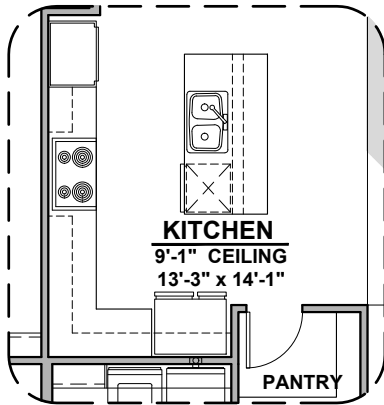

# Capitan Options

2,675 Square Feet

Community: Paseo Del Este

LOW VOLTAGE LEGEND	
LOGO	DESCRIPTION
	COAXIAL CABLE
	DATA
	ISP JUNCTION

**Tankless Water Heater**

**Barn Door**

**Gourmet Kitchen**

**Bath 3**

**Bedroom 6 w/ Bath 3**

**Study ILO Loft**

**Bedroom 5 ILO Loft**

# Capitan Options

2,675 Square Feet

Community: Paseo Del Este

LOW VOLTAGE LEGEND	
LOGO	DESCRIPTION
	COAXIAL CABLE
	DATA
	ISP JUNCTION

Game Room

Guest Suite ILO Loft