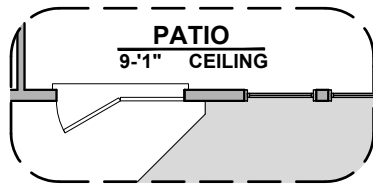

# Capitan Options

2,675 Square Feet

Community: Paseo Del Este

LOW VOLTAGE LEGEND	
LOGO	DESCRIPTION
	COAXIAL CABLE
	DATA
	ISP JUNCTION

Fireplace

Center Hinge Glass Door  
CENTER HINGE ILO SLIDING GLASS 1/4\"/>