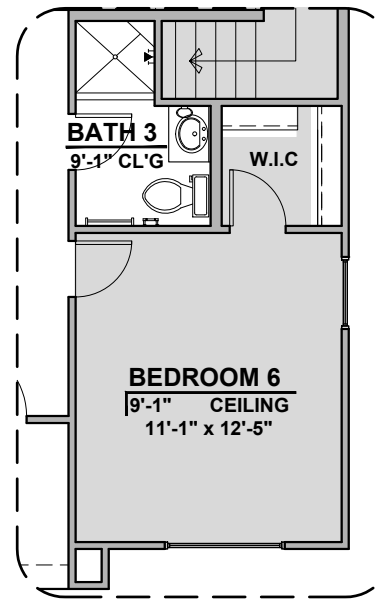

Stacking Door ILO Standard Door

Traditional Fireplace

Contemporary Fireplace

Tub w/ Glass Shower

Deluxe Glass Shower

Deluxe Tile Shower

# Capitan Options

2,675 Square Feet

Community: Paseo Del Este

LOW VOLTAGE LEGEND	
LOGO	DESCRIPTION
	COAXIAL CABLE
	DATA
	ISP JUNCTION

**Tankless Water Heater**

**Barn Door**

**Gourmet Kitchen**

**Bath 3**

**Bedroom 6 w/ Bath 3**

**Study ILO Loft**

**Bedroom 5 ILO Loft**

# Capitan Options

2,675 Square Feet

Community: Paseo Del Este

LOW VOLTAGE LEGEND	
LOGO	DESCRIPTION
	COAXIAL CABLE
	DATA
	ISP JUNCTION

Game Room

Guest Suite ILO Loft