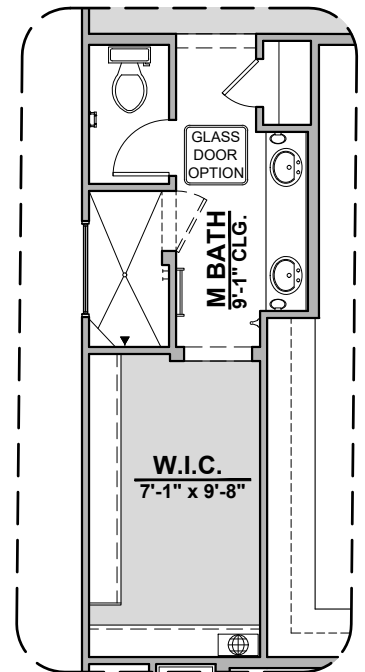

Stacking Door ILO Standard Door

Traditional Fireplace

Contemporary Fireplace

Tub w/ Glass Shower

Deluxe Glass Shower

Deluxe Tile Shower

# Capitan Options

2,675 Square Feet

Community: Paseo Del Este

LOW VOLTAGE LEGEND	
LOGO	DESCRIPTION
	COAXIAL CABLE
	DATA
	ISP JUNCTION

**Tankless Water Heater**

**Barn Door**

**Gourmet Kitchen**

**Bath 3**

**Bedroom 6 w/ Bath 3**

**Study ILO Loft**

**Bedroom 5 ILO Loft**