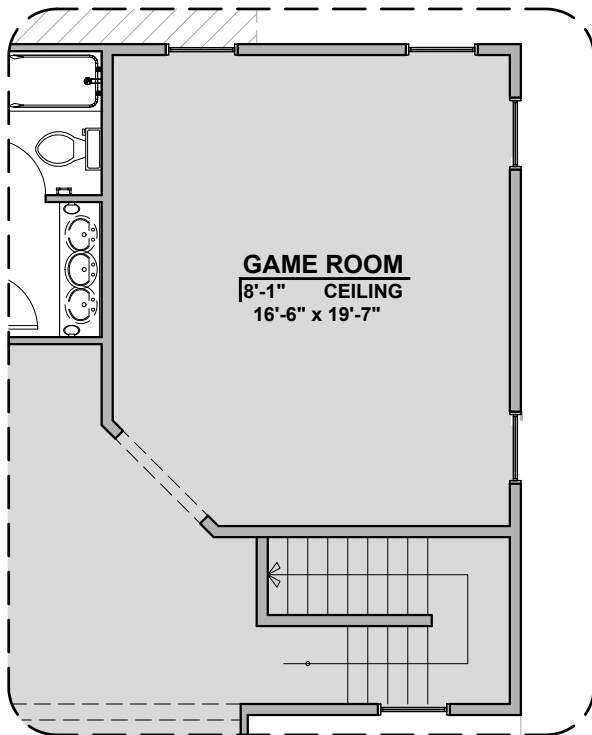

**Bedroom 6 w/ Bath 3**

**Study ILO Loft**

**Bedroom 5 ILO Loft**

# Capitan Options

2,675 Square Feet

Community: Paseo Del Este

LOW VOLTAGE LEGEND	
LOGO	DESCRIPTION
	COAXIAL CABLE
	DATA
	ISP JUNCTION

Game Room

Guest Suite ILO Loft