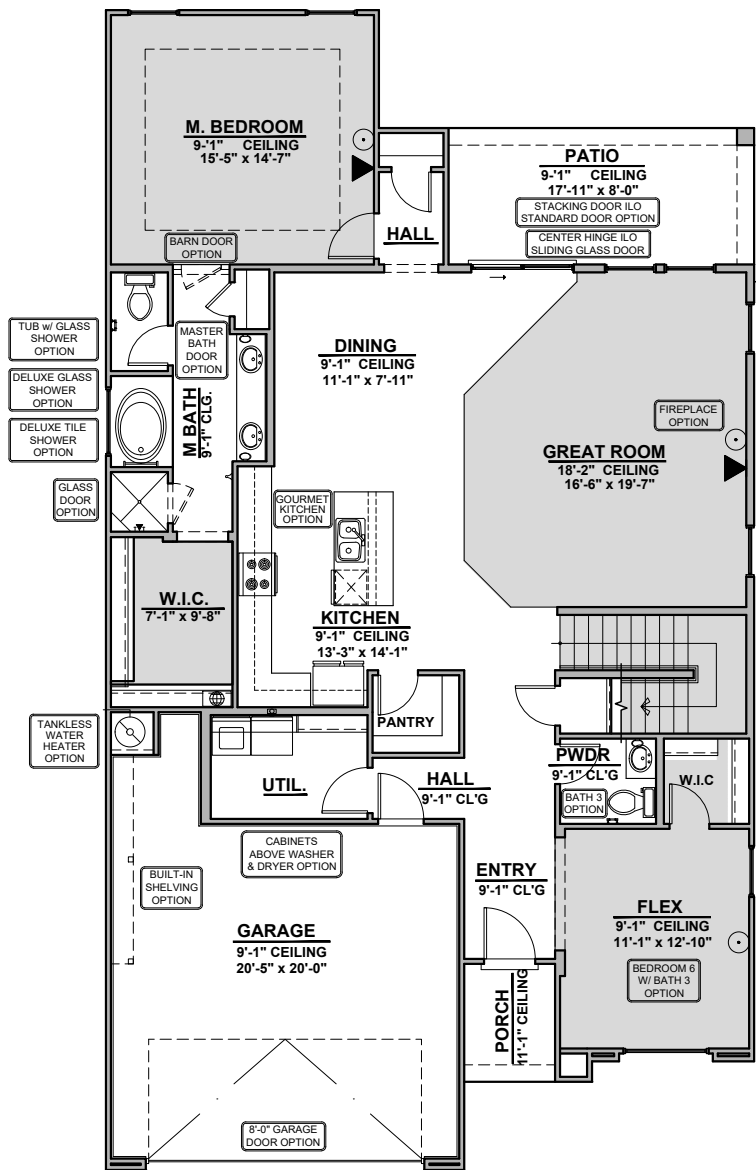

# Capitan

2,675 Square Feet  
Community: Paseo Del Este

LOW VOLTAGE LEGEND	
LOGO	DESCRIPTION
	COAXIAL CABLE
	DATA
	ISP JUNCTION

Garage Orientation:  Left  Right

Home is complete and accepted as built. \_\_\_\_\_

# Capitan Elevations

2,675 Square Feet  
Community: Paseo Del Este

**Tuscan (B)**

**Spanish Colonial (A)**

# Capitan Options

2,675 Square Feet

Community: Paseo Del Este

LOW VOLTAGE LEGEND	
LOGO	DESCRIPTION
	COAXIAL CABLE
	DATA
	ISP JUNCTION

Fireplace

Center Hinge Glass Door  
CENTER HINGE ILO SLIDING GLASS 1/4\"/>

Stacking Door ILO Standard Door

Traditional Fireplace

Contemporary Fireplace

Tub w/ Glass Shower

Deluxe Glass Shower

Deluxe Tile Shower