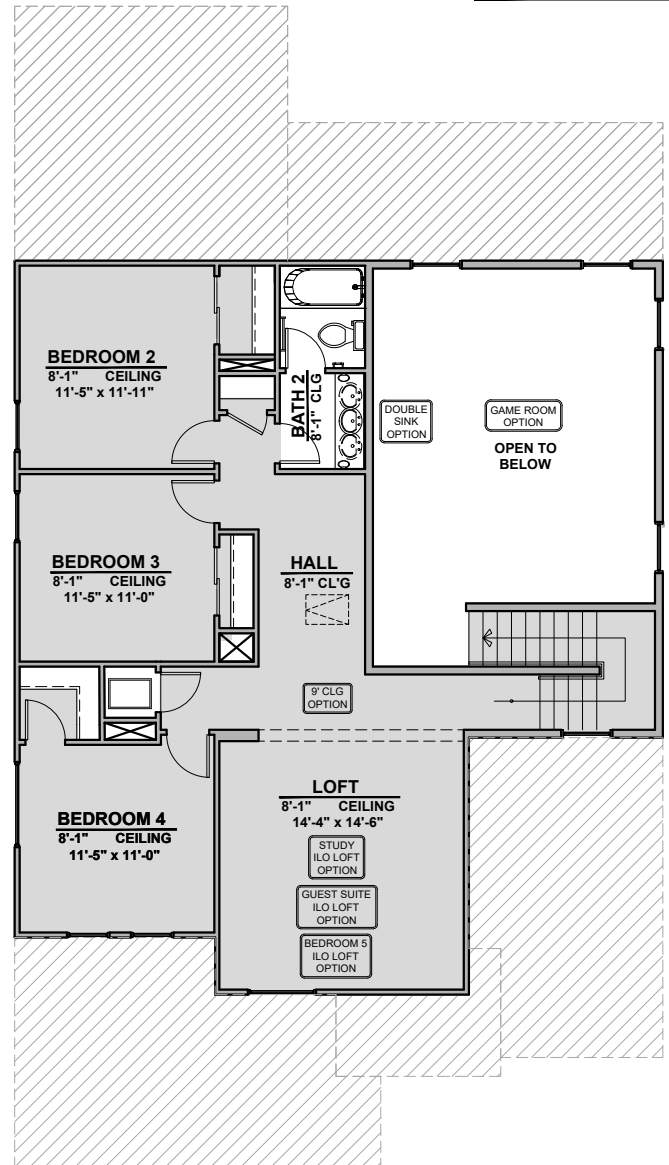

# Capitan

2,675 Square Feet  
Community: Paseo Del Este

LOW VOLTAGE LEGEND	
LOGO	DESCRIPTION
	COAXIAL CABLE
	DATA
	ISP JUNCTION

Garage Orientation:  Left  Right

Home is complete and accepted as built. \_\_\_\_\_

# Capitan Elevations

2,675 Square Feet  
Community: Paseo Del Este

**Tuscan (B)**

**Spanish Colonial (A)**

# Capitan Options

2,675 Square Feet

Community: Paseo Del Este

LOW VOLTAGE LEGEND	
LOGO	DESCRIPTION
	COAXIAL CABLE
	DATA
	ISP JUNCTION

Fireplace

Center Hinge Glass Door  
CENTER HINGE ILO SLIDING GLASS 1/4\"/>