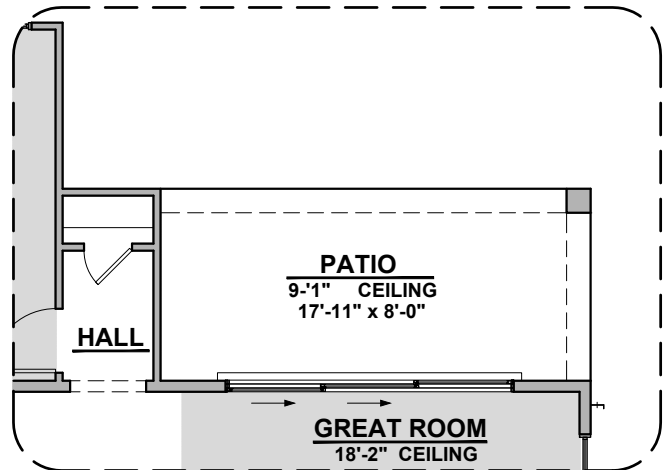

# Capitan Options

2,675 Square Feet

Community: Paseo Del Este

LOW VOLTAGE LEGEND	
LOGO	DESCRIPTION
	COAXIAL CABLE
	DATA
	ISP JUNCTION

Fireplace

Center Hinge Glass Door  
CENTER HINGE ILO SLIDING GLASS 1/4\"/>