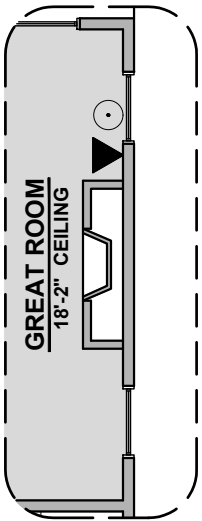

# Capitan

2,675 Square Feet  
Community: Paseo Del Este

LOW VOLTAGE LEGEND	
LOGO	DESCRIPTION
	COAXIAL CABLE
	DATA
	ISP JUNCTION

Garage Orientation:  Left  Right

Home is complete and accepted as built. \_\_\_\_\_

# Capitan Elevations

2,675 Square Feet  
Community: Paseo Del Este

**Tuscan (B)**

**Spanish Colonial (A)**

# Capitan Options

2,675 Square Feet

Community: Paseo Del Este

LOW VOLTAGE LEGEND	
LOGO	DESCRIPTION
	COAXIAL CABLE
	DATA
	ISP JUNCTION

Fireplace

Center Hinge Glass Door  
CENTER HINGE ILO SLIDING GLASS 1/4\"/>