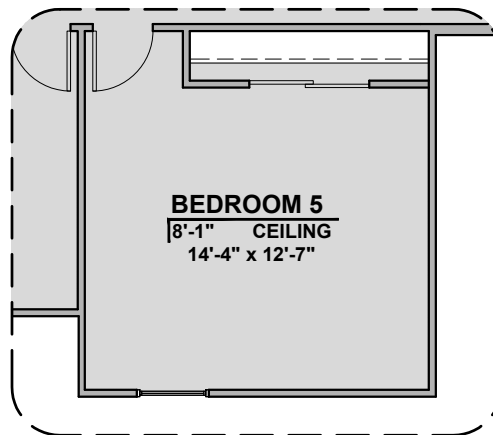

# Capitan Options

2,675 Square Feet

Community: Paseo Del Este

LOW VOLTAGE LEGEND	
LOGO	DESCRIPTION
	COAXIAL CABLE
	DATA
	ISP JUNCTION

**Tankless Water Heater**

**Barn Door**

**Gourmet Kitchen**

**Bath 3**

**Bedroom 6 w/ Bath 3**

**Study ILO Loft**

**Bedroom 5 ILO Loft**

# Capitan Options

2,675 Square Feet

Community: Paseo Del Este

LOW VOLTAGE LEGEND	
LOGO	DESCRIPTION
	COAXIAL CABLE
	DATA
	ISP JUNCTION

Game Room

Guest Suite ILO Loft