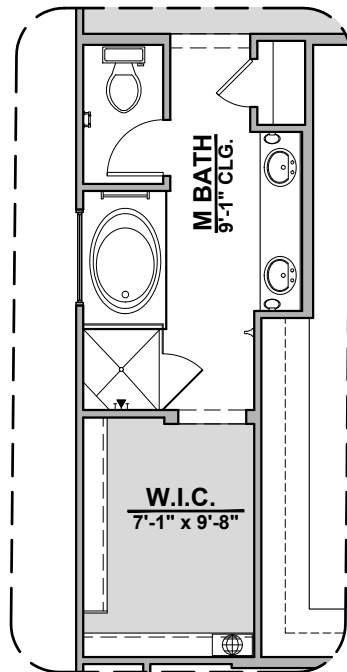

Tub w/ Glass Shower