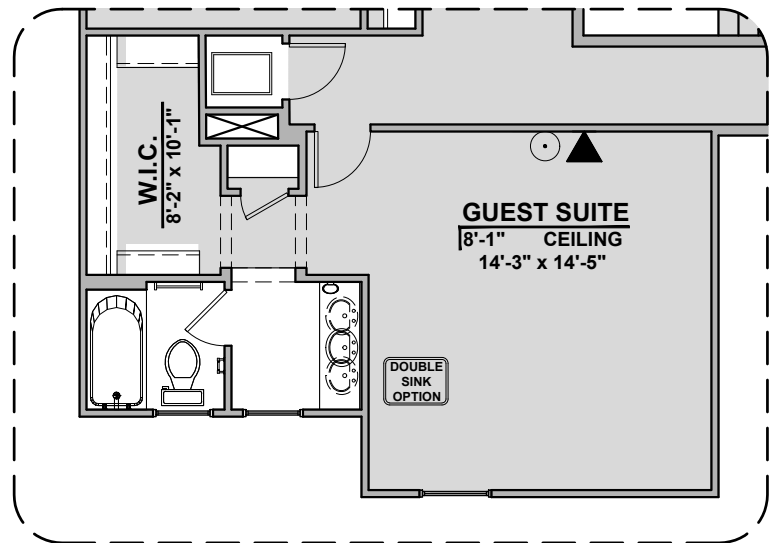

**Bedroom 6 w/ Bath 3**

**Study ILO Loft**

**Bedroom 5 ILO Loft**

# Capitan Options

2,675 Square Feet

Community: Paseo Del Este

LOW VOLTAGE LEGEND	
LOGO	DESCRIPTION
	COAXIAL CABLE
	DATA
	ISP JUNCTION

Game Room

Guest Suite ILO Loft