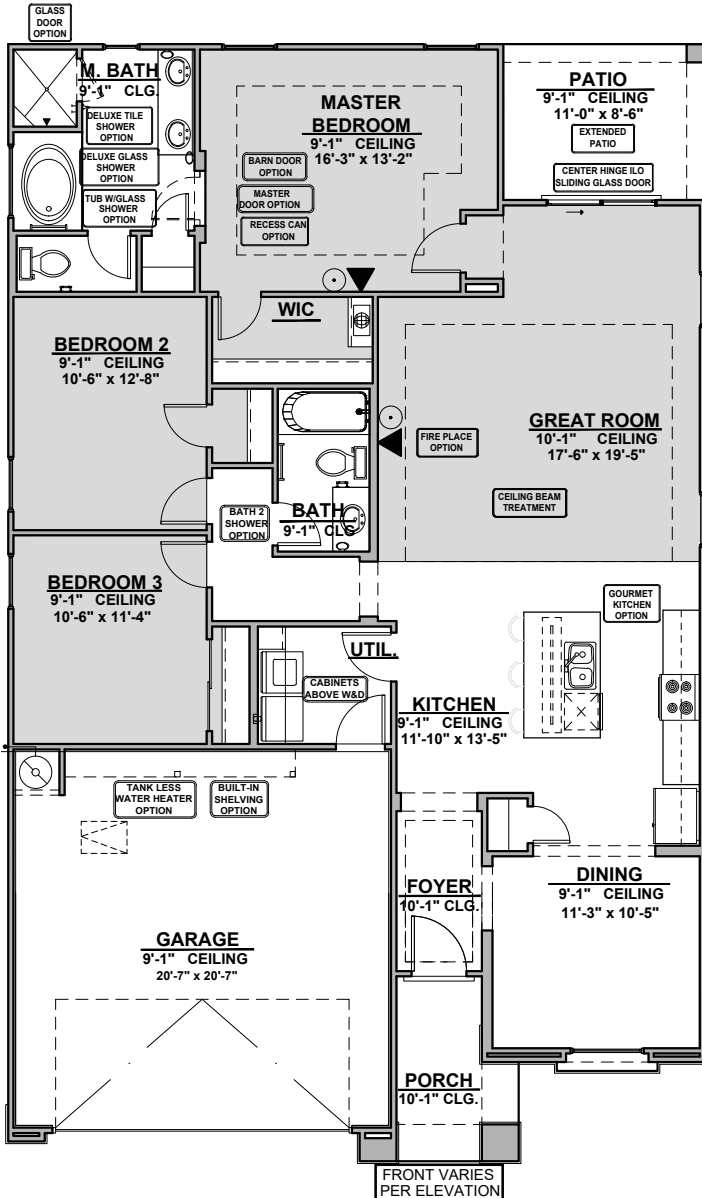

Sierra

1,630 Square Feet

Community: Parkhill Estates 8C

LOW VOLTAGE LEGEND	
LOGO	DESCRIPTION
	COAXIAL CABLE
	DATA
	ISP JUNCTION

Ranch (R)

Southwest (S)

Garage Orientation: Left Right

Home is complete and accepted as built. _____

Home construction is in process, buyer accepts all option locations. _____

Sierra

1,630 Square Feet

Community: Parkhill Estates 8C

LOW VOLTAGE LEGEND	
LOGO	DESCRIPTION
	COAXIAL CABLE
	DATA
	ISP JUNCTION

Ceiling Beam Treatment

Fireplace

Traditional Fireplace

Contemporary Fireplace

Bath 2 Shower

Deluxe Glass Shower

Deluxe Tile Shower

Tub w/ Glass Shower

Sierra

1,630 Square Feet

Community: Parkhill Estates 8C

LOW VOLTAGE LEGEND	
LOGO	DESCRIPTION
	COAXIAL CABLE
	DATA
	ISP JUNCTION