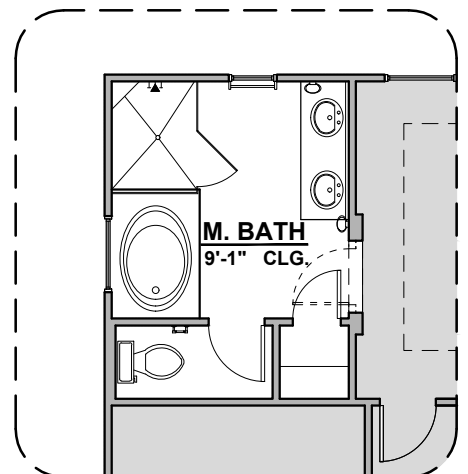

Fireplace

Traditional Fireplace

Contemporary Fireplace

Bath 2 Shower

Deluxe Glass Shower

Deluxe Tile Shower

Tub w/ Glass Shower

Sierra

1,630 Square Feet

Community: Parkhill Estates 8C

LOW VOLTAGE LEGEND	
LOGO	DESCRIPTION
	COAXIAL CABLE
	DATA
	ISP JUNCTION