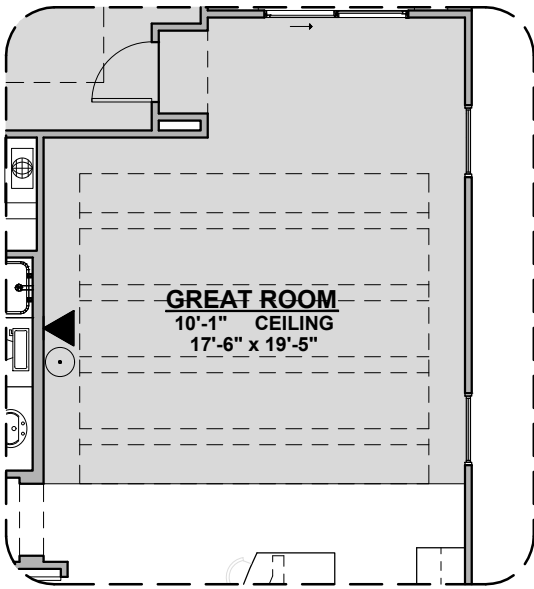

Home construction is in process, buyer accepts all option locations. _____

Sierra

1,630 Square Feet

Community: Parkhill Estates 8C

LOW VOLTAGE LEGEND	
LOGO	DESCRIPTION
	COAXIAL CABLE
	DATA
	ISP JUNCTION

Ceiling Beam Treatment