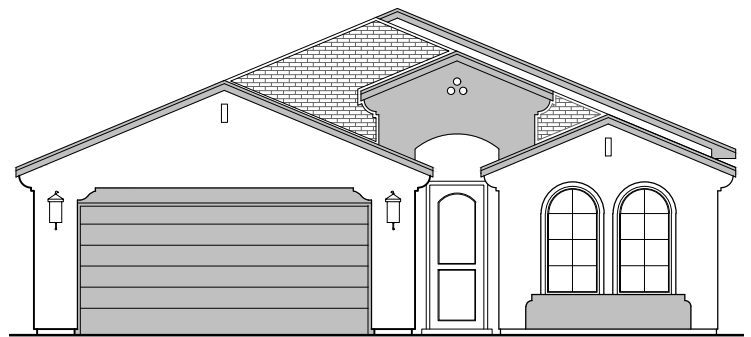

Sierra

1,630 Square Feet

Community: Parkhill Estates 8C

LOW VOLTAGE LEGEND	
LOGO	DESCRIPTION
	COAXIAL CABLE
	DATA
	ISP JUNCTION

Ranch (R)

Southwest (S)

Garage Orientation: Left Right

Home is complete and accepted as built. _____

Home construction is in process, buyer accepts all option locations. _____

Sierra

1,630 Square Feet

Community: Parkhill Estates 8C

LOW VOLTAGE LEGEND	
LOGO	DESCRIPTION
	COAXIAL CABLE
	DATA
	ISP JUNCTION

Ceiling Beam Treatment