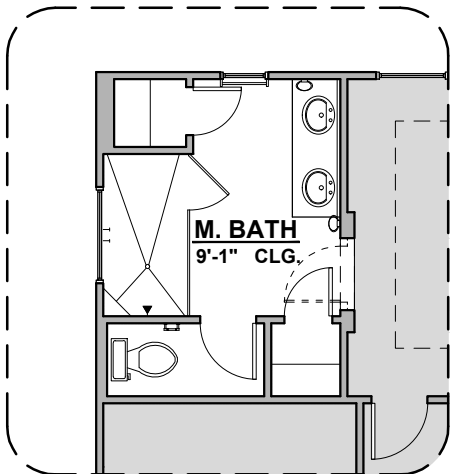

Fireplace

Traditional Fireplace

Contemporary Fireplace

Bath 2 Shower

Deluxe Glass Shower

Deluxe Tile Shower

Tub w/ Glass Shower

Sierra

1,630 Square Feet

Community: Parkhill Estates 8C

LOW VOLTAGE LEGEND	
LOGO	DESCRIPTION
	COAXIAL CABLE
	DATA
	ISP JUNCTION