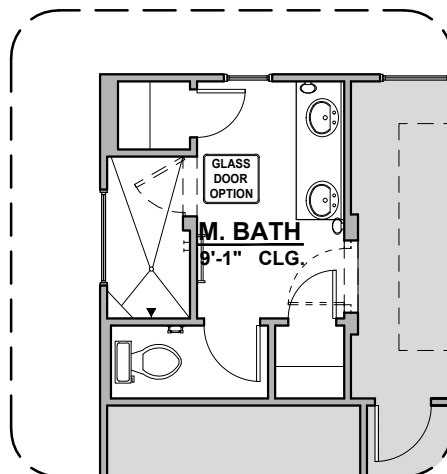

Fireplace

Traditional Fireplace

Contemporary Fireplace

Bath 2 Shower

Deluxe Glass Shower

Deluxe Tile Shower

Tub w/ Glass Shower

Sierra

1,630 Square Feet

Community: Parkhill Estates 8C

LOW VOLTAGE LEGEND	
LOGO	DESCRIPTION
	COAXIAL CABLE
	DATA
	ISP JUNCTION