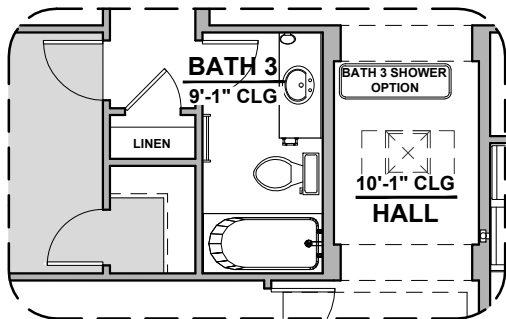

Ocotillo Options

2,373 Square Feet
Community: Sonoma Ranch

LOW VOLTAGE LEGEND	
LOGO	DESCRIPTION
	COAXIAL CABLE
	DATA
	ISP JUNCTION

Bath 3