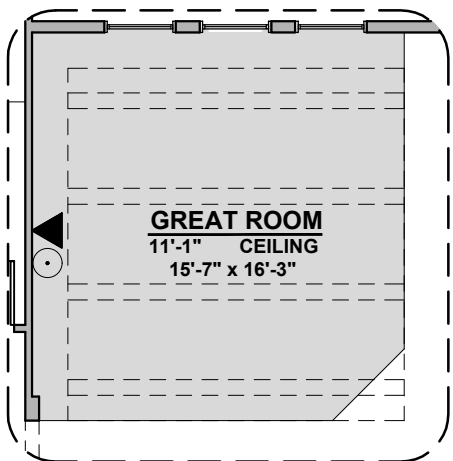

Traditional FP

Contemporary FP

Barn Door

Ocotillo Options

2,373 Square Feet
Community: Sonoma Ranch

LOW VOLTAGE LEGEND	
LOGO	DESCRIPTION
	COAXIAL CABLE
	DATA
	ISP JUNCTION

Guest Suite

Multi Gen

Ceiling Beam Treatment

Skylights in Kitchen

Gourmet Kitchen

Ocotillo Options

2,373 Square Feet
Community: Sonoma Ranch

LOW VOLTAGE LEGEND	
LOGO	DESCRIPTION
	COAXIAL CABLE
	DATA
	ISP JUNCTION

Laundry Cabinet
W/ Sink