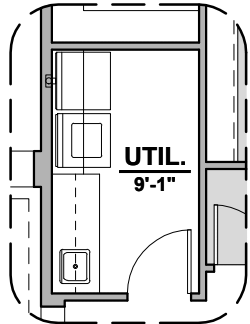

Traditional FP

Contemporary FP

Barn Door

Ocotillo Options

2,373 Square Feet
Community: Sonoma Ranch

LOW VOLTAGE LEGEND	
LOGO	DESCRIPTION
	COAXIAL CABLE
	DATA
	ISP JUNCTION

Guest Suite

Multi Gen

Ceiling Beam Treatment

Skylights in Kitchen

Gourmet Kitchen

Ocotillo Options

2,373 Square Feet
Community: Sonoma Ranch

LOW VOLTAGE LEGEND	
LOGO	DESCRIPTION
	COAXIAL CABLE
	DATA
	ISP JUNCTION

Laundry Cabinet
W/ Sink

Cabinets above
Washer & Dryer

Laundry Cabinet
w/ Sink

Cabs. above W &
D & Sink Option

Center Hinge ILO
Sliding Glass Door

Extended Patio

Stacking Door ILO
Standard Door

Stacking Door in Addition
to Standard Door