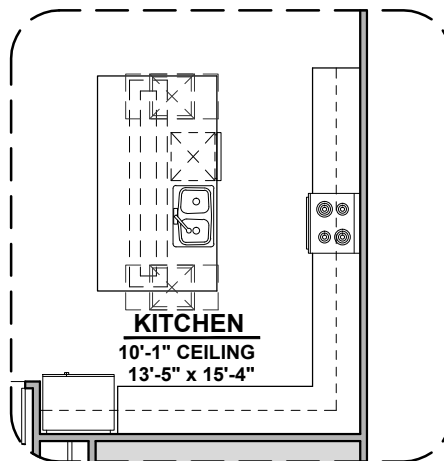

Traditional FP

Contemporary FP

Barn Door

Ocotillo Options

2,373 Square Feet
Community: Sonoma Ranch

LOW VOLTAGE LEGEND	
LOGO	DESCRIPTION
	COAXIAL CABLE
	DATA
	ISP JUNCTION

Guest Suite

Multi Gen

Ceiling Beam Treatment

Skylights in Kitchen

Gourmet Kitchen

Ocotillo Options

2,373 Square Feet
Community: Sonoma Ranch

LOW VOLTAGE LEGEND	
LOGO	DESCRIPTION
	COAXIAL CABLE
	DATA
	ISP JUNCTION

Laundry Cabinet
W/ Sink

Cabinets above
Washer & Dryer

Laundry Cabinet
w/ Sink

Cabs. above W &
D & Sink Option

Center Hinge ILO
Sliding Glass Door

Extended Patio

Stacking Door ILO
Standard Door

Stacking Door in Addition
to Standard Door