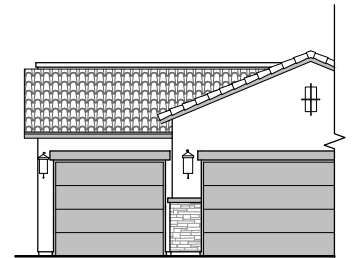

Outdoor Living

Ocotillo Options

2,373 Square Feet

Community: Sonoma Ranch

LOW VOLTAGE LEGEND	
LOGO	DESCRIPTION
	COAXIAL CABLE
	DATA
	ISP JUNCTION

4th Car Garage

4CG Spanish Colonial (A)

4CG Tuscan (B)