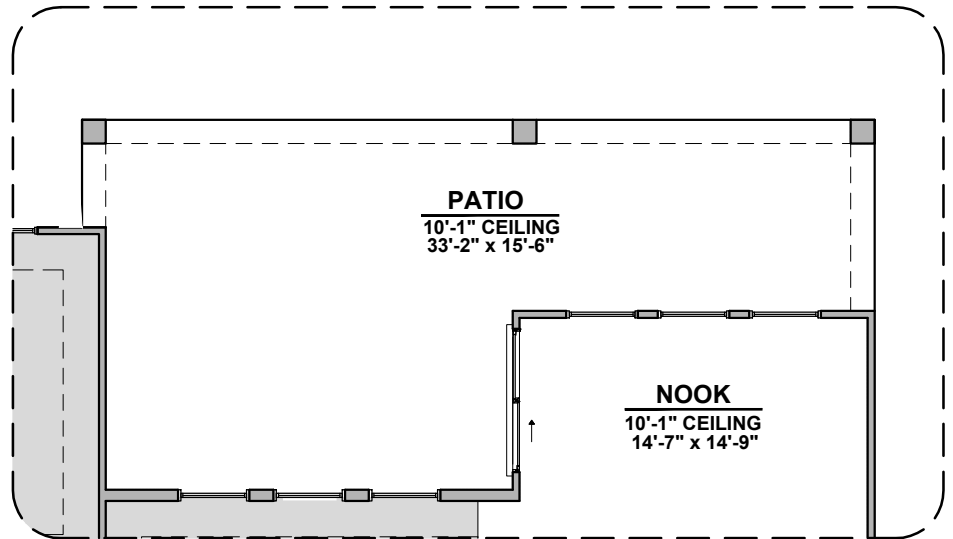

Traditional FP

Contemporary FP

Barn Door

Ocotillo Options

2,373 Square Feet
Community: Sonoma Ranch

LOW VOLTAGE LEGEND	
LOGO	DESCRIPTION
	COAXIAL CABLE
	DATA
	ISP JUNCTION

Guest Suite

Multi Gen

Ceiling Beam Treatment

Skylights in Kitchen

Gourmet Kitchen

Ocotillo Options

2,373 Square Feet
Community: Sonoma Ranch

LOW VOLTAGE LEGEND	
LOGO	DESCRIPTION
	COAXIAL CABLE
	DATA
	ISP JUNCTION

Laundry Cabinet
W/ Sink

Cabinets above
Washer & Dryer

Laundry Cabinet
w/ Sink

Cabs. above W &
D & Sink Option

Center Hinge ILO
Sliding Glass Door

Extended Patio

Stacking Door ILO
Standard Door

Stacking Door in Addition
to Standard Door

Outdoor Living

Ocotillo Options

2,373 Square Feet

Community: Sonoma Ranch

LOW VOLTAGE LEGEND	
LOGO	DESCRIPTION
	COAXIAL CABLE
	DATA
	ISP JUNCTION

4th Car Garage

4CG Spanish Colonial (A)

4CG Tuscan (B)