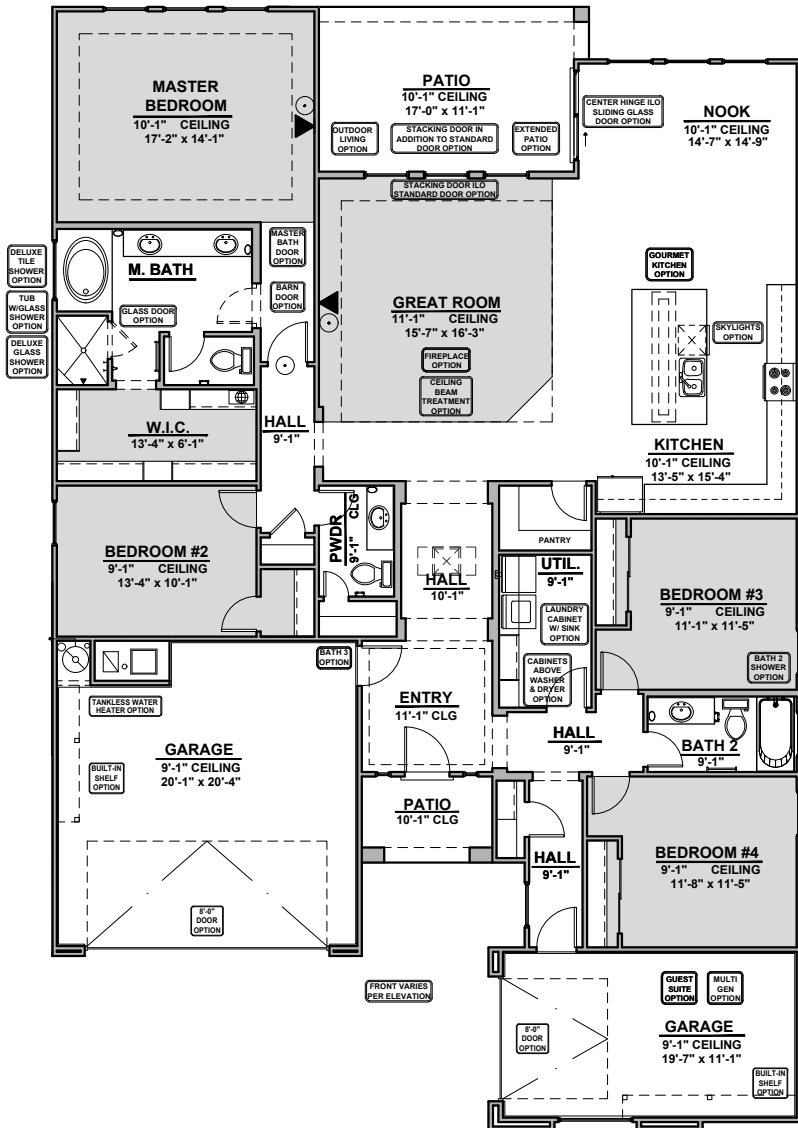

Ocotillo

2,373 Square Feet

Community: Sonoma Ranch

LOW VOLTAGE LEGEND	
LOGO	DESCRIPTION
	COAXIAL CABLE
	DATA
	ISP JUNCTION

Garage Orientation: Left Right

Spanish Colonial (A)

Tuscan (B)

Contemporary (C)

Andalusian (D)

- Home is complete and accepted as built. _____
- Home construction is in process, buyer accepts all option locations. _____

Ocotillo Options

2,373 Square Feet
Community: Sonoma Ranch

LOW VOLTAGE LEGEND	
LOGO	DESCRIPTION
	COAXIAL CABLE
	DATA
	ISP JUNCTION

Traditional FP

Contemporary FP

Barn Door

Ocotillo Options

2,373 Square Feet
Community: Sonoma Ranch

LOW VOLTAGE LEGEND	
LOGO	DESCRIPTION
	COAXIAL CABLE
	DATA
	ISP JUNCTION

Guest Suite

Multi Gen

Ceiling Beam Treatment

Skylights in Kitchen

Gourmet Kitchen

Ocotillo Options

2,373 Square Feet
Community: Sonoma Ranch

LOW VOLTAGE LEGEND	
LOGO	DESCRIPTION
	COAXIAL CABLE
	DATA
	ISP JUNCTION

Laundry Cabinet
W/ Sink