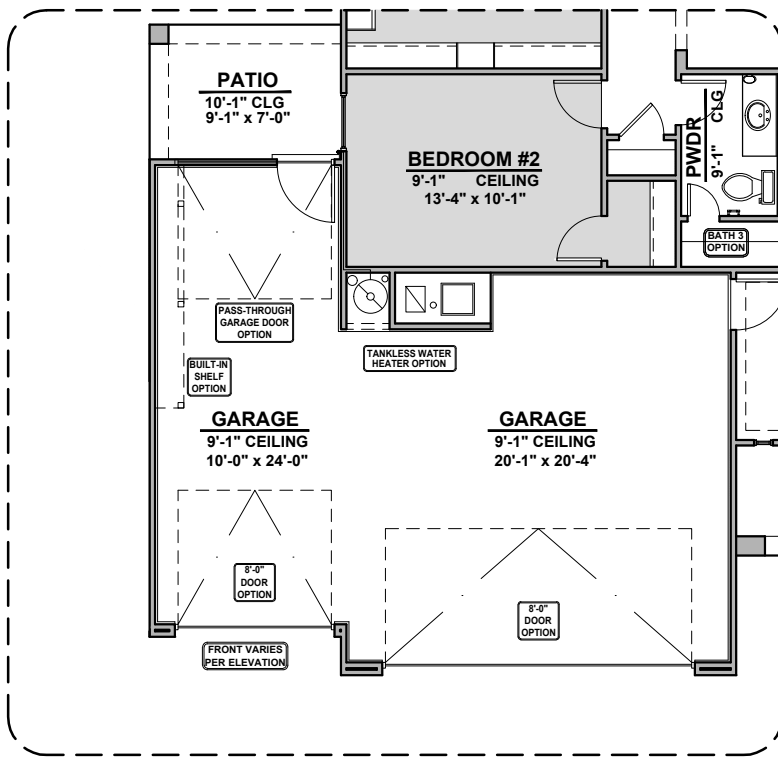

Ocotillo

2,373 Square Feet

Community: Sonoma Ranch

LOW VOLTAGE LEGEND	
LOGO	DESCRIPTION
	COAXIAL CABLE
	DATA
	ISP JUNCTION

Garage Orientation: Left Right

Spanish Colonial (A)

Tuscan (B)

Contemporary (C)

Traditional FP

Contemporary FP

Barn Door

Ocotillo Options

2,373 Square Feet
Community: Sonoma Ranch

LOW VOLTAGE LEGEND	
LOGO	DESCRIPTION
	COAXIAL CABLE
	DATA
	ISP JUNCTION

Guest Suite

Multi Gen

Ceiling Beam Treatment

Skylights in Kitchen

Gourmet Kitchen

Ocotillo Options

2,373 Square Feet
Community: Sonoma Ranch

LOW VOLTAGE LEGEND	
LOGO	DESCRIPTION
	COAXIAL CABLE
	DATA
	ISP JUNCTION

Laundry Cabinet
W/ Sink

Outdoor Living

Ocotillo Options

2,373 Square Feet

Community: Sonoma Ranch

LOW VOLTAGE LEGEND	
LOGO	DESCRIPTION
	COAXIAL CABLE
	DATA
	ISP JUNCTION

4th Car Garage

4CG Spanish Colonial (A)

4CG Tuscan (B)