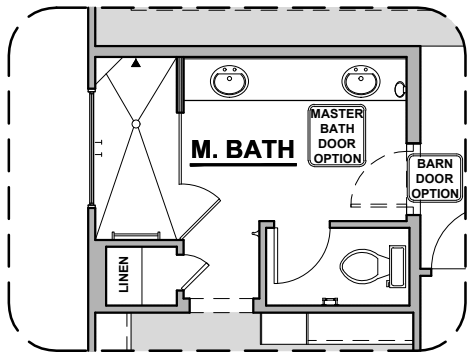

Ocotillo Options

2,373 Square Feet
Community: Sonoma Ranch

LOW VOLTAGE LEGEND	
LOGO	DESCRIPTION
	COAXIAL CABLE
	DATA
	ISP JUNCTION

Deluxe Glass Shower