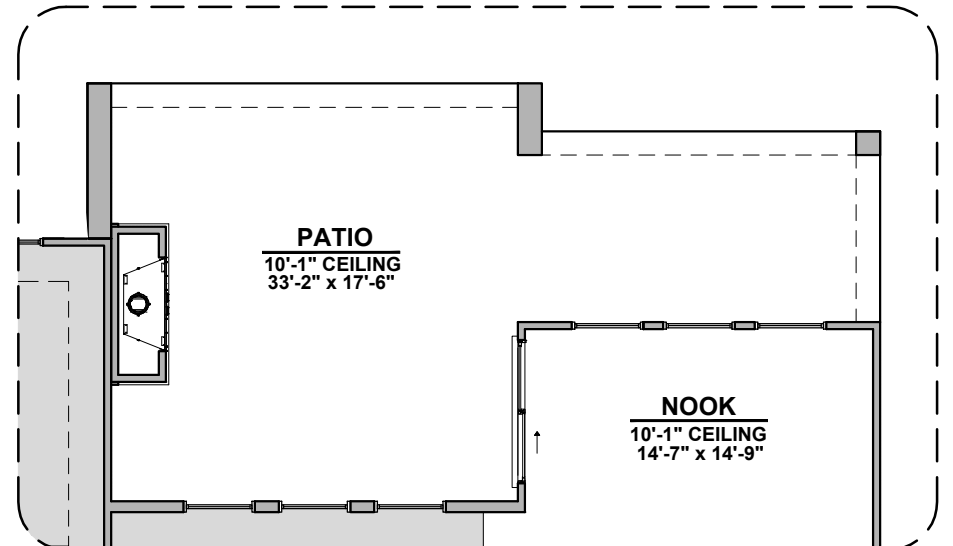

Ceiling Beam Treatment

Skylights in Kitchen

Gourmet Kitchen

Ocotillo Options

2,373 Square Feet
Community: Sonoma Ranch

LOW VOLTAGE LEGEND	
LOGO	DESCRIPTION
	COAXIAL CABLE
	DATA
	ISP JUNCTION

Laundry Cabinet
W/ Sink

Cabinets above
Washer & Dryer

Laundry Cabinet
w/ Sink

Cabs. above W &
D & Sink Option

Center Hinge ILO
Sliding Glass Door

Extended Patio

Stacking Door ILO
Standard Door

Stacking Door in Addition
to Standard Door

Outdoor Living

Ocotillo Options

2,373 Square Feet

Community: Sonoma Ranch

LOW VOLTAGE LEGEND	
LOGO	DESCRIPTION
	COAXIAL CABLE
	DATA
	ISP JUNCTION

4th Car Garage

4CG Spanish Colonial (A)

4CG Tuscan (B)