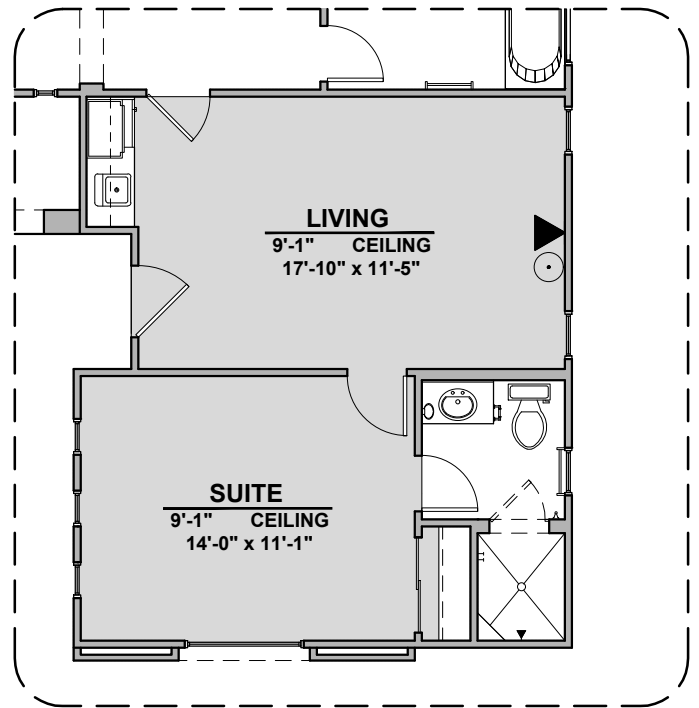

Ocotillo

2,373 Square Feet

Community: Sonoma Ranch

LOW VOLTAGE LEGEND	
LOGO	DESCRIPTION
	COAXIAL CABLE
	DATA
	ISP JUNCTION

Garage Orientation: Left Right

Spanish Colonial (A)

Tuscan (B)

Contemporary (C)

Traditional FP

Contemporary FP

Barn Door

Ocotillo Options

2,373 Square Feet
Community: Sonoma Ranch

LOW VOLTAGE LEGEND	
LOGO	DESCRIPTION
	COAXIAL CABLE
	DATA
	ISP JUNCTION

Guest Suite

Multi Gen

Ceiling Beam Treatment

Skylights in Kitchen

Gourmet Kitchen

Ocotillo Options

2,373 Square Feet
Community: Sonoma Ranch

LOW VOLTAGE LEGEND	
LOGO	DESCRIPTION
	COAXIAL CABLE
	DATA
	ISP JUNCTION

Laundry Cabinet
W/ Sink

Cabinets above
Washer & Dryer

Laundry Cabinet
w/ Sink

Cabs. above W &
D & Sink Option

Center Hinge ILO
Sliding Glass Door

Extended Patio

Stacking Door ILO
Standard Door

Stacking Door in Addition
to Standard Door