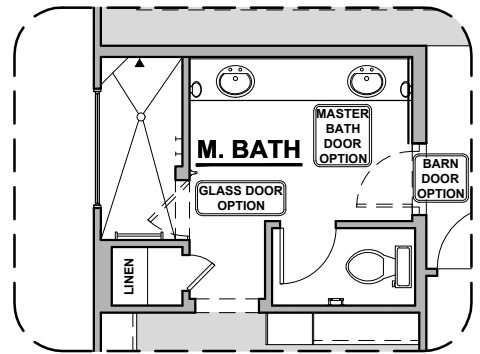

Deluxe Tile Shower