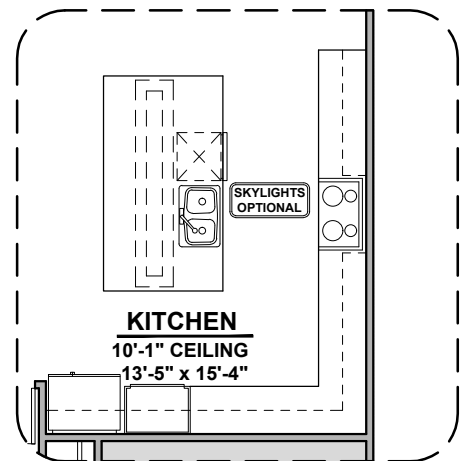

Traditional FP

Contemporary FP

Barn Door

Ocotillo Options

2,373 Square Feet
Community: Sonoma Ranch

LOW VOLTAGE LEGEND	
LOGO	DESCRIPTION
	COAXIAL CABLE
	DATA
	ISP JUNCTION

Guest Suite

Multi Gen

Ceiling Beam Treatment

Skylights in Kitchen

Gourmet Kitchen

Ocotillo Options

2,373 Square Feet
Community: Sonoma Ranch

LOW VOLTAGE LEGEND	
LOGO	DESCRIPTION
	COAXIAL CABLE
	DATA
	ISP JUNCTION

Laundry Cabinet
W/ Sink