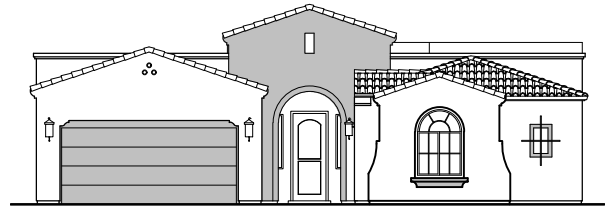

Ocotillo

2,373 Square Feet

Community: Sonoma Ranch

LOW VOLTAGE LEGEND	
LOGO	DESCRIPTION
	COAXIAL CABLE
	DATA
	ISP JUNCTION

Garage Orientation: Left Right

Spanish Colonial (A)

Tuscan (B)

Contemporary (C)

Andalusian (D)

- Home is complete and accepted as built. _____
- Home construction is in process, buyer accepts all option locations. _____

Ocotillo Options

2,373 Square Feet
Community: Sonoma Ranch

LOW VOLTAGE LEGEND	
LOGO	DESCRIPTION
	COAXIAL CABLE
	DATA
	ISP JUNCTION