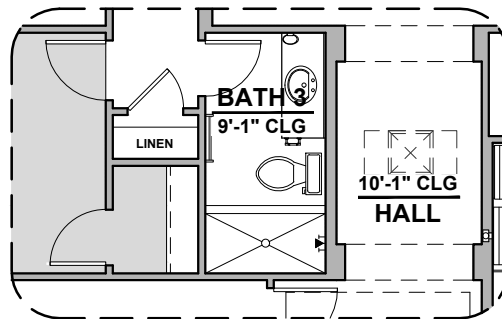

Bath 3 Shower