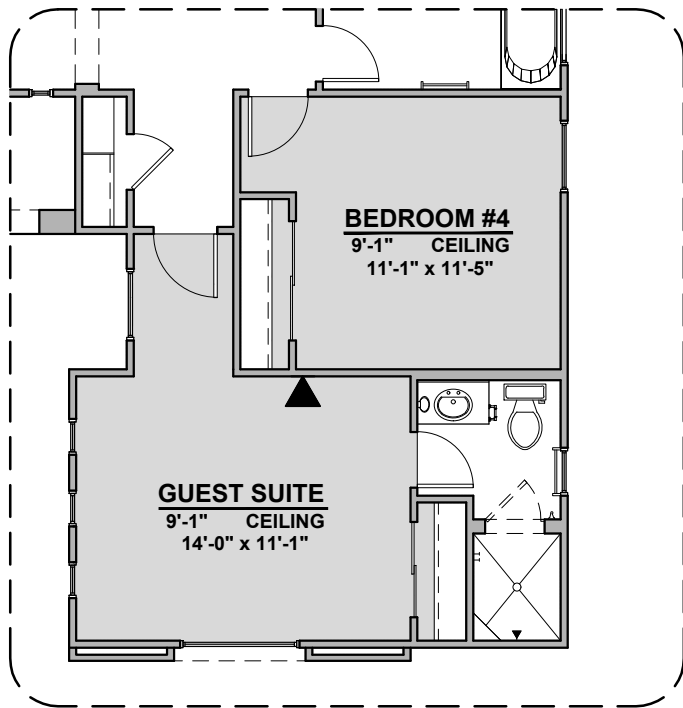

Traditional FP

Contemporary FP

Barn Door

Ocotillo Options

2,373 Square Feet
Community: Sonoma Ranch

LOW VOLTAGE LEGEND	
LOGO	DESCRIPTION
	COAXIAL CABLE
	DATA
	ISP JUNCTION

Guest Suite

Multi Gen

Ceiling Beam Treatment

Skylights in Kitchen

Gourmet Kitchen

Ocotillo Options

2,373 Square Feet
Community: Sonoma Ranch

LOW VOLTAGE LEGEND	
LOGO	DESCRIPTION
	COAXIAL CABLE
	DATA
	ISP JUNCTION

Laundry Cabinet
W/ Sink

Cabinets above
Washer & Dryer

Laundry Cabinet
w/ Sink

Cabs. above W &
D & Sink Option

Center Hinge ILO
Sliding Glass Door

Extended Patio

Stacking Door ILO
Standard Door

Stacking Door in Addition
to Standard Door