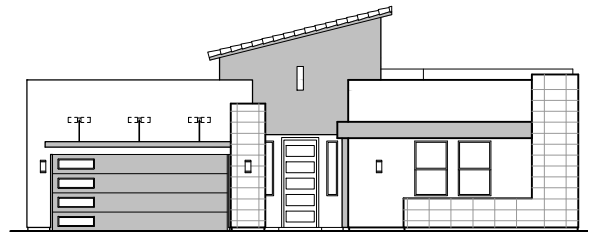

Ocotillo

2,373 Square Feet

Community: Sonoma Ranch

LOW VOLTAGE LEGEND	
LOGO	DESCRIPTION
	COAXIAL CABLE
	DATA
	ISP JUNCTION

Garage Orientation: Left Right

Spanish Colonial (A)

Tuscan (B)

Contemporary (C)

Andalusian (D)

- Home is complete and accepted as built. _____
- Home construction is in process, buyer accepts all option locations. _____

Ocotillo Options

2,373 Square Feet
Community: Sonoma Ranch

LOW VOLTAGE LEGEND	
LOGO	DESCRIPTION
	COAXIAL CABLE
	DATA
	ISP JUNCTION