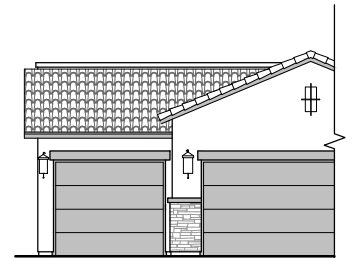

Ocotillo Options

2,373 Square Feet

Community: Red Hawk Estates

LOW VOLTAGE LEGEND	
LOGO	DESCRIPTION
	COAXIAL CABLE
	DATA
	ISP JUNCTION

4th Car Garage

4CG Spanish Colonial (A)

4CG Tuscan (B)

4CG Contemporary (C)