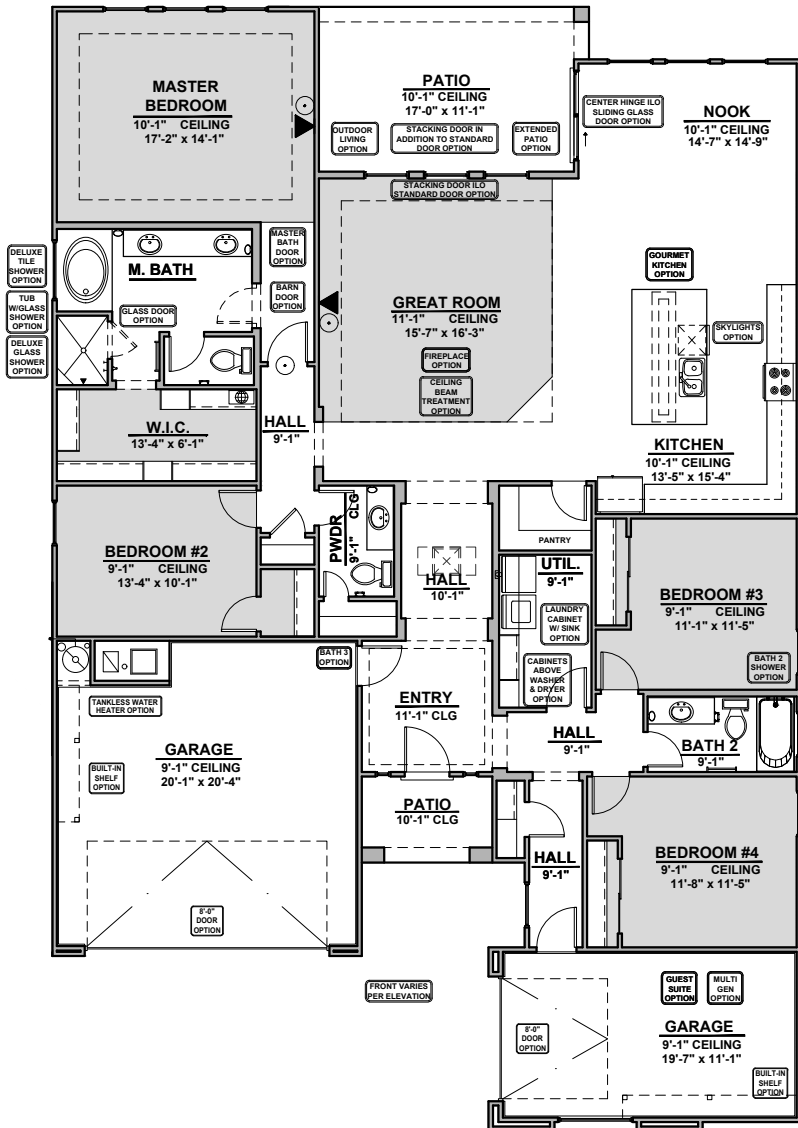

Ocotillo

2,373 Square Feet

Community: Red Hawk Esates

LOW VOLTAGE LEGEND	
LOGO	DESCRIPTION
	COAXIAL CABLE
	DATA
	ISP JUNCTION

Garage Orientation: Left Right

Spanish Colonial (A)

Tuscan (B)

Contemporary (C)

Andalusian (D)

- Home is complete and accepted as built. _____
- Home construction is in process, buyer accepts all option locations. _____

Ocotillo Options

2,373 Square Feet
Community: Red Hawk Estates

LOW VOLTAGE LEGEND	
LOGO	DESCRIPTION
	COAXIAL CABLE
	DATA
	ISP JUNCTION

Deluxe Glass Shower

Tub w/ Glass Shower

Deluxe Tile Shower

Bath 3

Bath 3 Shower

Bath 2 Shower

Tankless Water Heater

Fireplace

Traditional FP

Contemporary FP

Barn Door

Ocotillo Options

2,373 Square Feet
Community: Red Hawk Estates

LOW VOLTAGE LEGEND	
LOGO	DESCRIPTION
	COAXIAL CABLE
	DATA
	ISP JUNCTION

Guest Suite

Multi Gen