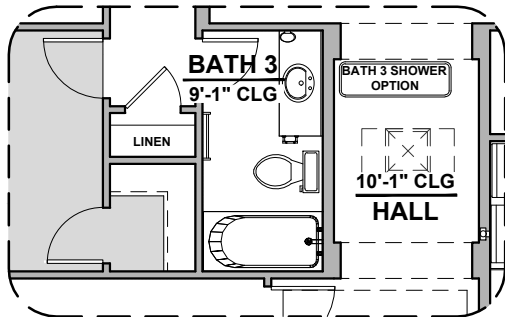

Ocotillo Options

2,373 Square Feet
Community: Red Hawk Estates

LOW VOLTAGE LEGEND	
LOGO	DESCRIPTION
	COAXIAL CABLE
	DATA
	ISP JUNCTION

Bath 3