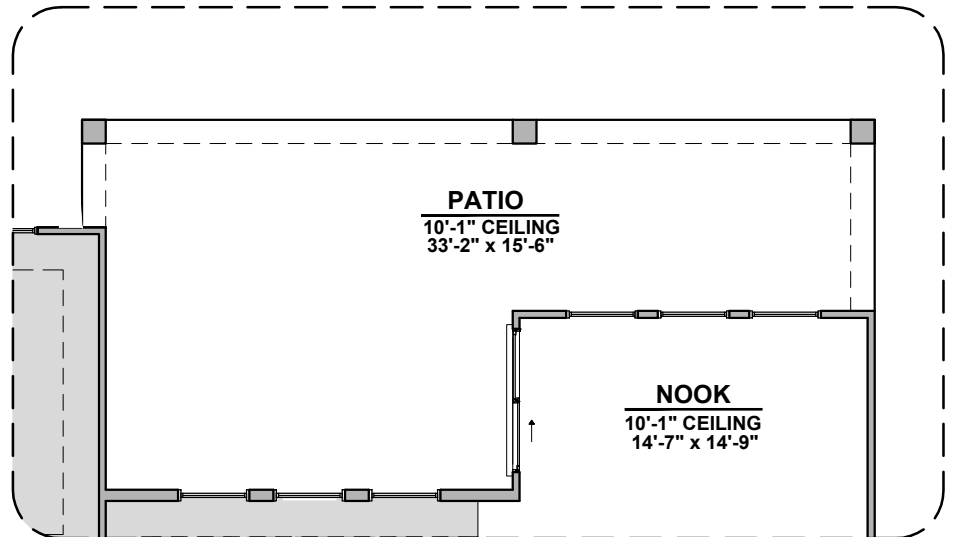

Ceiling Beam Treatment

Skylights in Kitchen

Gourmet Kitchen

Ocotillo Options

2,373 Square Feet

Community: Red Hawk Estates

LOW VOLTAGE LEGEND	
LOGO	DESCRIPTION
	COAXIAL CABLE
	DATA
	ISP JUNCTION

Laundry Cabinet
W/ Sink

Cabinets above
Washer & Dryer

Laundry Cabinet
w/ Sink

Cabs. above W &
D & Sink Option

Center Hinge ILO
Sliding Glass Door

Extended Patio

Stacking Door ILO
Standard Door

Outdoor Living

Stacking Door in Addition
to Standard Door

Ocotillo Options

2,373 Square Feet

Community: Red Hawk Estates

LOW VOLTAGE LEGEND	
LOGO	DESCRIPTION
	COAXIAL CABLE
	DATA
	ISP JUNCTION

4th Car Garage

4CG Spanish Colonial (A)

4CG Tuscan (B)

4CG Contemporary (C)