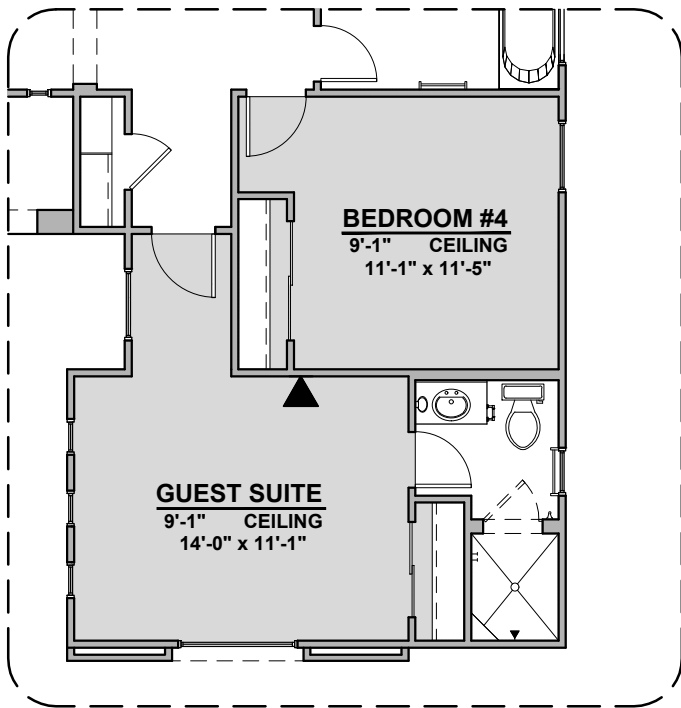

Traditional FP

Contemporary FP

Barn Door

Ocotillo Options

2,373 Square Feet
Community: Red Hawk Estates

LOW VOLTAGE LEGEND	
LOGO	DESCRIPTION
	COAXIAL CABLE
	DATA
	ISP JUNCTION

Guest Suite

Multi Gen

Ceiling Beam Treatment

Skylights in Kitchen

Gourmet Kitchen

Ocotillo Options

2,373 Square Feet

Community: Red Hawk Estates

LOW VOLTAGE LEGEND	
LOGO	DESCRIPTION
	COAXIAL CABLE
	DATA
	ISP JUNCTION

Laundry Cabinet
W/ Sink

Cabinets above
Washer & Dryer

Laundry Cabinet
w/ Sink

Cabs. above W &
D & Sink Option

Center Hinge ILO
Sliding Glass Door

Extended Patio

Stacking Door ILO
Standard Door

Outdoor Living

Stacking Door in Addition
to Standard Door