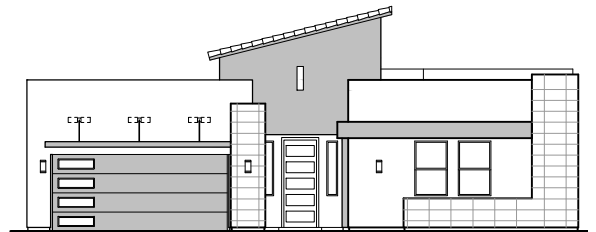

Ocotillo

2,373 Square Feet

Community: Red Hawk Esates

LOW VOLTAGE LEGEND	
LOGO	DESCRIPTION
	COAXIAL CABLE
	DATA
	ISP JUNCTION

Garage Orientation: Left Right

Spanish Colonial (A)

Tuscan (B)

Contemporary (C)

Andalusian (D)

- Home is complete and accepted as built. _____
- Home construction is in process, buyer accepts all option locations. _____

Ocotillo Options

2,373 Square Feet
Community: Red Hawk Estates

LOW VOLTAGE LEGEND	
LOGO	DESCRIPTION
	COAXIAL CABLE
	DATA
	ISP JUNCTION