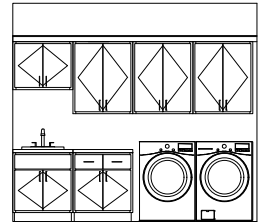

Ceiling Beam Treatment

Skylights in Kitchen

Gourmet Kitchen

Ocotillo Options

2,373 Square Feet

Community: Red Hawk Estates

LOW VOLTAGE LEGEND	
LOGO	DESCRIPTION
	COAXIAL CABLE
	DATA
	ISP JUNCTION

Laundry Cabinet
W/ Sink

Cabinets above
Washer & Dryer

Laundry Cabinet
w/ Sink

Cabs. above W &
D & Sink Option

Center Hinge ILO
Sliding Glass Door

Extended Patio

Stacking Door ILO
Standard Door

Outdoor Living

Stacking Door in Addition
to Standard Door