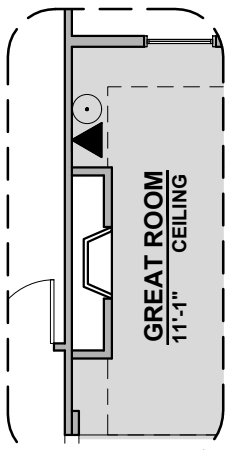

Ocotillo Options

2,373 Square Feet
Community: Red Hawk Estates

LOW VOLTAGE LEGEND	
LOGO	DESCRIPTION
	COAXIAL CABLE
	DATA
	ISP JUNCTION

Fireplace