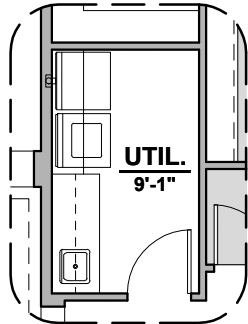

Ceiling Beam Treatment

Skylights in Kitchen

Gourmet Kitchen

Ocotillo Options

2,373 Square Feet

Community: Red Hawk Estates

LOW VOLTAGE LEGEND	
LOGO	DESCRIPTION
	COAXIAL CABLE
	DATA
	ISP JUNCTION

Laundry Cabinet
W/ Sink

Cabinets above
Washer & Dryer

Laundry Cabinet
w/ Sink

Cabs. above W &
D & Sink Option

Center Hinge ILO
Sliding Glass Door

Extended Patio

Stacking Door ILO
Standard Door

Outdoor Living

Stacking Door in Addition
to Standard Door