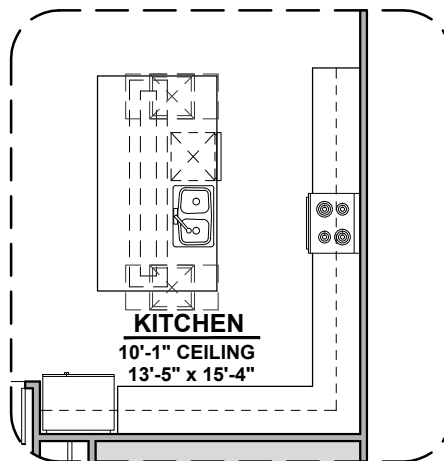

Traditional FP

Contemporary FP

Barn Door

Ocotillo Options

2,373 Square Feet
Community: Red Hawk Estates

LOW VOLTAGE LEGEND	
LOGO	DESCRIPTION
	COAXIAL CABLE
	DATA
	ISP JUNCTION

Guest Suite

Multi Gen

Ceiling Beam Treatment

Skylights in Kitchen

Gourmet Kitchen

Ocotillo Options

2,373 Square Feet

Community: Red Hawk Estates

LOW VOLTAGE LEGEND	
LOGO	DESCRIPTION
	COAXIAL CABLE
	DATA
	ISP JUNCTION

Laundry Cabinet
W/ Sink

Cabinets above
Washer & Dryer

Laundry Cabinet
w/ Sink

Cabs. above W &
D & Sink Option

Center Hinge ILO
Sliding Glass Door

Extended Patio

Stacking Door ILO
Standard Door

Outdoor Living

Stacking Door in Addition
to Standard Door