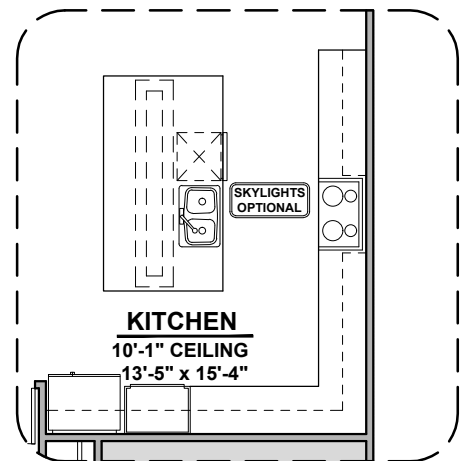

Traditional FP

Contemporary FP

Barn Door

Ocotillo Options

2,373 Square Feet
Community: Red Hawk Estates

LOW VOLTAGE LEGEND	
LOGO	DESCRIPTION
	COAXIAL CABLE
	DATA
	ISP JUNCTION

Guest Suite

Multi Gen

Ceiling Beam Treatment

Skylights in Kitchen

Gourmet Kitchen

Ocotillo Options

2,373 Square Feet

Community: Red Hawk Estates

LOW VOLTAGE LEGEND	
LOGO	DESCRIPTION
	COAXIAL CABLE
	DATA
	ISP JUNCTION

Laundry Cabinet
W/ Sink