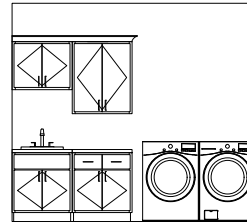

Ceiling Beam Treatment

Skylights in Kitchen

Gourmet Kitchen

Ocotillo Options

2,373 Square Feet

Community: Red Hawk Estates

LOW VOLTAGE LEGEND	
LOGO	DESCRIPTION
	COAXIAL CABLE
	DATA
	ISP JUNCTION

Laundry Cabinet
W/ Sink

Cabinets above
Washer & Dryer

Laundry Cabinet
w/ Sink

Cabs. above W &
D & Sink Option

Center Hinge ILO
Sliding Glass Door

Extended Patio

Stacking Door ILO
Standard Door

Outdoor Living

Stacking Door in Addition
to Standard Door