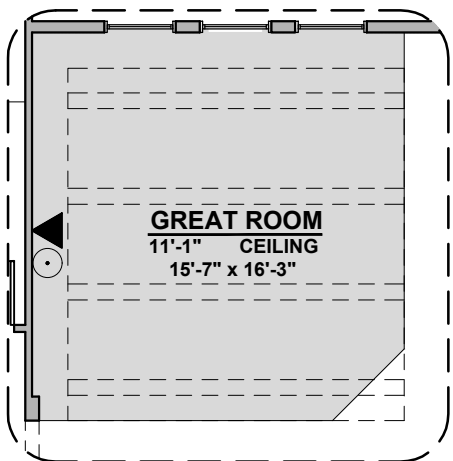

Traditional FP

Contemporary FP

Barn Door

Ocotillo Options

2,373 Square Feet
Community: Red Hawk Estates

LOW VOLTAGE LEGEND	
LOGO	DESCRIPTION
	COAXIAL CABLE
	DATA
	ISP JUNCTION

Guest Suite

Multi Gen

Ceiling Beam Treatment

Skylights in Kitchen

Gourmet Kitchen

Ocotillo Options

2,373 Square Feet

Community: Red Hawk Estates

LOW VOLTAGE LEGEND	
LOGO	DESCRIPTION
	COAXIAL CABLE
	DATA
	ISP JUNCTION

Laundry Cabinet
W/ Sink