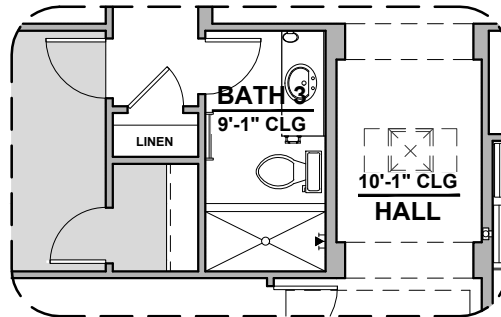

Bath 3 Shower