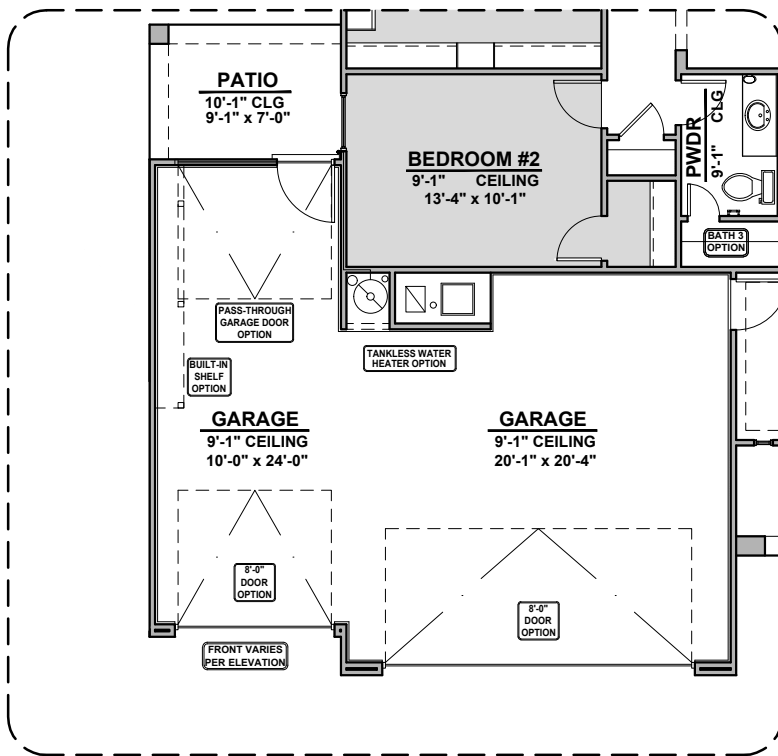

Ocotillo

2,373 Square Feet

Community: Red Hawk Esates

LOW VOLTAGE LEGEND	
LOGO	DESCRIPTION
	COAXIAL CABLE
	DATA
	ISP JUNCTION

Garage Orientation: Left Right

Spanish Colonial (A)

Tuscan (B)

Contemporary (C)

Ceiling Beam Treatment

Skylights in Kitchen

Gourmet Kitchen

Ocotillo Options

2,373 Square Feet

Community: Red Hawk Estates

LOW VOLTAGE LEGEND	
LOGO	DESCRIPTION
	COAXIAL CABLE
	DATA
	ISP JUNCTION

Laundry Cabinet
W/ Sink

Cabinets above
Washer & Dryer

Laundry Cabinet
w/ Sink

Cabs. above W &
D & Sink Option

Center Hinge ILO
Sliding Glass Door

Extended Patio

Stacking Door ILO
Standard Door

Outdoor Living

Stacking Door in Addition
to Standard Door

Ocotillo Options

2,373 Square Feet

Community: Red Hawk Estates

LOW VOLTAGE LEGEND	
LOGO	DESCRIPTION
	COAXIAL CABLE
	DATA
	ISP JUNCTION

4th Car Garage

4CG Spanish Colonial (A)

4CG Tuscan (B)

4CG Contemporary (C)