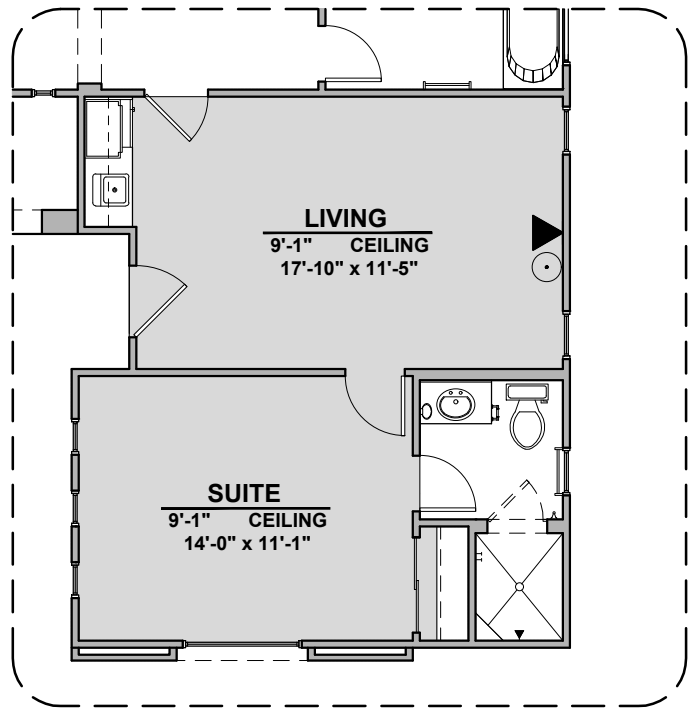

Ocotillo

2,373 Square Feet

Community: Red Hawk Esates

LOW VOLTAGE LEGEND	
LOGO	DESCRIPTION
	COAXIAL CABLE
	DATA
	ISP JUNCTION

Garage Orientation: Left Right

Spanish Colonial (A)

Tuscan (B)

Contemporary (C)

Traditional FP

Contemporary FP

Barn Door

Ocotillo Options

2,373 Square Feet
Community: Red Hawk Estates

LOW VOLTAGE LEGEND	
LOGO	DESCRIPTION
	COAXIAL CABLE
	DATA
	ISP JUNCTION

Guest Suite

Multi Gen

Ceiling Beam Treatment

Skylights in Kitchen

Gourmet Kitchen

Ocotillo Options

2,373 Square Feet

Community: Red Hawk Estates

LOW VOLTAGE LEGEND	
LOGO	DESCRIPTION
	COAXIAL CABLE
	DATA
	ISP JUNCTION

Laundry Cabinet
W/ Sink

Cabinets above
Washer & Dryer

Laundry Cabinet
w/ Sink

Cabs. above W &
D & Sink Option

Center Hinge ILO
Sliding Glass Door

Extended Patio

Stacking Door ILO
Standard Door

Outdoor Living

Stacking Door in Addition
to Standard Door