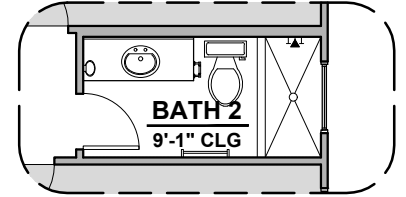

Bath 2 Shower