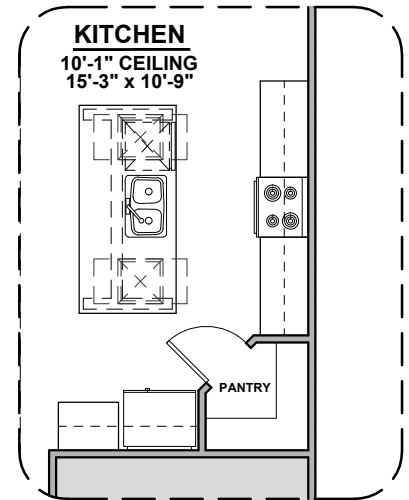

Winston II Options

2,127 Square Feet

Community: Red Hawk Estates

LOW VOLTAGE LEGEND	
LOGO	DESCRIPTION
	COAXIAL CABLE
	DATA
	ISP JUNCTION

Skylights