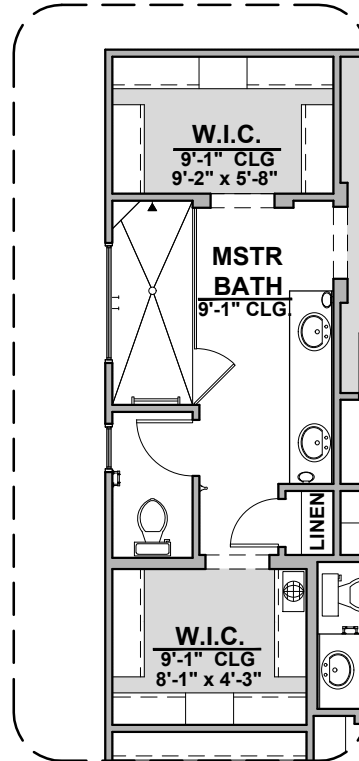

Winston II

2,127 Square Feet

Community: Red Hawk Estates

LOW VOLTAGE LEGEND	
LOGO	DESCRIPTION
	COAXIAL CABLE
	DATA
	ISP JUNCTION

Garage Orientation: Left Right

- Home is complete and accepted as built. _____
- Home construction is in process, buyer accepts all option locations. _____

Winston II Options

2,127 Square Feet
Community: Red Hawk Estates

LOW VOLTAGE LEGEND	
LOGO	DESCRIPTION
	COAXIAL CABLE
	DATA
	ISP JUNCTION

Tub w/ Glass Shower

Deluxe Glass Shower

Deluxe Tile Shower

Bath 2 Shower

Bath 3 Shower

Bath 3

Tankless Water Heater

Barn Door

Center Hinge ILO Sliding Glass

Stacking Door ILO Standard Door

Winston II Options

2,127 Square Feet

Winston II Options

2,127 Square Feet

Community: Red Hawk Estates

LOW VOLTAGE LEGEND	
LOGO	DESCRIPTION
	COAXIAL CABLE
	DATA
	ISP JUNCTION

Outdoor Living

Extended Patio

Winston II Options

2,127 Square Feet
Community: Red Hawk Estates