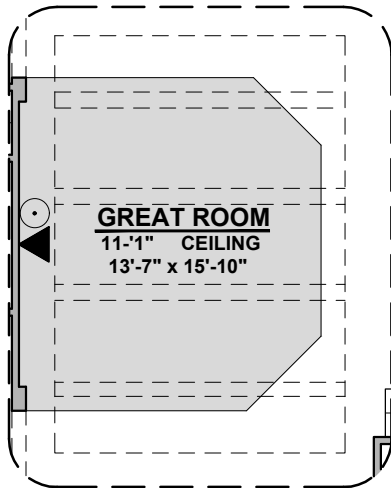

Winston II Options

2,127 Square Feet

Community: Red Hawk Estates

LOW VOLTAGE LEGEND	
LOGO	DESCRIPTION
	COAXIAL CABLE
	DATA
	ISP JUNCTION

Ceiling Beam Treatment