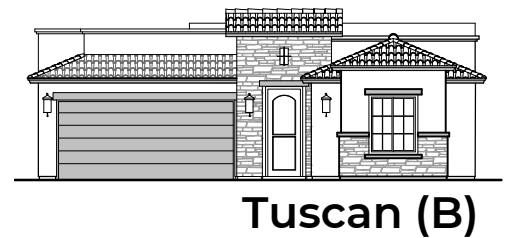

Winston II

2,127 Square Feet

Community: Red Hawk Estates

LOW VOLTAGE LEGEND	
LOGO	DESCRIPTION
	COAXIAL CABLE
	DATA
	ISP JUNCTION

Garage Orientation: Left Right

- Home is complete and accepted as built. _____
- Home construction is in process, buyer accepts all option locations. _____

Winston II Options

2,127 Square Feet
Community: Red Hawk Estates

LOW VOLTAGE LEGEND	
LOGO	DESCRIPTION
	COAXIAL CABLE
	DATA
	ISP JUNCTION

Tub w/ Glass Shower

Deluxe Glass Shower

Deluxe Tile Shower

Bath 2 Shower

Bath 3 Shower

Bath 3

Tankless Water Heater

Barn Door

Center Hinge ILO Sliding Glass

Stacking Door ILO Standard Door

Winston II Options

2,127 Square Feet