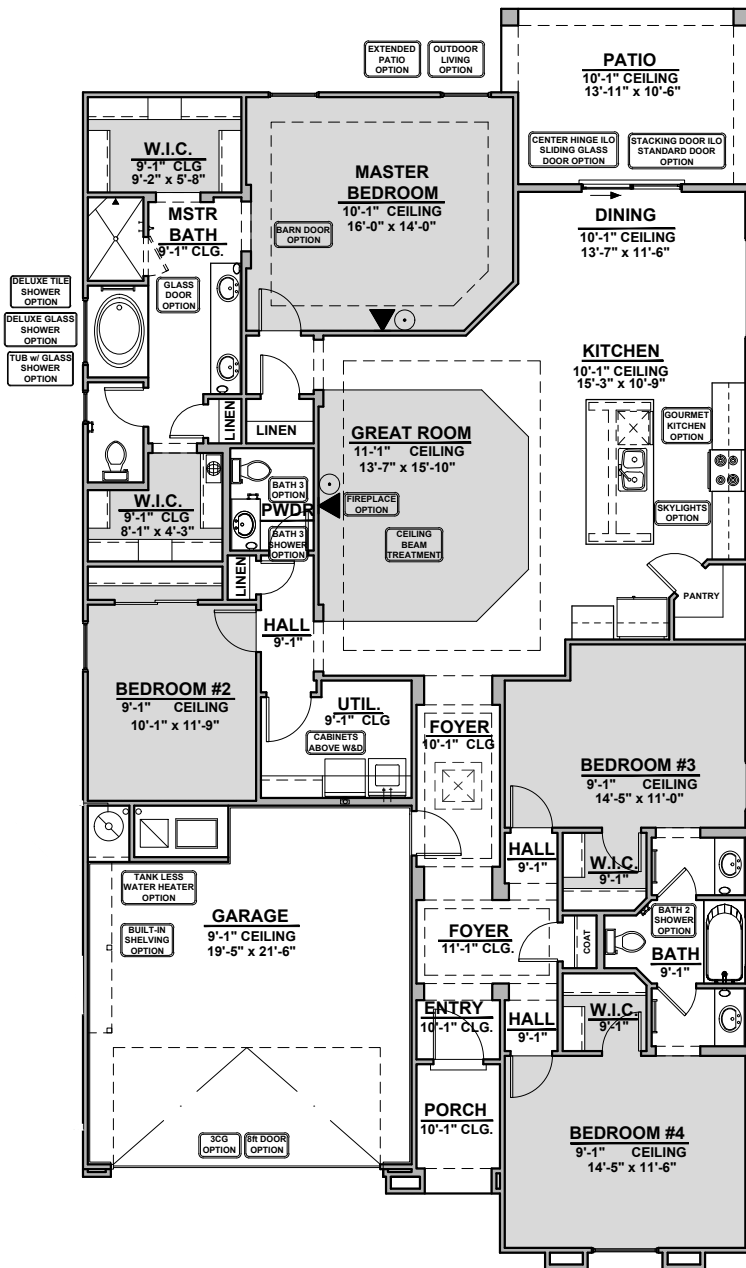

Winston II

2,127 Square Feet

Community: Red Hawk Estates

LOW VOLTAGE LEGEND	
LOGO	DESCRIPTION
	COAXIAL CABLE
	DATA
	ISP JUNCTION

Garage Orientation: Left Right

- Home is complete and accepted as built. _____
- Home construction is in process, buyer accepts all option locations. _____

Winston II Options

2,127 Square Feet
Community: Red Hawk Estates

LOW VOLTAGE LEGEND	
LOGO	DESCRIPTION
	COAXIAL CABLE
	DATA
	ISP JUNCTION

Tub w/ Glass Shower

Deluxe Glass Shower

Deluxe Tile Shower

Bath 2 Shower

Bath 3 Shower

Bath 3

Tankless Water Heater

Barn Door

Center Hinge ILO Sliding Glass

Stacking Door ILO Standard Door

Winston II Options

2,127 Square Feet

Winston II Options

2,127 Square Feet

Community: Red Hawk Estates

LOW VOLTAGE LEGEND	
LOGO	DESCRIPTION
	COAXIAL CABLE
	DATA
	ISP JUNCTION

Outdoor Living

Extended Patio

Winston II Options

2,127 Square Feet
Community: Red Hawk Estates