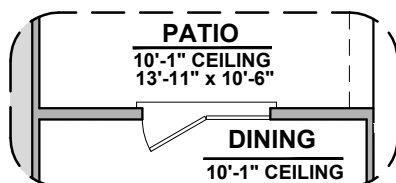

Winston II Options

2,127 Square Feet
Community: Red Hawk Estates

LOW VOLTAGE LEGEND	
LOGO	DESCRIPTION
	COAXIAL CABLE
	DATA
	ISP JUNCTION

Tub w/ Glass Shower

Deluxe Glass Shower

Deluxe Tile Shower

Bath 2 Shower

Bath 3 Shower

Bath 3

Tankless Water Heater

Barn Door

Center Hinge ILO Sliding Glass

Stacking Door ILO Standard Door

Winston II Options

2,127 Square Feet

Winston II Options

2,127 Square Feet

Community: Red Hawk Estates

LOW VOLTAGE LEGEND	
LOGO	DESCRIPTION
	COAXIAL CABLE
	DATA
	ISP JUNCTION

Outdoor Living

Extended Patio

Winston II Options

2,127 Square Feet
Community: Red Hawk Estates