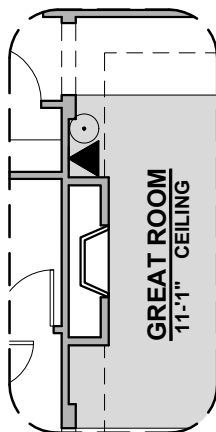

Winston II Options

2,127 Square Feet

Community: Red Hawk Estates

LOW VOLTAGE LEGEND	
LOGO	DESCRIPTION
	COAXIAL CABLE
	DATA
	ISP JUNCTION

Fireplace