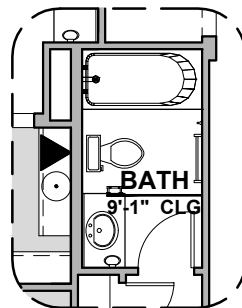

Winston II

2,127 Square Feet

Community: Red Hawk Estates

LOW VOLTAGE LEGEND	
LOGO	DESCRIPTION
	COAXIAL CABLE
	DATA
	ISP JUNCTION

Garage Orientation: Left Right

- Home is complete and accepted as built. _____
- Home construction is in process, buyer accepts all option locations. _____

Winston II Options

2,127 Square Feet
Community: Red Hawk Estates

LOW VOLTAGE LEGEND	
LOGO	DESCRIPTION
	COAXIAL CABLE
	DATA
	ISP JUNCTION

Tub w/ Glass Shower

Deluxe Glass Shower

Deluxe Tile Shower

Bath 2 Shower

Bath 3 Shower

Bath 3

Tankless Water Heater

Barn Door

Center Hinge ILO Sliding Glass

Stacking Door ILO Standard Door

Winston II Options

2,127 Square Feet