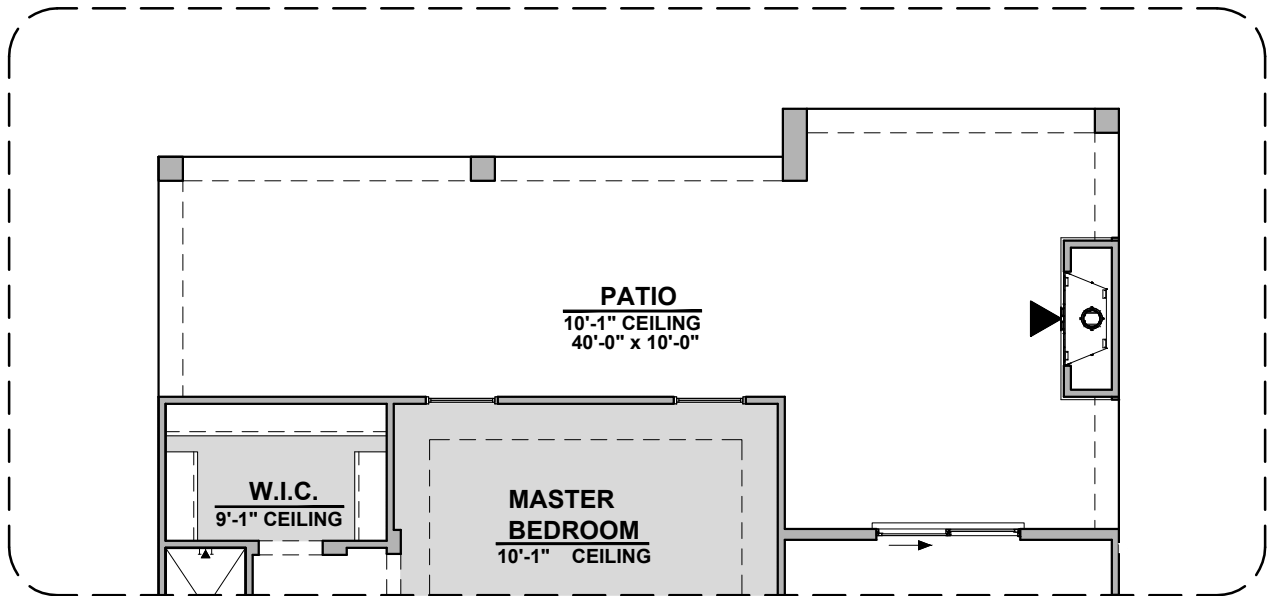

Bath 3 Shower

Bath 3

Tankless Water Heater

Barn Door

Center Hinge ILO Sliding Glass

Stacking Door ILO Standard Door

Winston II Options

2,127 Square Feet

Winston II Options

2,127 Square Feet

Community: Red Hawk Estates

LOW VOLTAGE LEGEND	
LOGO	DESCRIPTION
	COAXIAL CABLE
	DATA
	ISP JUNCTION

Outdoor Living

Extended Patio

Winston II Options

2,127 Square Feet
Community: Red Hawk Estates