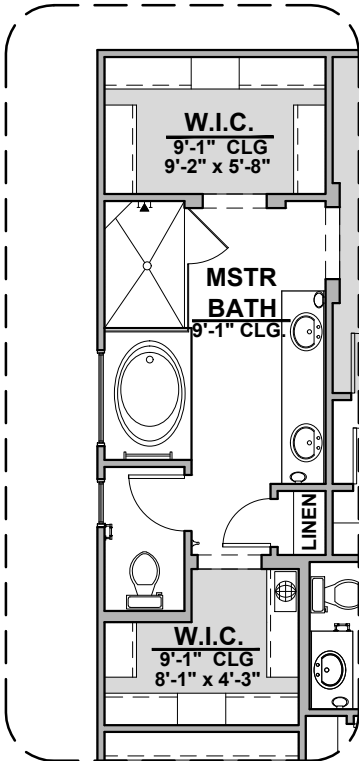

Winston II

2,127 Square Feet

Community: Red Hawk Estates

LOW VOLTAGE LEGEND	
LOGO	DESCRIPTION
	COAXIAL CABLE
	DATA
	ISP JUNCTION

Garage Orientation: Left Right

- Home is complete and accepted as built. _____
- Home construction is in process, buyer accepts all option locations. _____

Winston II Options

2,127 Square Feet
Community: Red Hawk Estates

LOW VOLTAGE LEGEND	
LOGO	DESCRIPTION
	COAXIAL CABLE
	DATA
	ISP JUNCTION

Tub w/ Glass Shower

Deluxe Glass Shower

Deluxe Tile Shower

Bath 2 Shower

Bath 3 Shower

Bath 3

Tankless Water Heater

Barn Door

Center Hinge ILO Sliding Glass

Stacking Door ILO Standard Door

Winston II Options

2,127 Square Feet