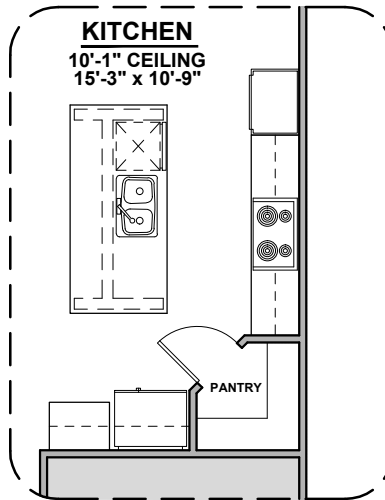

Gourmet Kitchen