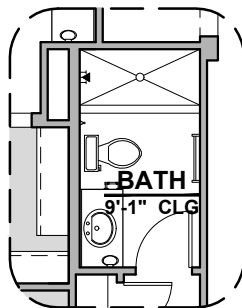

Winston II

2,127 Square Feet

Community: Red Hawk Estates

LOW VOLTAGE LEGEND	
LOGO	DESCRIPTION
	COAXIAL CABLE
	DATA
	ISP JUNCTION

Garage Orientation: Left Right

- Home is complete and accepted as built. _____
- Home construction is in process, buyer accepts all option locations. _____

Winston II Options

2,127 Square Feet
Community: Red Hawk Estates

LOW VOLTAGE LEGEND	
LOGO	DESCRIPTION
	COAXIAL CABLE
	DATA
	ISP JUNCTION

Tub w/ Glass Shower

Deluxe Glass Shower

Deluxe Tile Shower

Bath 2 Shower

Bath 3 Shower

Bath 3

Tankless Water Heater

Barn Door

Center Hinge ILO Sliding Glass

Stacking Door ILO Standard Door

Winston II Options

2,127 Square Feet