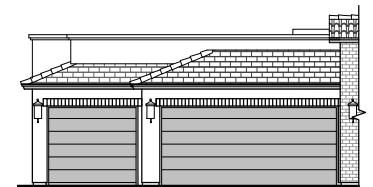

Winston II

2,127 Square Feet

Community: Red Hawk Estates

LOW VOLTAGE LEGEND	
LOGO	DESCRIPTION
	COAXIAL CABLE
	DATA
	ISP JUNCTION

Garage Orientation: Left Right

- Home is complete and accepted as built. _____
- Home construction is in process, buyer accepts all option locations. _____

LOW VOLTAGE LEGEND	
LOGO	DESCRIPTION
	COAXIAL CABLE
	DATA
	ISP JUNCTION

Spanish Colonial (A)

Tuscan (B)

Contemporary (C)

Andalusian (D)

3rd Car Garage