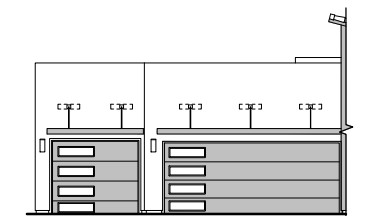

Contemporary (C)