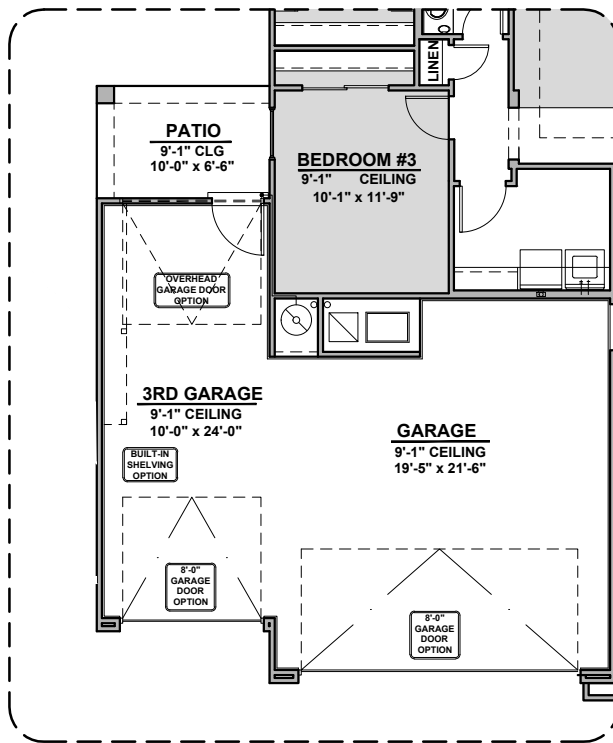

3rd Car Garage