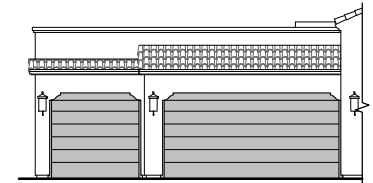

Winston II Options

2,127 Square Feet
Community: Red Hawk Estates

LOW VOLTAGE LEGEND	
LOGO	DESCRIPTION
	COAXIAL CABLE
	DATA
	ISP JUNCTION

Spanish Colonial (A)