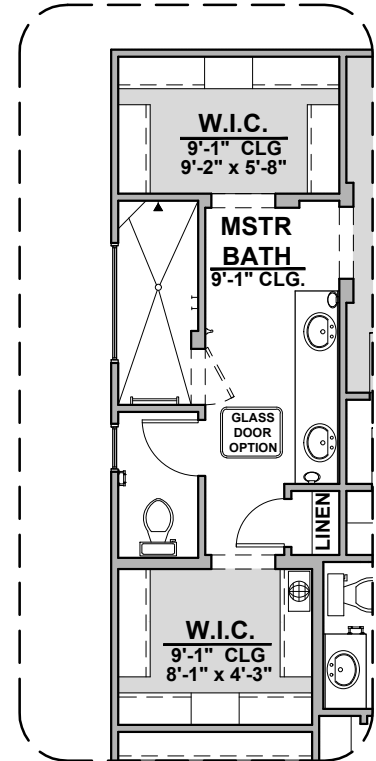

Winston II

2,127 Square Feet

Community: Red Hawk Estates

LOW VOLTAGE LEGEND	
LOGO	DESCRIPTION
	COAXIAL CABLE
	DATA
	ISP JUNCTION

Garage Orientation: Left Right

- Home is complete and accepted as built. _____
- Home construction is in process, buyer accepts all option locations. _____

Winston II Options

2,127 Square Feet
Community: Red Hawk Estates

LOW VOLTAGE LEGEND	
LOGO	DESCRIPTION
	COAXIAL CABLE
	DATA
	ISP JUNCTION

Tub w/ Glass Shower

Deluxe Glass Shower

Deluxe Tile Shower

Bath 2 Shower

Bath 3 Shower

Bath 3

Tankless Water Heater

Barn Door

Center Hinge ILO Sliding Glass

Stacking Door ILO Standard Door

Winston II Options

2,127 Square Feet

Winston II Options

2,127 Square Feet

Community: Red Hawk Estates

LOW VOLTAGE LEGEND	
LOGO	DESCRIPTION
	COAXIAL CABLE
	DATA
	ISP JUNCTION

Outdoor Living

Extended Patio

Winston II Options

2,127 Square Feet
Community: Red Hawk Estates