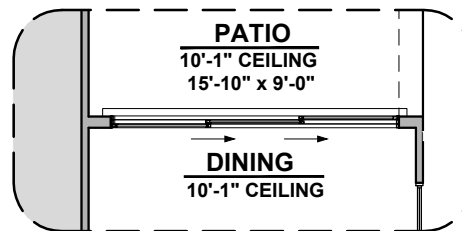

Winston II

2,127 Square Feet

Community: Red Hawk Estates

LOW VOLTAGE LEGEND	
LOGO	DESCRIPTION
	COAXIAL CABLE
	DATA
	ISP JUNCTION

Garage Orientation: Left Right

- Home is complete and accepted as built. _____
- Home construction is in process, buyer accepts all option locations. _____

Winston II Options

2,127 Square Feet
Community: Red Hawk Estates

LOW VOLTAGE LEGEND	
LOGO	DESCRIPTION
	COAXIAL CABLE
	DATA
	ISP JUNCTION

Tub w/ Glass Shower

Deluxe Glass Shower

Deluxe Tile Shower

Bath 2 Shower

Bath 3 Shower

Bath 3

Tankless Water Heater

Barn Door

Center Hinge ILO Sliding Glass

Stacking Door ILO Standard Door

Winston II Options

2,127 Square Feet

Winston II Options

2,127 Square Feet

Community: Red Hawk Estates

LOW VOLTAGE LEGEND	
LOGO	DESCRIPTION
	COAXIAL CABLE
	DATA
	ISP JUNCTION

Outdoor Living

Extended Patio

Winston II Options

2,127 Square Feet
Community: Red Hawk Estates