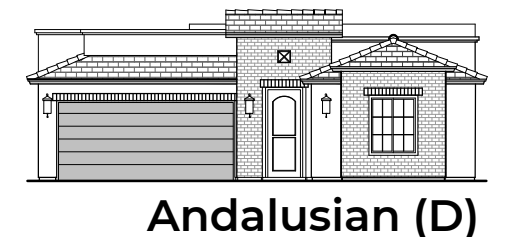

Winston II

2,127 Square Feet

Community: Red Hawk Estates

LOW VOLTAGE LEGEND	
LOGO	DESCRIPTION
	COAXIAL CABLE
	DATA
	ISP JUNCTION

Garage Orientation: Left Right

- Home is complete and accepted as built. _____
- Home construction is in process, buyer accepts all option locations. _____

Winston II Options

2,127 Square Feet
Community: Red Hawk Estates

LOW VOLTAGE LEGEND	
LOGO	DESCRIPTION
	COAXIAL CABLE
	DATA
	ISP JUNCTION

Tub w/ Glass Shower

Deluxe Glass Shower

Deluxe Tile Shower

Bath 2 Shower

Bath 3 Shower

Bath 3

Tankless Water Heater

Barn Door

Center Hinge ILO Sliding Glass

Stacking Door ILO Standard Door

Winston II Options

2,127 Square Feet