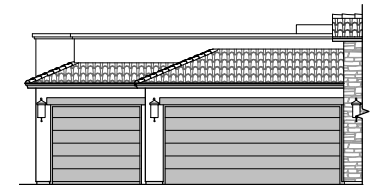

Winston II Options

2,127 Square Feet
Community: Red Hawk Estates

LOW VOLTAGE LEGEND	
LOGO	DESCRIPTION
	COAXIAL CABLE
	DATA
	ISP JUNCTION

Tuscan (B)