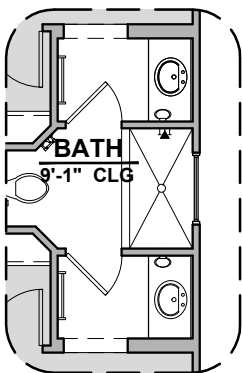

Winston II

2,127 Square Feet

Community: Red Hawk Estates

LOW VOLTAGE LEGEND	
LOGO	DESCRIPTION
	COAXIAL CABLE
	DATA
	ISP JUNCTION

Garage Orientation: Left Right

- Home is complete and accepted as built. _____
- Home construction is in process, buyer accepts all option locations. _____

Winston II Options

2,127 Square Feet
Community: Red Hawk Estates

LOW VOLTAGE LEGEND	
LOGO	DESCRIPTION
	COAXIAL CABLE
	DATA
	ISP JUNCTION

Tub w/ Glass Shower

Deluxe Glass Shower

Deluxe Tile Shower

Bath 2 Shower

Bath 3 Shower

Bath 3

Tankless Water Heater

Barn Door

Center Hinge ILO Sliding Glass

Stacking Door ILO Standard Door

Winston II Options

2,127 Square Feet