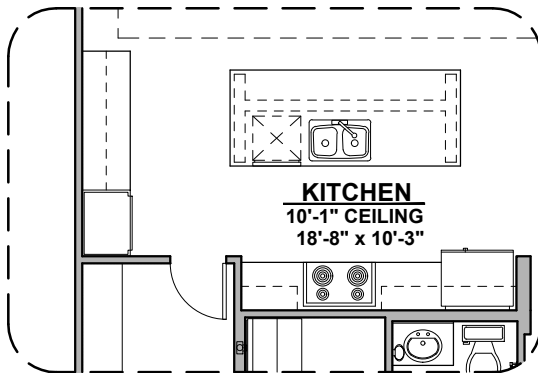

Ceiling Beam Treatment

Mesilla Options

2,124 Square Feet

Community: Red Hawk Estates

LOW VOLTAGE LEGEND	
LOGO	DESCRIPTION
	COAXIAL CABLE
	DATA
	ISP JUNCTION

Stacking Door ILO Standard Door

Center Hinge ILO Sliding Glass Door

Gourmet Kitchen

Tankless Water Heater

Barn Door

Bedroom 4

Study

Mesilla Options

2,124 Square Feet

Community: Red Hawk Estates