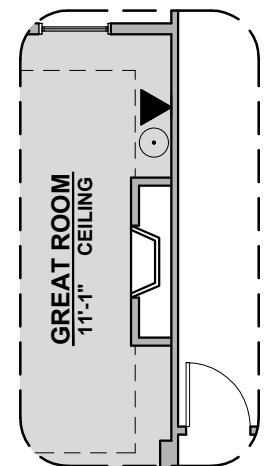

LOW VOLTAGE LEGEND	
LOGO	DESCRIPTION
	COAXIAL CABLE
	DATA
	ISP JUNCTION

Deluxe Tile Shower

Deluxe Glass Shower

Tub w/ Glass Shower

Contemporary FP

Traditional FP

Bath 2 Shower

Fireplace

Ceiling Beam Treatment

Mesilla Options

2,124 Square Feet

Community: Red Hawk Estates

LOW VOLTAGE LEGEND	
LOGO	DESCRIPTION
	COAXIAL CABLE
	DATA
	ISP JUNCTION

Stacking Door ILO Standard Door

Center Hinge ILO Sliding Glass Door

Gourmet Kitchen

Tankless Water Heater

Barn Door

Bedroom 4

Study

Mesilla Options

2,124 Square Feet

Community: Red Hawk Estates