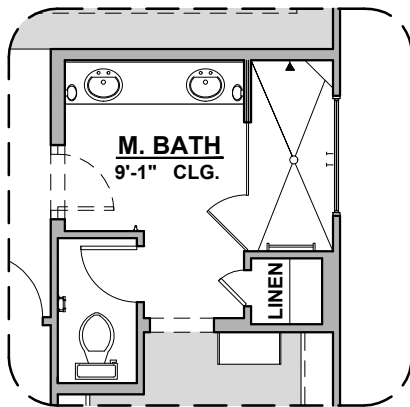

Mediterranean (E)

Garage Orientation: Left Right

Home is complete and accepted as built. _____

Home construction is in process, buyer accepts all option locations. _____

Mesilla Options

2,124 Square Feet

Community: Red Hawk Estates

LOW VOLTAGE LEGEND	
LOGO	DESCRIPTION
	COAXIAL CABLE
	DATA
	ISP JUNCTION

Deluxe Tile Shower

Deluxe Glass Shower

Tub w/ Glass Shower

Contemporary FP

Traditional FP

Bath 2 Shower

Fireplace

Ceiling Beam Treatment

Mesilla Options

2,124 Square Feet

Community: Red Hawk Estates

LOW VOLTAGE LEGEND	
LOGO	DESCRIPTION
	COAXIAL CABLE
	DATA
	ISP JUNCTION

Stacking Door ILO Standard Door

Center Hinge ILO Sliding Glass Door

Gourmet Kitchen

Tankless Water Heater

Barn Door

Bedroom 4

Study

Mesilla Options

2,124 Square Feet

Community: Red Hawk Estates