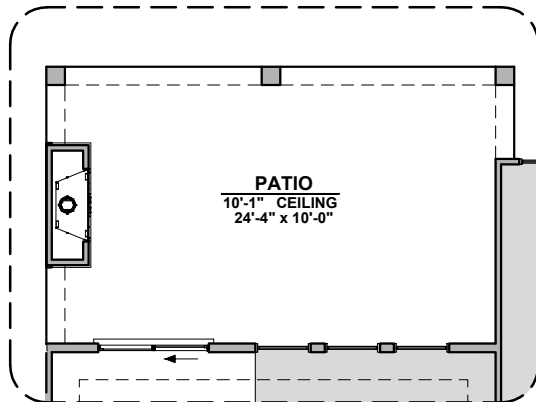

Outdoor Living