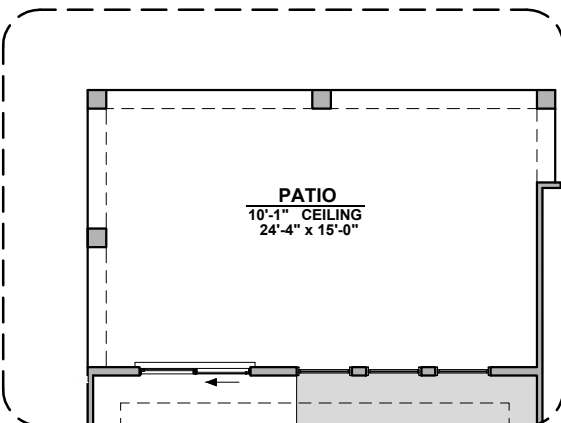

Extended Patio