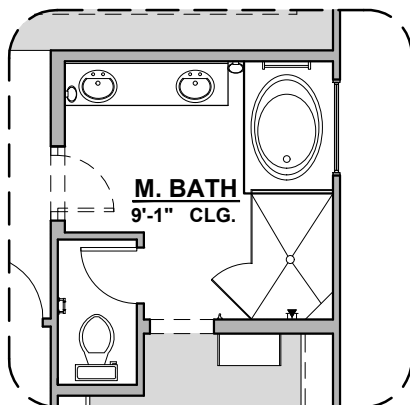

Tub w/ Glass Shower