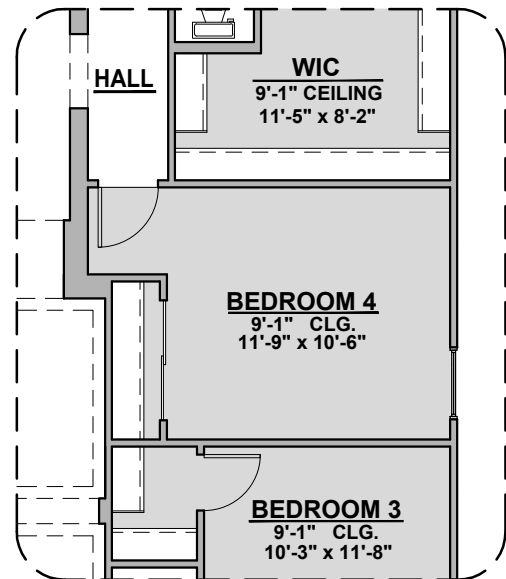

Ceiling Beam Treatment

Mesilla Options

2,124 Square Feet

Community: Red Hawk Estates

LOW VOLTAGE LEGEND	
LOGO	DESCRIPTION
	COAXIAL CABLE
	DATA
	ISP JUNCTION

Stacking Door ILO Standard Door

Center Hinge ILO Sliding Glass Door

Gourmet Kitchen

Tankless Water Heater

Barn Door

Bedroom 4

Study

Mesilla Options

2,124 Square Feet

Community: Red Hawk Estates