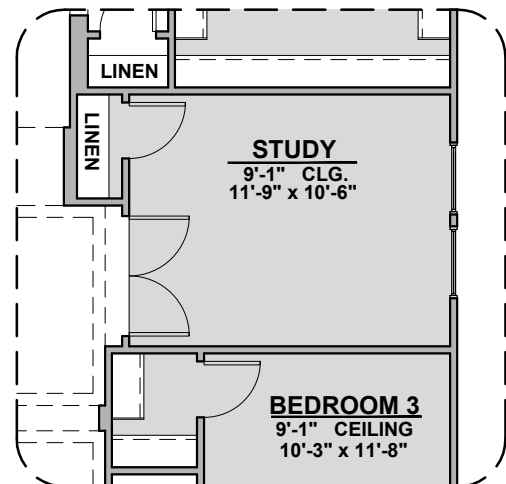

Ceiling Beam Treatment

Mesilla Options

2,124 Square Feet

Community: Red Hawk Estates

LOW VOLTAGE LEGEND	
LOGO	DESCRIPTION
	COAXIAL CABLE
	DATA
	ISP JUNCTION

Stacking Door ILO Standard Door

Center Hinge ILO Sliding Glass Door

Gourmet Kitchen

Tankless Water Heater

Barn Door

Bedroom 4

Study

Mesilla Options

2,124 Square Feet

Community: Red Hawk Estates