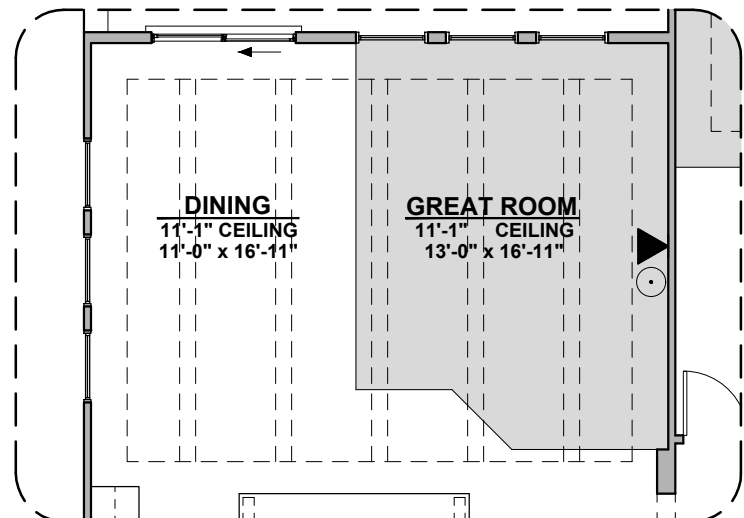

Ceiling Beam Treatment

Mesilla Options

2,124 Square Feet

Community: Red Hawk Estates

LOW VOLTAGE LEGEND	
LOGO	DESCRIPTION
	COAXIAL CABLE
	DATA
	ISP JUNCTION

Stacking Door ILO Standard Door

Center Hinge ILO Sliding Glass Door

Gourmet Kitchen

Tankless Water Heater

Barn Door

Bedroom 4

Study

Mesilla Options

2,124 Square Feet

Community: Red Hawk Estates