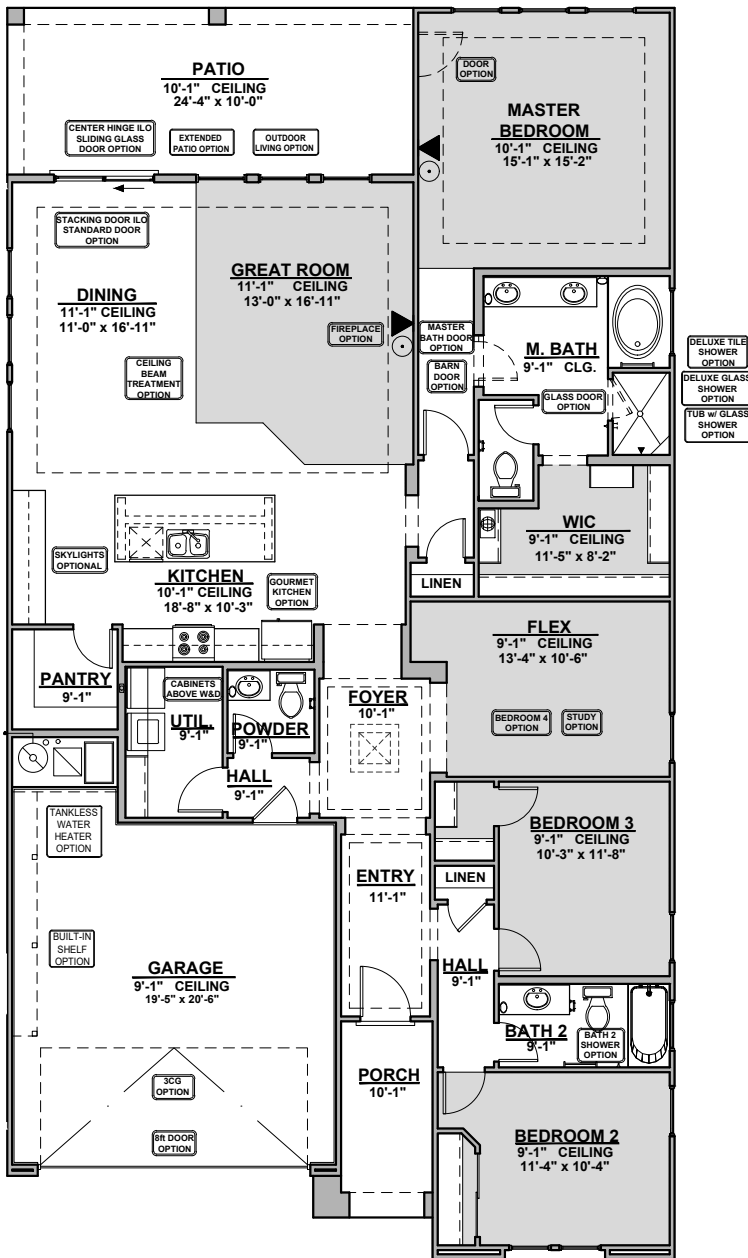

Mesilla

2,124 Square Feet

Community: Red Hawk Estates

LOW VOLTAGE LEGEND	
LOGO	DESCRIPTION
	COAXIAL CABLE
	DATA
	ISP JUNCTION

Spanish Colonial (A)

Tuscan (B)

Contemporary (C)

Andalusian (D)

Mediterranean (E)

Garage Orientation: Left Right

Home is complete and accepted as built. _____

Home construction is in process, buyer accepts all option locations. _____

Mesilla Options

2,124 Square Feet

Community: Red Hawk Estates

LOW VOLTAGE LEGEND	
LOGO	DESCRIPTION
	COAXIAL CABLE
	DATA
	ISP JUNCTION

Deluxe Tile Shower

Deluxe Glass Shower

Tub w/ Glass Shower

Contemporary FP

Traditional FP

Bath 2 Shower

Fireplace

Gourmet Kitchen

Tankless Water Heater

Barn Door

Bedroom 4

Study

Mesilla Options

2,124 Square Feet

Community: Red Hawk Estates