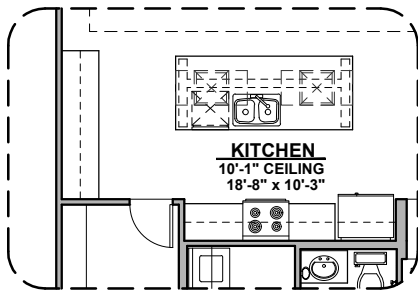

Mesilla Options

2,124 Square Feet

Community: Red Hawk Estates

LOW VOLTAGE LEGEND	
LOGO	DESCRIPTION
	COAXIAL CABLE
	DATA
	ISP JUNCTION

Skylights