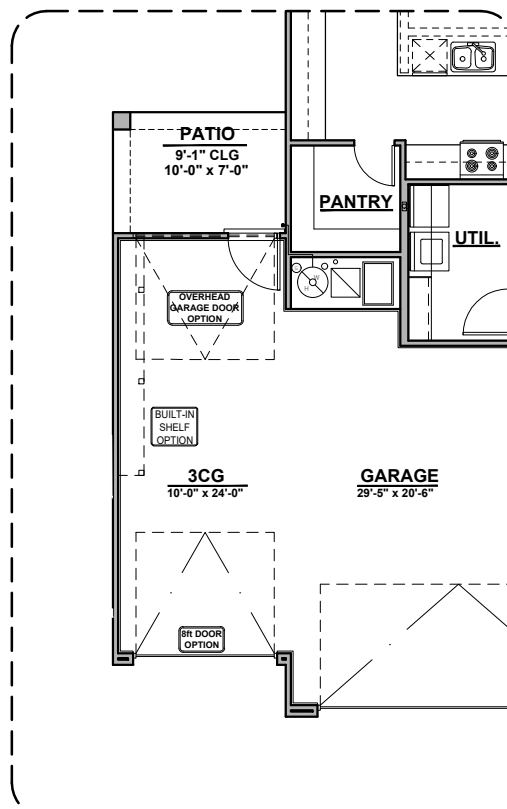

Gourmet Kitchen

Tankless Water Heater

Barn Door

Bedroom 4

Study

Mesilla Options

2,124 Square Feet

Community: Red Hawk Estates

LOW VOLTAGE LEGEND	
LOGO	DESCRIPTION
	COAXIAL CABLE
	DATA
	ISP JUNCTION

Skylights

Outdoor Living

Extended Patio

3rd Car Garage

Spanish Colonial (A)

Tuscan (B)

Contemporary (C)