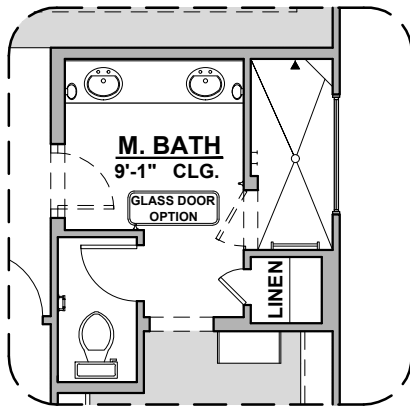

Mediterranean (E)

Garage Orientation: Left Right

Home is complete and accepted as built. _____

Home construction is in process, buyer accepts all option locations. _____

Mesilla Options

2,124 Square Feet

Community: Red Hawk Estates

LOW VOLTAGE LEGEND	
LOGO	DESCRIPTION
	COAXIAL CABLE
	DATA
	ISP JUNCTION

Deluxe Tile Shower

Deluxe Glass Shower

Tub w/ Glass Shower

Contemporary FP

Traditional FP

Bath 2 Shower

Fireplace

Ceiling Beam Treatment

Mesilla Options

2,124 Square Feet

Community: Red Hawk Estates

LOW VOLTAGE LEGEND	
LOGO	DESCRIPTION
	COAXIAL CABLE
	DATA
	ISP JUNCTION

Stacking Door ILO Standard Door

Center Hinge ILO Sliding Glass Door

Gourmet Kitchen

Tankless Water Heater

Barn Door

Bedroom 4

Study

Mesilla Options

2,124 Square Feet

Community: Red Hawk Estates