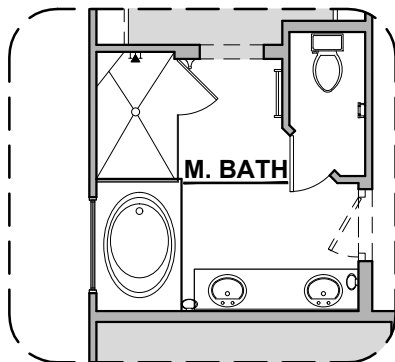

# Willow Options

1,649 Square Feet

Community: The Trails @ Metro 2

LOW VOLTAGE LEGEND	
LOGO	DESCRIPTION
	COAXIAL CABLE
	DATA
	ISP JUNCTION

**Bath 2 Shower**

**Extended Patio**

**Tankless Water Heater**

**Center Hinge ILO Standard Door**