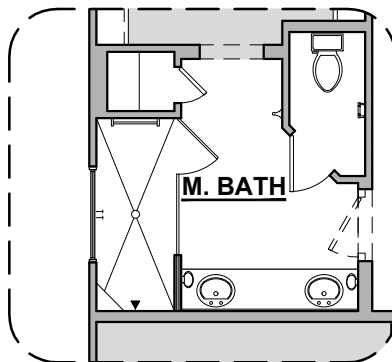

Deluxe Glass Shower