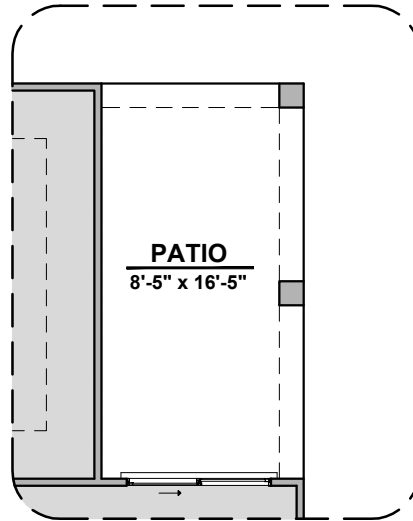

# Willow Options

1,649 Square Feet

Community: The Trails @ Metro 2

LOW VOLTAGE LEGEND	
LOGO	DESCRIPTION
	COAXIAL CABLE
	DATA
	ISP JUNCTION

**Bath 2 Shower**

**Extended Patio**

**Tankless Water Heater**

**Center Hinge ILO Standard Door**