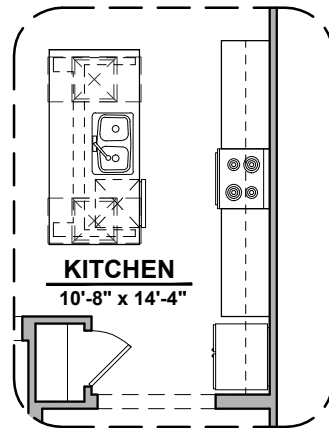

Willow Options

1,649 Square Feet
Community: The Trails @ Metro 2

LOW VOLTAGE LEGEND	
LOGO	DESCRIPTION
	COAXIAL CABLE
	DATA
	ISP JUNCTION

Skylights