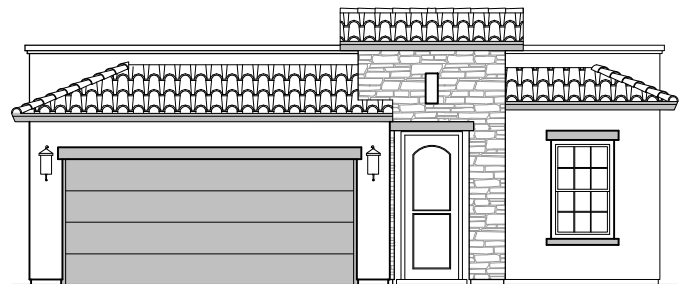

# Willow

1,649 Square Feet

Community: The Trails @ Metro 2

LOW VOLTAGE LEGEND	
LOGO	DESCRIPTION
	COAXIAL CABLE
	DATA
	ISP JUNCTION

**Spanish Colonial (A)**

**Tuscan (B)**

Garage Orientation:  Left  Right

Home is complete and accepted as built. \_\_\_\_\_

Home construction is in process, buyer accepts all option locations. \_\_\_\_\_