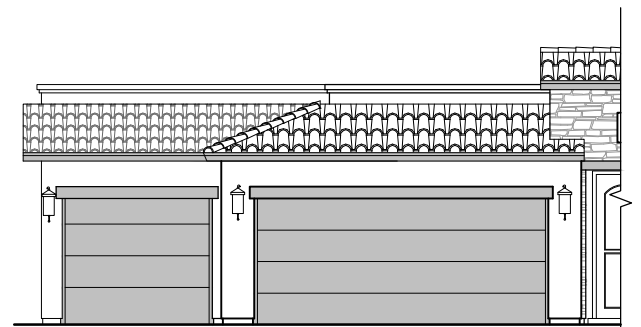

# Willow Options

1,649 Square Feet

Community: The Trails @ Metro 2

LOW VOLTAGE LEGEND	
LOGO	DESCRIPTION
	COAXIAL CABLE
	DATA
	ISP JUNCTION

**3rd Car Garage**

**3CG Spanish Colonial (A)**

**3CG Tuscan (B)**