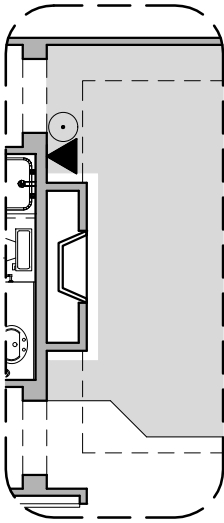

Willow Options

1,649 Square Feet
Community: The Trails @ Metro 2

LOW VOLTAGE LEGEND	
LOGO	DESCRIPTION
	COAXIAL CABLE
	DATA
	ISP JUNCTION

FirePlace