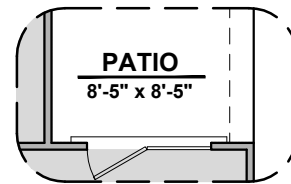

# Willow Options

1,649 Square Feet

Community: The Trails @ Metro 2

LOW VOLTAGE LEGEND	
LOGO	DESCRIPTION
	COAXIAL CABLE
	DATA
	ISP JUNCTION

**Bath 2 Shower**

**Extended Patio**

**Tankless Water Heater**

**Center Hinge ILO Standard Door**