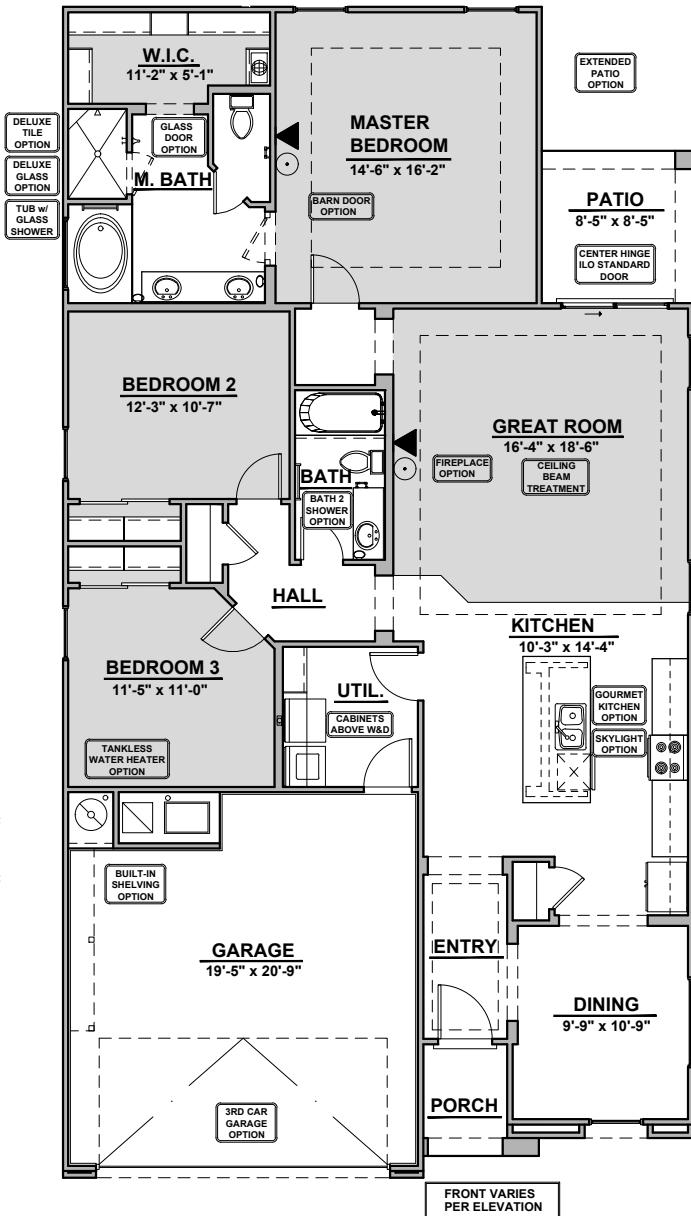

# Willow

1,649 Square Feet

Community: The Trails @ Metro 2

LOW VOLTAGE LEGEND	
LOGO	DESCRIPTION
	COAXIAL CABLE
	DATA
	ISP JUNCTION

**Spanish Colonial (A)**

**Tuscan (B)**

Garage Orientation:  Left  Right

Home is complete and accepted as built. \_\_\_\_\_

# Willow Options

1,649 Square Feet  
Community: The Trails @ Metro 2

LOW VOLTAGE LEGEND	
LOGO	DESCRIPTION
	COAXIAL CABLE
	DATA
	ISP JUNCTION

**FirePlace**

**Traditional  
FirePlace**

**Contemporary  
FirePlace**