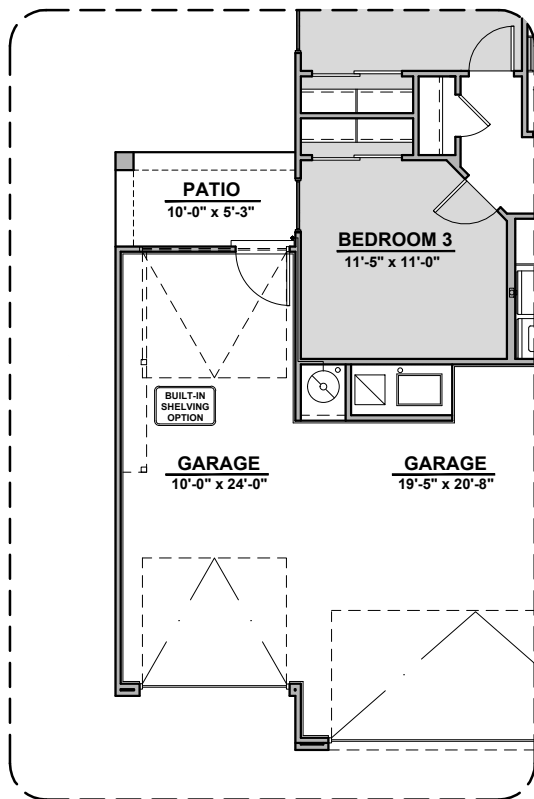

# Willow Options

1,649 Square Feet

Community: The Trails @ Metro 2

LOW VOLTAGE LEGEND	
LOGO	DESCRIPTION
	COAXIAL CABLE
	DATA
	ISP JUNCTION

**Bath 2 Shower**

**Extended Patio**

**Tankless Water Heater**

**Center Hinge ILO Standard Door**

# Willow Options

1,649 Square Feet

Community: The Trails @ Metro 2

LOW VOLTAGE LEGEND	
LOGO	DESCRIPTION
	COAXIAL CABLE
	DATA
	ISP JUNCTION

**3rd Car Garage**

**3CG Spanish Colonial (A)**

**3CG Tuscan (B)**