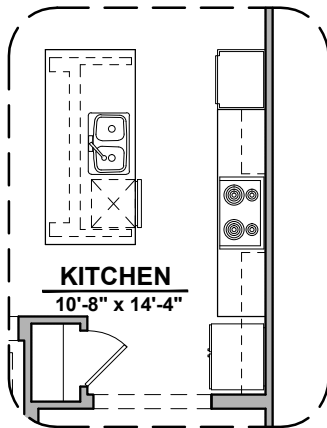

Gourmet Kitchen