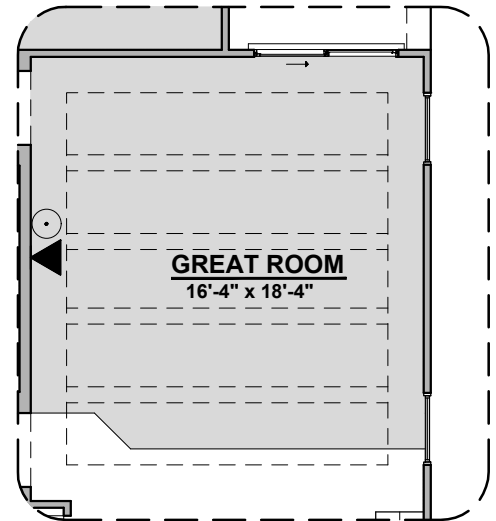

Ceiling Beam Treatment