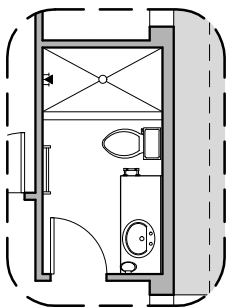

# Willow Options

1,649 Square Feet

Community: The Trails @ Metro 2

LOW VOLTAGE LEGEND	
LOGO	DESCRIPTION
	COAXIAL CABLE
	DATA
	ISP JUNCTION

**Bath 2 Shower**

**Extended Patio**

**Tankless Water Heater**

**Center Hinge ILO Standard Door**