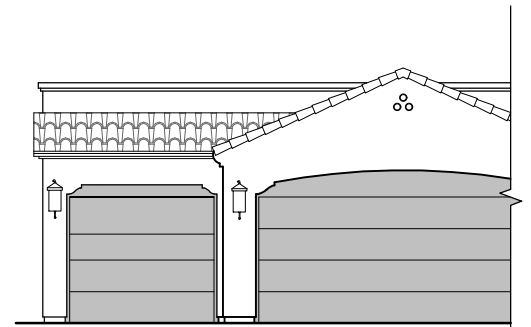

# Willow Options

1,649 Square Feet

Community: The Trails @ Metro 2

LOW VOLTAGE LEGEND	
LOGO	DESCRIPTION
	COAXIAL CABLE
	DATA
	ISP JUNCTION

**3rd Car Garage**

**3CG Spanish Colonial (A)**

**3CG Tuscan (B)**