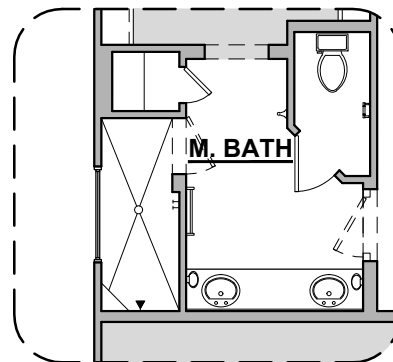

Deluxe Tile Shower