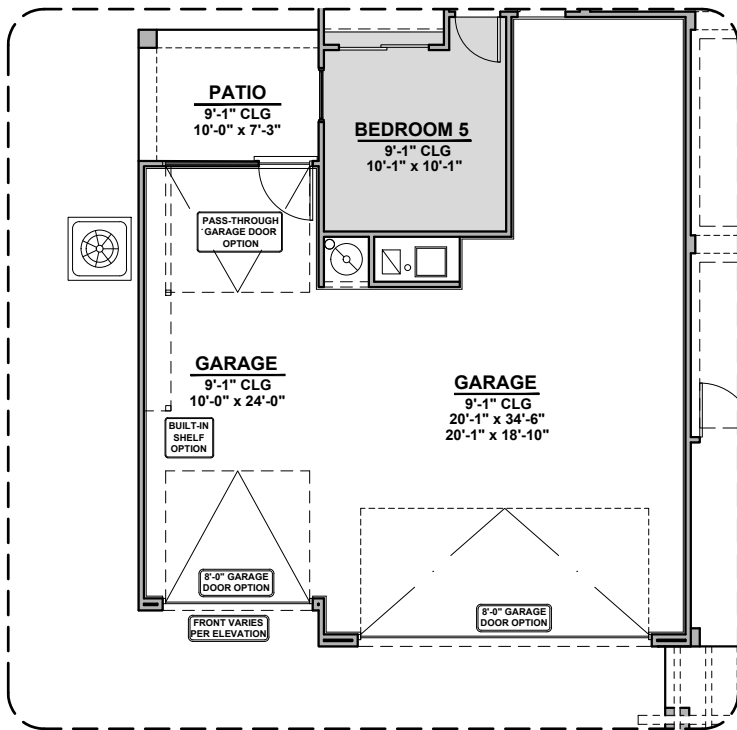

Study Room

Agave Options

2,740 Square Feet

Community: Red Hawk Estates

LOW VOLTAGE LEGEND	
LOGO	DESCRIPTION
	COAXIAL CABLE
	DATA
	ISP JUNCTION

**Stacking Door
in Addition
to Standard Door**

**Stacking Door
ILO of Standard Door**

**Center Hinge
ILO Sliding
Glass Door**

**Cabinets above
Washer & Dryer**

**Laundry Cabinet
w/ Sink**

**Laundry Cabinet
w/ Sink**

Agave Options

2,740 Square Feet

Community: Red Hawk Estates

3rd Car Garage