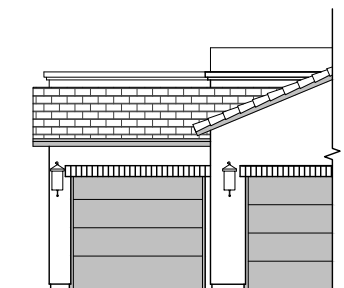

3CG Andalusian (D)