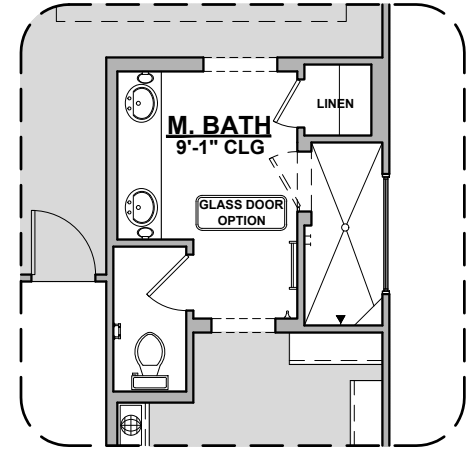

Bath 2 Shower

Barn Door

Tankless Water Heater

Tub w/ Glass Shower

Deluxe Glass Shower

Deluxe Tile Shower

Agave Options

2,740 Square Feet