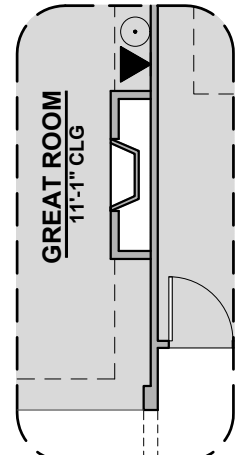

2,740 Square Feet

Community: Red Hawk Estates

LOW VOLTAGE LEGEND	
LOGO	DESCRIPTION
	COAXIAL CABLE
	DATA
	ISP JUNCTION

Gourmet Kitchen

Traditional FP

Contemporary FP

Fireplace

Laundry Door

Bath 2 Shower

Barn Door

Tankless Water Heater

Tub w/ Glass Shower

Deluxe Glass Shower

Deluxe Tile Shower

Agave Options

2,740 Square Feet