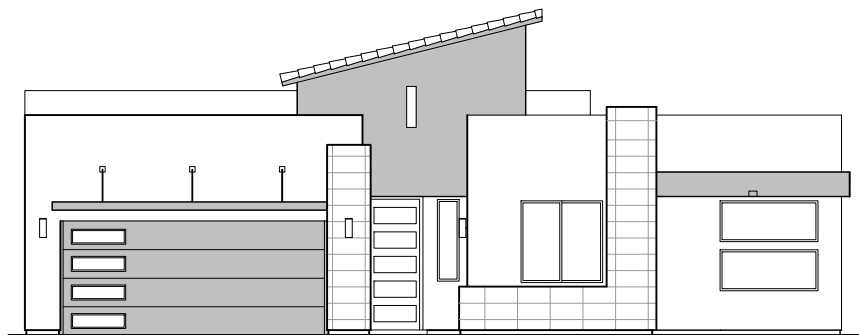

Agave

2,740 Square Feet

Community: Red Hawk Estates

LOGO	DESCRIPTION
	COAXIAL CABLE
	DATA
	ISP JUNCTION

Garage Orientation: Left Right

- Home is complete and accepted as built. _____
- Home construction is in process, buyer accepts all option locations. _____

Agave

2,740 Square Feet

Community: Red Hawk Estates

Spanish Colonial (A)

Tuscan (B)

Contemporary (C)

Andalusian (D)

Agave Options

2,740 Square Feet

Community: Red Hawk Estates

LOW VOLTAGE LEGEND	
LOGO	DESCRIPTION
	COAXIAL CABLE
	DATA
	ISP JUNCTION

Gourmet Kitchen

Traditional FP

Contemporary FP

Fireplace

Laundry Door