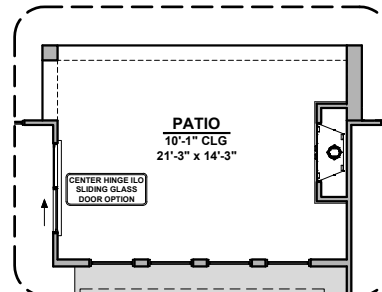

Outdoor Living