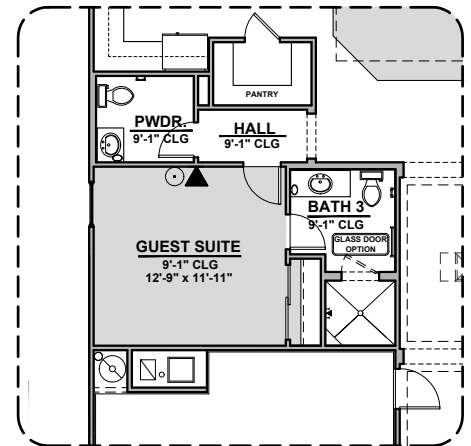

Guest Suite