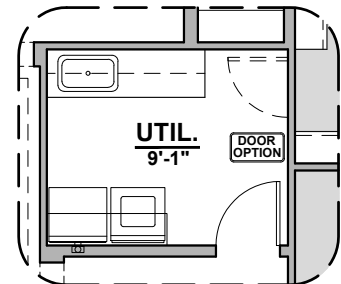

**Laundry Cabinet
w/ Sink**