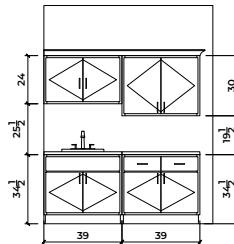

**Laundry Cabinet
w/ Sink**