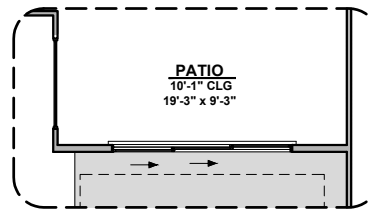

Study Room

Agave Options

2,740 Square Feet

Community: Red Hawk Estates

LOW VOLTAGE LEGEND	
LOGO	DESCRIPTION
	COAXIAL CABLE
	DATA
	ISP JUNCTION

**Stacking Door
in Addition
to Standard Door**

**Stacking Door
ILO of Standard Door**

**Center Hinge
ILO Sliding
Glass Door**

**Cabinets above
Washer & Dryer**

**Laundry Cabinet
w/ Sink**

**Laundry Cabinet
w/ Sink**

Agave Options

2,740 Square Feet

Community: Red Hawk Estates

3rd Car Garage