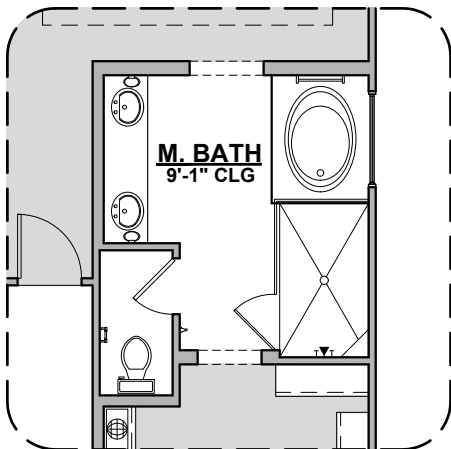

2,740 Square Feet

Community: Red Hawk Estates

LOW VOLTAGE LEGEND	
LOGO	DESCRIPTION
	COAXIAL CABLE
	DATA
	ISP JUNCTION

Gourmet Kitchen

Traditional FP

Contemporary FP

Fireplace

Laundry Door

Bath 2 Shower

Barn Door

Tankless Water Heater

Tub w/ Glass Shower

Deluxe Glass Shower

Deluxe Tile Shower

Agave Options

2,740 Square Feet