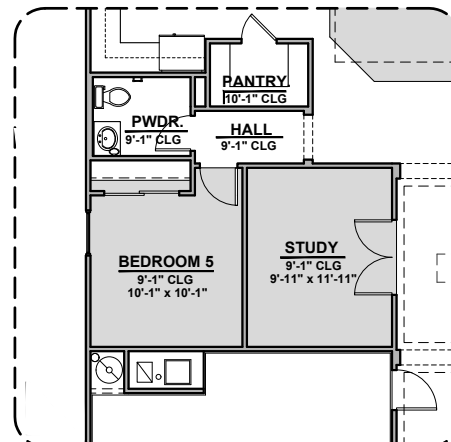

Bath 2 Shower

Barn Door

Tankless Water Heater

Tub w/ Glass Shower

Deluxe Glass Shower

Deluxe Tile Shower

Agave Options

2,740 Square Feet

Study Room

Agave Options

2,740 Square Feet

Community: Red Hawk Estates

LOW VOLTAGE LEGEND	
LOGO	DESCRIPTION
	COAXIAL CABLE
	DATA
	ISP JUNCTION

**Stacking Door
in Addition
to Standard Door**

**Stacking Door
ILO of Standard Door**