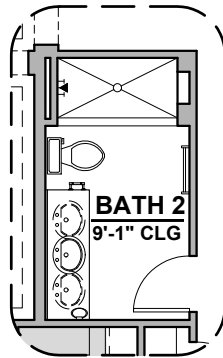

2,740 Square Feet

Community: Red Hawk Estates

LOW VOLTAGE LEGEND	
LOGO	DESCRIPTION
	COAXIAL CABLE
	DATA
	ISP JUNCTION

Gourmet Kitchen

Traditional FP

Contemporary FP

Fireplace

Laundry Door

Bath 2 Shower

Barn Door

Tankless Water Heater

Tub w/ Glass Shower

Deluxe Glass Shower

Deluxe Tile Shower

Agave Options

2,740 Square Feet