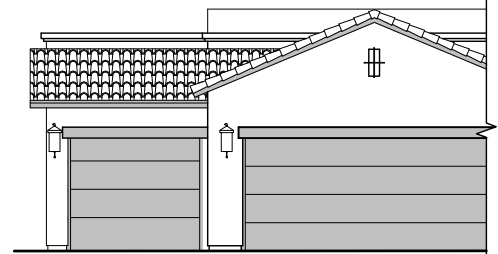

3CG Tuscan (B)