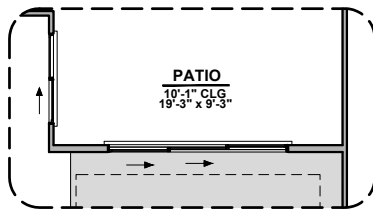

Study Room

Agave Options

2,740 Square Feet

Community: Red Hawk Estates

LOW VOLTAGE LEGEND	
LOGO	DESCRIPTION
	COAXIAL CABLE
	DATA
	ISP JUNCTION

**Stacking Door
in Addition
to Standard Door**

**Stacking Door
ILO of Standard Door**

**Center Hinge
ILO Sliding
Glass Door**

**Cabinets above
Washer & Dryer**

**Laundry Cabinet
w/ Sink**

**Laundry Cabinet
w/ Sink**

Agave Options

2,740 Square Feet

Community: Red Hawk Estates

3rd Car Garage