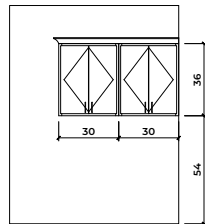

**Cabinets above
Washer & Dryer**