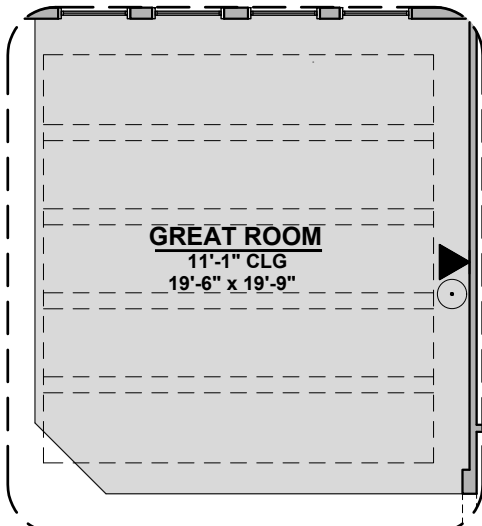

Ceiling Beam Treatment