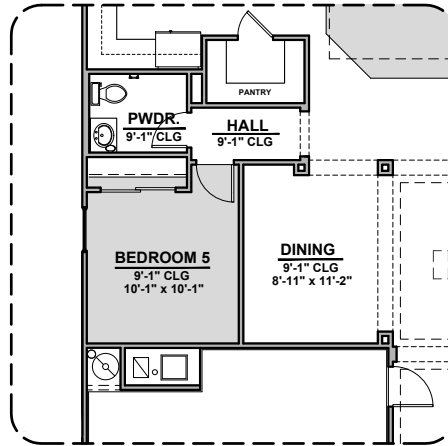

Dining Room