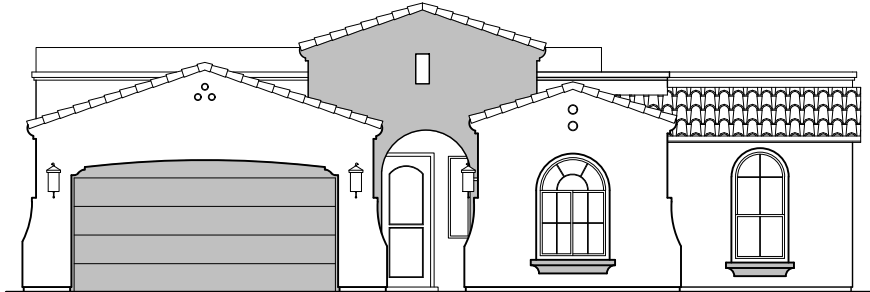

Agave

2,740 Square Feet

Community: Red Hawk Estates

Spanish Colonial (A)