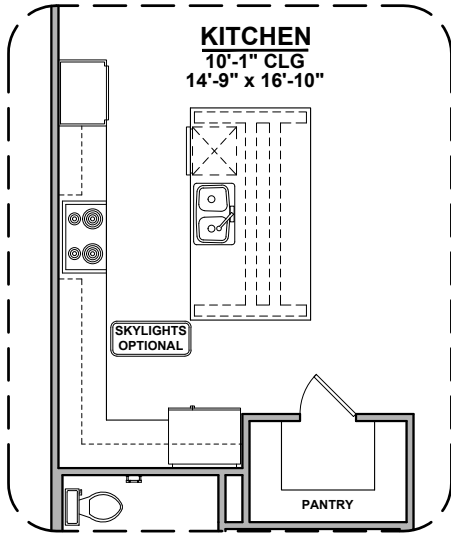

2,740 Square Feet

Community: Red Hawk Estates

LOW VOLTAGE LEGEND	
LOGO	DESCRIPTION
	COAXIAL CABLE
	DATA
	ISP JUNCTION

Gourmet Kitchen

Traditional FP

Contemporary FP

Fireplace

Laundry Door