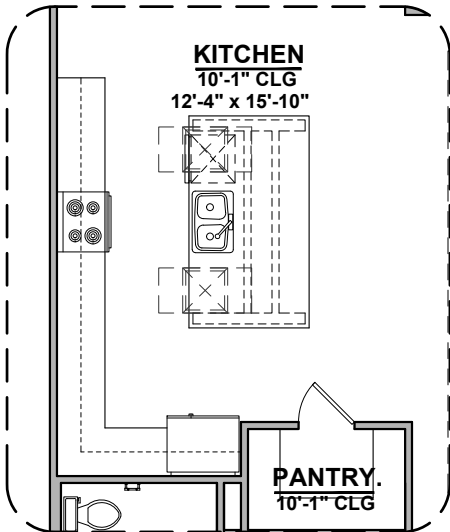

Agave Options

2,740 Square Feet

Community: Red Hawk Estates

LOW VOLTAGE LEGEND	
LOGO	DESCRIPTION
	COAXIAL CABLE
	DATA
	ISP JUNCTION

Skylights