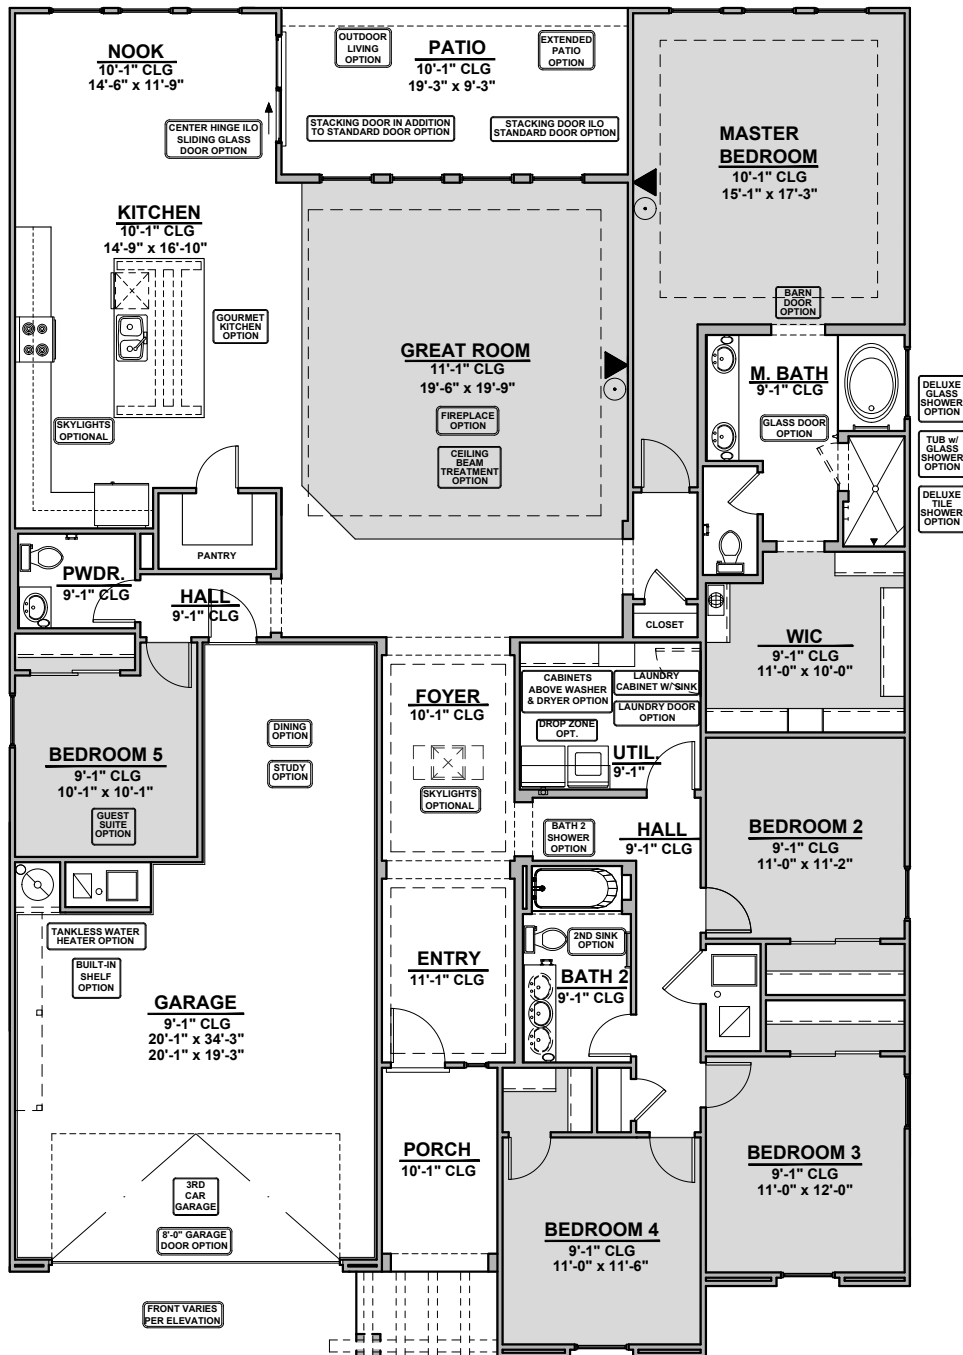

Agave

2,740 Square Feet

Community: Red Hawk Estates

LOGO	DESCRIPTION
	COAXIAL CABLE
	DATA
	ISP JUNCTION

Garage Orientation: Left Right

- Home is complete and accepted as built. _____
- Home construction is in process, buyer accepts all option locations. _____

Agave

2,740 Square Feet

Community: Red Hawk Estates

Spanish Colonial (A)

Tuscan (B)

Contemporary (C)

Andalusian (D)

Agave Options

2,740 Square Feet

Community: Red Hawk Estates

LOW VOLTAGE LEGEND	
LOGO	DESCRIPTION
	COAXIAL CABLE
	DATA
	ISP JUNCTION

Gourmet Kitchen

Traditional FP

Contemporary FP

Fireplace

Laundry Door

Bath 2 Shower

Barn Door

Tankless Water Heater

Tub w/ Glass Shower

Deluxe Glass Shower

Deluxe Tile Shower

Agave Options

2,740 Square Feet