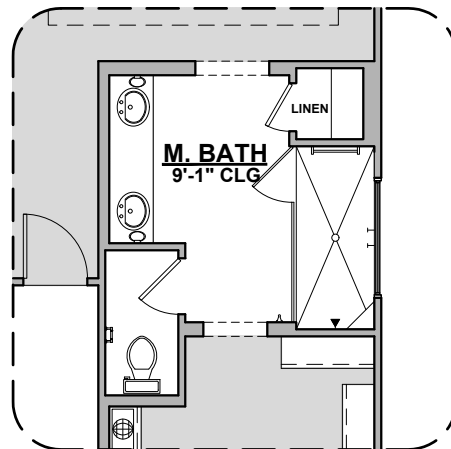

Bath 2 Shower

Barn Door

Tankless Water Heater

Tub w/ Glass Shower

Deluxe Glass Shower

Deluxe Tile Shower

Agave Options

2,740 Square Feet