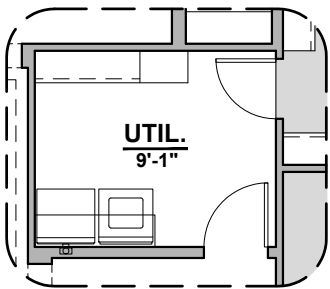

2,740 Square Feet

Community: Red Hawk Estates

LOW VOLTAGE LEGEND	
LOGO	DESCRIPTION
	COAXIAL CABLE
	DATA
	ISP JUNCTION

Gourmet Kitchen

Traditional FP

Contemporary FP

Fireplace

Laundry Door

Bath 2 Shower

Barn Door

Tankless Water Heater

Tub w/ Glass Shower

Deluxe Glass Shower

Deluxe Tile Shower

Agave Options

2,740 Square Feet