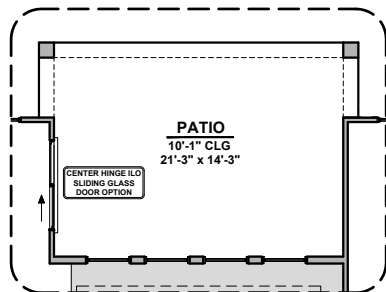

Extended Patio