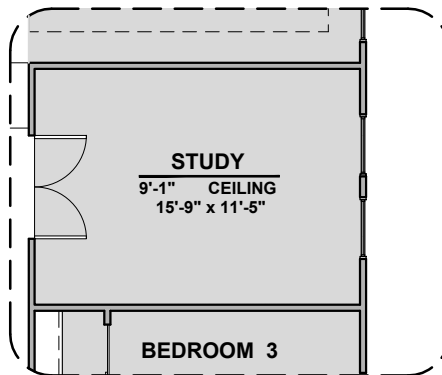

Bath 2 Shower

Tankless Water Heater

Contemporary FP

Tub w/ Glass Shower

Study Room

Fireplace

Silverleaf Options

2,350 Square Feet
Community: Red Hawk Estates