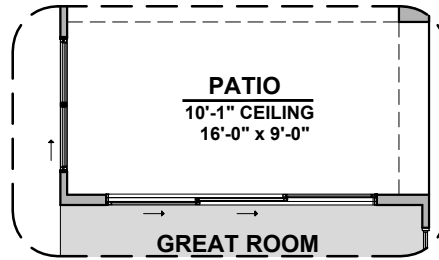

**Stacking Door in Addition
to Standard Door**