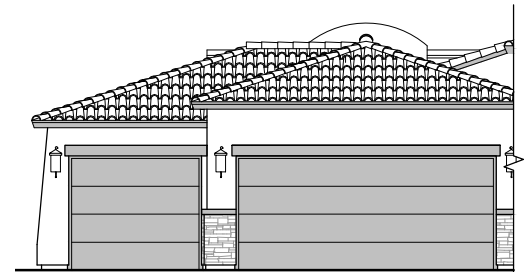

3CG TUSCAN (B)