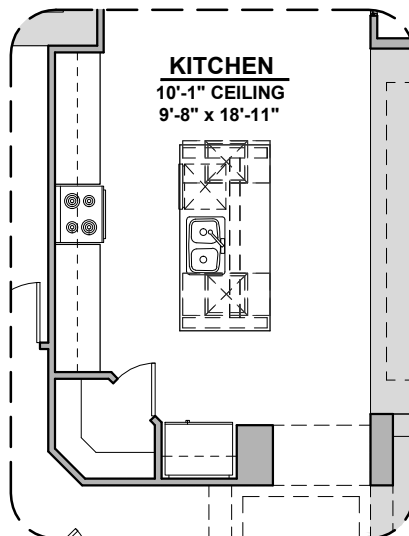

**Cabs. above W
& D & Sink
Option**

**Cabinets above
Washer & dryer**

**Laundry Cabinet
w/ Sink**

**Laundry Cabinet
w/ Sink**

Bedroom 5

Skylights

Gourmet Kitchen

Silverleaf Options

2,350 Square Feet
Community: Red Hawk Estates

LOW VOLTAGE LEGEND	
LOGO	DESCRIPTION
	COAXIAL CABLE
	DATA
	ISP JUNCTION

Extended Patio

Outdoor Living

Silverleaf Options

2,350 Square Feet
Community: Red Hawk Estates