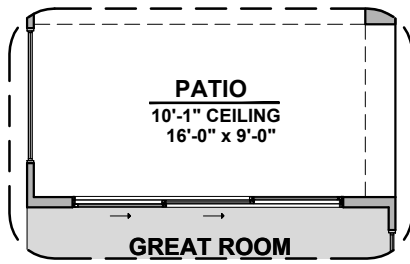

Silverleaf Options

2,350 Square Feet
Community: Red Hawk Estates

LOW VOLTAGE LEGEND	
LOGO	DESCRIPTION
	COAXIAL CABLE
	DATA
	ISP JUNCTION

**Stacking Door ILO
Standard Door**