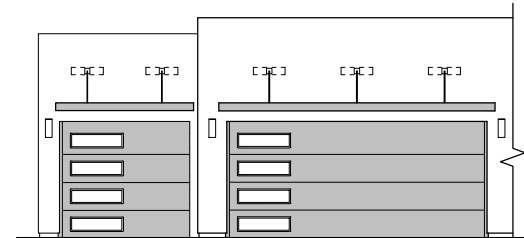

3CG CONTEMPORARY (C)