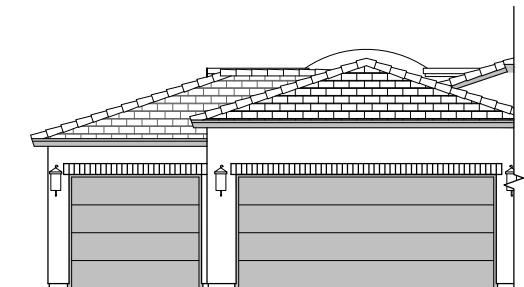

3CG ANDALUSIAN (D)