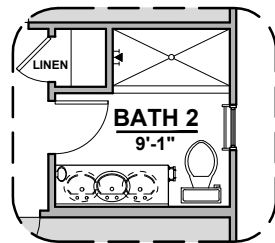

2,350 Square Feet

Community: Red Hawk Estates

LOW VOLTAGE LEGEND	
LOGO	DESCRIPTION
	COAXIAL CABLE
	DATA
	ISP JUNCTION

Deluxe Tile Shower

Bath 3 Shower

Barn Door

Traditional FP

Deluxe Glass Shower

Bath 2 Shower

Tankless Water Heater

Contemporary FP

Tub w/ Glass Shower

Study Room

Fireplace

Silverleaf Options

2,350 Square Feet
Community: Red Hawk Estates