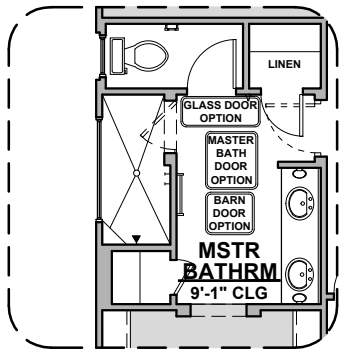

2,350 Square Feet

Community: Red Hawk Estates

LOW VOLTAGE LEGEND	
LOGO	DESCRIPTION
	COAXIAL CABLE
	DATA
	ISP JUNCTION

Deluxe Tile Shower

Bath 3 Shower

Barn Door

Traditional FP

Deluxe Glass Shower