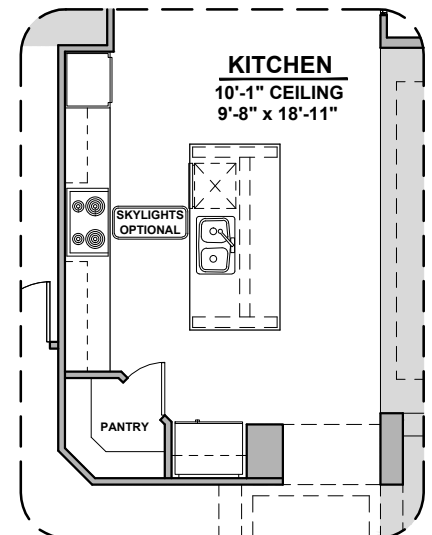

**Cabs. above W
& D & Sink
Option**

**Cabinets above
Washer & dryer**

**Laundry Cabinet
w/ Sink**

**Laundry Cabinet
w/ Sink**

Bedroom 5

Skylights

Gourmet Kitchen

Silverleaf Options