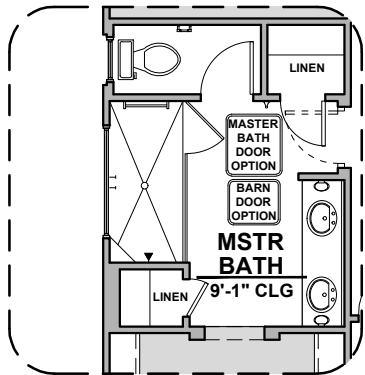

2,350 Square Feet

Community: Red Hawk Estates

LOW VOLTAGE LEGEND	
LOGO	DESCRIPTION
	COAXIAL CABLE
	DATA
	ISP JUNCTION

Deluxe Tile Shower

Bath 3 Shower

Barn Door

Traditional FP

Deluxe Glass Shower

Bath 2 Shower

Tankless Water Heater

Contemporary FP

Tub w/ Glass Shower

Study Room

Fireplace

Silverleaf Options

2,350 Square Feet
Community: Red Hawk Estates