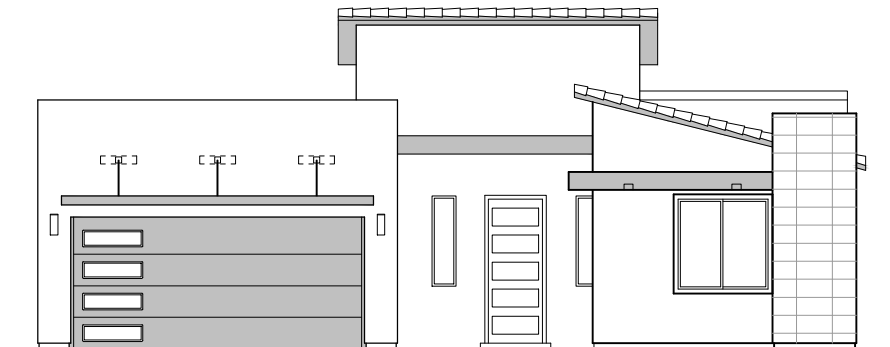

Contemporary (C)