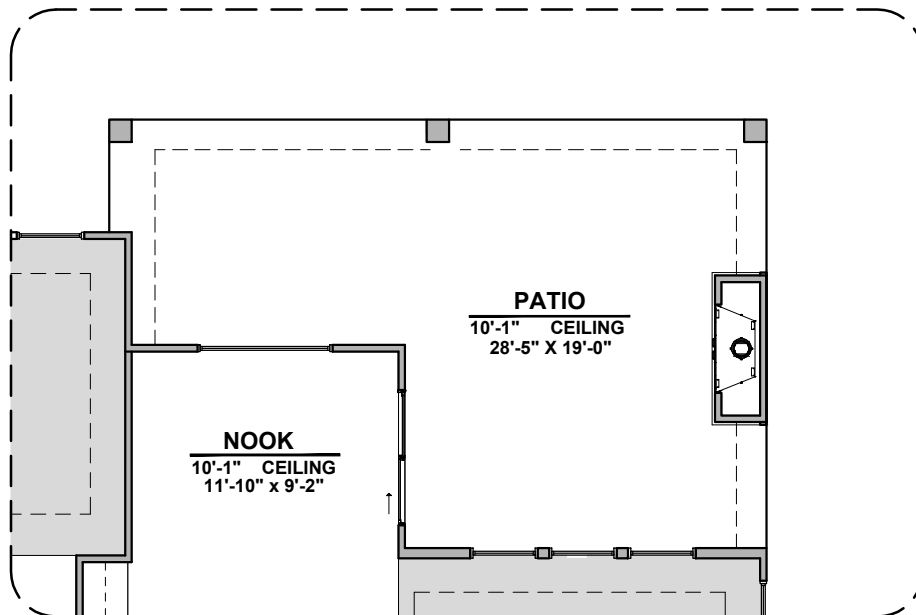

**Cabs. above W
& D & Sink
Option**

**Cabinets above
Washer & dryer**

**Laundry Cabinet
w/ Sink**

**Laundry Cabinet
w/ Sink**

Bedroom 5

Skylights

Gourmet Kitchen

Silverleaf Options

2,350 Square Feet
Community: Red Hawk Estates

LOW VOLTAGE LEGEND	
LOGO	DESCRIPTION
	COAXIAL CABLE
	DATA
	ISP JUNCTION

Extended Patio

Outdoor Living

Silverleaf Options

2,350 Square Feet
Community: Red Hawk Estates