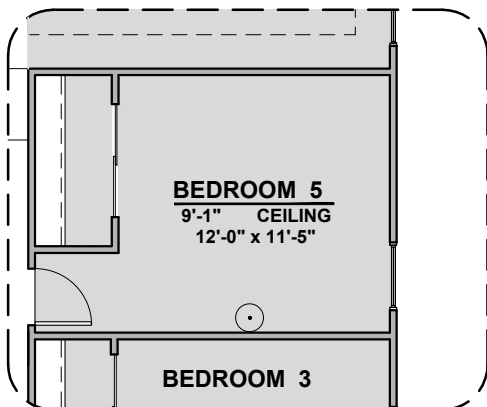

Silverleaf Options

2,350 Square Feet
Community: Red Hawk Estates

LOW VOLTAGE LEGEND	
LOGO	DESCRIPTION
	COAXIAL CABLE
	DATA
	ISP JUNCTION

Bedroom 5