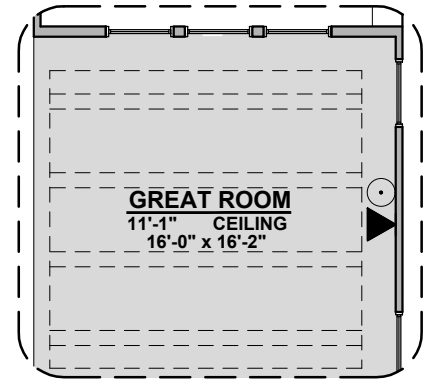

Ceiling Beam Treatment