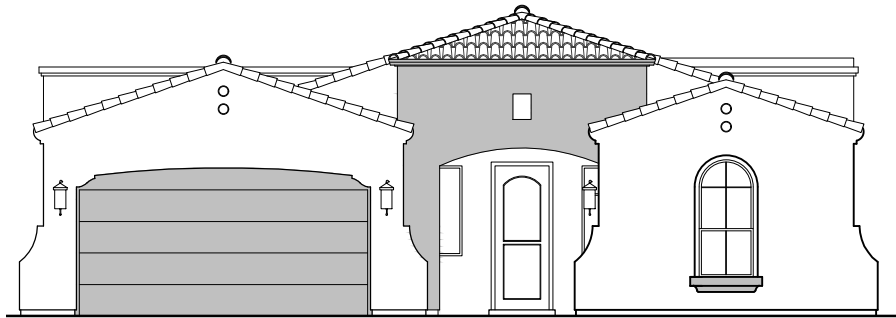

Silverleaf Options

2,350 Square Feet

Community: Red Hawk Estates

Spanish Colonial (A)