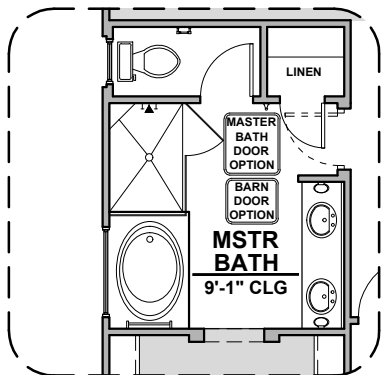

Tub w/ Glass Shower