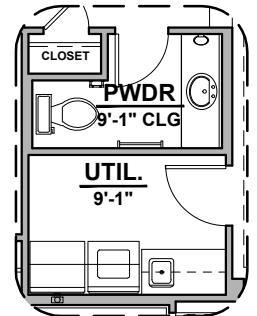

**Laundry Cabinet
w/ Sink**