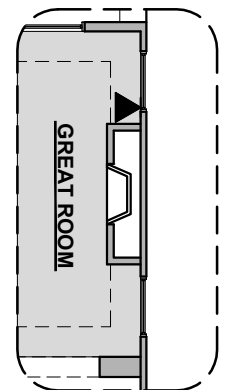

Bath 2 Shower

Tankless Water Heater

Contemporary FP

Tub w/ Glass Shower

Study Room

Fireplace

Silverleaf Options

2,350 Square Feet
Community: Red Hawk Estates

LOW VOLTAGE LEGEND	
LOGO	DESCRIPTION
	COAXIAL CABLE
	DATA
	ISP JUNCTION

**Stacking Door ILO
Standard Door**

**Stacking Door in Addition
to Standard Door**

Ceiling Beam Treatment

**Center Hinge
ILO Sliding
Glass Door**