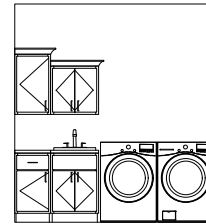

**Laundry Cabinet
w/ Sink**