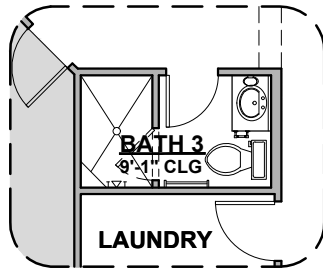

2,350 Square Feet

Community: Red Hawk Estates

LOW VOLTAGE LEGEND	
LOGO	DESCRIPTION
	COAXIAL CABLE
	DATA
	ISP JUNCTION

Deluxe Tile Shower

Bath 3 Shower

Barn Door

Traditional FP

Deluxe Glass Shower