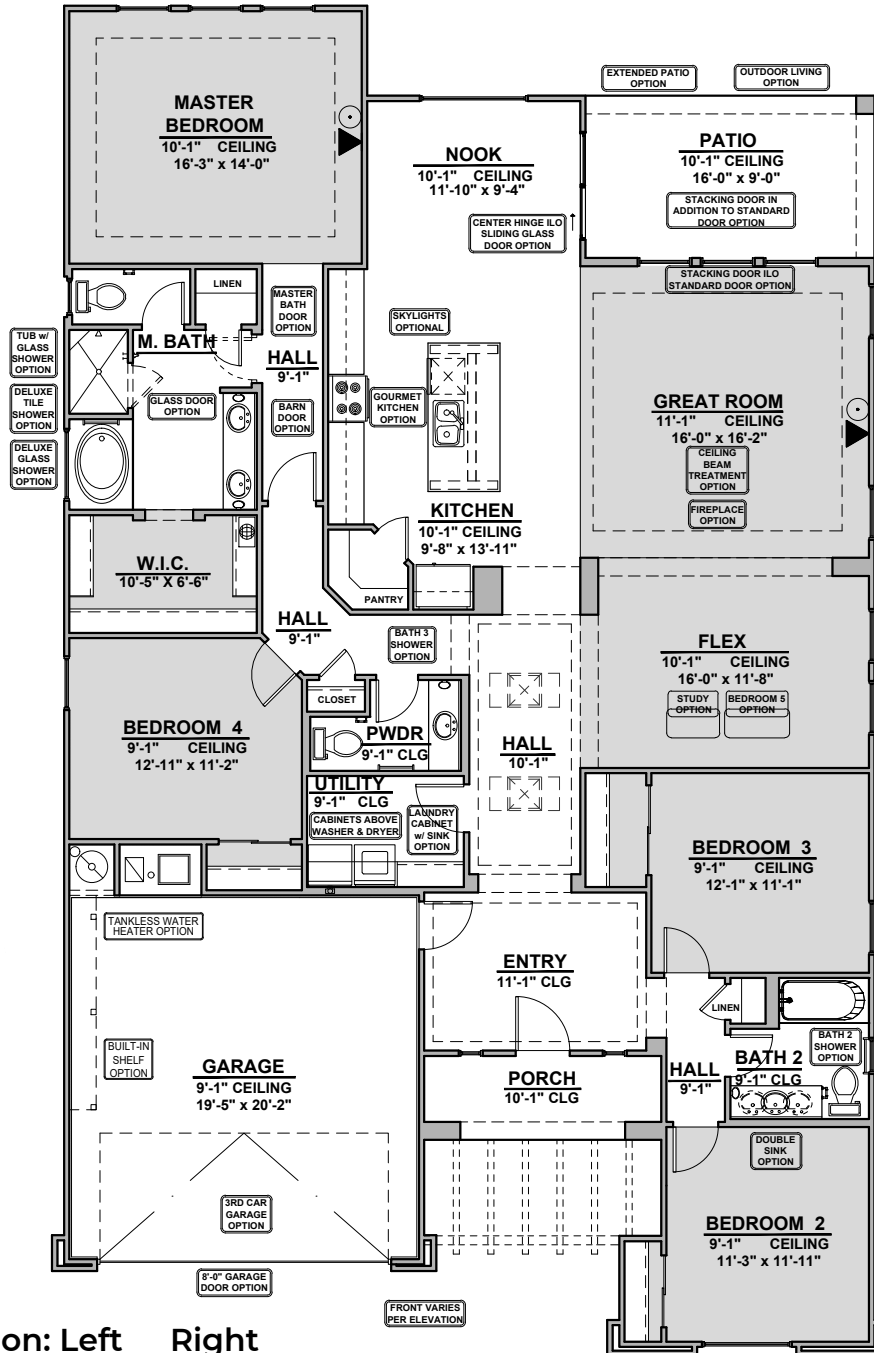

Silverleaf

2,350 Square Feet

Community: Red Hawk Estates

LOW VOLTAGE LEGEND	
LOGO	DESCRIPTION
	COAXIAL CABLE
	DATA
	ISP JUNCTION

Garage Orientation: Left Right

- Home is complete and accepted as built. _____
- Home construction is in process, buyer accepts all option locations. _____

Silverleaf Options

2,350 Square Feet

Community: Red Hawk Estates

Spanish Colonial (A)

Tuscan (B)

Contemporary (C)

Andalusian (D)

Silverleaf Options

2,350 Square Feet

Community: Red Hawk Estates

LOW VOLTAGE LEGEND	
LOGO	DESCRIPTION
	COAXIAL CABLE
	DATA
	ISP JUNCTION

Deluxe Tile Shower

Bath 3 Shower

Barn Door

Traditional FP

Deluxe Glass Shower

Bath 2 Shower

Tankless Water Heater

Contemporary FP

Tub w/ Glass Shower

Study Room

Fireplace

Silverleaf Options

2,350 Square Feet
Community: Red Hawk Estates