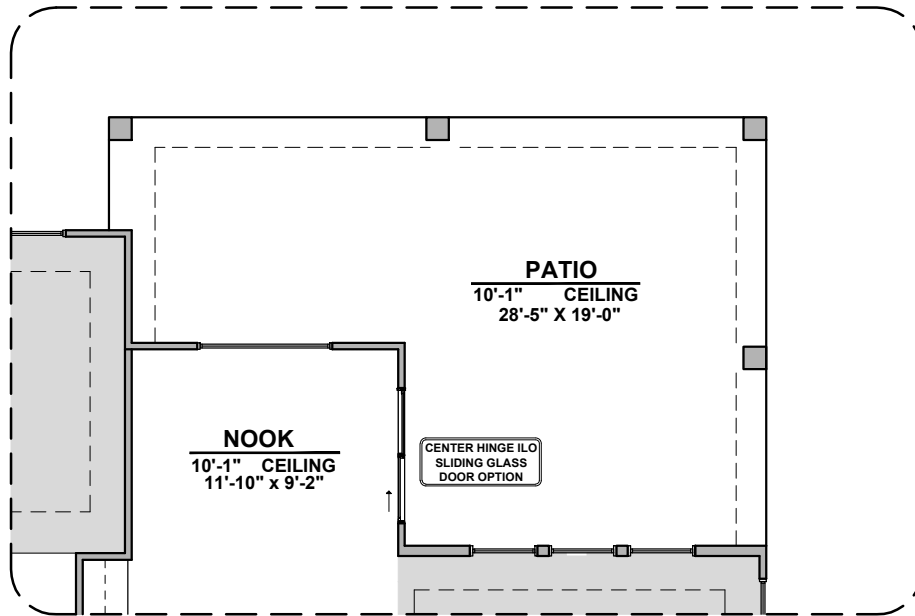

**Cabs. above W
& D & Sink
Option**

**Cabinets above
Washer & dryer**

**Laundry Cabinet
w/ Sink**

**Laundry Cabinet
w/ Sink**

Bedroom 5

Skylights

Gourmet Kitchen

Silverleaf Options

2,350 Square Feet
Community: Red Hawk Estates

LOW VOLTAGE LEGEND	
LOGO	DESCRIPTION
	COAXIAL CABLE
	DATA
	ISP JUNCTION

Extended Patio

Outdoor Living

Silverleaf Options

2,350 Square Feet
Community: Red Hawk Estates