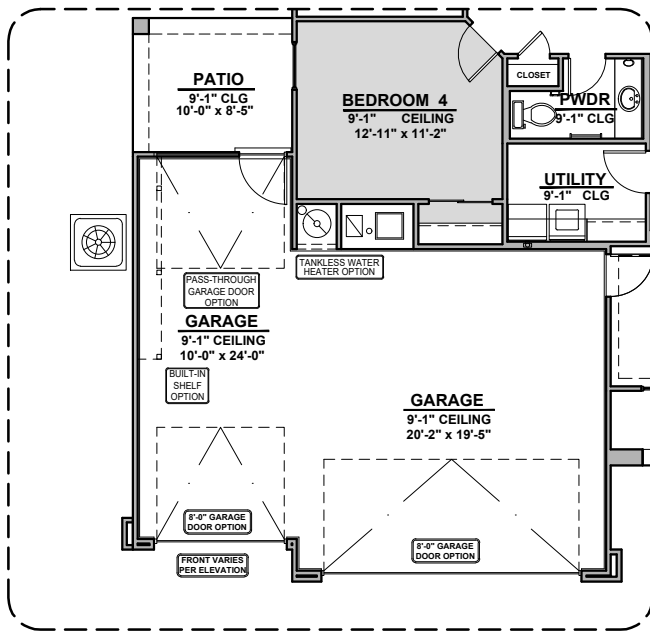

2,350 Square Feet

Community: Red Hawk Estates

LOW VOLTAGE LEGEND	
LOGO	DESCRIPTION
	COAXIAL CABLE
	DATA
	ISP JUNCTION

Deluxe Tile Shower

Bath 3 Shower

Barn Door

Traditional FP

Deluxe Glass Shower

3CG SPANISH COLONIAL (A)

3CG TUSCAN (B)

3CG CONTEMPORARY (C)

3CG ANDALUSIAN (D)

3rd Car Garage