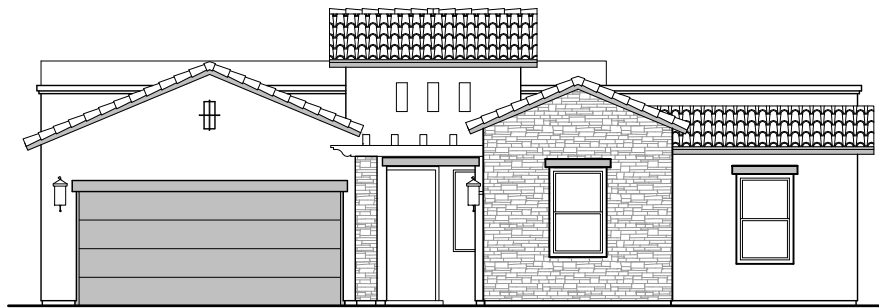

Agave

2,740 Square Feet

Community: The Trails at Metro 1

LOGO	DESCRIPTION
	COAXIAL CABLE
	DATA
	ISP JUNCTION

Garage Orientation: Left Right

- Home is complete and accepted as built. _____
- Home construction is in process, buyer accepts all option locations. _____

Agave

2,740 Square Feet

Community: The Trails at Metro 1

Spanish Colonial (A)

Tuscan (B)

Contemporary (C)

Andalusian (D)

Agave Options

2,740 Square Feet

Community: The Trails at Metro 1

LOW VOLTAGE LEGEND	
LOGO	DESCRIPTION
	COAXIAL CABLE
	DATA
	ISP JUNCTION

Gourmet Kitchen

Traditional FP

Contemporary FP

Fireplace

Laundry Door