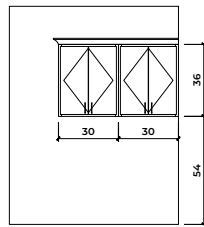

Study Room

Agave Options

2,740 Square Feet

Community: The Trails at Metro 1

LOW VOLTAGE LEGEND	
LOGO	DESCRIPTION
	COAXIAL CABLE
	DATA
	ISP JUNCTION

**Stacking Door
in Addition
to Standard Door**

**Stacking Door
ILO of Standard Door**

**Center Hinge
ILO Sliding
Glass Door**

**Cabinets above
Washer & Dryer**

**Laundry Cabinet
w/ Sink**

**Laundry Cabinet
w/ Sink**

Agave Options

2,740 Square Feet

Community: The Trails at Metro 1

3rd Car Garage