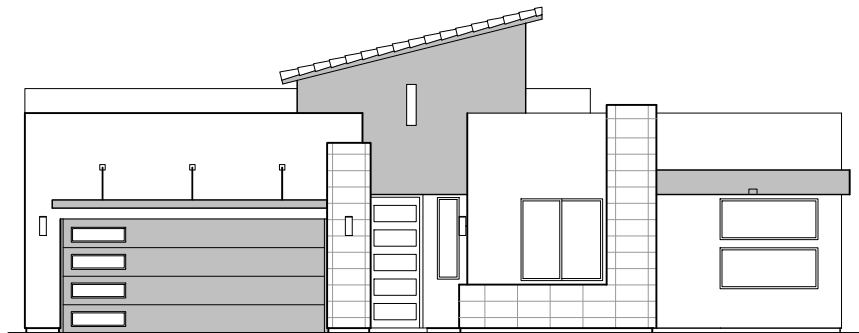

Contemporary (C)