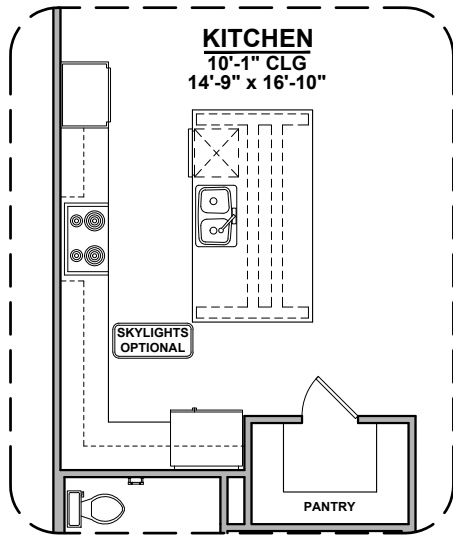

2,740 Square Feet

Community: The Trails at Metro 1

LOW VOLTAGE LEGEND	
LOGO	DESCRIPTION
	COAXIAL CABLE
	DATA
	ISP JUNCTION

Gourmet Kitchen

Traditional FP

Contemporary FP

Fireplace

Laundry Door