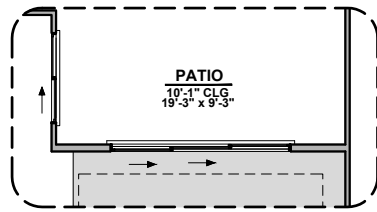

Study Room

Agave Options

2,740 Square Feet

Community: The Trails at Metro 1

LOW VOLTAGE LEGEND	
LOGO	DESCRIPTION
	COAXIAL CABLE
	DATA
	ISP JUNCTION

**Stacking Door
in Addition
to Standard Door**

**Stacking Door
ILO of Standard Door**

**Center Hinge
ILO Sliding
Glass Door**

**Cabinets above
Washer & Dryer**

**Laundry Cabinet
w/ Sink**

**Laundry Cabinet
w/ Sink**

Agave Options

2,740 Square Feet

Community: The Trails at Metro 1

3rd Car Garage