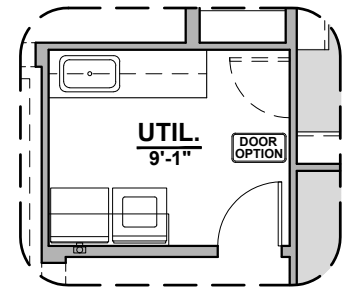

Study Room

Agave Options

2,740 Square Feet

Community: The Trails at Metro 1

LOW VOLTAGE LEGEND	
LOGO	DESCRIPTION
	COAXIAL CABLE
	DATA
	ISP JUNCTION

**Stacking Door
in Addition
to Standard Door**

**Stacking Door
ILO of Standard Door**

**Center Hinge
ILO Sliding
Glass Door**

**Cabinets above
Washer & Dryer**

**Laundry Cabinet
w/ Sink**

**Laundry Cabinet
w/ Sink**

Agave Options

2,740 Square Feet

Community: The Trails at Metro 1

3rd Car Garage