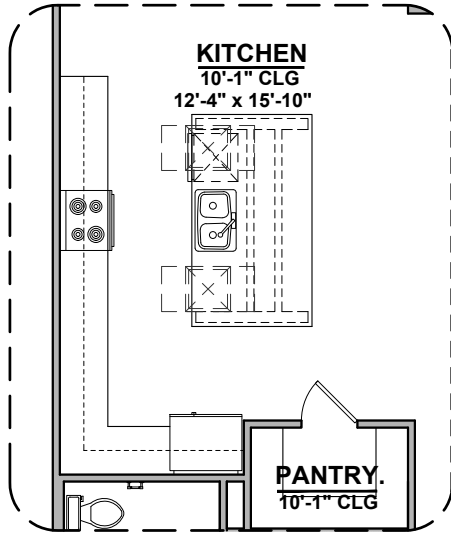

Agave Options

2,740 Square Feet

Community: The Trails at Metro 1

LOW VOLTAGE LEGEND	
LOGO	DESCRIPTION
	COAXIAL CABLE
	DATA
	ISP JUNCTION

Skylights