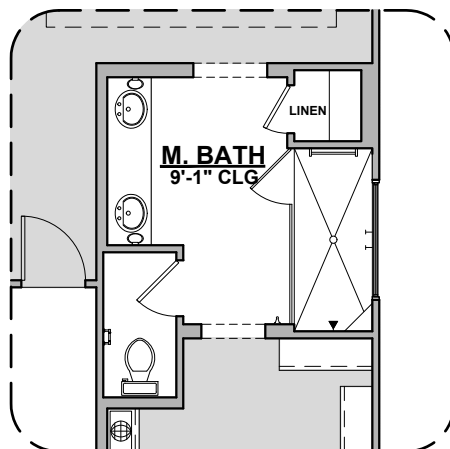

2,740 Square Feet

Community: The Trails at Metro 1

LOW VOLTAGE LEGEND	
LOGO	DESCRIPTION
	COAXIAL CABLE
	DATA
	ISP JUNCTION

Gourmet Kitchen

Traditional FP

Contemporary FP

Fireplace

Laundry Door

Bath 2 Shower

Barn Door

Tankless Water Heater

Tub w/ Glass Shower

Deluxe Glass Shower

Deluxe Tile Shower

Agave Options

2,740 Square Feet

Study Room

Agave Options

2,740 Square Feet

Community: The Trails at Metro 1

LOW VOLTAGE LEGEND	
LOGO	DESCRIPTION
	COAXIAL CABLE
	DATA
	ISP JUNCTION

**Stacking Door
in Addition
to Standard Door**

**Stacking Door
ILO of Standard Door**