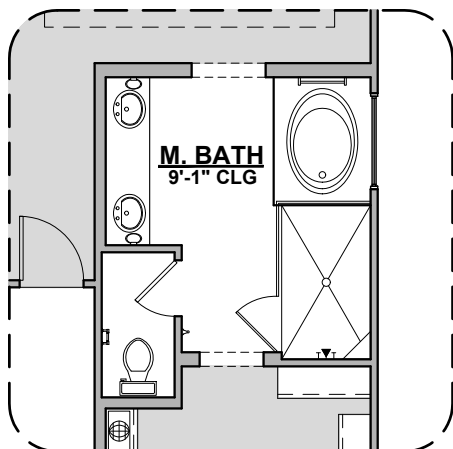

2,740 Square Feet

Community: The Trails at Metro 1

LOW VOLTAGE LEGEND	
LOGO	DESCRIPTION
	COAXIAL CABLE
	DATA
	ISP JUNCTION

Gourmet Kitchen

Traditional FP

Contemporary FP

Fireplace

Laundry Door

Bath 2 Shower

Barn Door

Tankless Water Heater

Tub w/ Glass Shower

Deluxe Glass Shower

Deluxe Tile Shower

Agave Options

2,740 Square Feet