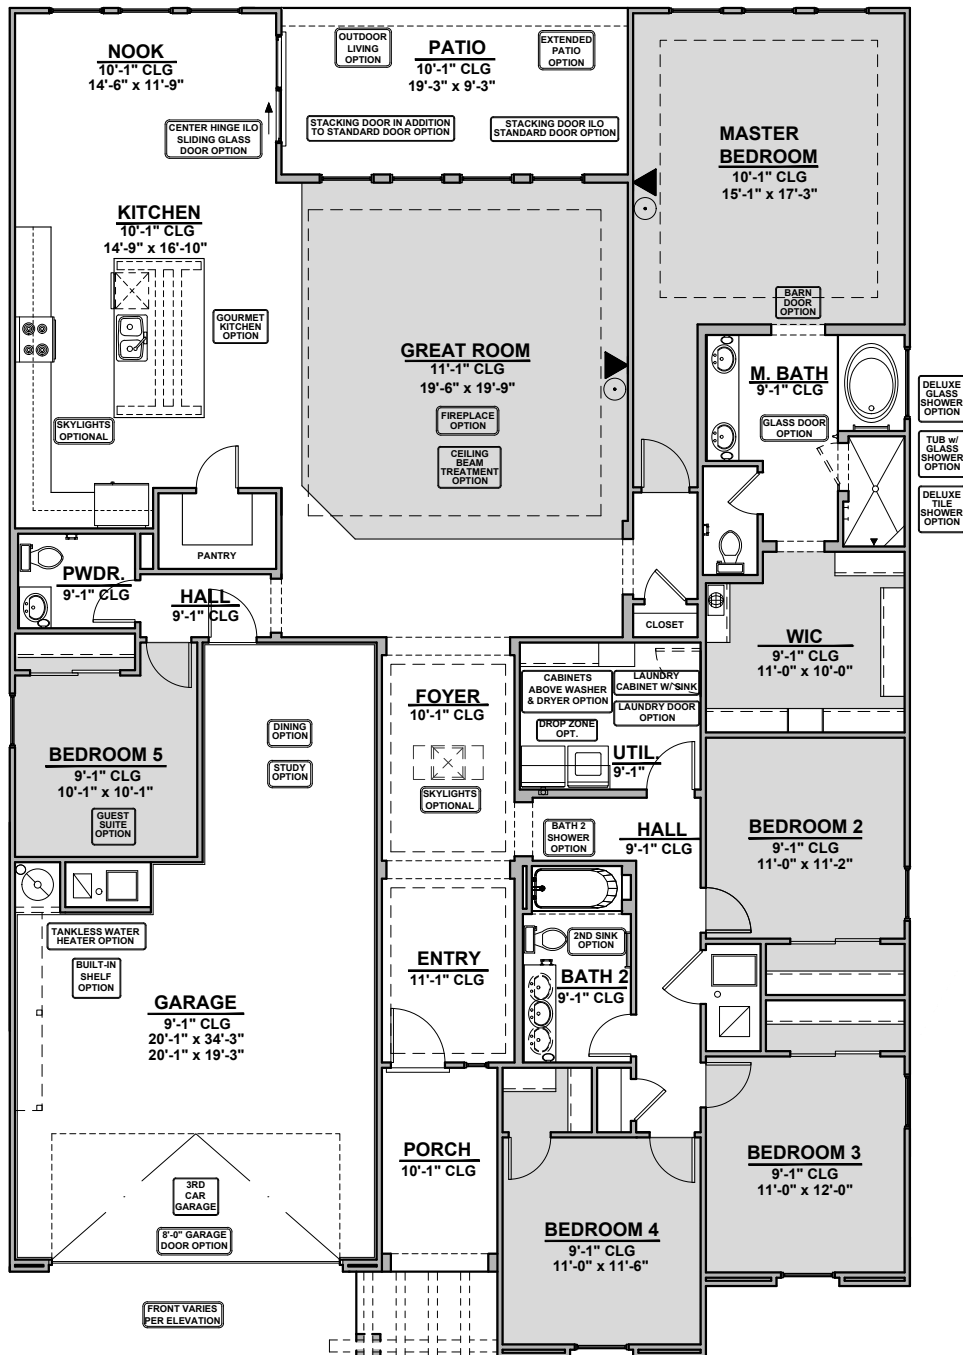

Agave

2,740 Square Feet

Community: The Trails at Metro 1

LOGO	DESCRIPTION
	COAXIAL CABLE
	DATA
	ISP JUNCTION

Garage Orientation: Left Right

- Home is complete and accepted as built. _____
- Home construction is in process, buyer accepts all option locations. _____

Agave

2,740 Square Feet

Community: The Trails at Metro 1

Spanish Colonial (A)

Tuscan (B)

Contemporary (C)

Andalusian (D)

Agave Options

2,740 Square Feet

Community: The Trails at Metro 1

LOW VOLTAGE LEGEND	
LOGO	DESCRIPTION
	COAXIAL CABLE
	DATA
	ISP JUNCTION

Gourmet Kitchen

Traditional FP

Contemporary FP

Fireplace

Laundry Door

Bath 2 Shower

Barn Door

Tankless Water Heater

Tub w/ Glass Shower

Deluxe Glass Shower

Deluxe Tile Shower

Agave Options

2,740 Square Feet