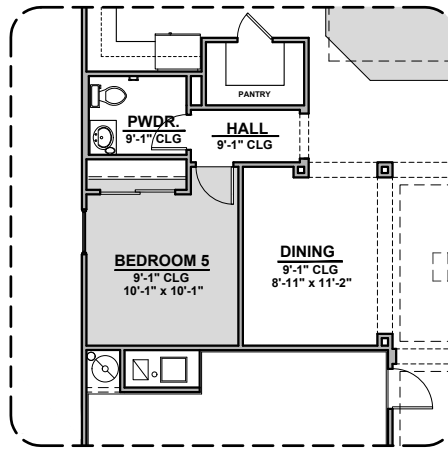

Dining Room