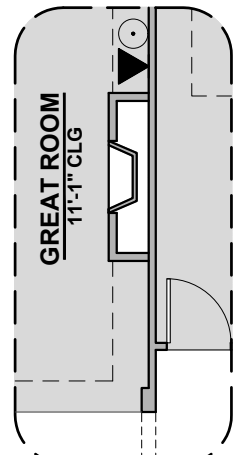

2,740 Square Feet

Community: The Trails at Metro 1

LOW VOLTAGE LEGEND	
LOGO	DESCRIPTION
	COAXIAL CABLE
	DATA
	ISP JUNCTION

Gourmet Kitchen

Traditional FP

Contemporary FP

Fireplace

Laundry Door

Bath 2 Shower

Barn Door

Tankless Water Heater

Tub w/ Glass Shower

Deluxe Glass Shower

Deluxe Tile Shower

Agave Options

2,740 Square Feet