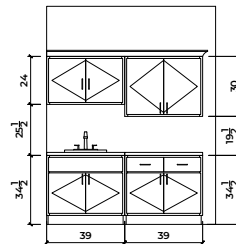

**Center Hinge
ILO Sliding
Glass Door**

**Cabinets above
Washer & Dryer**

**Laundry Cabinet
w/ Sink**

**Laundry Cabinet
w/ Sink**

Agave Options

2,740 Square Feet

Community: The Trails at Metro 1

3rd Car Garage