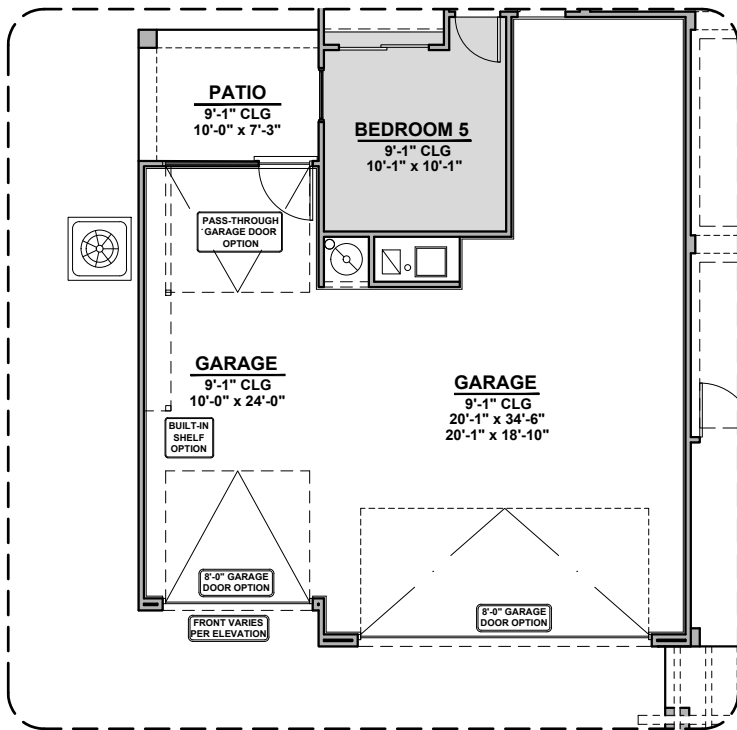

Study Room

Agave Options

2,740 Square Feet

Community: The Trails at Metro 1

LOW VOLTAGE LEGEND	
LOGO	DESCRIPTION
	COAXIAL CABLE
	DATA
	ISP JUNCTION

**Stacking Door
in Addition
to Standard Door**

**Stacking Door
ILO of Standard Door**

**Center Hinge
ILO Sliding
Glass Door**

**Cabinets above
Washer & Dryer**

**Laundry Cabinet
w/ Sink**

**Laundry Cabinet
w/ Sink**

Agave Options

2,740 Square Feet

Community: The Trails at Metro 1

3rd Car Garage