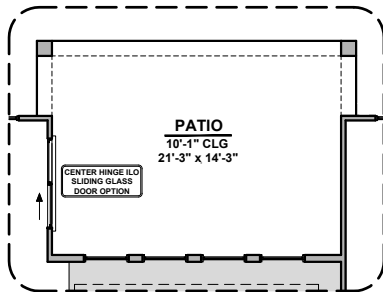

Extended Patio