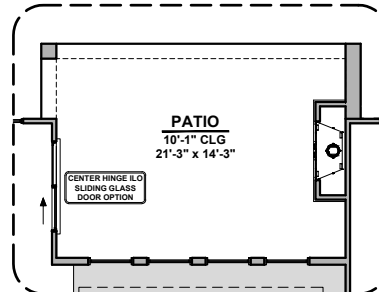

Outdoor Living