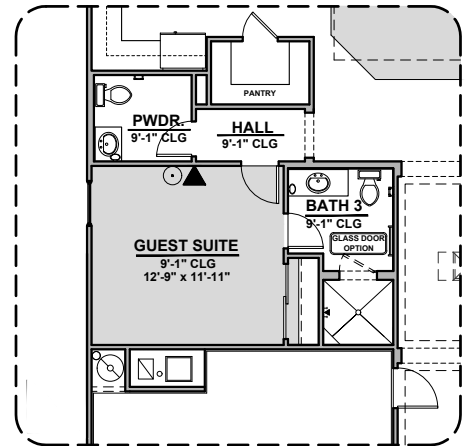

Guest Suite