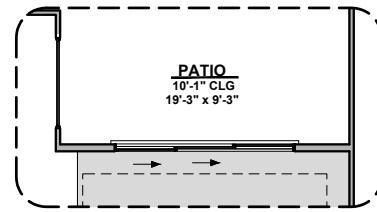

Study Room

Agave Options

2,740 Square Feet

Community: The Trails at Metro 1

LOW VOLTAGE LEGEND	
LOGO	DESCRIPTION
	COAXIAL CABLE
	DATA
	ISP JUNCTION

**Stacking Door
in Addition
to Standard Door**

**Stacking Door
ILO of Standard Door**

**Center Hinge
ILO Sliding
Glass Door**

**Cabinets above
Washer & Dryer**

**Laundry Cabinet
w/ Sink**

**Laundry Cabinet
w/ Sink**

Agave Options

2,740 Square Feet

Community: The Trails at Metro 1

3rd Car Garage