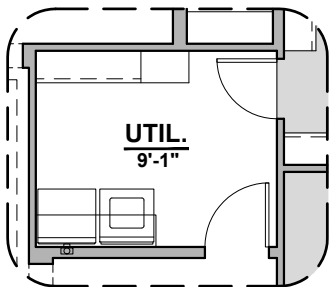

2,740 Square Feet

Community: The Trails at Metro 1

LOW VOLTAGE LEGEND	
LOGO	DESCRIPTION
	COAXIAL CABLE
	DATA
	ISP JUNCTION

Gourmet Kitchen

Traditional FP

Contemporary FP

Fireplace

Laundry Door

Bath 2 Shower

Barn Door

Tankless Water Heater

Tub w/ Glass Shower

Deluxe Glass Shower

Deluxe Tile Shower

Agave Options

2,740 Square Feet