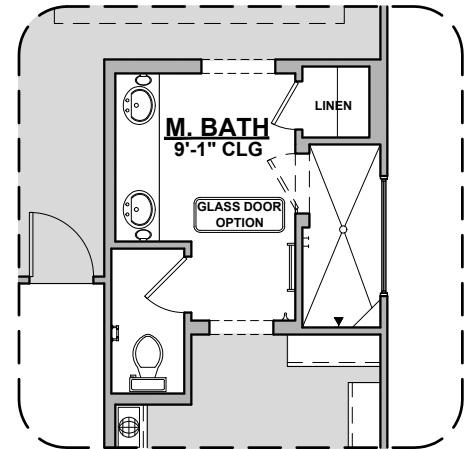

2,740 Square Feet

Community: The Trails at Metro 1

LOW VOLTAGE LEGEND	
LOGO	DESCRIPTION
	COAXIAL CABLE
	DATA
	ISP JUNCTION

Gourmet Kitchen

Traditional FP

Contemporary FP

Fireplace

Laundry Door

Bath 2 Shower

Barn Door

Tankless Water Heater

Tub w/ Glass Shower

Deluxe Glass Shower

Deluxe Tile Shower

Agave Options

2,740 Square Feet

Study Room

Agave Options

2,740 Square Feet

Community: The Trails at Metro 1

LOW VOLTAGE LEGEND	
LOGO	DESCRIPTION
	COAXIAL CABLE
	DATA
	ISP JUNCTION

**Stacking Door
in Addition
to Standard Door**

**Stacking Door
ILO of Standard Door**