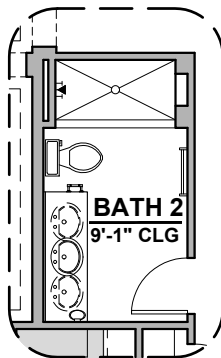

2,740 Square Feet

Community: The Trails at Metro 1

LOW VOLTAGE LEGEND	
LOGO	DESCRIPTION
	COAXIAL CABLE
	DATA
	ISP JUNCTION

Gourmet Kitchen

Traditional FP

Contemporary FP

Fireplace

Laundry Door

Bath 2 Shower

Barn Door

Tankless Water Heater

Tub w/ Glass Shower

Deluxe Glass Shower

Deluxe Tile Shower

Agave Options

2,740 Square Feet