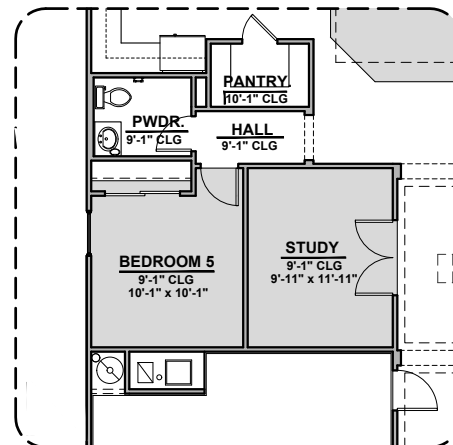

Bath 2 Shower

Barn Door

Tankless Water Heater

Tub w/ Glass Shower

Deluxe Glass Shower

Deluxe Tile Shower

Agave Options

2,740 Square Feet

Study Room

Agave Options

2,740 Square Feet

Community: The Trails at Metro 1

LOW VOLTAGE LEGEND	
LOGO	DESCRIPTION
	COAXIAL CABLE
	DATA
	ISP JUNCTION

**Stacking Door
in Addition
to Standard Door**

**Stacking Door
ILO of Standard Door**