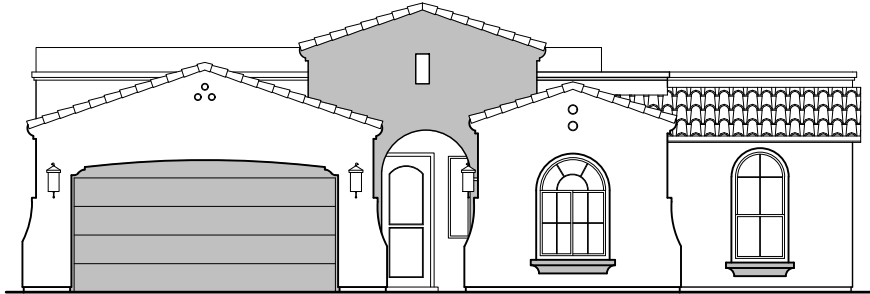

Agave

2,740 Square Feet

Community: The Trails at Metro 1

LOGO	DESCRIPTION
	COAXIAL CABLE
	DATA
	ISP JUNCTION

Garage Orientation: Left Right

- Home is complete and accepted as built. _____
- Home construction is in process, buyer accepts all option locations. _____

Agave

2,740 Square Feet

Community: The Trails at Metro 1

Spanish Colonial (A)

Tuscan (B)

Contemporary (C)

Andalusian (D)

Agave Options