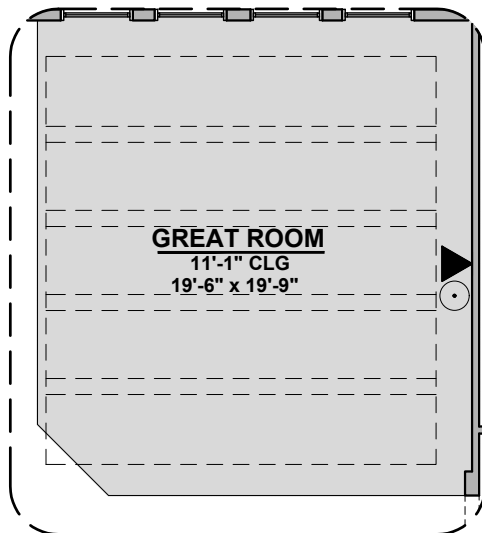

Ceiling Beam Treatment