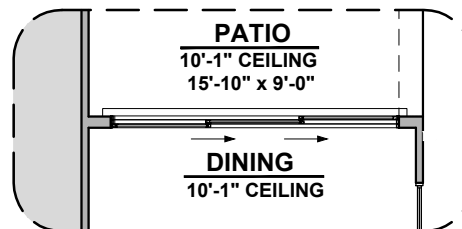

# Winston II Options

2,127 Square Feet  
Community: The Trails @ Metro 1

LOW VOLTAGE LEGEND	
LOGO	DESCRIPTION
	COAXIAL CABLE
	DATA
	ISP JUNCTION

Tub w/ Glass Shower

Deluxe Glass Shower

Deluxe Tile Shower

Bath 2 Shower

Bath 3 Shower

Bath 3

Tankless Water Heater

Barn Door

Center Hinge ILO Sliding Glass

Stacking Door ILO Standard Door

# Winston II Options

2,127 Square Feet  
Community: The Trails @ Metro 1

LOW VOLTAGE LEGEND	
LOGO	DESCRIPTION
	COAXIAL CABLE
	DATA
	ISP JUNCTION

Ceiling Beam Treatment

Gourmet Kitchen

Skylights

Fireplace

Traditional FP