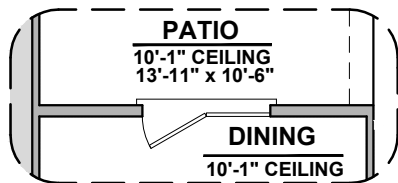

# Winston II Options

2,127 Square Feet  
Community: The Trails @ Metro 1

LOW VOLTAGE LEGEND	
LOGO	DESCRIPTION
	COAXIAL CABLE
	DATA
	ISP JUNCTION

Tub w/ Glass Shower

Deluxe Glass Shower

Deluxe Tile Shower

Bath 2 Shower

Bath 3 Shower

Bath 3

Tankless Water Heater

Barn Door

Center Hinge ILO Sliding Glass

Stacking Door ILO Standard Door

# Winston II Options

2,127 Square Feet  
Community: The Trails @ Metro 1

LOW VOLTAGE LEGEND	
LOGO	DESCRIPTION
	COAXIAL CABLE
	DATA
	ISP JUNCTION

Ceiling Beam Treatment

Gourmet Kitchen

Skylights

Fireplace

Traditional FP