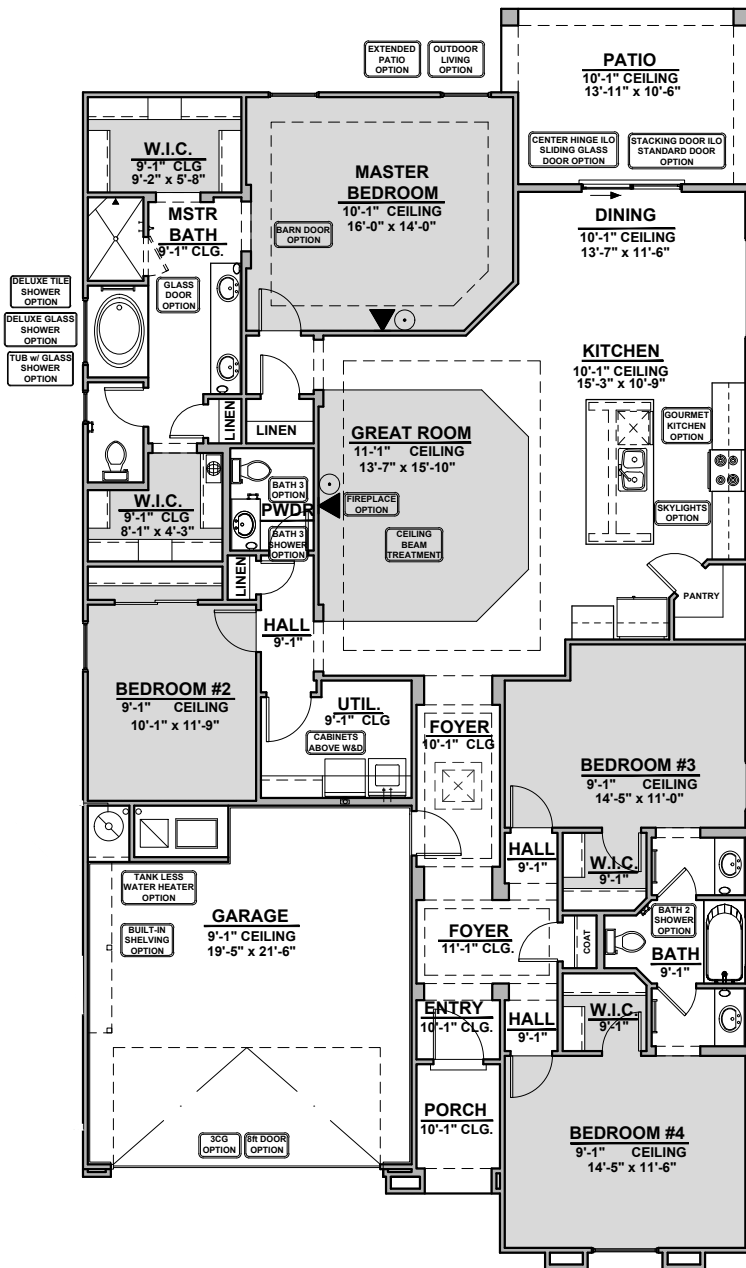

# Winston II

2,127 Square Feet

Community: The Trails @ Metro 1

LOW VOLTAGE LEGEND	
LOGO	DESCRIPTION
	COAXIAL CABLE
	DATA
	ISP JUNCTION

**Spanish Colonial (A)**

**Tuscan (B)**

**Contemporary (C)**

**Andalusian (D)**

Garage Orientation: Left      Right

Home is complete and accepted as built. \_\_\_\_\_

Home construction is in process, buyer accepts all option locations. \_\_\_\_\_

# Winston II Options

2,127 Square Feet  
Community: The Trails @ Metro 1

LOW VOLTAGE LEGEND	
LOGO	DESCRIPTION
	COAXIAL CABLE
	DATA
	ISP JUNCTION

Tub w/ Glass Shower

Deluxe Glass Shower

Deluxe Tile Shower

Bath 2 Shower

Bath 3 Shower

Bath 3

Tankless Water Heater

Barn Door

Center Hinge ILO Sliding Glass

Stacking Door ILO Standard Door