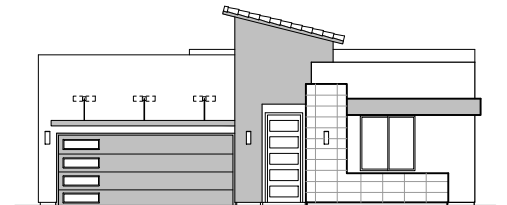

# Winston II

2,127 Square Feet

Community: The Trails @ Metro 1

LOW VOLTAGE LEGEND	
LOGO	DESCRIPTION
	COAXIAL CABLE
	DATA
	ISP JUNCTION

**Spanish Colonial (A)**

**Tuscan (B)**

**Contemporary (C)**

**Andalusian (D)**

Garage Orientation: Left      Right

Home is complete and accepted as built. \_\_\_\_\_

Home construction is in process, buyer accepts all option locations. \_\_\_\_\_

# Winston II Options

2,127 Square Feet  
Community: The Trails @ Metro 1

LOW VOLTAGE LEGEND	
LOGO	DESCRIPTION
	COAXIAL CABLE
	DATA
	ISP JUNCTION

Tub w/ Glass Shower

Deluxe Glass Shower

Deluxe Tile Shower

Bath 2 Shower