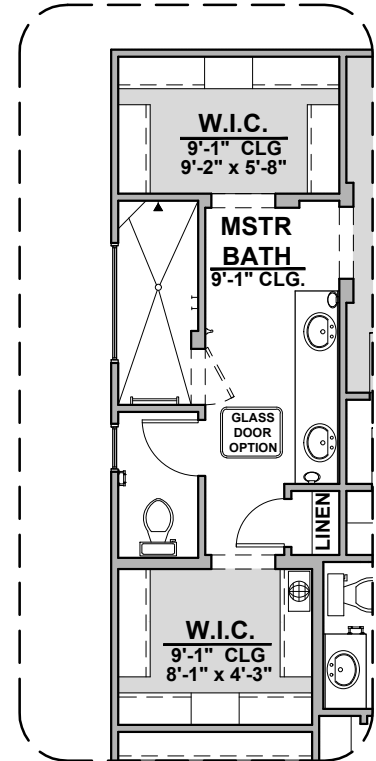

# Winston II Options

2,127 Square Feet  
Community: The Trails @ Metro 1

LOW VOLTAGE LEGEND	
LOGO	DESCRIPTION
	COAXIAL CABLE
	DATA
	ISP JUNCTION

Tub w/ Glass Shower

Deluxe Glass Shower

Deluxe Tile Shower

Bath 2 Shower

Bath 3 Shower

Bath 3

Tankless Water Heater

Barn Door

Center Hinge ILO Sliding Glass

Stacking Door ILO Standard Door