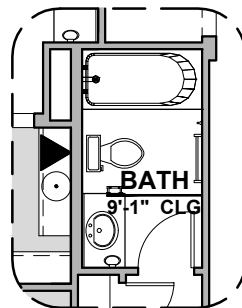

# Winston II Options

2,127 Square Feet  
Community: The Trails @ Metro 1

LOW VOLTAGE LEGEND	
LOGO	DESCRIPTION
	COAXIAL CABLE
	DATA
	ISP JUNCTION

Tub w/ Glass Shower

Deluxe Glass Shower

Deluxe Tile Shower

Bath 2 Shower

Bath 3 Shower

Bath 3

Tankless Water Heater

Barn Door

Center Hinge ILO Sliding Glass

Stacking Door ILO Standard Door