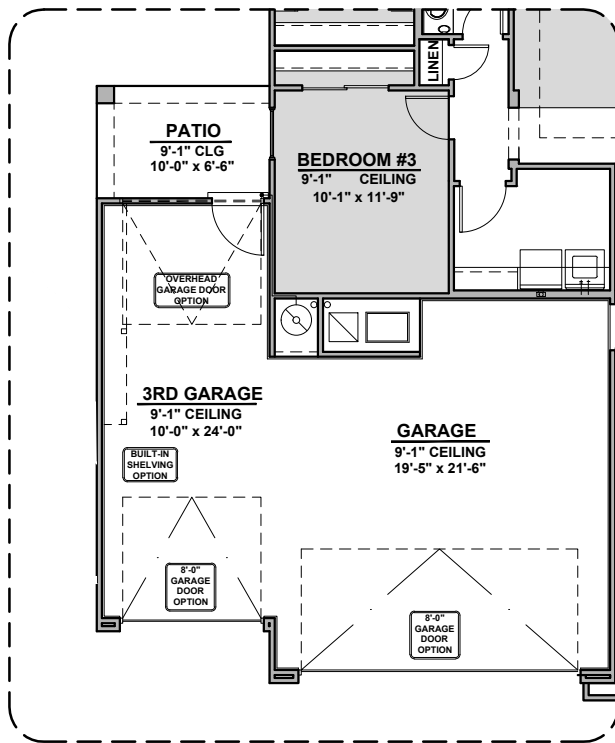

# Winston II Options

2,127 Square Feet  
Community: The Trails @ Metro 1

LOW VOLTAGE LEGEND	
LOGO	DESCRIPTION
	COAXIAL CABLE
	DATA
	ISP JUNCTION

Tub w/ Glass Shower

Deluxe Glass Shower

Deluxe Tile Shower

Bath 2 Shower

Bath 3 Shower

Bath 3

Tankless Water Heater

Barn Door

Center Hinge ILO Sliding Glass

Stacking Door ILO Standard Door

# Winston II Options

2,127 Square Feet  
Community: The Trails @ Metro 1

LOW VOLTAGE LEGEND	
LOGO	DESCRIPTION
	COAXIAL CABLE
	DATA
	ISP JUNCTION

Spanish Colonial (A)

Tuscan (B)

Contemporary (C)

Andalusian (D)