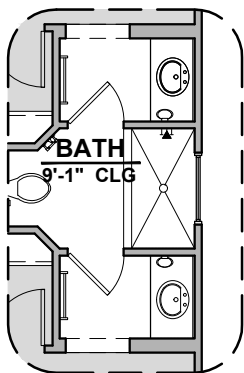

# Winston II Options

2,127 Square Feet  
Community: The Trails @ Metro 1

LOW VOLTAGE LEGEND	
LOGO	DESCRIPTION
	COAXIAL CABLE
	DATA
	ISP JUNCTION

Tub w/ Glass Shower

Deluxe Glass Shower

Deluxe Tile Shower

Bath 2 Shower

Bath 3 Shower

Bath 3

Tankless Water Heater

Barn Door

Center Hinge ILO Sliding Glass

Stacking Door ILO Standard Door