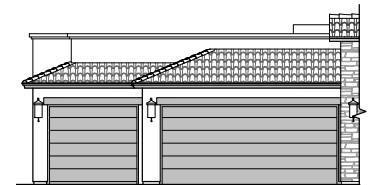

Winston II Options

2,127 Square Feet
Community: The Trails @ Metro 1

LOW VOLTAGE LEGEND	
LOGO	DESCRIPTION
	COAXIAL CABLE
	DATA
	ISP JUNCTION

Tuscan (B)