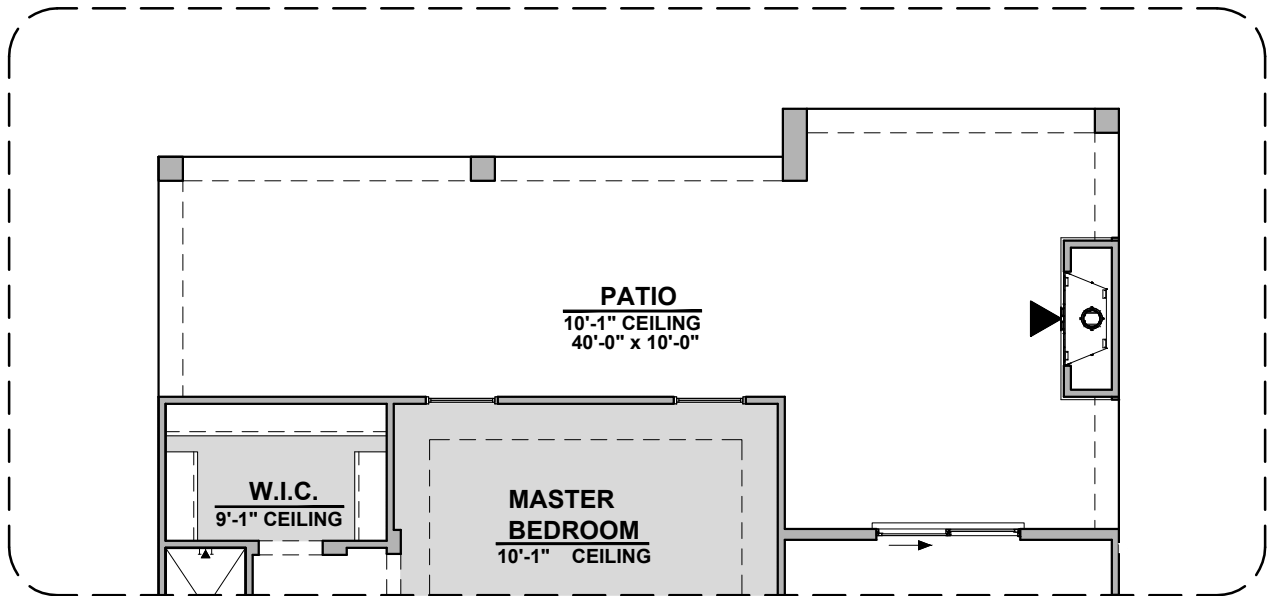

# Winston II Options

2,127 Square Feet

Community: The Trails @ Metro 1

LOW VOLTAGE LEGEND	
LOGO	DESCRIPTION
	COAXIAL CABLE
	DATA
	ISP JUNCTION

**Outdoor Living**

**Extended Patio**