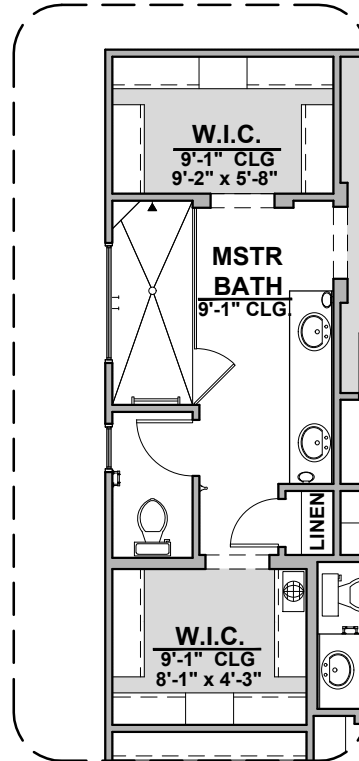

# Winston II

2,127 Square Feet

Community: The Trails @ Metro 1

LOW VOLTAGE LEGEND	
LOGO	DESCRIPTION
	COAXIAL CABLE
	DATA
	ISP JUNCTION

**Spanish Colonial (A)**

**Tuscan (B)**

**Contemporary (C)**

**Andalusian (D)**

Garage Orientation: Left      Right

Home is complete and accepted as built. \_\_\_\_\_

Home construction is in process, buyer accepts all option locations. \_\_\_\_\_

# Winston II Options

2,127 Square Feet  
Community: The Trails @ Metro 1

LOW VOLTAGE LEGEND	
LOGO	DESCRIPTION
	COAXIAL CABLE
	DATA
	ISP JUNCTION

Tub w/ Glass Shower

Deluxe Glass Shower

Deluxe Tile Shower

Bath 2 Shower

Bath 3 Shower

Bath 3

Tankless Water Heater

Barn Door

Center Hinge ILO Sliding Glass

Stacking Door ILO Standard Door