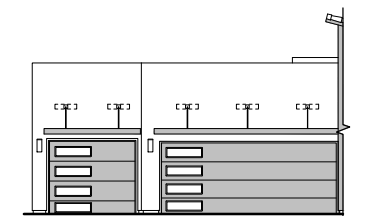

# Winston II Options

2,127 Square Feet  
Community: The Trails @ Metro 1

LOW VOLTAGE LEGEND	
LOGO	DESCRIPTION
	COAXIAL CABLE
	DATA
	ISP JUNCTION

Spanish Colonial (A)

Tuscan (B)

Contemporary (C)

Andalusian (D)