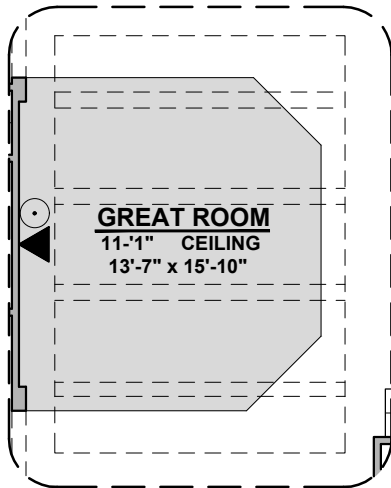

Bath 3 Shower

Bath 3

Tankless Water Heater

Barn Door

Center Hinge ILO Sliding Glass

Stacking Door ILO Standard Door

# Winston II Options

2,127 Square Feet  
Community: The Trails @ Metro 1

LOW VOLTAGE LEGEND	
LOGO	DESCRIPTION
	COAXIAL CABLE
	DATA
	ISP JUNCTION

Ceiling Beam Treatment

Gourmet Kitchen

Skylights

Fireplace

Traditional FP