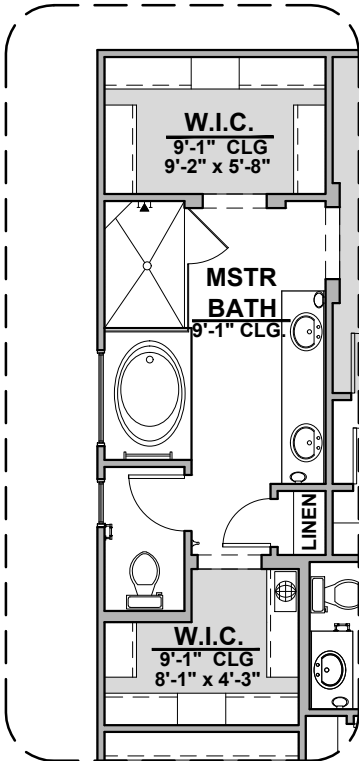

Garage Orientation: Left      Right

Home is complete and accepted as built. \_\_\_\_\_

Home construction is in process, buyer accepts all option locations. \_\_\_\_\_

# Winston II Options

2,127 Square Feet  
Community: The Trails @ Metro 1

LOW VOLTAGE LEGEND	
LOGO	DESCRIPTION
	COAXIAL CABLE
	DATA
	ISP JUNCTION

Tub w/ Glass Shower

Deluxe Glass Shower

Deluxe Tile Shower

Bath 2 Shower

Bath 3 Shower

Bath 3

Tankless Water Heater

Barn Door

Center Hinge ILO Sliding Glass

Stacking Door ILO Standard Door