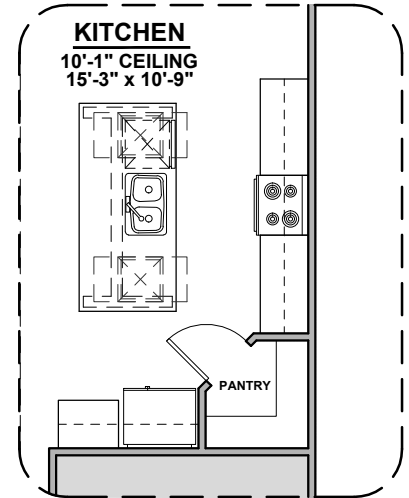

Bath 3 Shower

Bath 3

Tankless Water Heater

Barn Door

Center Hinge ILO Sliding Glass

Stacking Door ILO Standard Door

# Winston II Options

2,127 Square Feet  
Community: The Trails @ Metro 1

LOW VOLTAGE LEGEND	
LOGO	DESCRIPTION
	COAXIAL CABLE
	DATA
	ISP JUNCTION

Ceiling Beam Treatment

Gourmet Kitchen

Skylights

Fireplace

Traditional FP