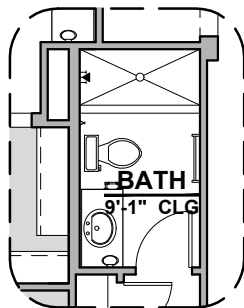

# Winston II Options

2,127 Square Feet  
Community: The Trails @ Metro 1

LOW VOLTAGE LEGEND	
LOGO	DESCRIPTION
	COAXIAL CABLE
	DATA
	ISP JUNCTION

Tub w/ Glass Shower

Deluxe Glass Shower

Deluxe Tile Shower

Bath 2 Shower

Bath 3 Shower

Bath 3

Tankless Water Heater

Barn Door

Center Hinge ILO Sliding Glass

Stacking Door ILO Standard Door