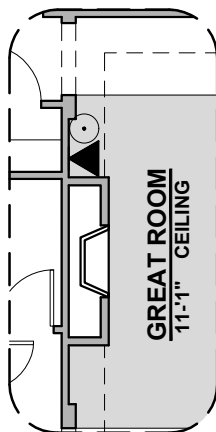

Bath 3 Shower

Bath 3

Tankless Water Heater

Barn Door

Center Hinge ILO Sliding Glass

Stacking Door ILO Standard Door

# Winston II Options

2,127 Square Feet  
Community: The Trails @ Metro 1

LOW VOLTAGE LEGEND	
LOGO	DESCRIPTION
	COAXIAL CABLE
	DATA
	ISP JUNCTION

Ceiling Beam Treatment

Gourmet Kitchen

Skylights

Fireplace

Traditional FP

# Winston II Options

2,127 Square Feet

Community: The Trails @ Metro 1

LOW VOLTAGE LEGEND	
LOGO	DESCRIPTION
	COAXIAL CABLE
	DATA
	ISP JUNCTION

**Outdoor Living**

**Extended Patio**