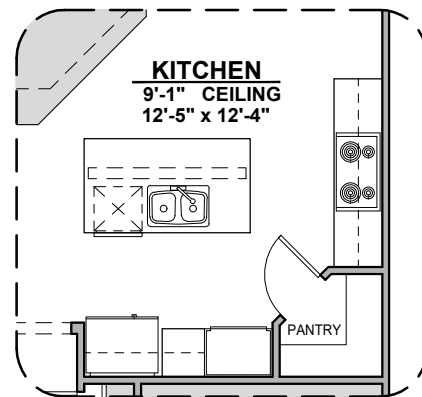

# Valencia I Options

1,761 Square Feet

Community: Rancho Santa Teresa

LOW VOLTAGE LEGEND	
LOGO	DESCRIPTION
	CABLE TV
	CAT 5 DATA

**Ceiling Beam Treatment**

**Gourmet Kitchen**

**Powder Room**

**Bath 2 Shower**