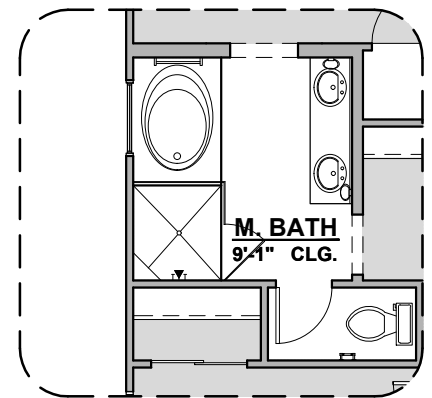

Tub w/ Glass Shower