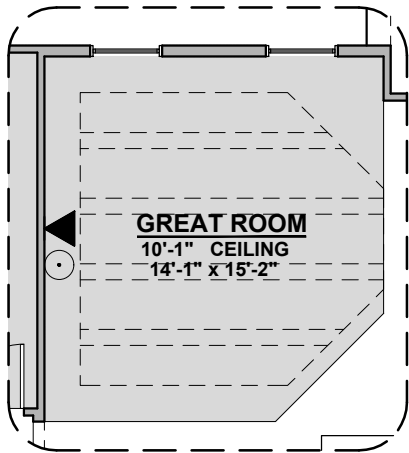

# Valencia I Options

1,761 Square Feet

Community: Rancho Santa Teresa

LOW VOLTAGE LEGEND	
LOGO	DESCRIPTION
	CABLE TV
	CAT 5 DATA

**Ceiling Beam Treatment**

**Gourmet Kitchen**

**Powder Room**

**Bath 2 Shower**