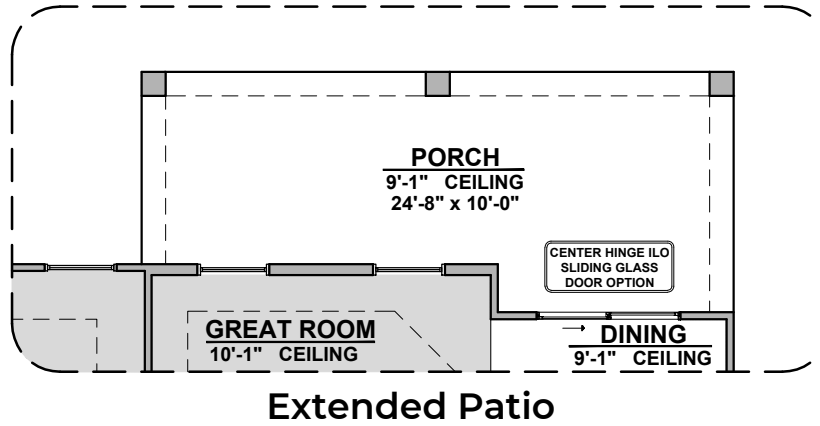

# Valencia I Options

1,761 Square Feet

Community: Rancho Santa Teresa

LOW VOLTAGE LEGEND	
LOGO	DESCRIPTION
	CABLE TV
	CAT 5 DATA

**Ceiling Beam Treatment**

**Gourmet Kitchen**

**Powder Room**

**Bath 2 Shower**

**Center Hinge ILO Sliding Glass Door**

# Valencia | Options

1,761 Square Feet

Community: Rancho Santa Teresa

LOW VOLTAGE LEGEND	
LOGO	DESCRIPTION
	CABLE TV
	CAT 5 DATA

\*Note: Extended patio must be selected

\*Note: Extended patio must be selected