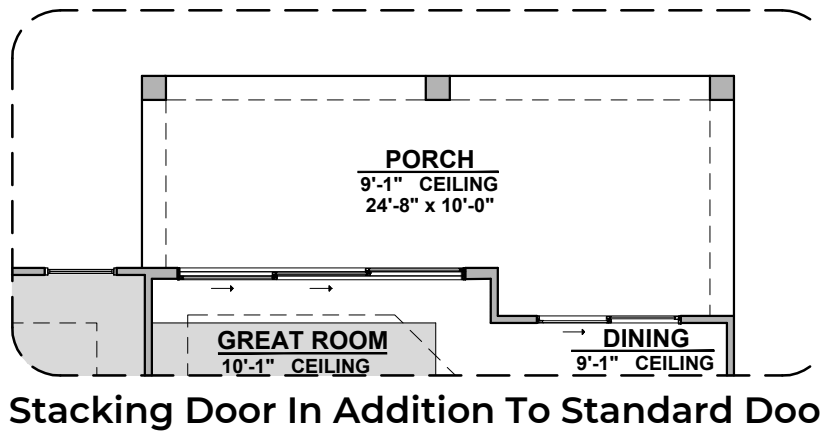

# Valencia | Options

1,761 Square Feet

Community: Rancho Santa Teresa

LOW VOLTAGE LEGEND	
LOGO	DESCRIPTION
	CABLE TV
	CAT 5 DATA

\*Note: Extended patio must be selected

\*Note: Extended patio must be selected