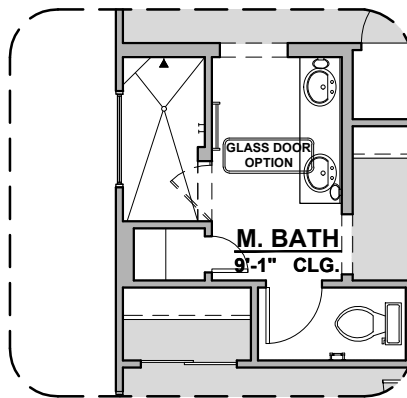

Deluxe Tile Shower