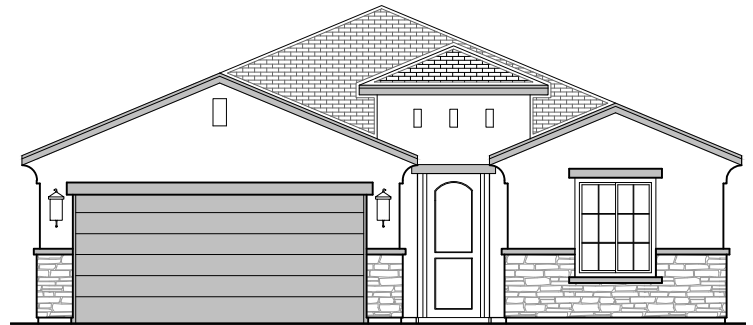

# Valencia I

1,761 Square Feet

Community: Rancho Santa Teresa

LOW VOLTAGE LEGEND	
LOGO	DESCRIPTION
	CABLE TV
	CAT 5 DATA

**Ranch (R)**

**Southwest (S)**

Garage Orientation:  Left  Right

Home is complete and accepted as built. \_\_\_\_\_

Home construction is in process, buyer accepts all option locations. \_\_\_\_\_

# Valencia I Options

1,761 Square Feet

Community: Rancho Santa Teresa

LOW VOLTAGE LEGEND	
LOGO	DESCRIPTION
	CABLE TV
	CAT 5 DATA

**Fireplace**

**Traditional  
Fireplace**

**Contemporary  
Fireplace**

**Barn Door**