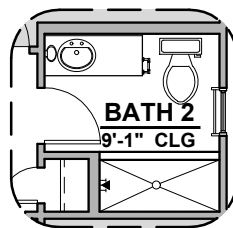

# Valencia I Options

1,761 Square Feet

Community: Rancho Santa Teresa

LOW VOLTAGE LEGEND	
LOGO	DESCRIPTION
	CABLE TV
	CAT 5 DATA

**Ceiling Beam Treatment**

**Gourmet Kitchen**

**Powder Room**

**Bath 2 Shower**