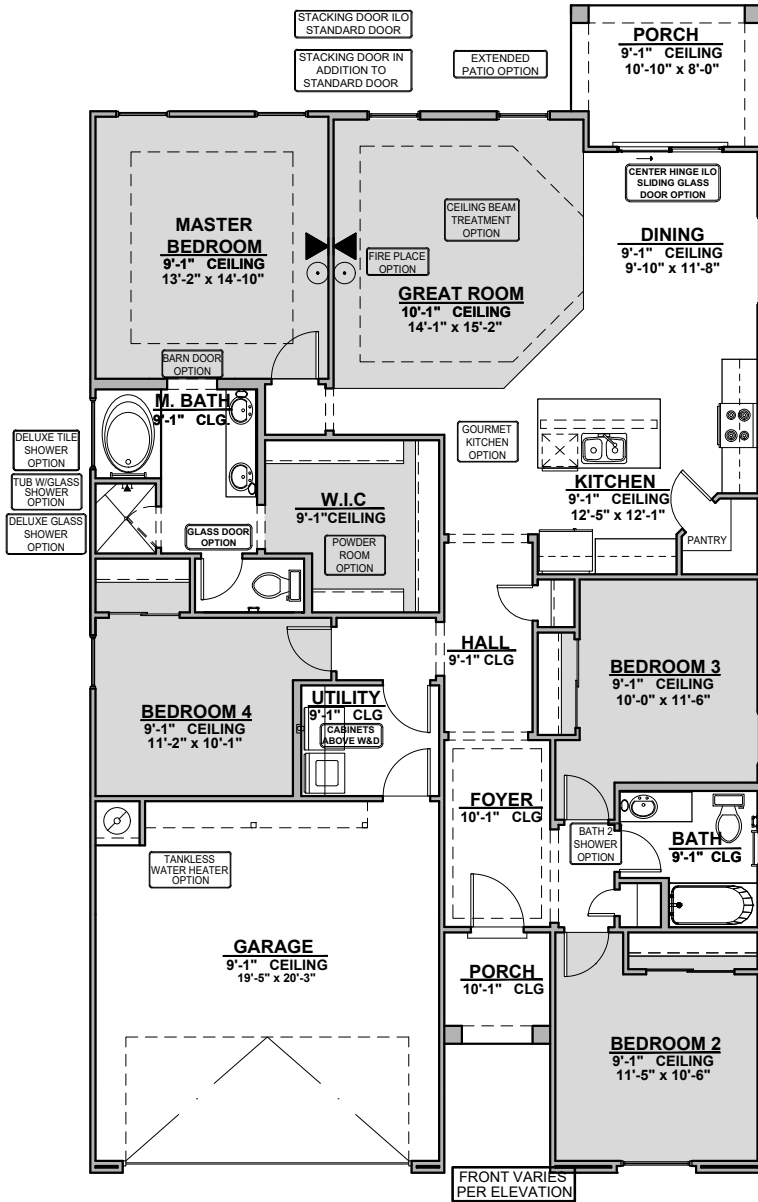

# Valencia I

1,761 Square Feet

Community: Rancho Santa Teresa

LOW VOLTAGE LEGEND	
LOGO	DESCRIPTION
	CABLE TV
	CAT 5 DATA

**Ranch (R)**

**Southwest (S)**

Garage Orientation:  Left  Right

Home is complete and accepted as built. \_\_\_\_\_

Home construction is in process, buyer accepts all option locations. \_\_\_\_\_

# Valencia I Options

1,761 Square Feet

Community: Rancho Santa Teresa

LOW VOLTAGE LEGEND	
LOGO	DESCRIPTION
	CABLE TV
	CAT 5 DATA

**Fireplace**

**Traditional  
Fireplace**

**Contemporary  
Fireplace**

**Barn Door**

# Valencia I Options

1,761 Square Feet

Community: Rancho Santa Teresa

LOW VOLTAGE LEGEND	
LOGO	DESCRIPTION
	CABLE TV
	CAT 5 DATA

**Ceiling Beam Treatment**

**Gourmet Kitchen**

**Powder Room**

**Bath 2 Shower**