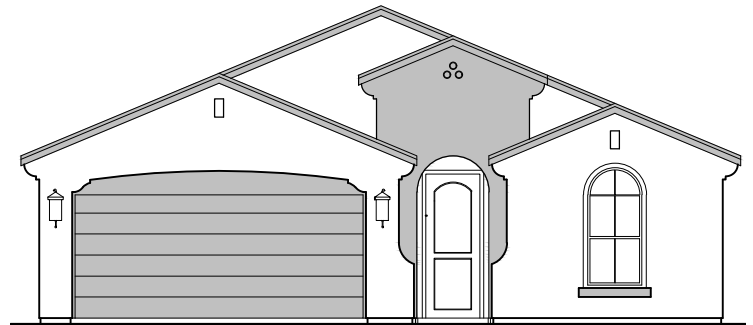

# Valencia I

1,761 Square Feet

Community: Rancho Santa Teresa

LOW VOLTAGE LEGEND	
LOGO	DESCRIPTION
	CABLE TV
	CAT 5 DATA

**Ranch (R)**

**Southwest (S)**

Garage Orientation:  Left  Right

Home is complete and accepted as built. \_\_\_\_\_

Home construction is in process, buyer accepts all option locations. \_\_\_\_\_

# Valencia I Options

1,761 Square Feet

Community: Rancho Santa Teresa

LOW VOLTAGE LEGEND	
LOGO	DESCRIPTION
	CABLE TV
	CAT 5 DATA

**Fireplace**

**Traditional  
Fireplace**

**Contemporary  
Fireplace**

**Barn Door**