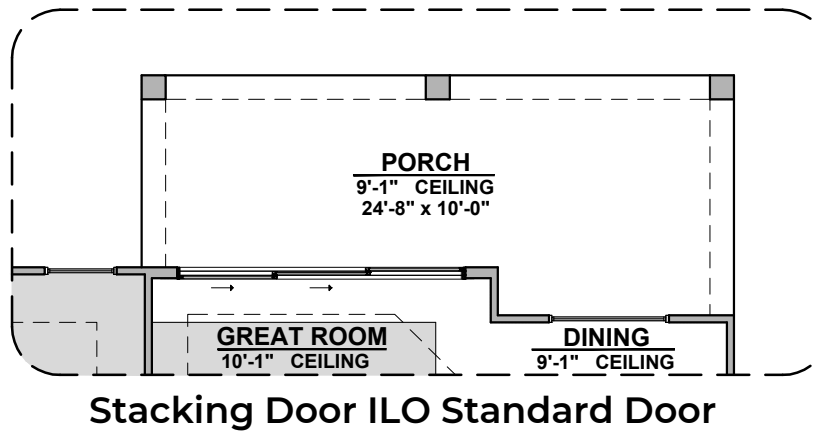

**Center Hinge ILO Sliding Glass Door**

# Valencia | Options

1,761 Square Feet

Community: Rancho Santa Teresa

LOW VOLTAGE LEGEND	
LOGO	DESCRIPTION
	CABLE TV
	CAT 5 DATA

\*Note: Extended patio must be selected

\*Note: Extended patio must be selected