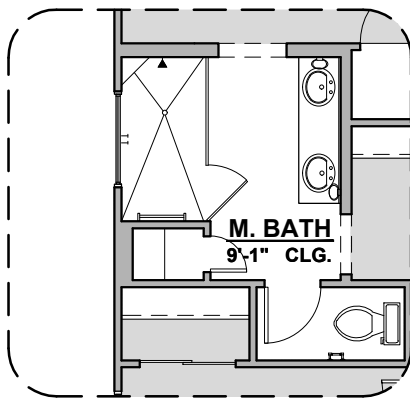

Deluxe Glass Shower