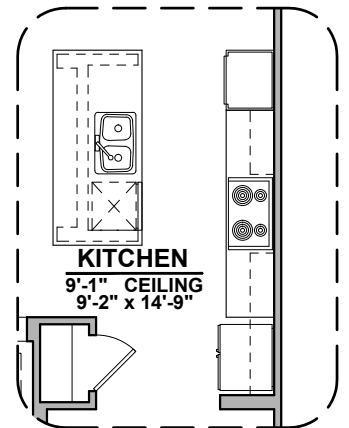

**Traditional
Fireplace**

**Contemporary
Fireplace**

Tankless W/H

Barn Door

Roswell Options

1,649 Square Feet
Community: Rancho Santa Teresa

LOW VOLTAGE LEGEND	
LOGO	DESCRIPTION
	CABLE TV
	CAT 5 DATA

Extended Patio

Ceiling Beam Treatment

Center Hinge
ILO Sliding
Glass Door

Gourmet Kitchen