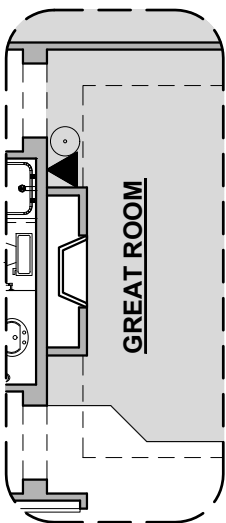

Roswell

1,649 Square Feet

Community: Rancho Santa Teresa

LOW VOLTAGE LEGEND	
LOGO	DESCRIPTION
	CABLE TV
	CAT 5 DATA

Ranch (R)

Southwest (S)

- Home is complete and accepted as built. _____
- Home construction is in process, buyer accepts all option locations. _____

Roswell Options

1,649 Square Feet
Community: Rancho Santa Teresa

LOW VOLTAGE LEGEND	
LOGO	DESCRIPTION
	CABLE TV
	CAT 5 DATA

Deluxe Tile Shower

Deluxe Glass Shower

Tub W/ Glass Shower

Bath 2 Shower

Fireplace

**Traditional
Fireplace**

**Contemporary
Fireplace**

Tankless W/H

Barn Door

Roswell Options

1,649 Square Feet
Community: Rancho Santa Teresa

LOW VOLTAGE LEGEND	
LOGO	DESCRIPTION
	CABLE TV
	CAT 5 DATA

Extended Patio