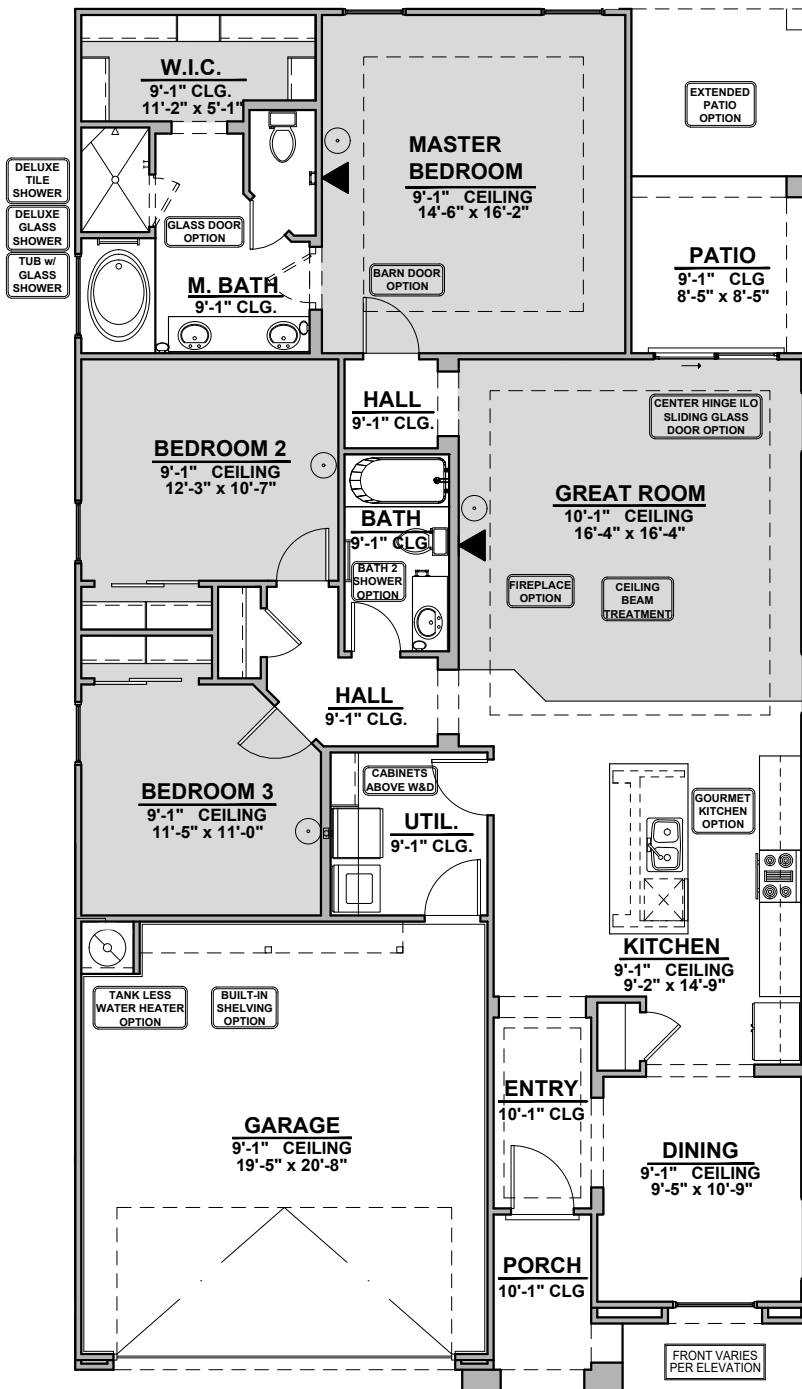

Roswell

1,649 Square Feet

Community: Rancho Santa Teresa

LOW VOLTAGE LEGEND	
LOGO	DESCRIPTION
	CABLE TV
	CAT 5 DATA

Ranch (R)

Southwest (S)

- Home is complete and accepted as built. _____
- Home construction is in process, buyer accepts all option locations. _____

Roswell Options

1,649 Square Feet
Community: Rancho Santa Teresa

LOW VOLTAGE LEGEND	
LOGO	DESCRIPTION
	CABLE TV
	CAT 5 DATA

Deluxe Tile Shower

Deluxe Glass Shower

Tub W/ Glass Shower

Bath 2 Shower

Fireplace

**Traditional
Fireplace**

**Contemporary
Fireplace**

Tankless W/H

Barn Door

Roswell Options

1,649 Square Feet
Community: Rancho Santa Teresa

LOW VOLTAGE LEGEND	
LOGO	DESCRIPTION
	CABLE TV
	CAT 5 DATA

Extended Patio