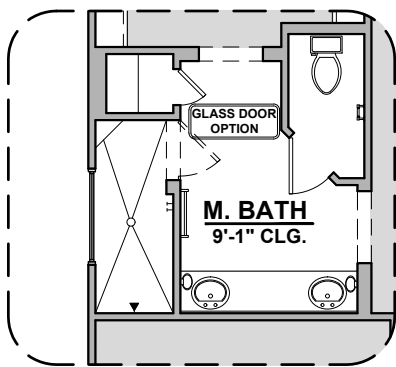

Roswell

1,649 Square Feet

Community: Rancho Santa Teresa

LOW VOLTAGE LEGEND	
LOGO	DESCRIPTION
	CABLE TV
	CAT 5 DATA

Ranch (R)

Southwest (S)

- Home is complete and accepted as built. _____
- Home construction is in process, buyer accepts all option locations. _____

Roswell Options

1,649 Square Feet
Community: Rancho Santa Teresa

LOW VOLTAGE LEGEND	
LOGO	DESCRIPTION
	CABLE TV
	CAT 5 DATA

Deluxe Tile Shower

Deluxe Glass Shower

Tub W/ Glass Shower

Bath 2 Shower

Fireplace

**Traditional
Fireplace**

**Contemporary
Fireplace**

Tankless W/H

Barn Door

Roswell Options

1,649 Square Feet
Community: Rancho Santa Teresa

LOW VOLTAGE LEGEND	
LOGO	DESCRIPTION
	CABLE TV
	CAT 5 DATA

Extended Patio