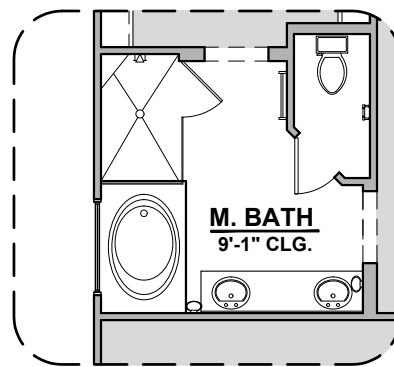

Roswell

1,649 Square Feet

Community: Rancho Santa Teresa

LOW VOLTAGE LEGEND	
LOGO	DESCRIPTION
	CABLE TV
	CAT 5 DATA

Ranch (R)

Southwest (S)

- Home is complete and accepted as built. _____
- Home construction is in process, buyer accepts all option locations. _____

Roswell Options

1,649 Square Feet
Community: Rancho Santa Teresa

LOW VOLTAGE LEGEND	
LOGO	DESCRIPTION
	CABLE TV
	CAT 5 DATA

Deluxe Tile Shower

Deluxe Glass Shower

Tub W/ Glass Shower

Bath 2 Shower

Fireplace

**Traditional
Fireplace**

**Contemporary
Fireplace**

Tankless W/H

Barn Door

Roswell Options

1,649 Square Feet
Community: Rancho Santa Teresa

LOW VOLTAGE LEGEND	
LOGO	DESCRIPTION
	CABLE TV
	CAT 5 DATA

Extended Patio