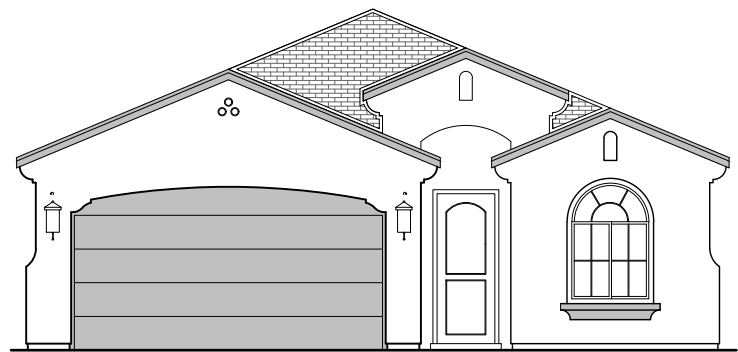

Roswell

1,649 Square Feet

Community: Rancho Santa Teresa

LOW VOLTAGE LEGEND	
LOGO	DESCRIPTION
	CABLE TV
	CAT 5 DATA

Ranch (R)

Southwest (S)

- Home is complete and accepted as built. _____
- Home construction is in process, buyer accepts all option locations. _____

Roswell Options

1,649 Square Feet
Community: Rancho Santa Teresa

LOW VOLTAGE LEGEND	
LOGO	DESCRIPTION
	CABLE TV
	CAT 5 DATA

Deluxe Tile Shower

Deluxe Glass Shower

Tub W/ Glass Shower

Bath 2 Shower

Fireplace

**Traditional
Fireplace**

**Contemporary
Fireplace**

Tankless W/H

Barn Door

Roswell Options

1,649 Square Feet
Community: Rancho Santa Teresa

LOW VOLTAGE LEGEND	
LOGO	DESCRIPTION
	CABLE TV
	CAT 5 DATA

Extended Patio