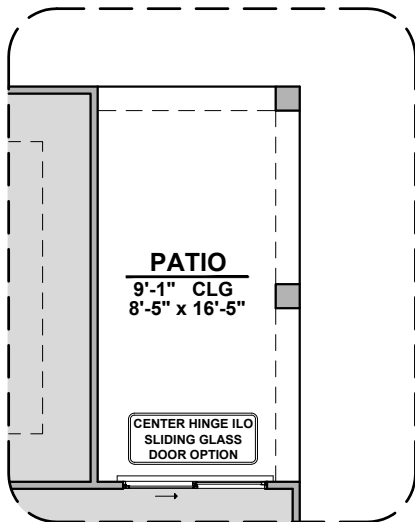

Roswell

1,649 Square Feet

Community: Rancho Santa Teresa

LOW VOLTAGE LEGEND	
LOGO	DESCRIPTION
	CABLE TV
	CAT 5 DATA

Ranch (R)

Southwest (S)

- Home is complete and accepted as built. _____
- Home construction is in process, buyer accepts all option locations. _____

Roswell Options

1,649 Square Feet
Community: Rancho Santa Teresa

LOW VOLTAGE LEGEND	
LOGO	DESCRIPTION
	CABLE TV
	CAT 5 DATA

Deluxe Tile Shower

Deluxe Glass Shower

Tub W/ Glass Shower

Bath 2 Shower

Fireplace

**Traditional
Fireplace**

**Contemporary
Fireplace**

Tankless W/H

Barn Door

Roswell Options

1,649 Square Feet
Community: Rancho Santa Teresa

LOW VOLTAGE LEGEND	
LOGO	DESCRIPTION
	CABLE TV
	CAT 5 DATA

Extended Patio

Ceiling Beam Treatment

Center Hinge
ILO Sliding
Glass Door

Gourmet Kitchen