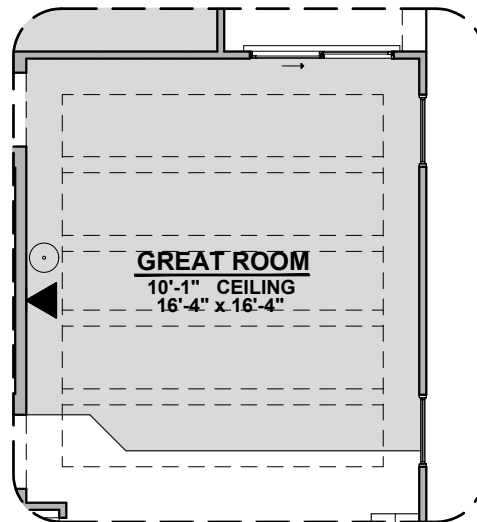

Roswell Options

1,649 Square Feet
Community: Rancho Santa Teresa

LOW VOLTAGE LEGEND	
LOGO	DESCRIPTION
	CABLE TV
	CAT 5 DATA

Deluxe Tile Shower

Deluxe Glass Shower

Tub W/ Glass Shower

Bath 2 Shower

Fireplace

**Traditional
Fireplace**

**Contemporary
Fireplace**

Tankless W/H

Barn Door

Roswell Options

1,649 Square Feet
Community: Rancho Santa Teresa

LOW VOLTAGE LEGEND	
LOGO	DESCRIPTION
	CABLE TV
	CAT 5 DATA

Extended Patio