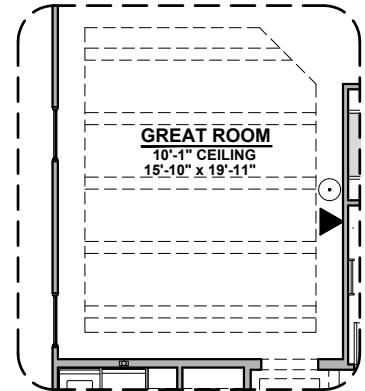

**Ceiling Beam
Treatment**