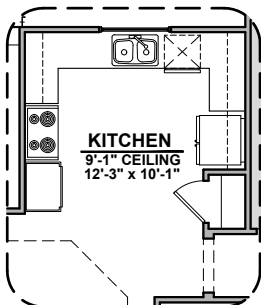

**Gourmet
Kitchen**