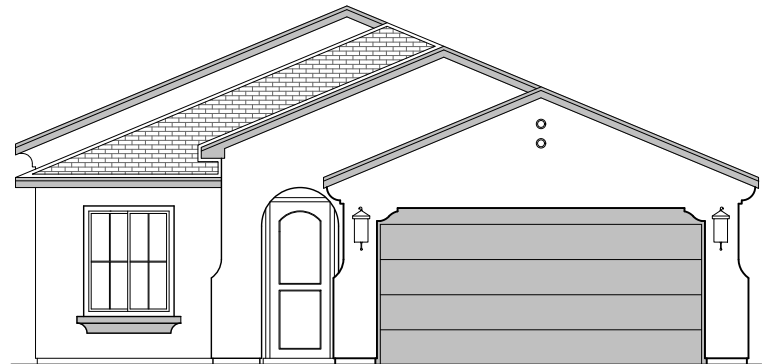

Clovis

1,366 Square Feet

Community: Rancho Santa Teresa

LOW VOLTAGE LEGEND	
LOGO	DESCRIPTION
	CABLE TV
	CAT 5 DATA

Ranch (R)

Southwest (S)

Garage Orientation: Left Right

Home is complete and accepted as built. _____

Home construction is in process, buyer accepts all option locations. _____

Clovis Options

1,366 Square Feet

Community: Rancho Santa Teresa

LOW VOLTAGE LEGEND	
LOGO	DESCRIPTION
	CABLE TV
	CAT 5 DATA

Fireplace