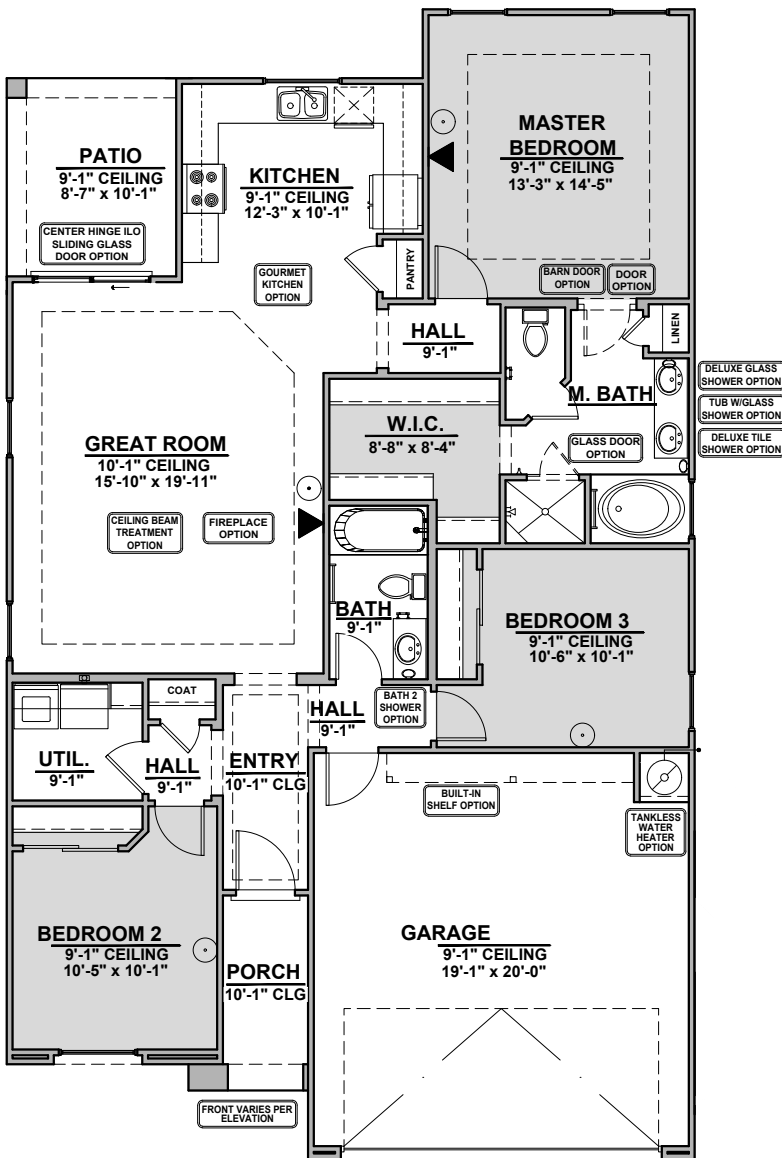

Clovis

1,366 Square Feet

Community: Rancho Santa Teresa

LOW VOLTAGE LEGEND	
LOGO	DESCRIPTION
	CABLE TV
	CAT 5 DATA

Ranch (R)

Southwest (S)

Garage Orientation: Left Right

Home is complete and accepted as built. _____

Home construction is in process, buyer accepts all option locations. _____

Clovis Options

1,366 Square Feet

Community: Rancho Santa Teresa

LOW VOLTAGE LEGEND	
LOGO	DESCRIPTION
	CABLE TV
	CAT 5 DATA

Fireplace

**Tub w/ Glass
Shower**

**Deluxe Glass
Shower**

**Center Hinge
ILO Sliding
Glass Door**