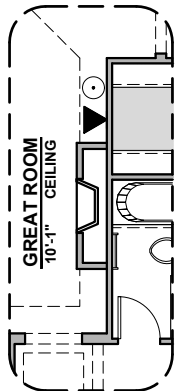

Clovis

1,366 Square Feet

Community: Rancho Santa Teresa

LOW VOLTAGE LEGEND	
LOGO	DESCRIPTION
	CABLE TV
	CAT 5 DATA

Ranch (R)

Southwest (S)

Garage Orientation: Left Right

Home is complete and accepted as built. _____

Home construction is in process, buyer accepts all option locations. _____

Clovis Options

1,366 Square Feet

Community: Rancho Santa Teresa

LOW VOLTAGE LEGEND	
LOGO	DESCRIPTION
	CABLE TV
	CAT 5 DATA

Fireplace